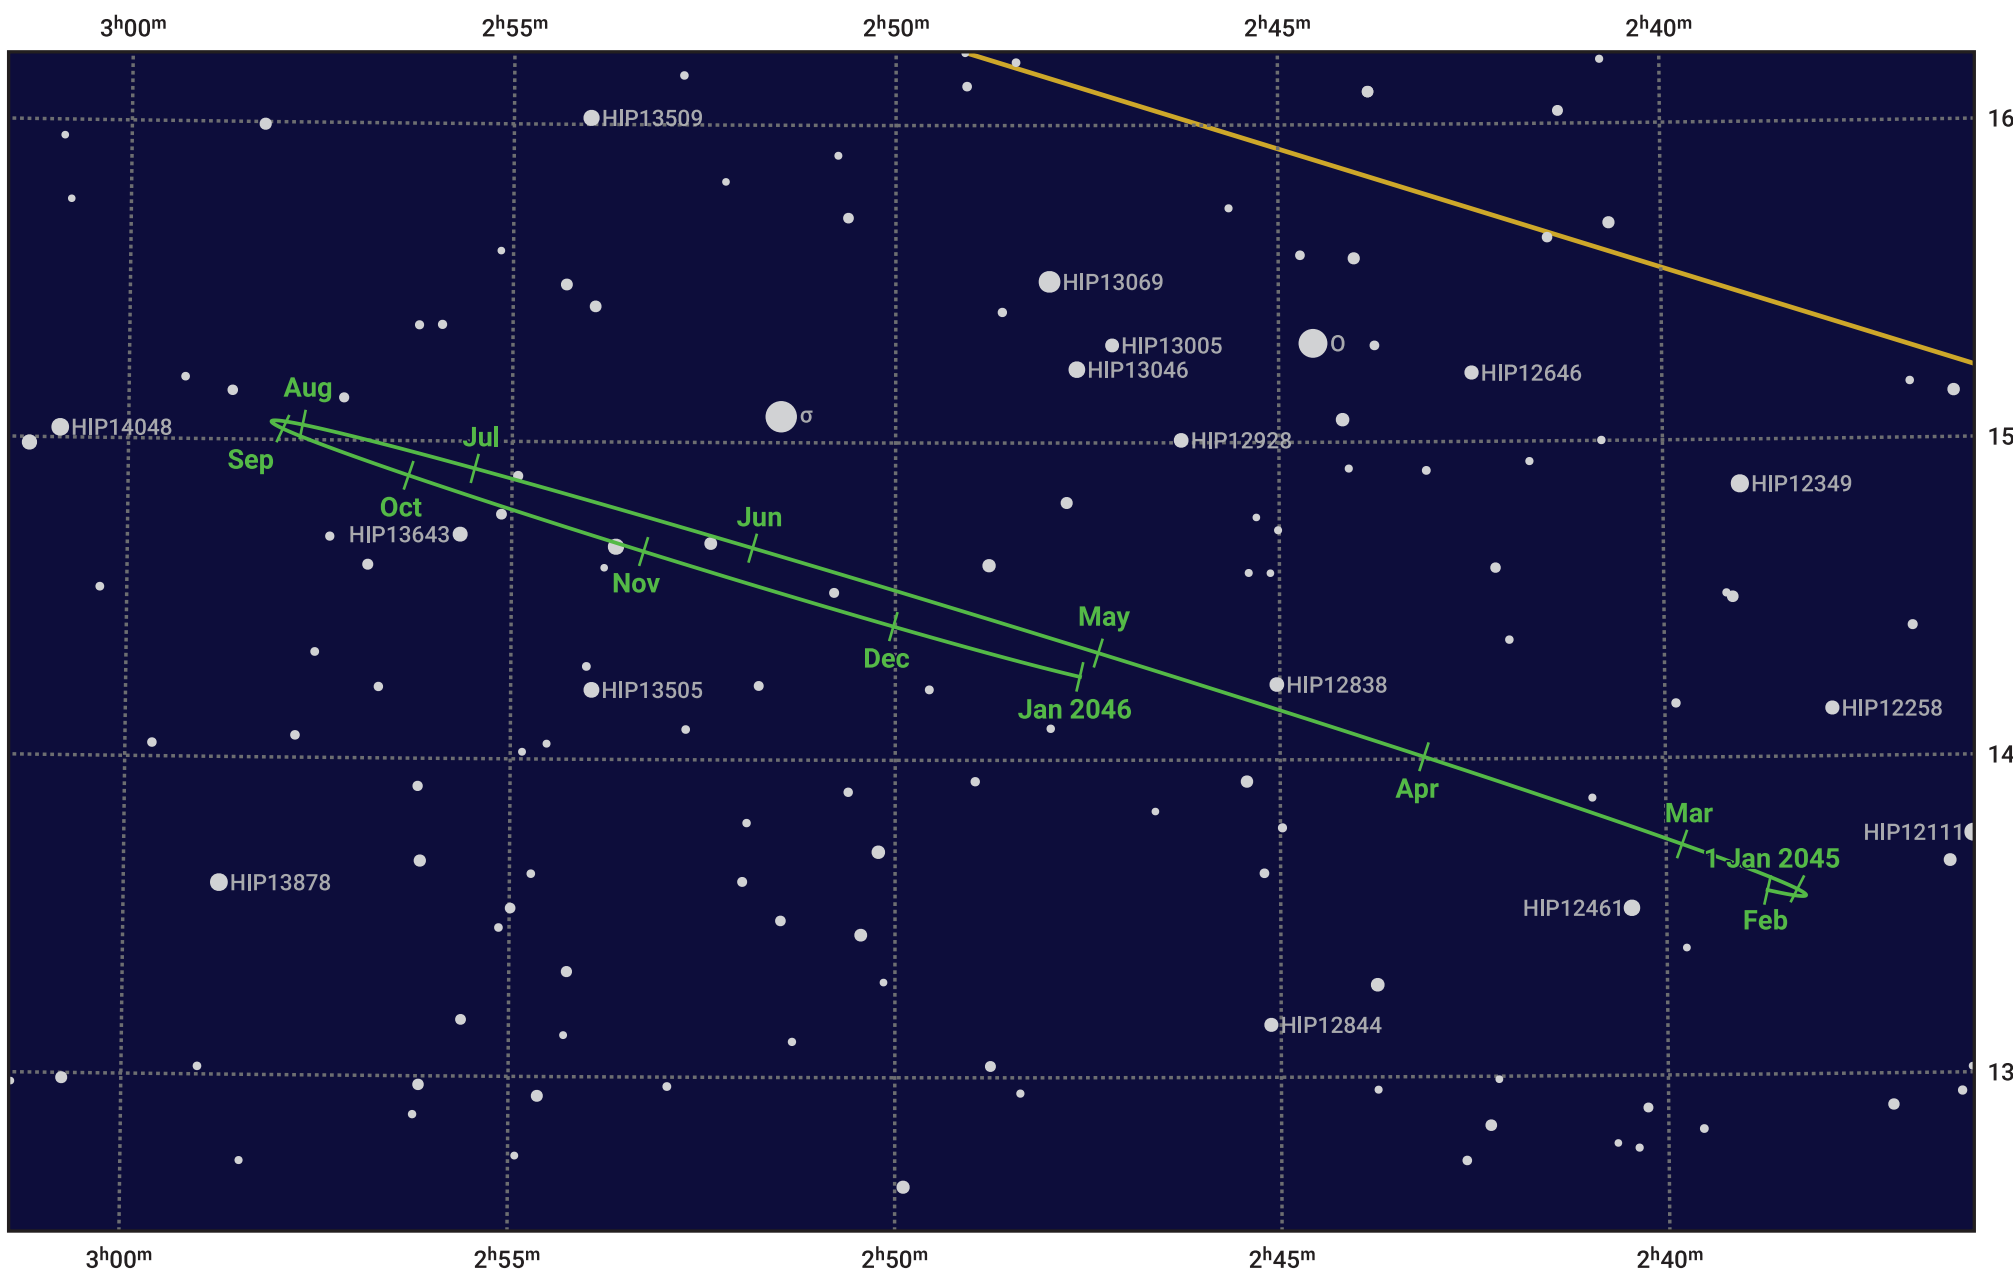

The path of Neptune in 2045

© Dominic Ford 2011–2024. Date markers placed at midnight UTC. Downloaded from <https://in-the-sky.org>

Magnitude scale: ● 10.0 ● 9.0 ● 8.0 ● 7.0 ● 6.0 ● 5.0

— Ecliptic Plane

- Galaxy
- Bright nebula
- Open cluster
- ⊕ Globular cluster

Date	Mag	Angular size
2045 Jan 1	7.8	2.3"
2045 Apr 1	7.9	2.2"
2045 Jul 1	7.9	2.2"
2045 Oct 1	7.8	2.4"
2046 Jan 1	7.8	2.3"