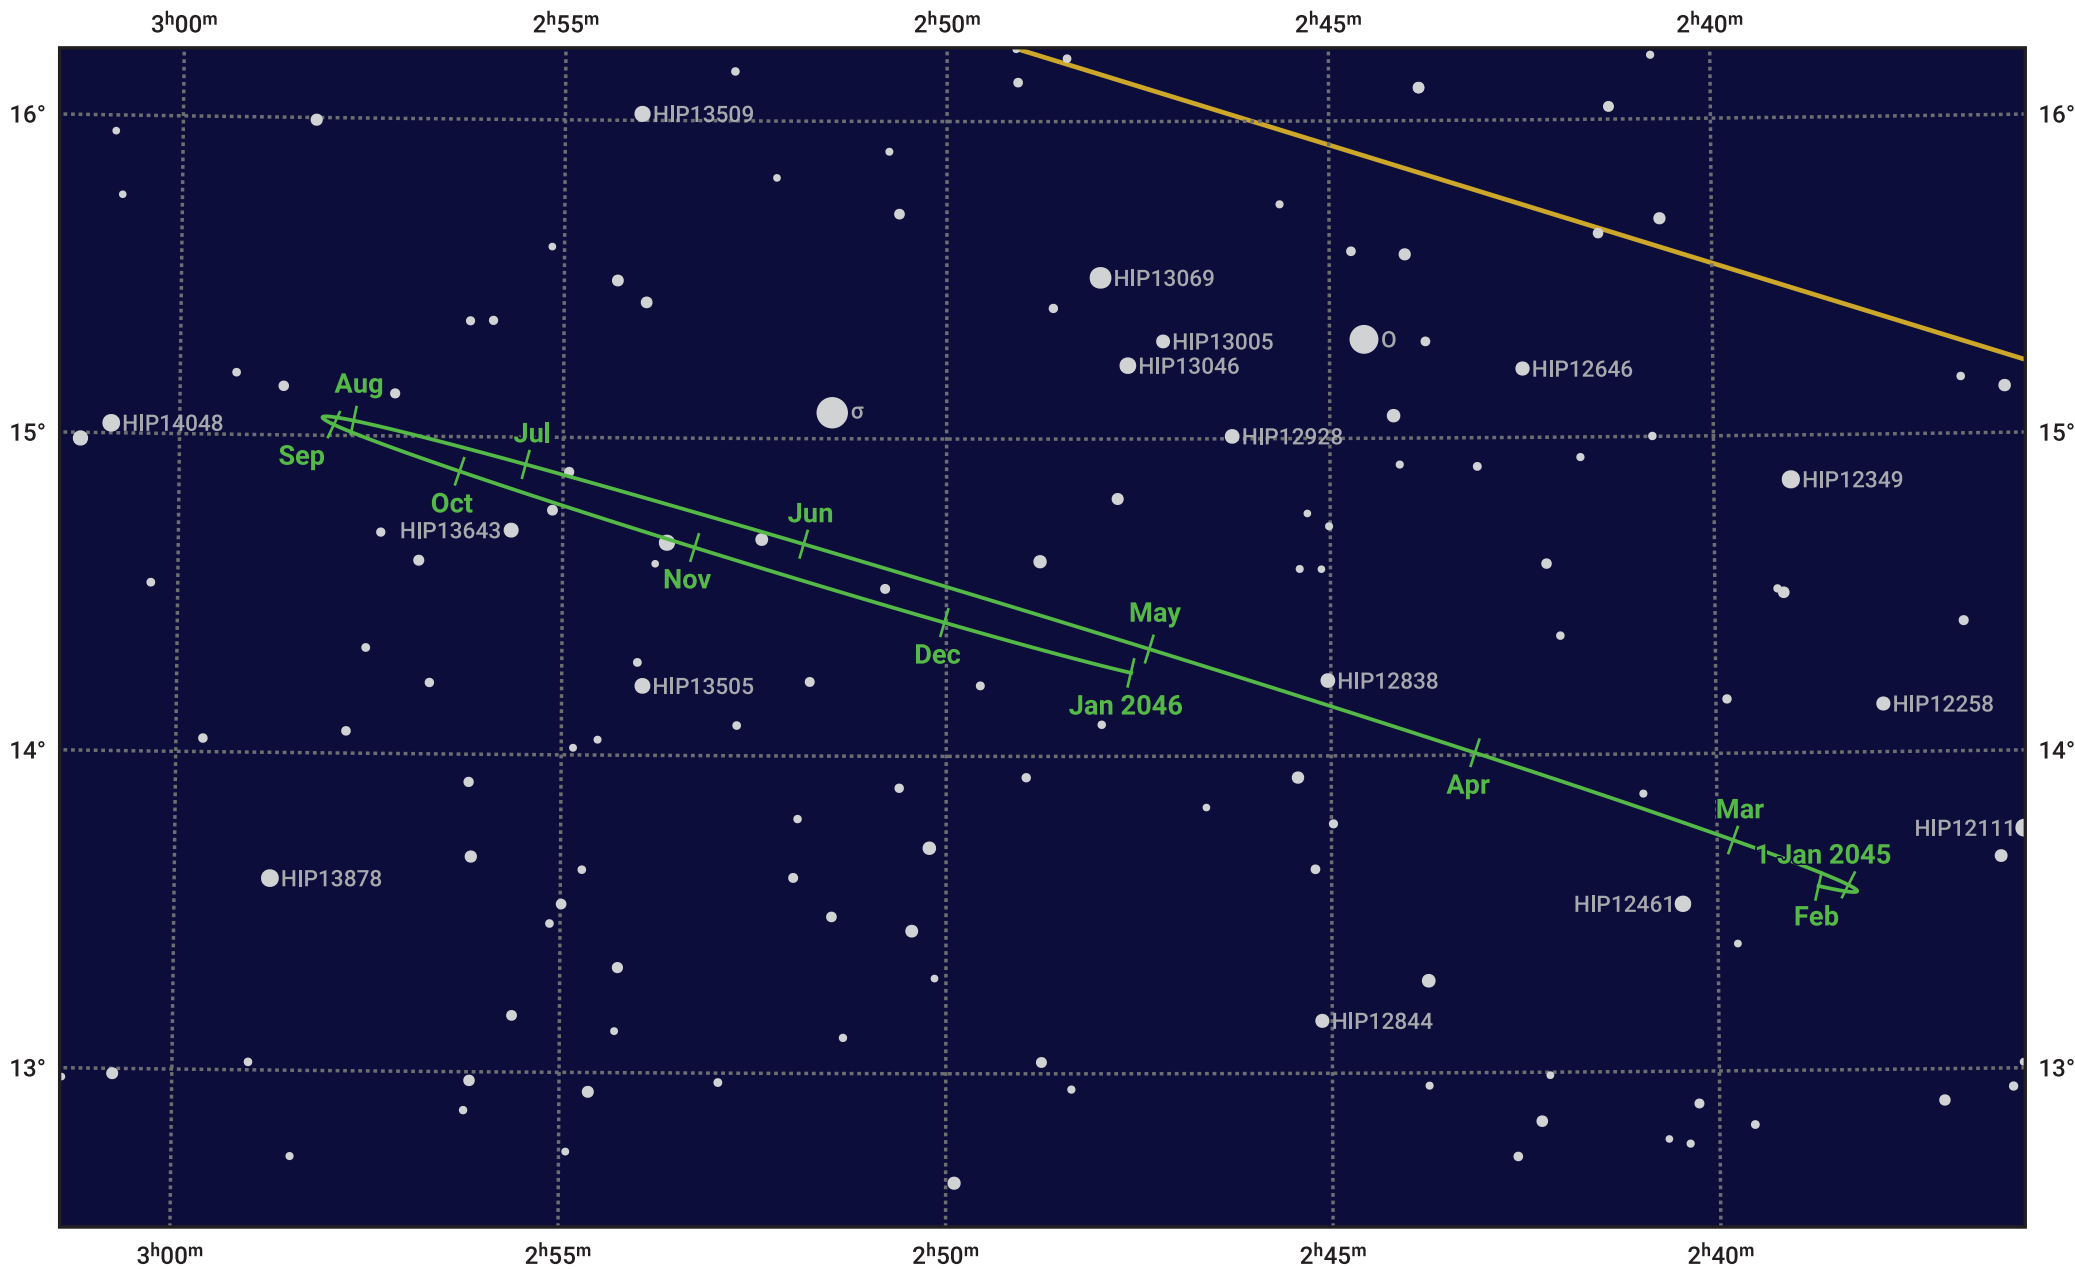

The path of Neptune in 2045

© Dominic Ford 2011–2023. Date markers placed at midnight UTC. Downloaded from <https://in-the-sky.org>

Magnitude scale: ● 10.0 ● 9.0 ● 8.0 ● 7.0 ● 6.0 ● 5.0

— Ecliptic Plane

- Galaxy
- Bright nebula
- Open cluster
- ⊕ Globular cluster

Date	Mag	Angular size
2045 Jan 1	7.8	2.3"
2045 Apr 1	7.9	2.2"
2045 Jul 1	7.9	2.2"
2045 Oct 1	7.8	2.4"
2046 Jan 1	7.8	2.3"