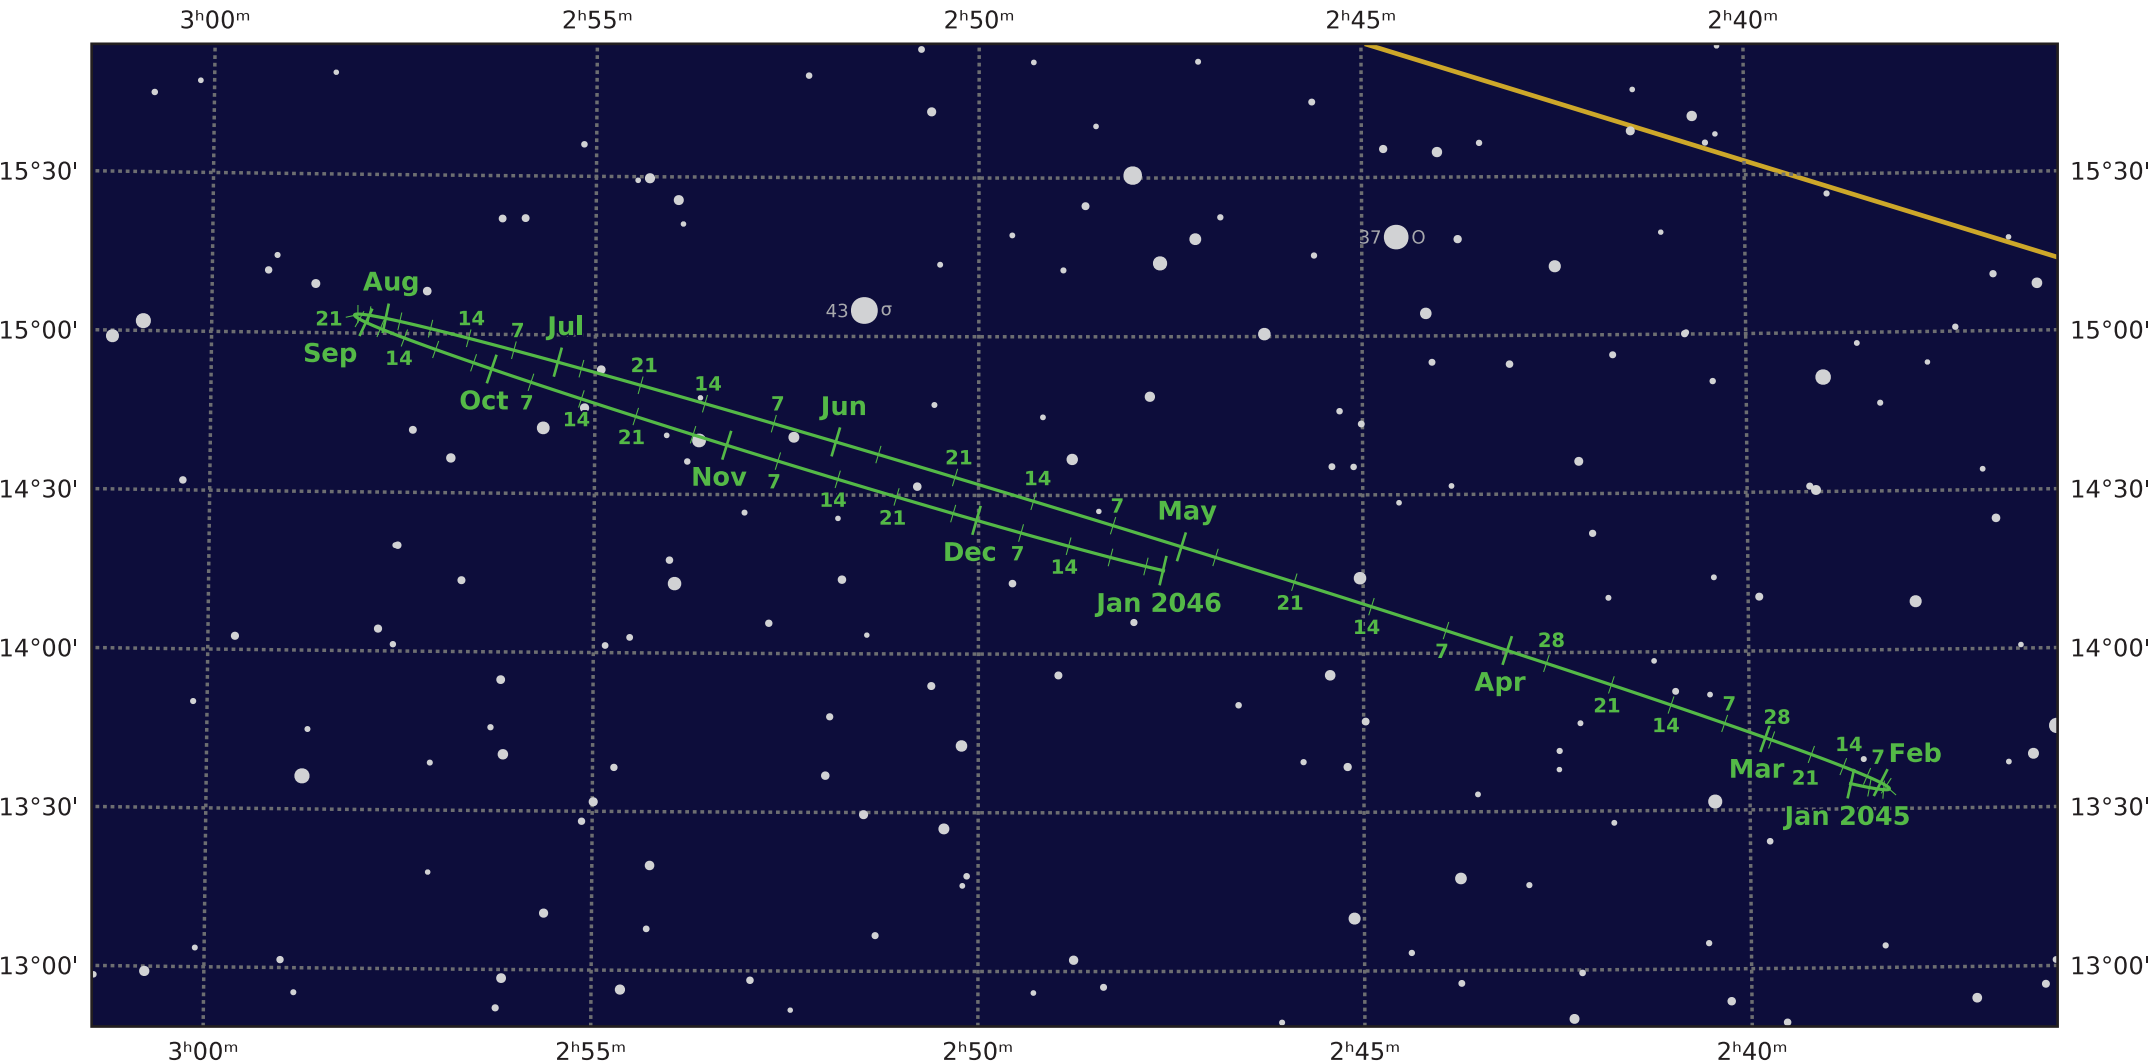

The path of Neptune in 2045

© Dominic Ford 2011–2020. Downloaded from <https://in-the-sky.org>

Magnitude scale: • 10.5 • 10.0 • 9.5 • 9.0 • 8.5 • 8.0 • 7.5 • 7.0 • 6.5 • 6.0 • 5.5

— Ecliptic Plane — Galactic Plane