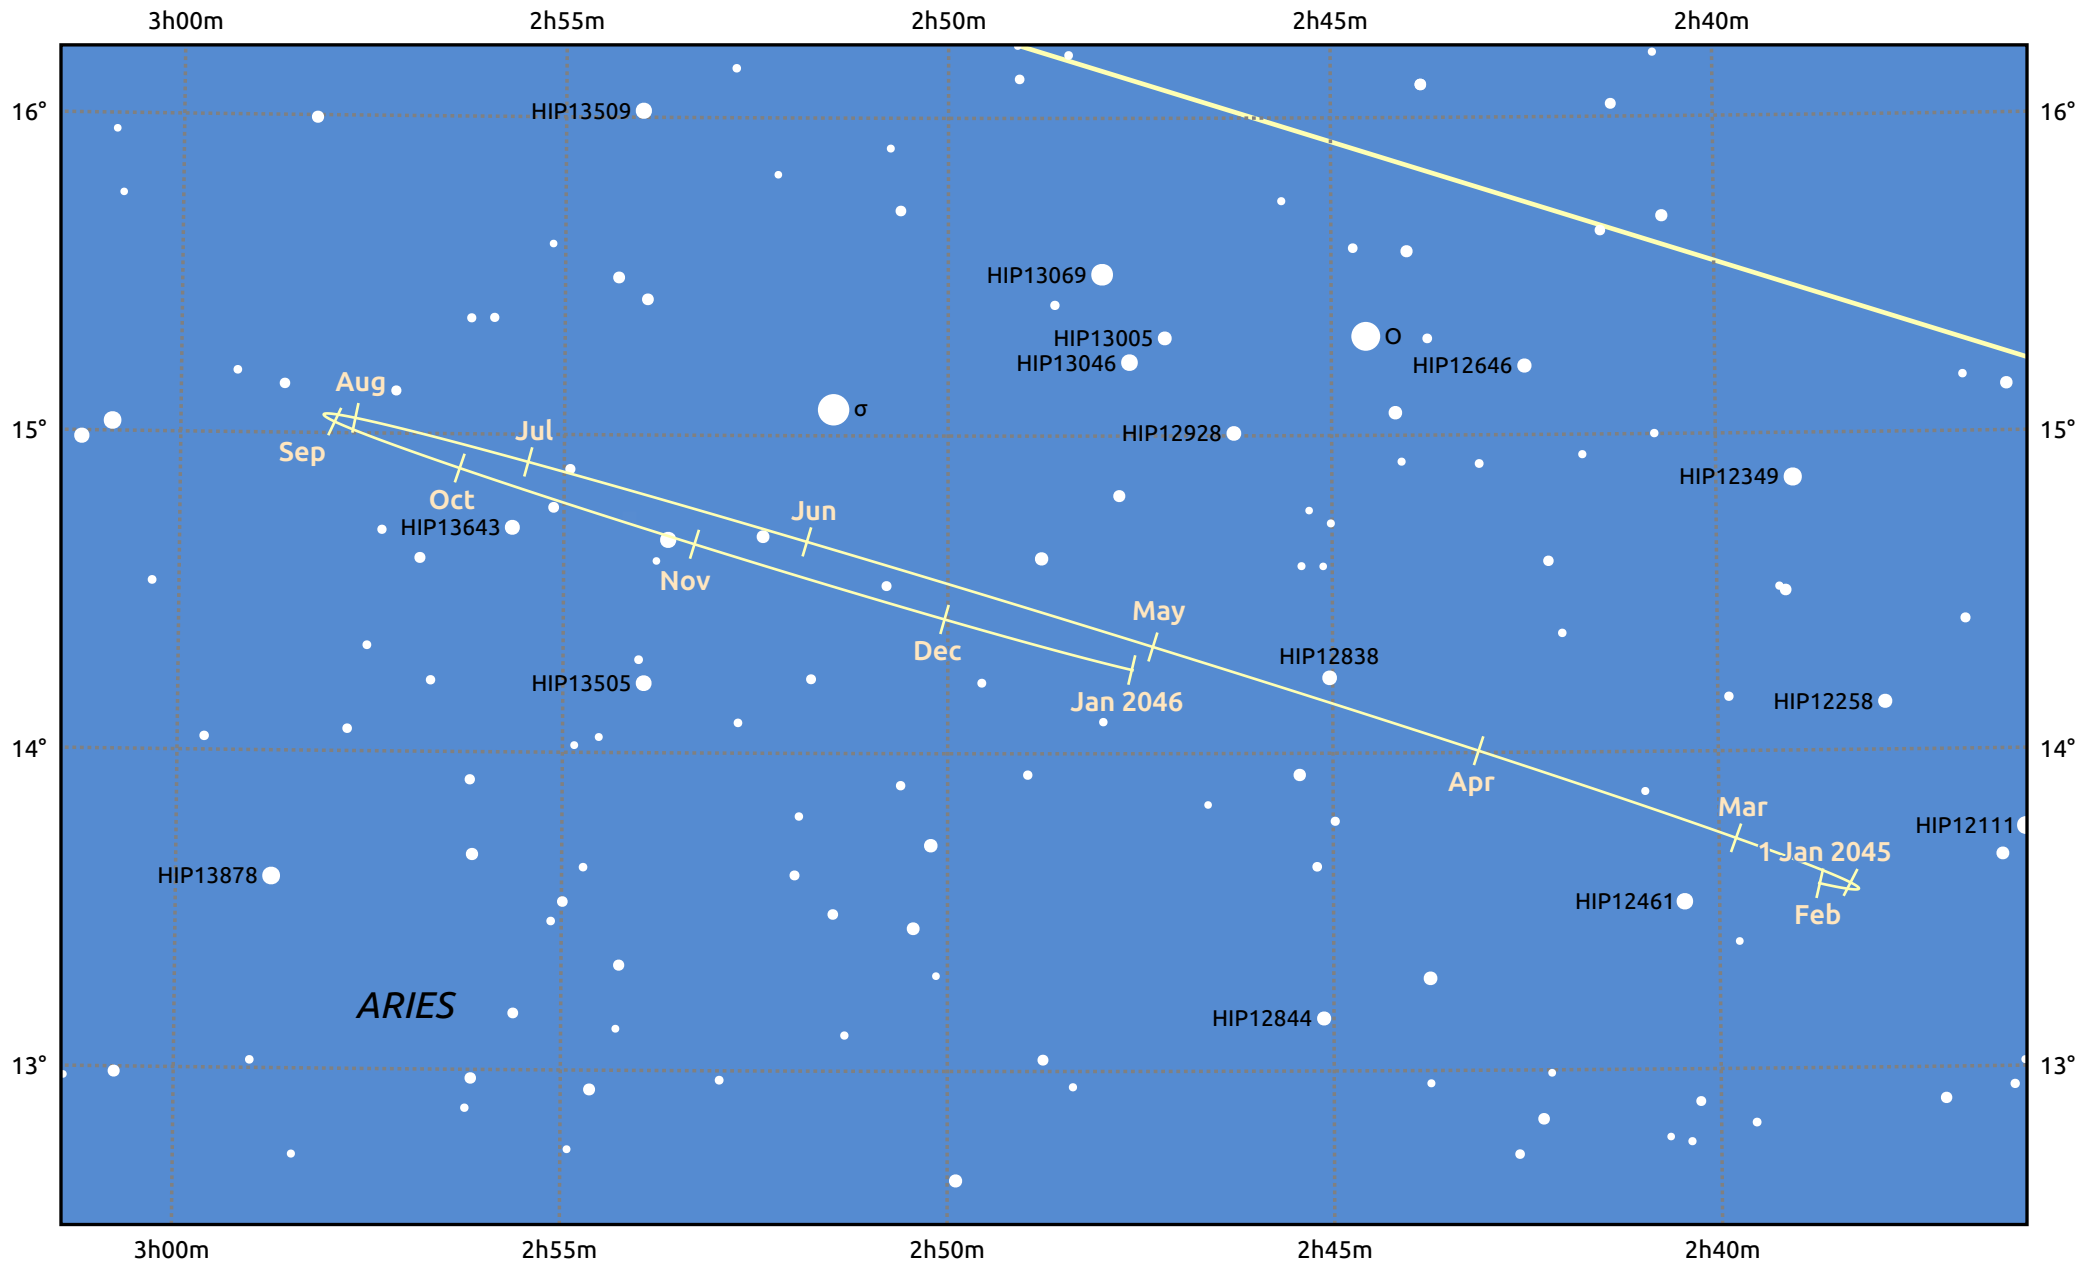

The path of Neptune in 2045

© Dominic Ford 2011–2025. Date markers placed at midnight UTC. Downloaded from <https://in-the-sky.org>

Magnitude scale: • 10.0 • 9.0 • 8.0 • 7.0 • 6.0 • 5.0

— Ecliptic Plane

Galaxy Bright nebula Open cluster Globular cluster Planetary nebula

Date	Mag	Angular size
2045 Jan 1	7.8	2.3"
2045 Apr 1	7.9	2.2"
2045 Jul 1	7.9	2.2"
2045 Oct 1	7.8	2.4"
2046 Jan 1	7.8	2.3"