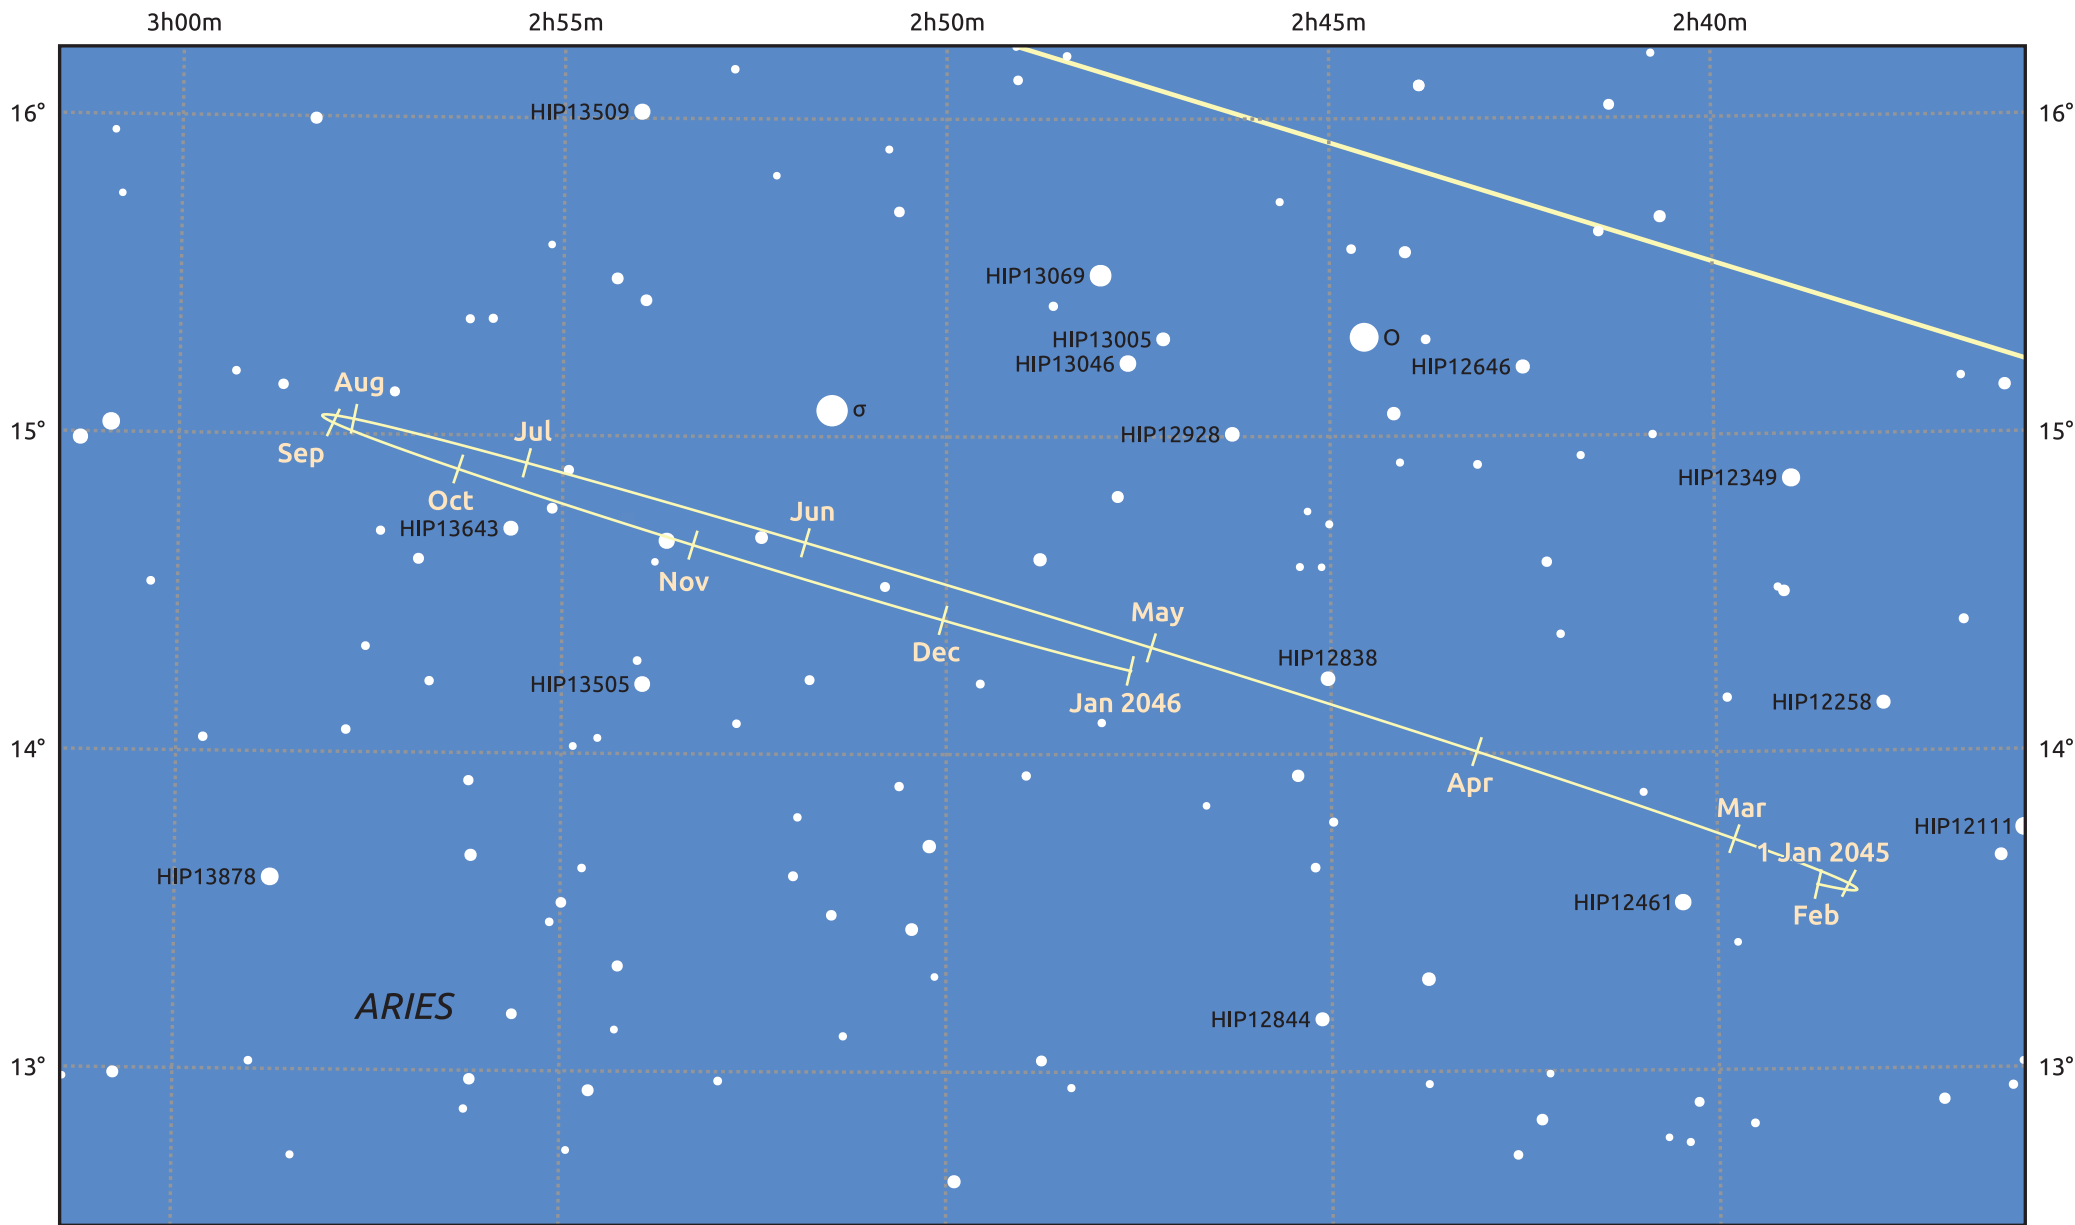

# The path of Neptune in 2045

© Dominic Ford 2011–2025. Date markers placed at midnight UTC. Downloaded from <https://in-the-sky.org>

Magnitude scale: ● 10.0 ● 9.0 ● 8.0 ● 7.0 ● 6.0 ● 5.0

— Ecliptic Plane

Galaxy    Bright nebula    Open cluster    Globular cluster    Planetary nebula

Date	Mag	Angular size
2045 Jan 1	7.8	2.3"
2045 Apr 1	7.9	2.2"
2045 Jul 1	7.9	2.2"
2045 Oct 1	7.8	2.4"
2046 Jan 1	7.8	2.3"