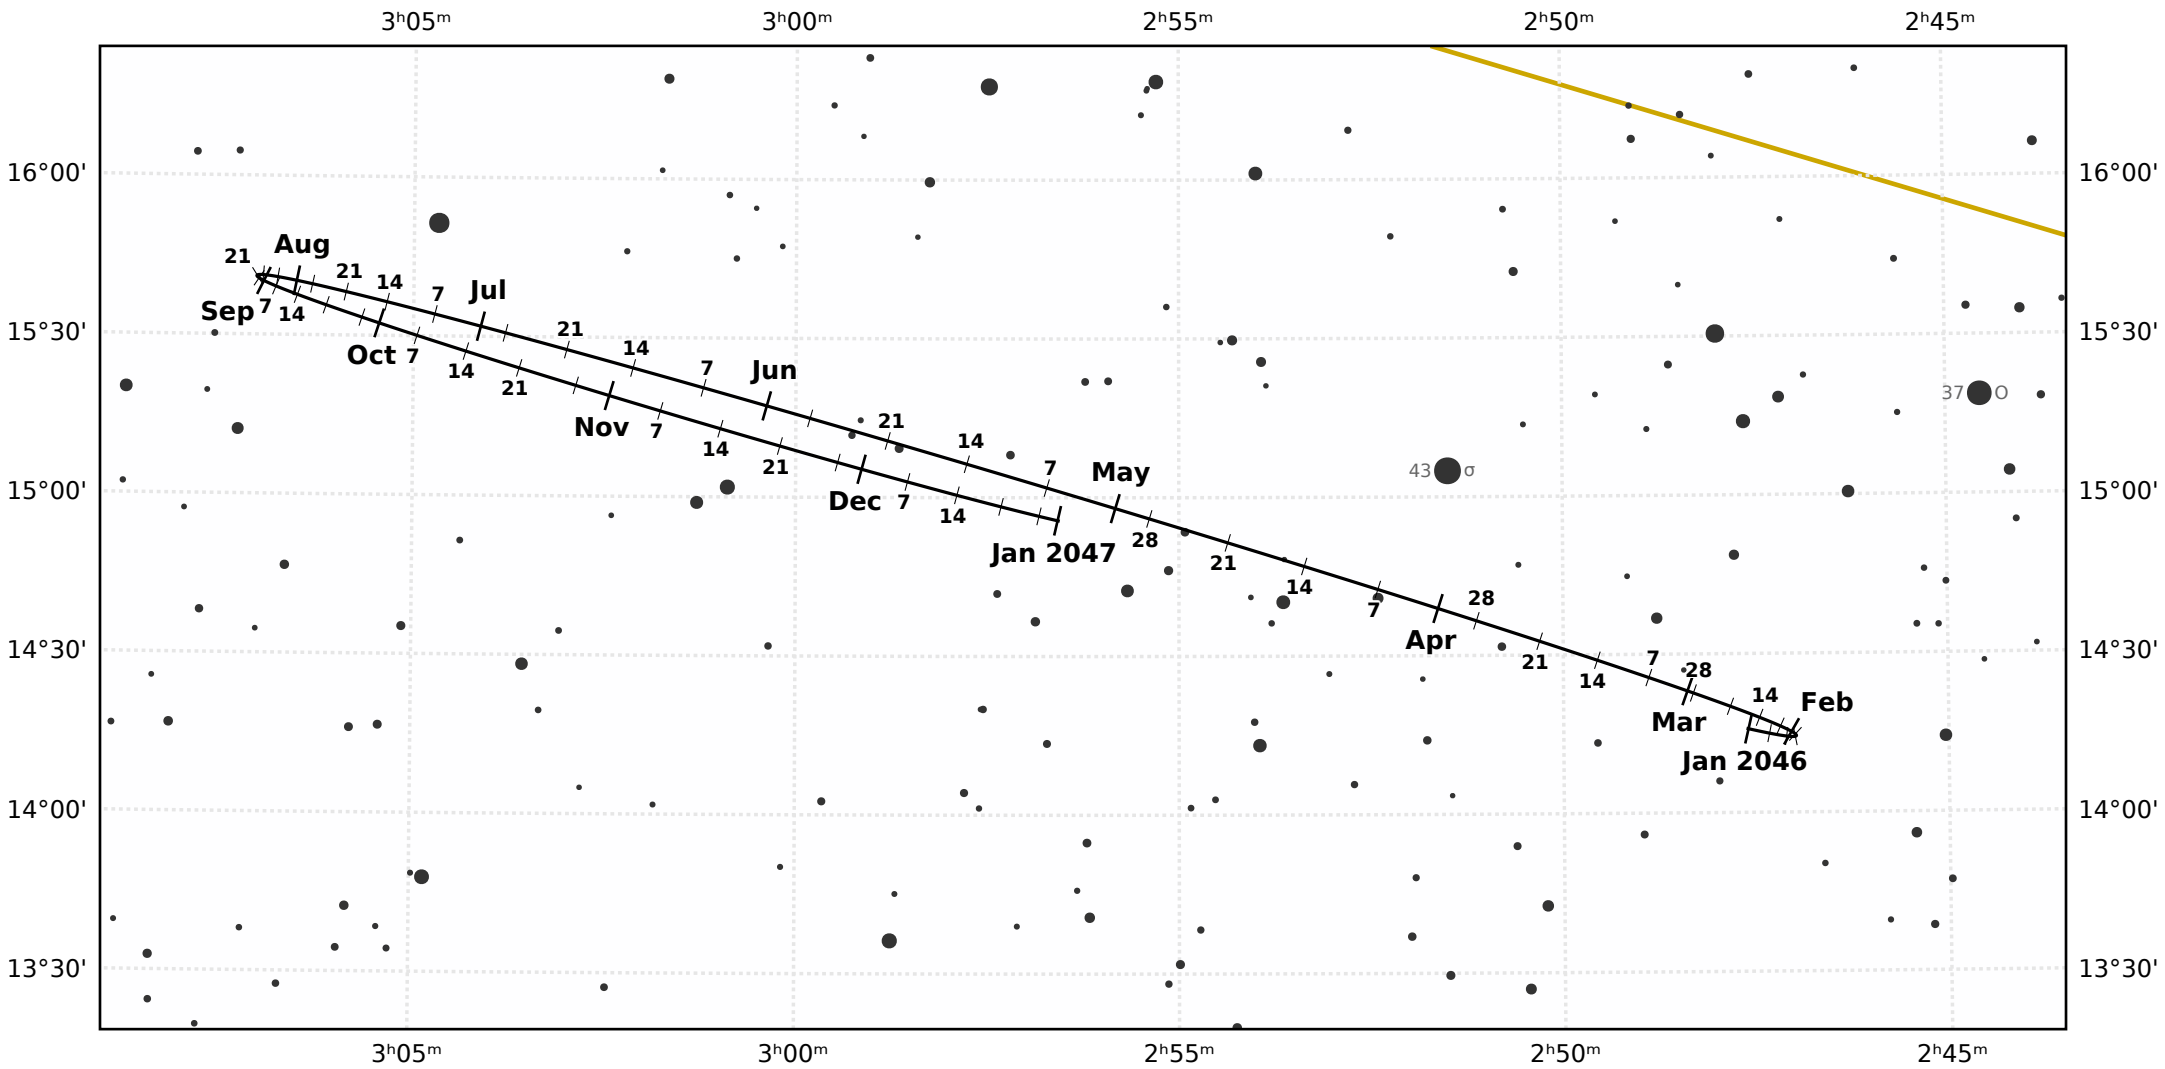

The path of Neptune in 2046

© Dominic Ford 2011-2020. Downloaded from <https://in-the-sky.org>