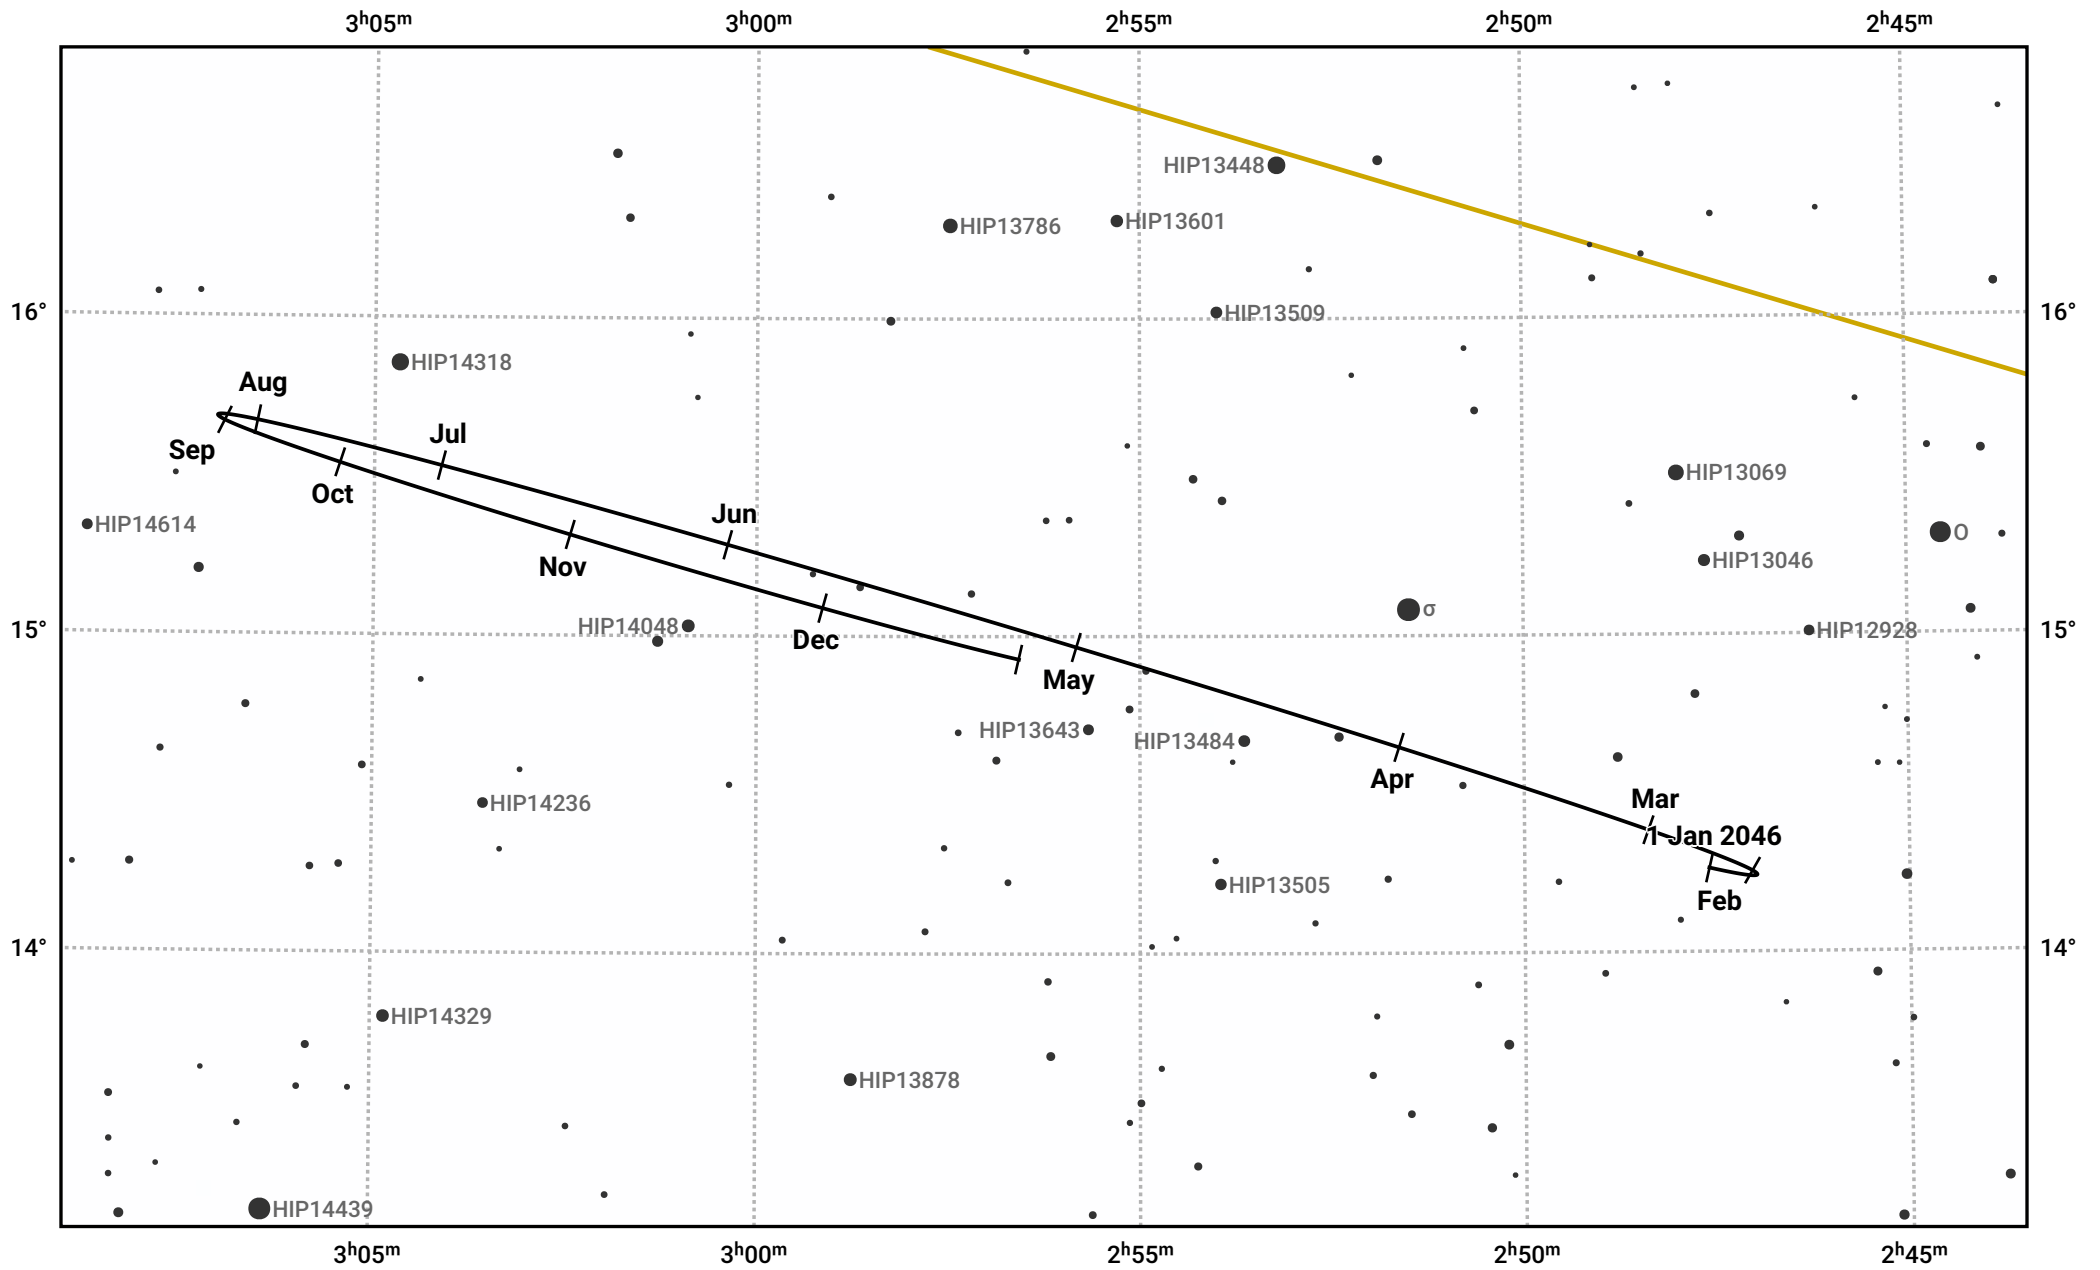

The path of Neptune in 2046

© Dominic Ford 2011–2023. Date markers placed at midnight UTC. Downloaded from <https://in-the-sky.org>

Magnitude scale: 10.0 9.0 8.0 7.0 6.0 5.0

Ecliptic Plane

Galaxy
 Bright nebula
 Open cluster
 Globular cluster

Date	Mag	Angular size
2046 Jan 1	7.8	2.3"
2046 Apr 1	7.9	2.2"
2046 Jul 1	7.9	2.2"
2046 Oct 1	7.8	2.4"
2047 Jan 1	7.8	2.3"