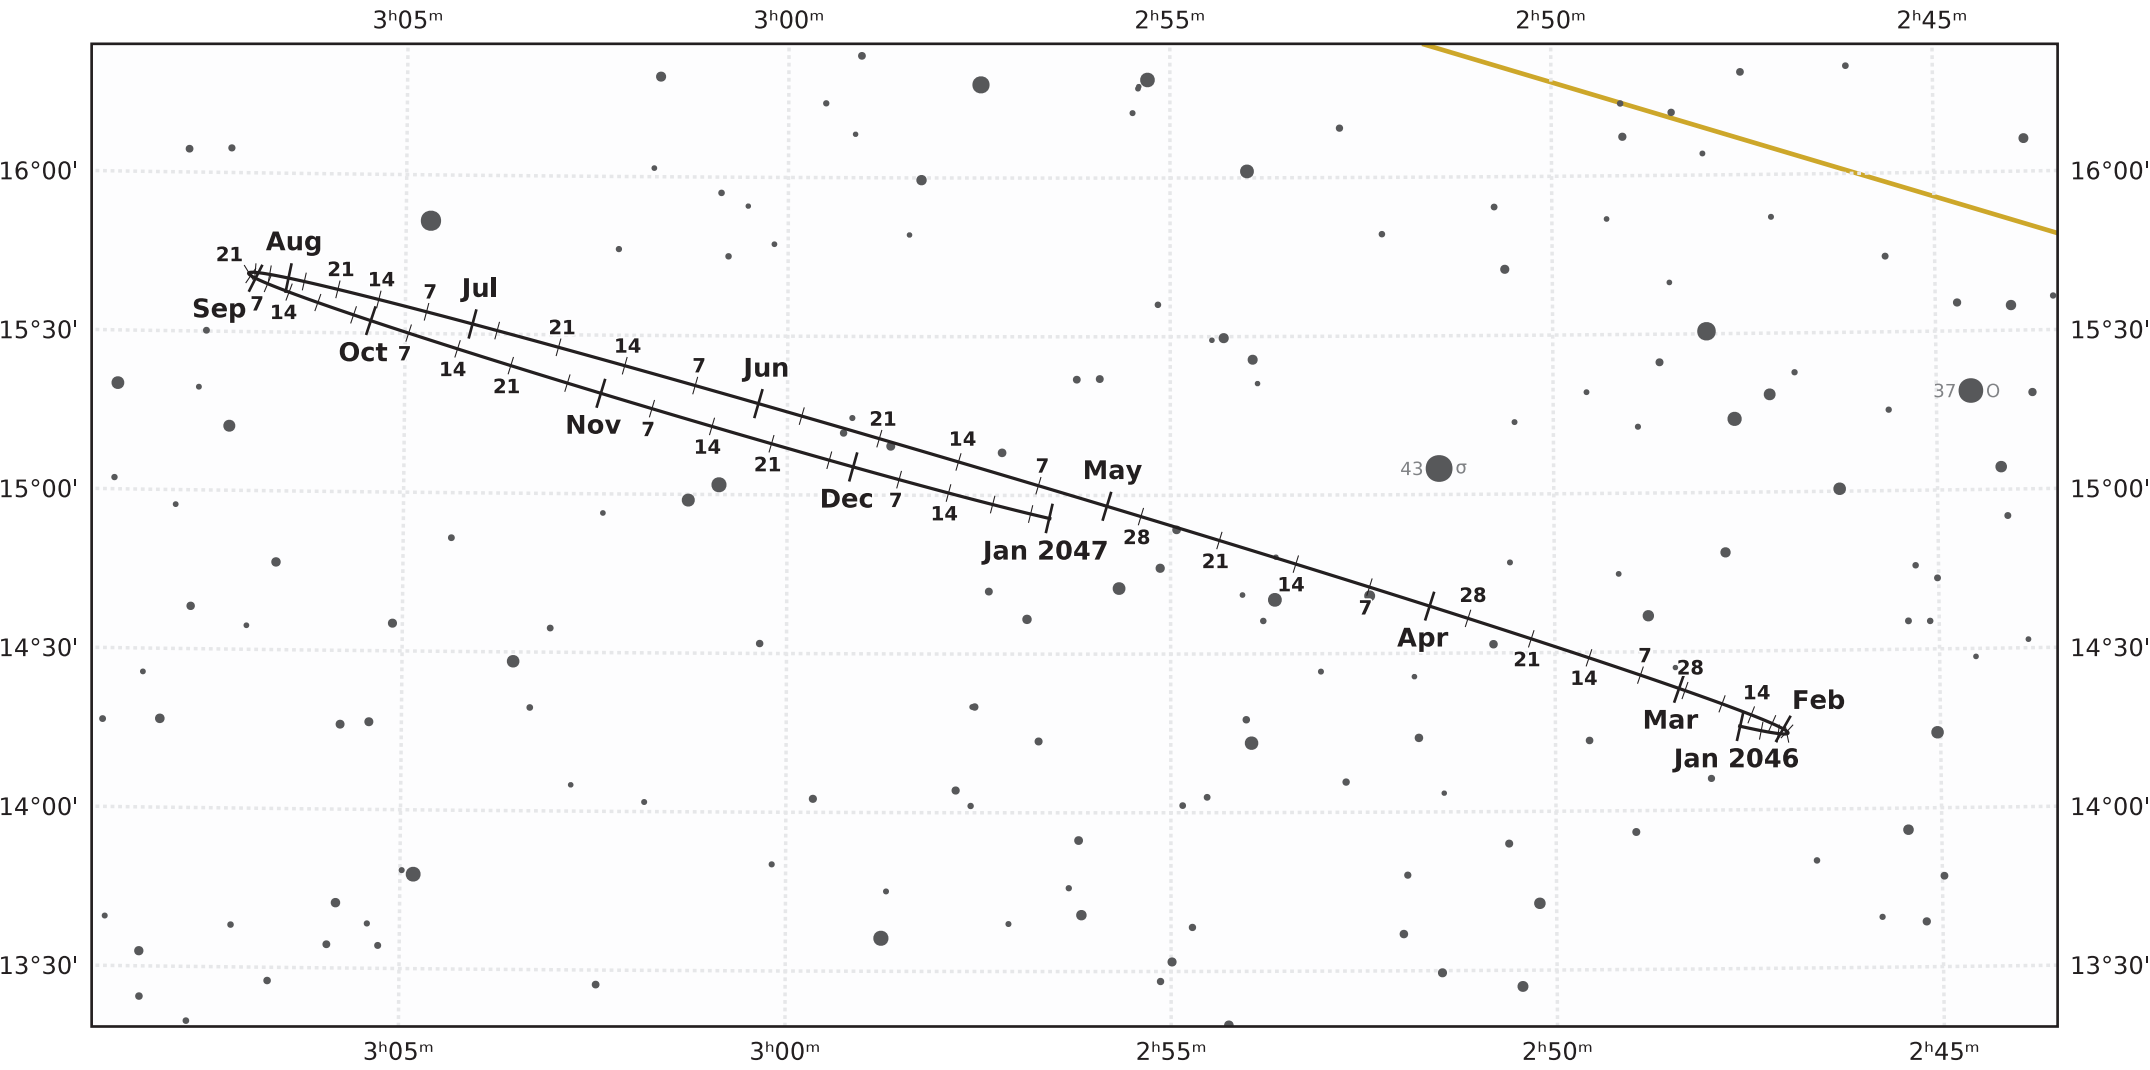

The path of Neptune in 2046

© Dominic Ford 2011–2020. Downloaded from <https://in-the-sky.org>

Magnitude scale: • 10.5 • 10.0 • 9.5 • 9.0 • 8.5 • 8.0 • 7.5 • 7.0 • 6.5 • 6.0 • 5.5

— The Equator — Ecliptic Plane — Galactic Plane