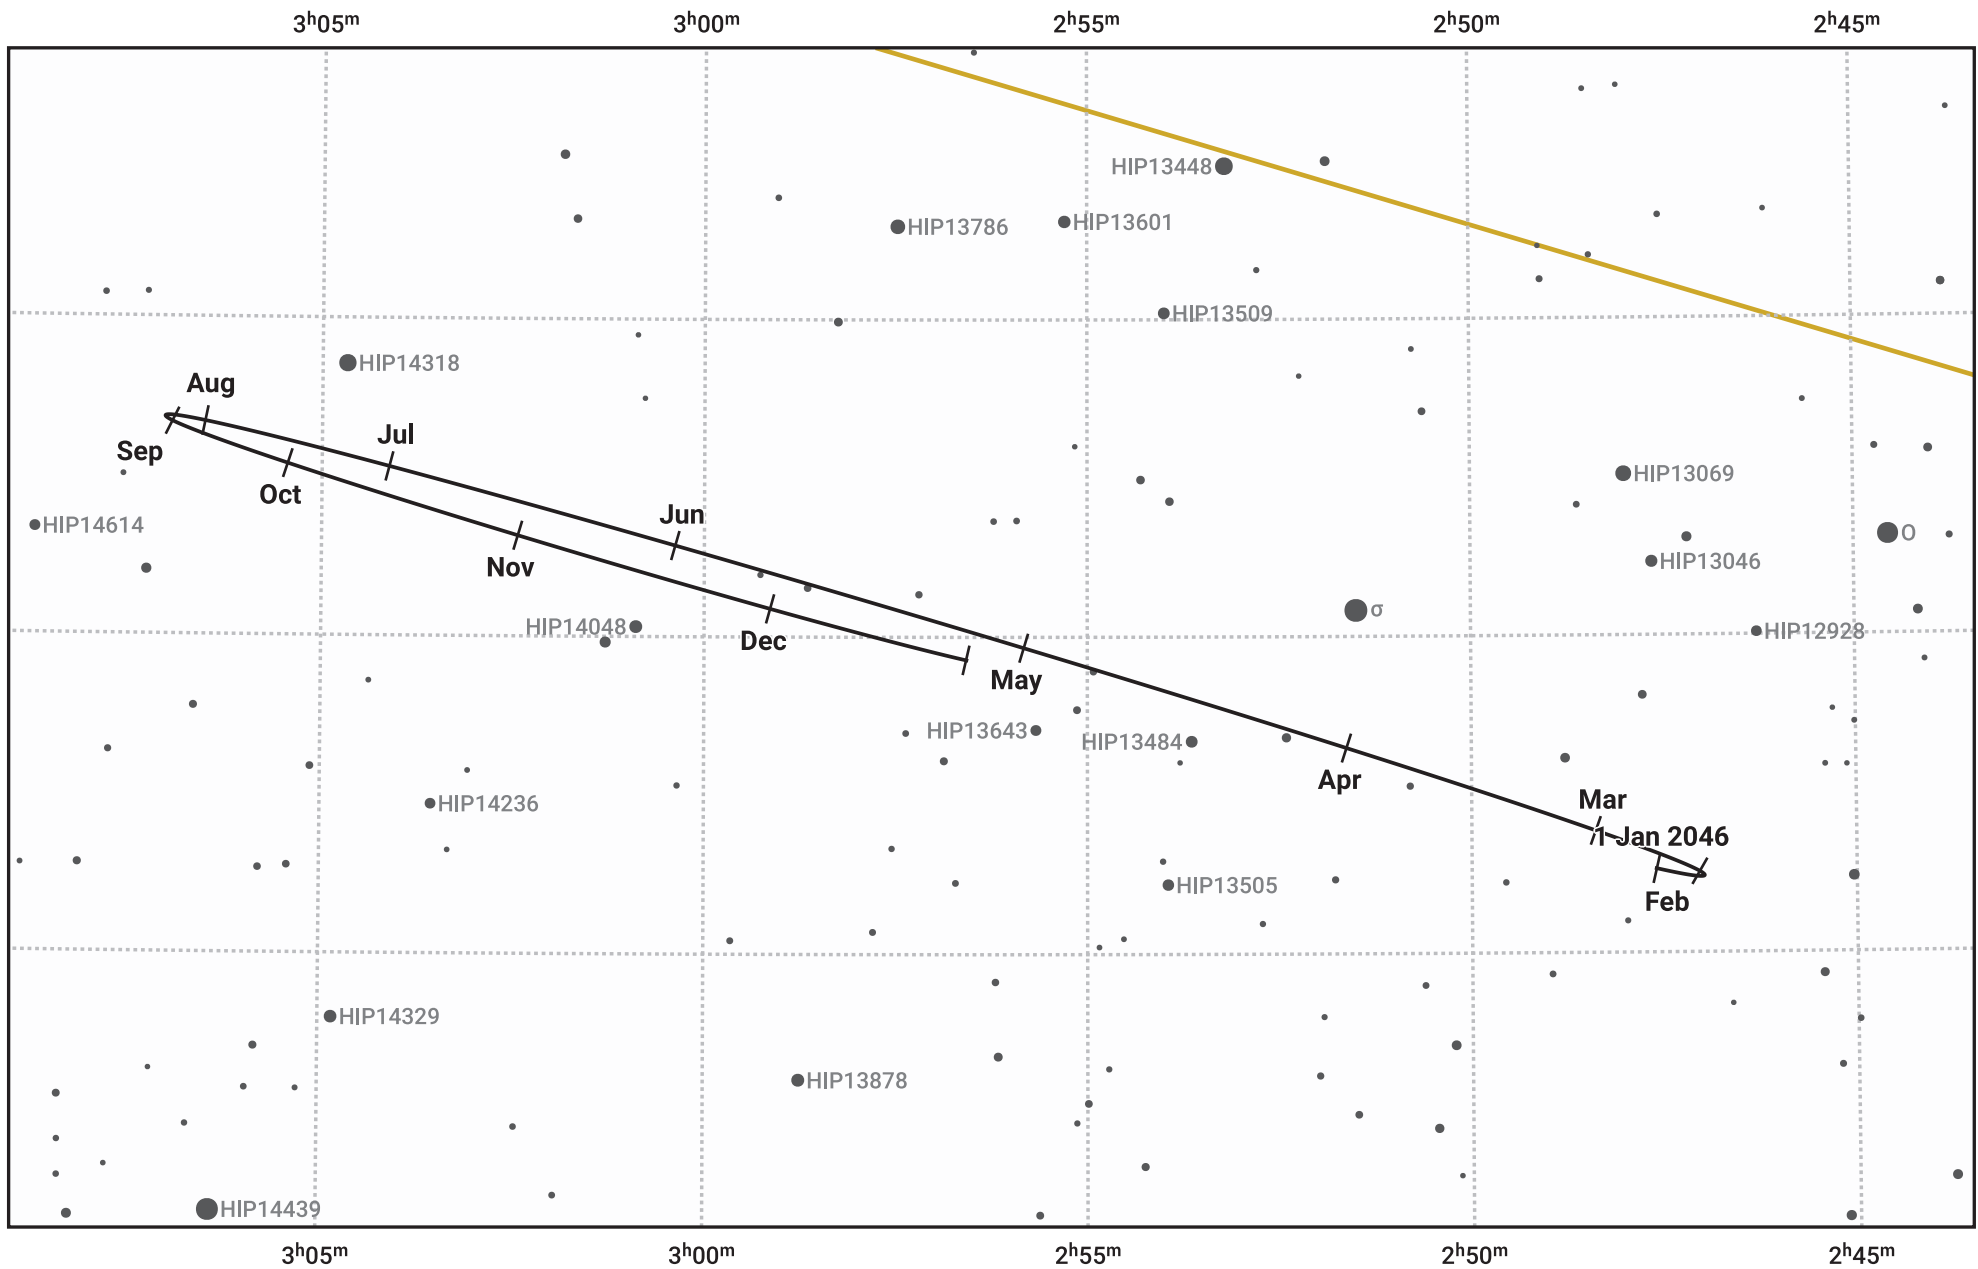

The path of Neptune in 2046

© Dominic Ford 2011–2023. Date markers placed at midnight UTC. Downloaded from <https://in-the-sky.org>

Magnitude scale: • 10.0 • 9.0 • 8.0 • 7.0 • 6.0 • 5.0

— Ecliptic Plane

● Galaxy
 ■ Bright nebula
 ● Open cluster
 ⊕ Globular cluster

| Date | Mag | Angular size |
|------------|-----|--------------|
| 2046 Jan 1 | 7.8 | 2.3" |
| 2046 Apr 1 | 7.9 | 2.2" |
| 2046 Jul 1 | 7.9 | 2.2" |
| 2046 Oct 1 | 7.8 | 2.4" |
| 2047 Jan 1 | 7.8 | 2.3" |