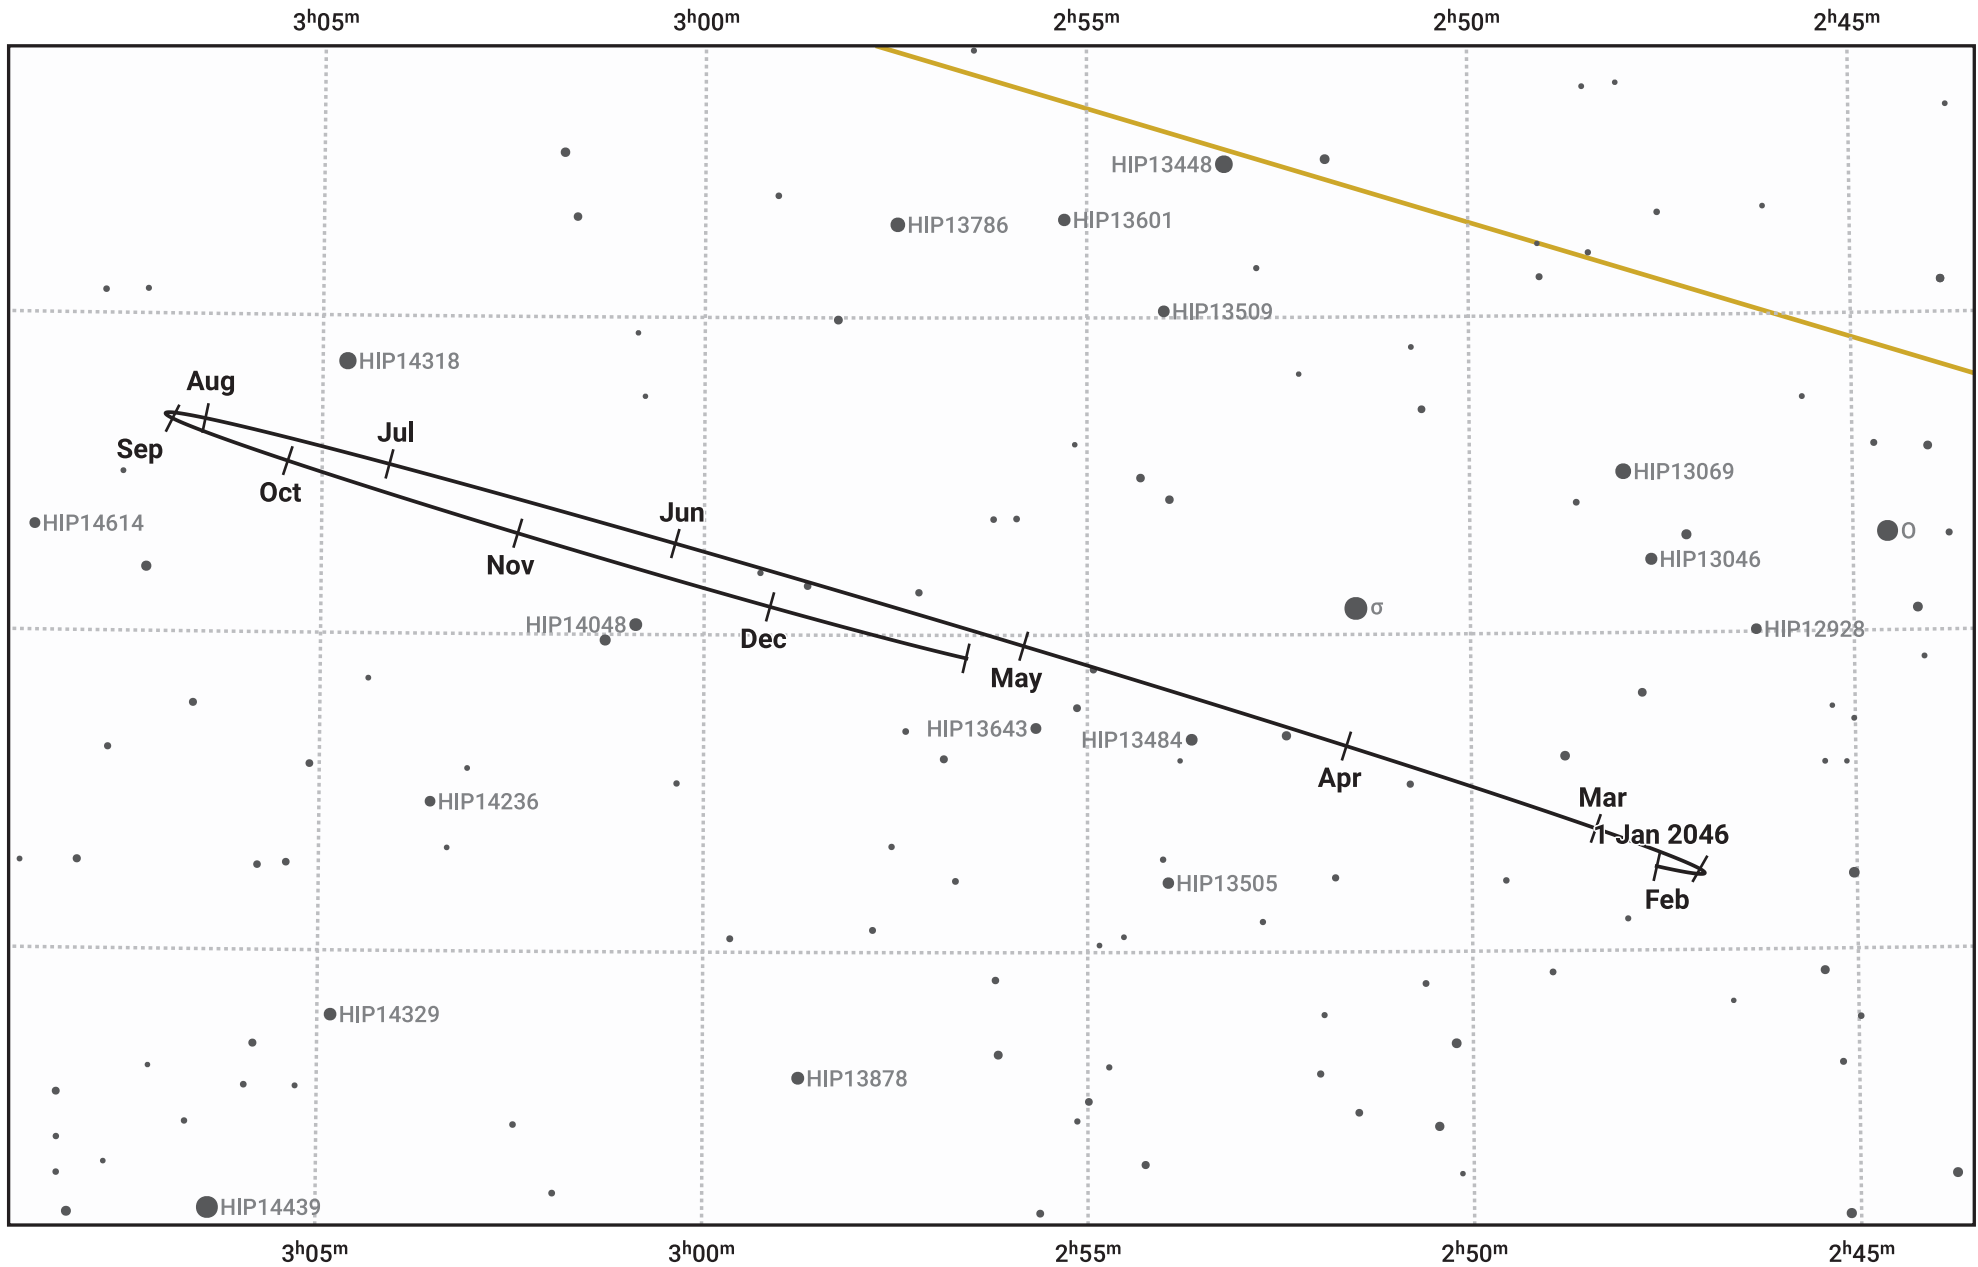

The path of Neptune in 2046

© Dominic Ford 2011–2024. Date markers placed at midnight UTC. Downloaded from <https://in-the-sky.org>

Magnitude scale: 10.0 9.0 8.0 7.0 6.0 5.0

Ecliptic Plane

- Galaxy
- Bright nebula
- Open cluster
- + Globular cluster

Date	Mag	Angular size
2046 Jan 1	7.8	2.3"
2046 Apr 1	7.9	2.2"
2046 Jul 1	7.9	2.2"
2046 Oct 1	7.8	2.4"
2047 Jan 1	7.8	2.3"