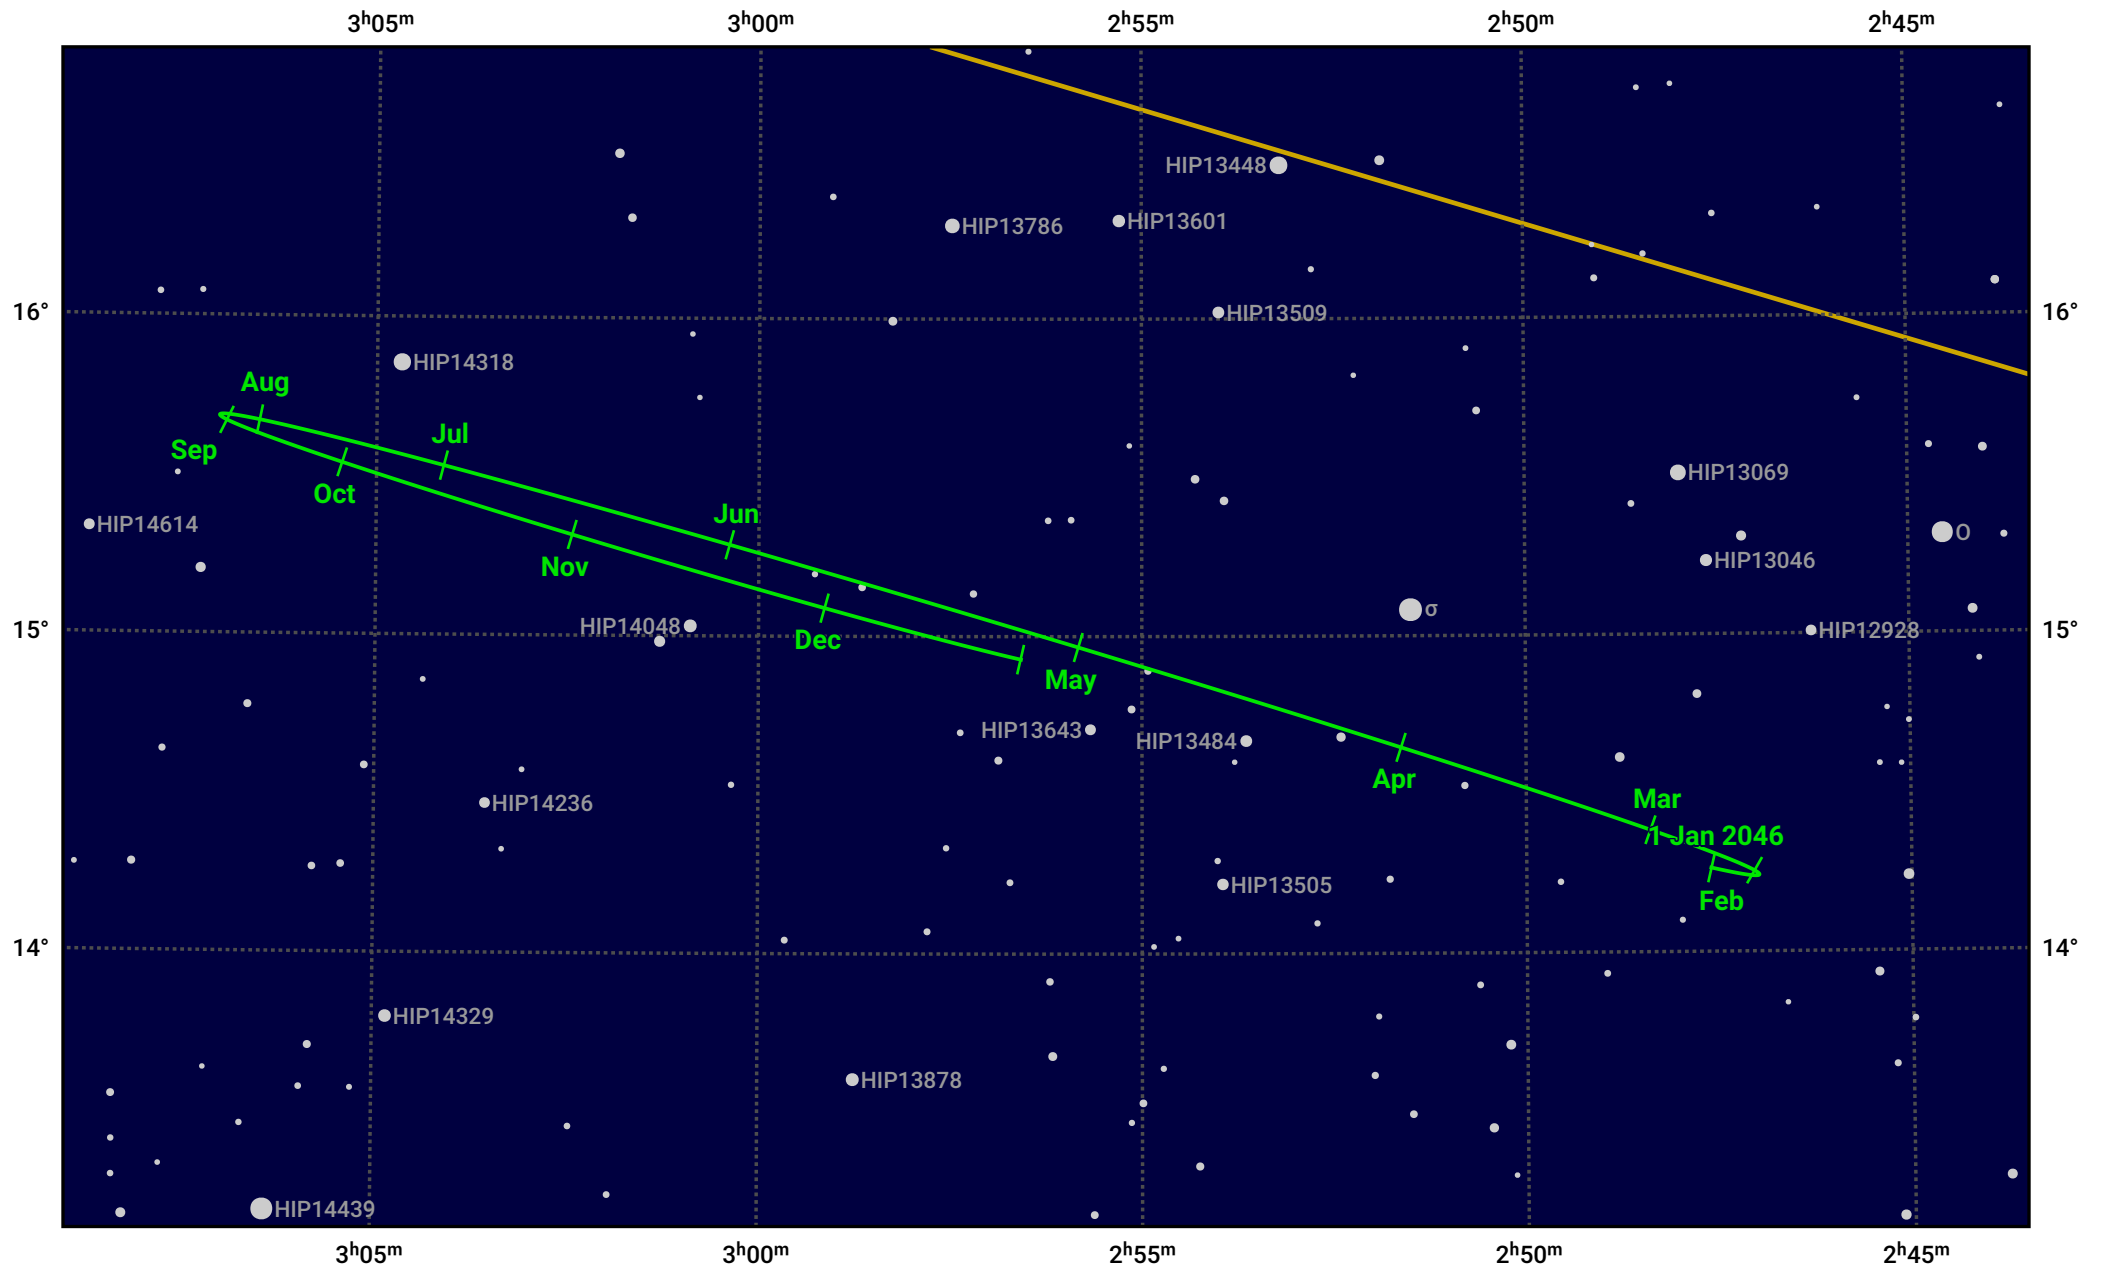

# The path of Neptune in 2046

© Dominic Ford 2011–2024. Date markers placed at midnight UTC. Downloaded from <https://in-the-sky.org>

Magnitude scale: ● 10.0 ● 9.0 ● 8.0 ● 7.0 ● 6.0 ● 5.0

— Ecliptic Plane

● Galaxy    ■ Bright nebula    ● Open cluster    ● Globular cluster

Date	Mag	Angular size
2046 Jan 1	7.8	2.3"
2046 Apr 1	7.9	2.2"
2046 Jul 1	7.9	2.2"
2046 Oct 1	7.8	2.4"
2047 Jan 1	7.8	2.3"