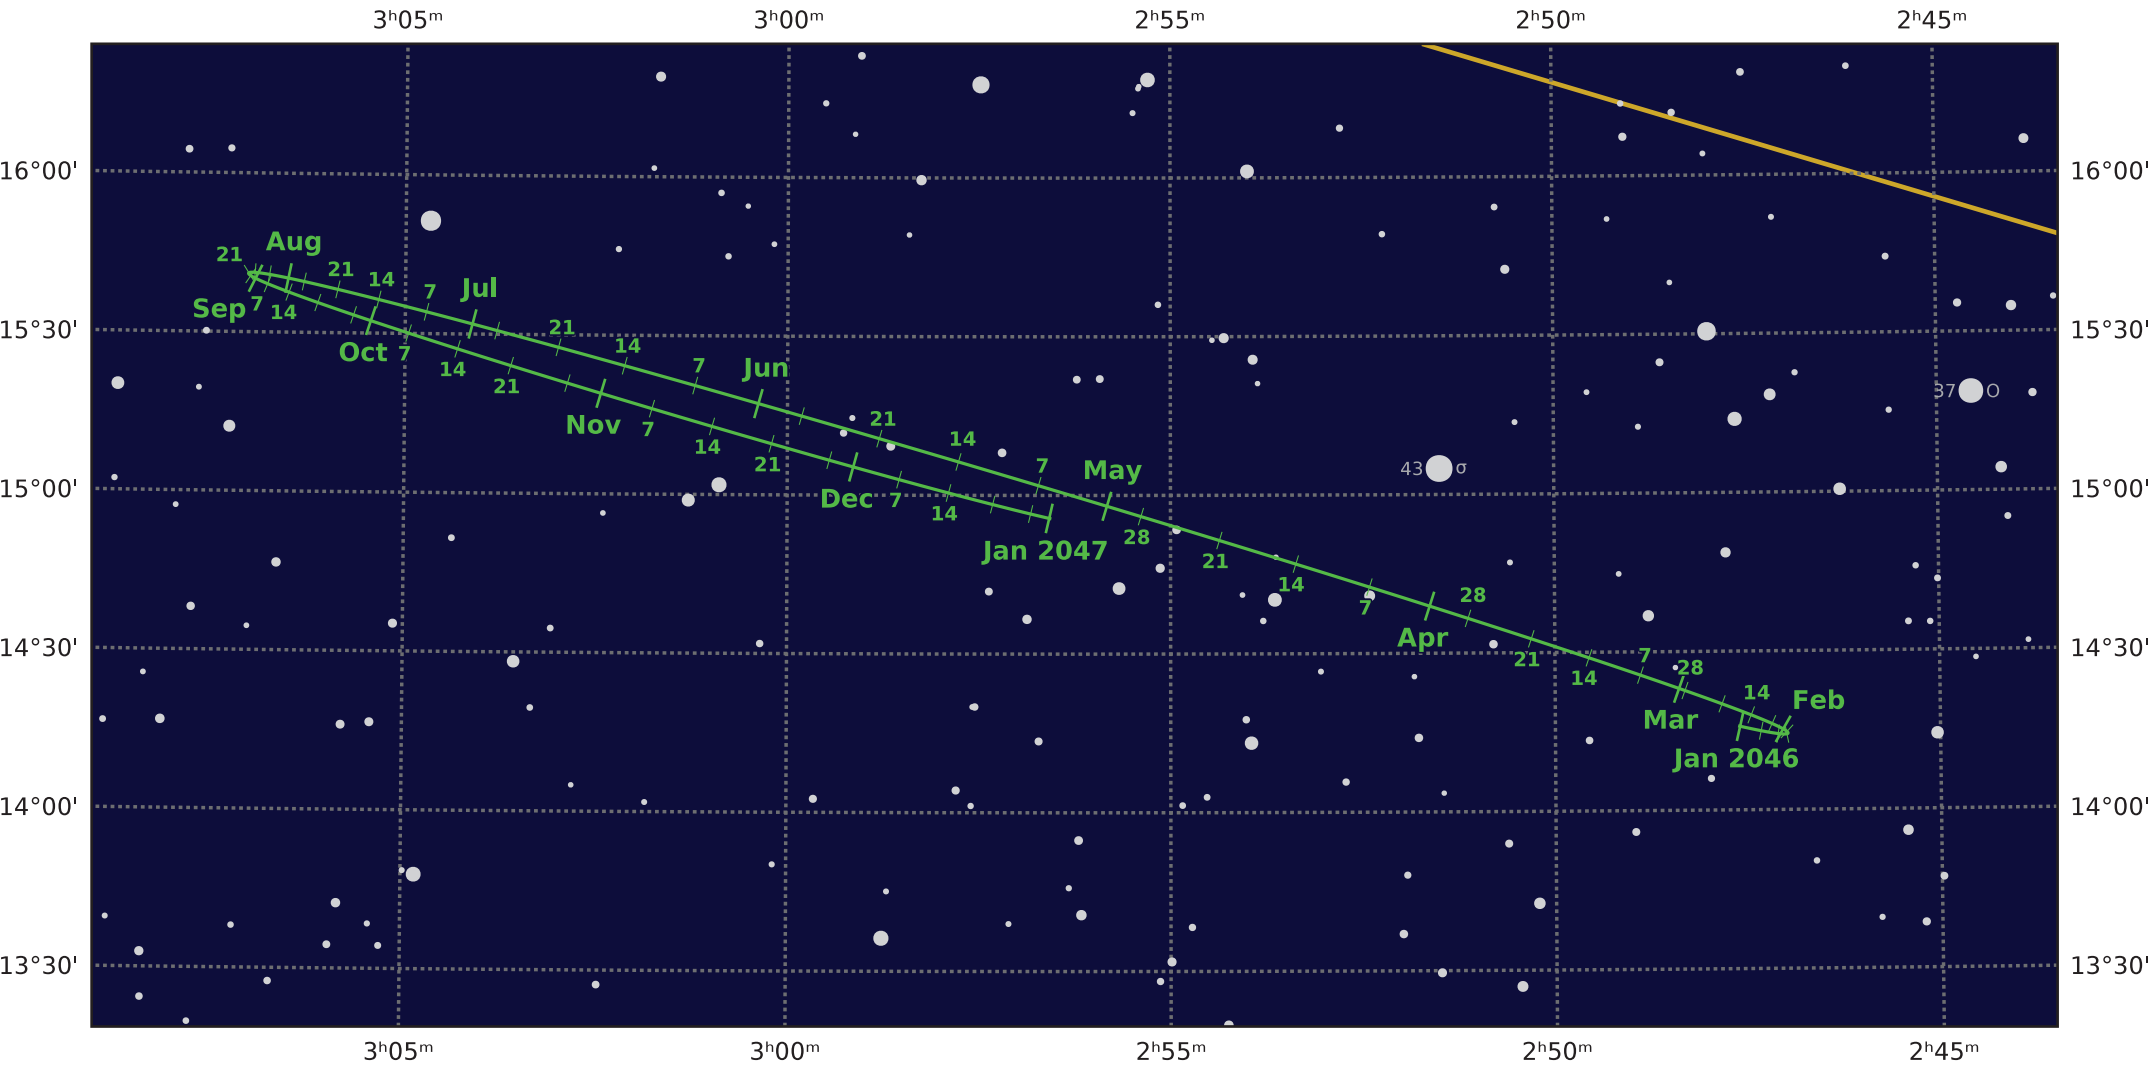

The path of Neptune in 2046

© Dominic Ford 2011–2020. Downloaded from <https://in-the-sky.org>

Magnitude scale: • 10.5 • 10.0 • 9.5 • 9.0 • 8.5 • 8.0 • 7.5 • 7.0 • 6.5 • 6.0 • 5.5

— Ecliptic Plane — Galactic Plane