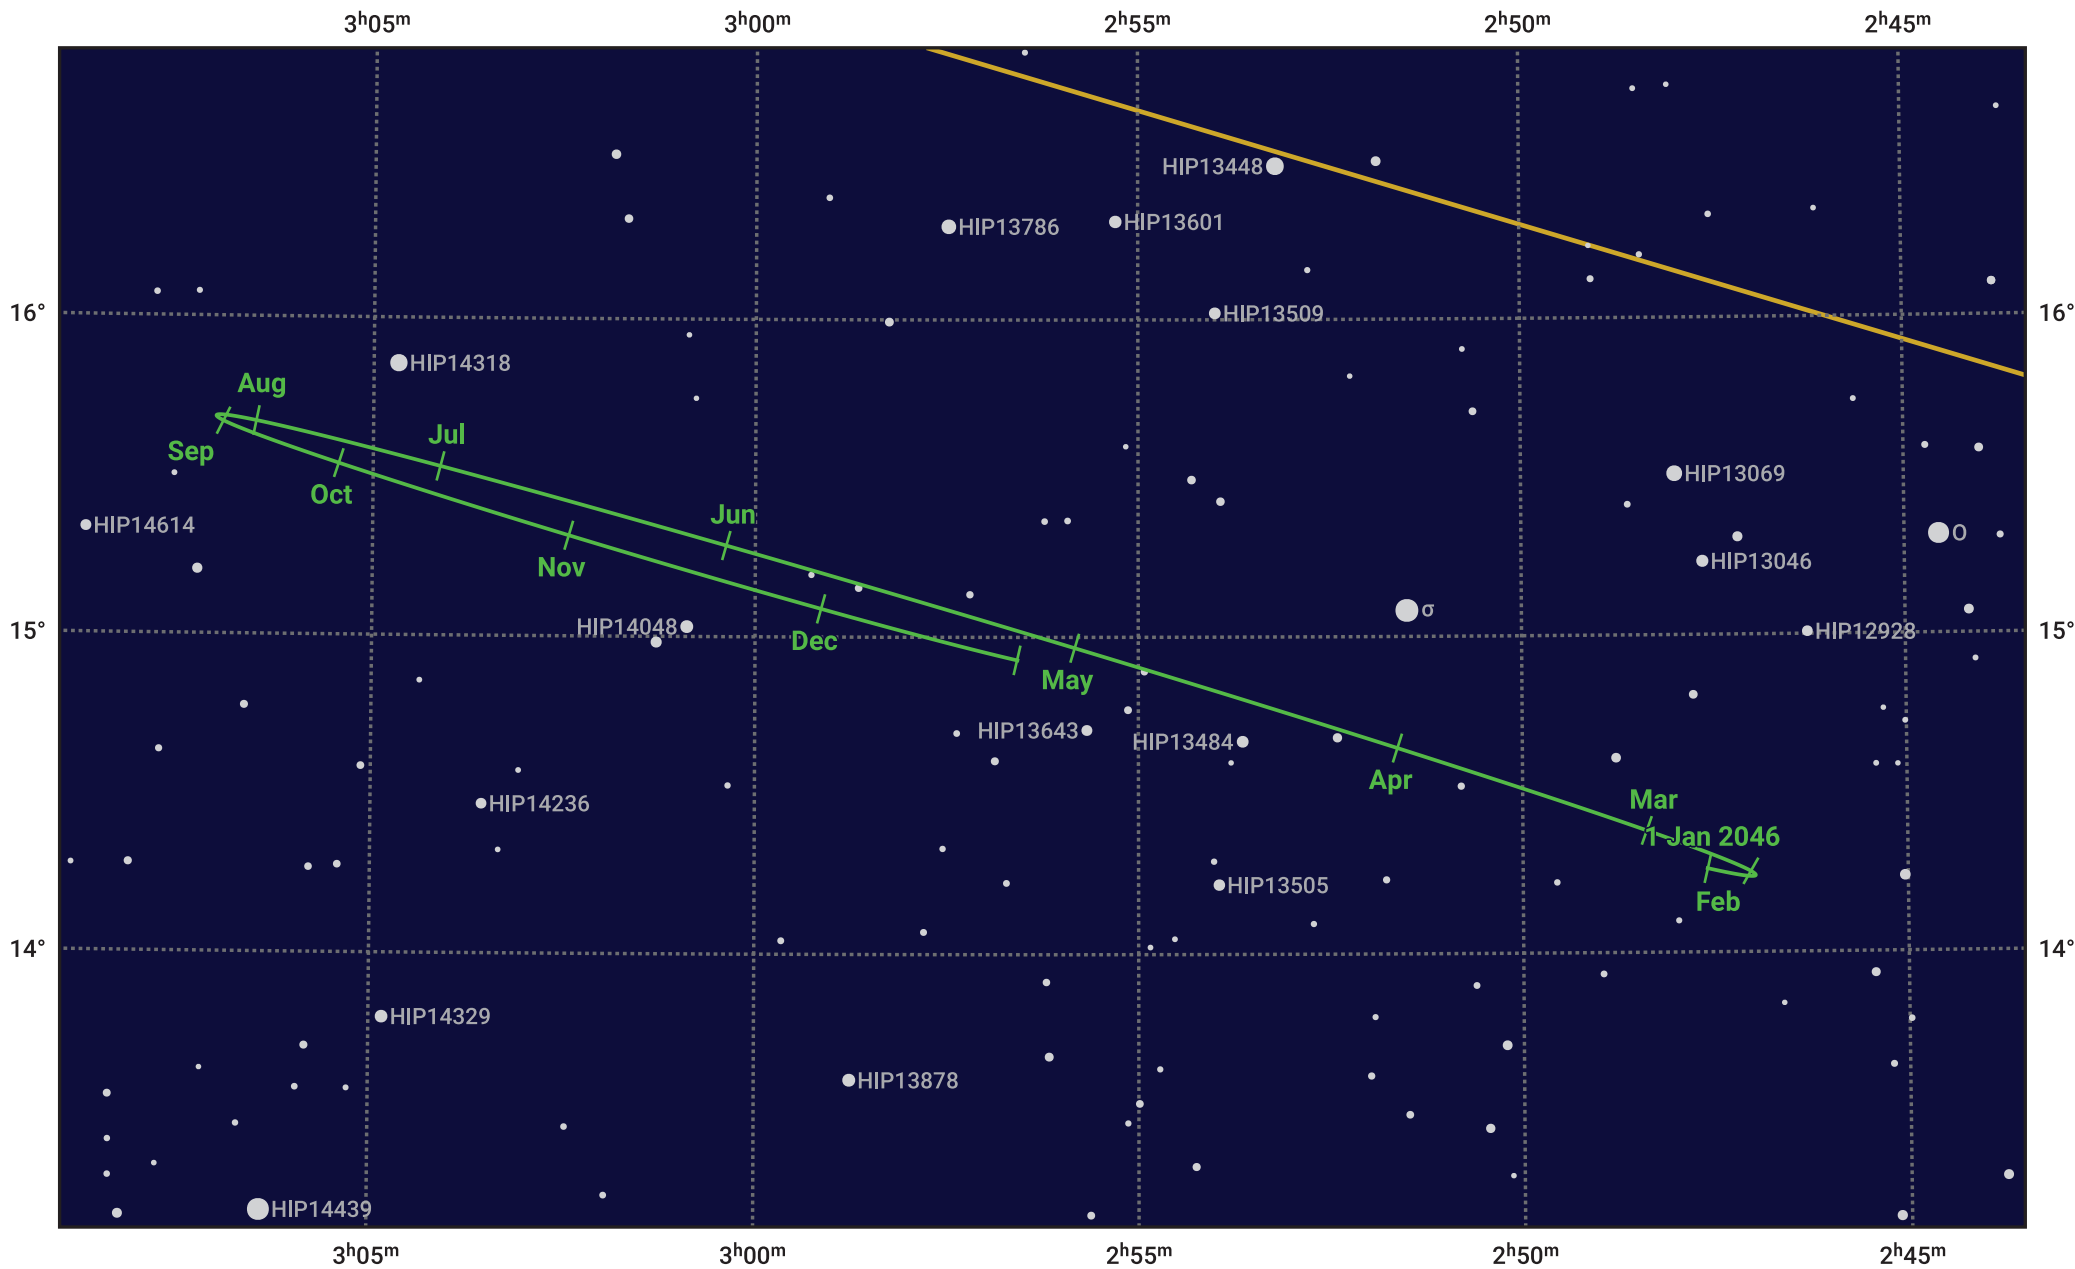

# The path of Neptune in 2046

© Dominic Ford 2011–2024. Date markers placed at midnight UTC. Downloaded from <https://in-the-sky.org>

Magnitude scale: • 10.0 • 9.0 • 8.0 • 7.0 • 6.0 • 5.0

— Ecliptic Plane

- Galaxy
- Bright nebula
- Open cluster
- ⊕ Globular cluster

Date	Mag	Angular size
2046 Jan 1	7.8	2.3"
2046 Apr 1	7.9	2.2"
2046 Jul 1	7.9	2.2"
2046 Oct 1	7.8	2.4"
2047 Jan 1	7.8	2.3"