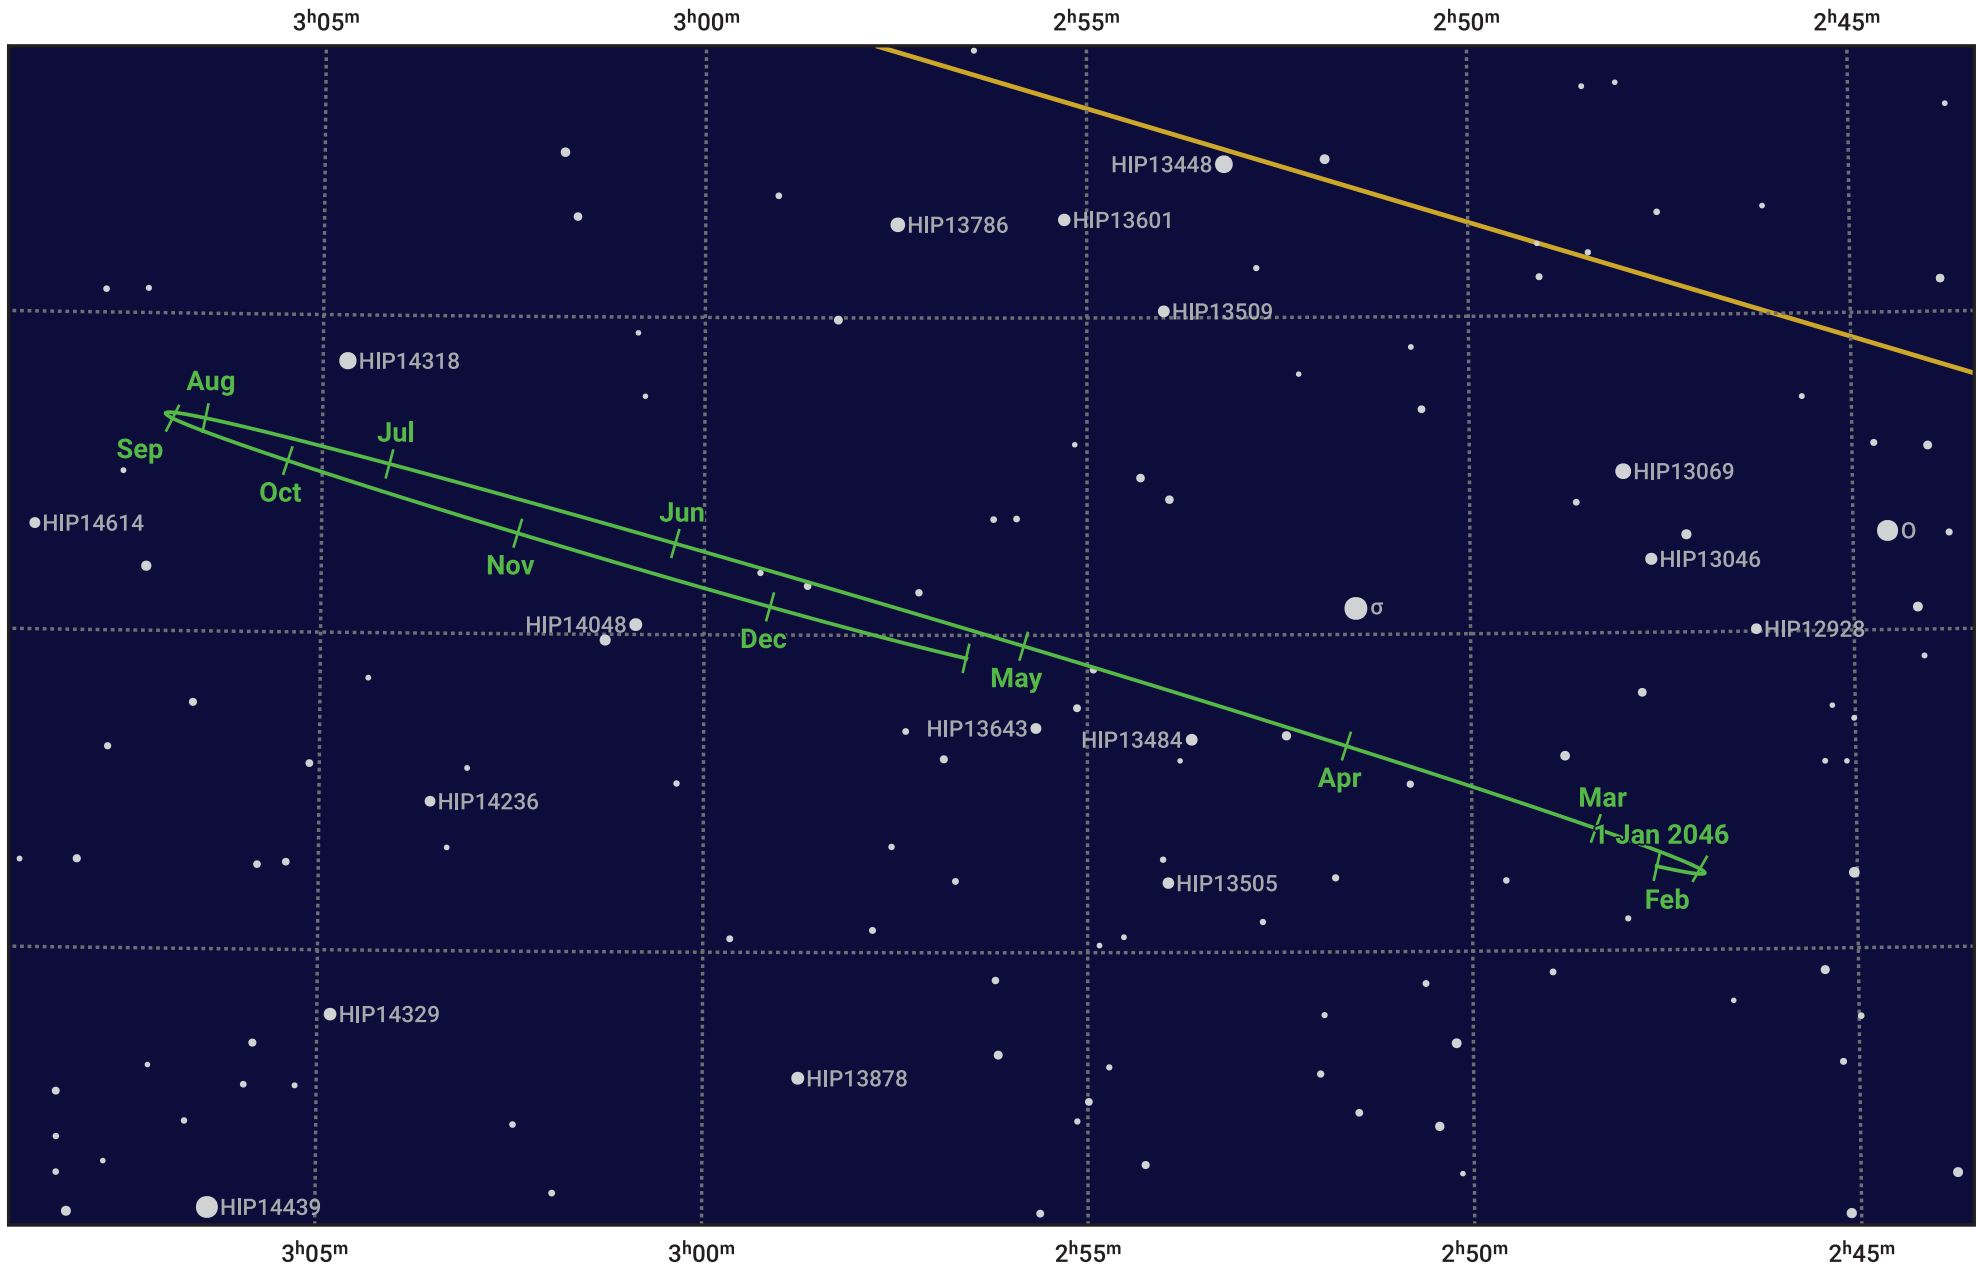

The path of Neptune in 2046

© Dominic Ford 2011–2023. Date markers placed at midnight UTC. Downloaded from <https://in-the-sky.org>

Magnitude scale: • 10.0 • 9.0 • 8.0 • 7.0 • 6.0 • 5.0

— Ecliptic Plane

■ Galaxy
 ■ Bright nebula
 ● Open cluster
 ⊕ Globular cluster

Date	Mag	Angular size
2046 Jan 1	7.8	2.3"
2046 Apr 1	7.9	2.2"
2046 Jul 1	7.9	2.2"
2046 Oct 1	7.8	2.4"
2047 Jan 1	7.8	2.3"