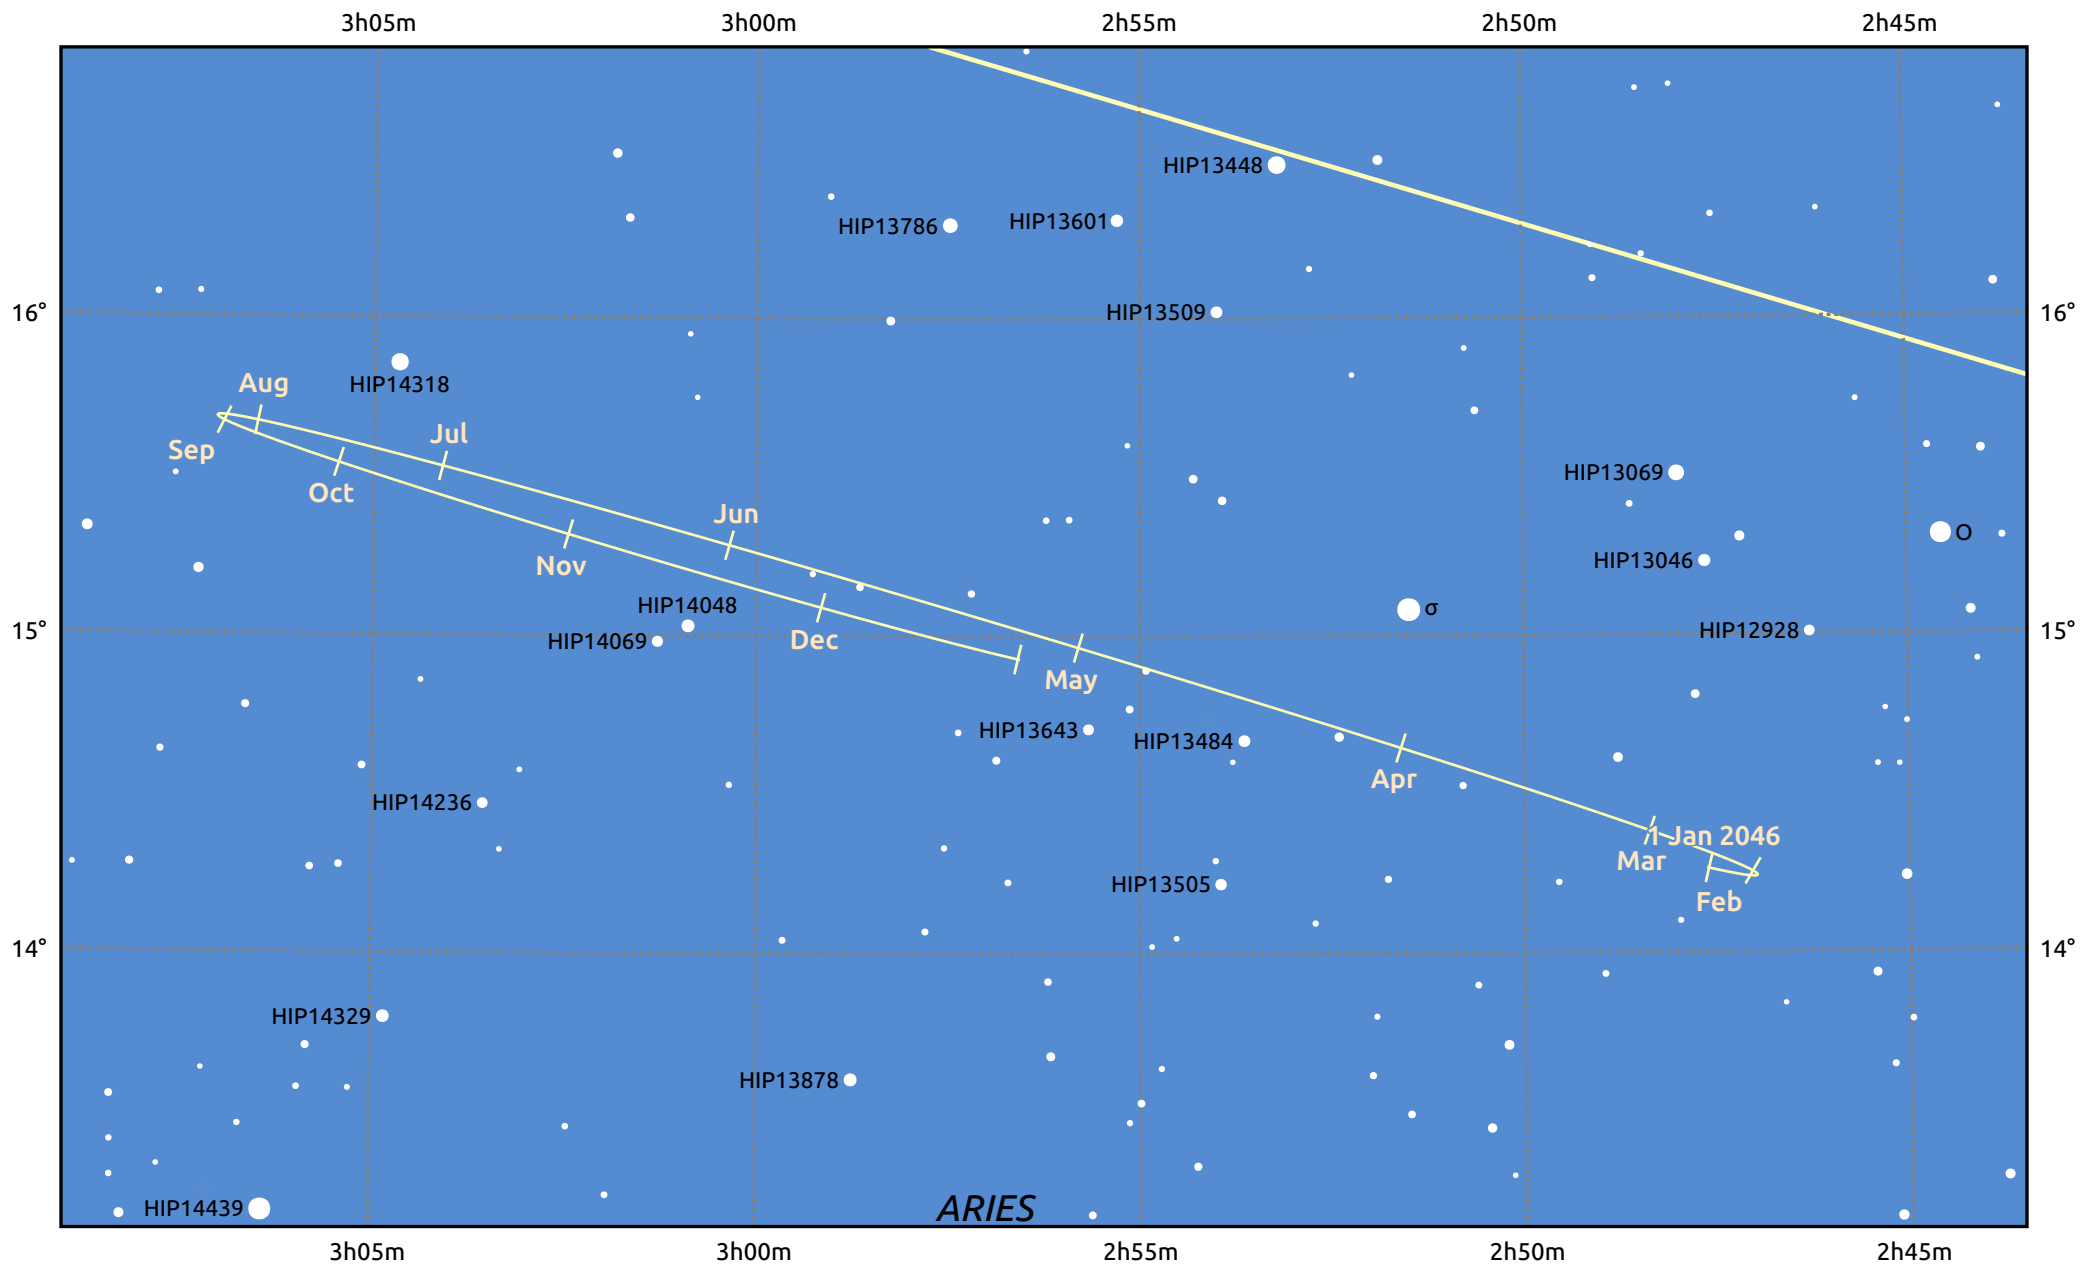

The path of Neptune in 2046

© Dominic Ford 2011–2025. Date markers placed at midnight UTC. Downloaded from <https://in-the-sky.org>

Magnitude scale: 10.0 9.0 8.0 7.0 6.0 5.0

Ecliptic Plane

Galaxy Bright nebula Open cluster Globular cluster Planetary nebula

Date	Mag	Angular size
2046 Jan 1	7.8	2.3"
2046 Apr 1	7.9	2.2"
2046 Jul 1	7.9	2.2"
2046 Oct 1	7.8	2.4"
2047 Jan 1	7.8	2.3"