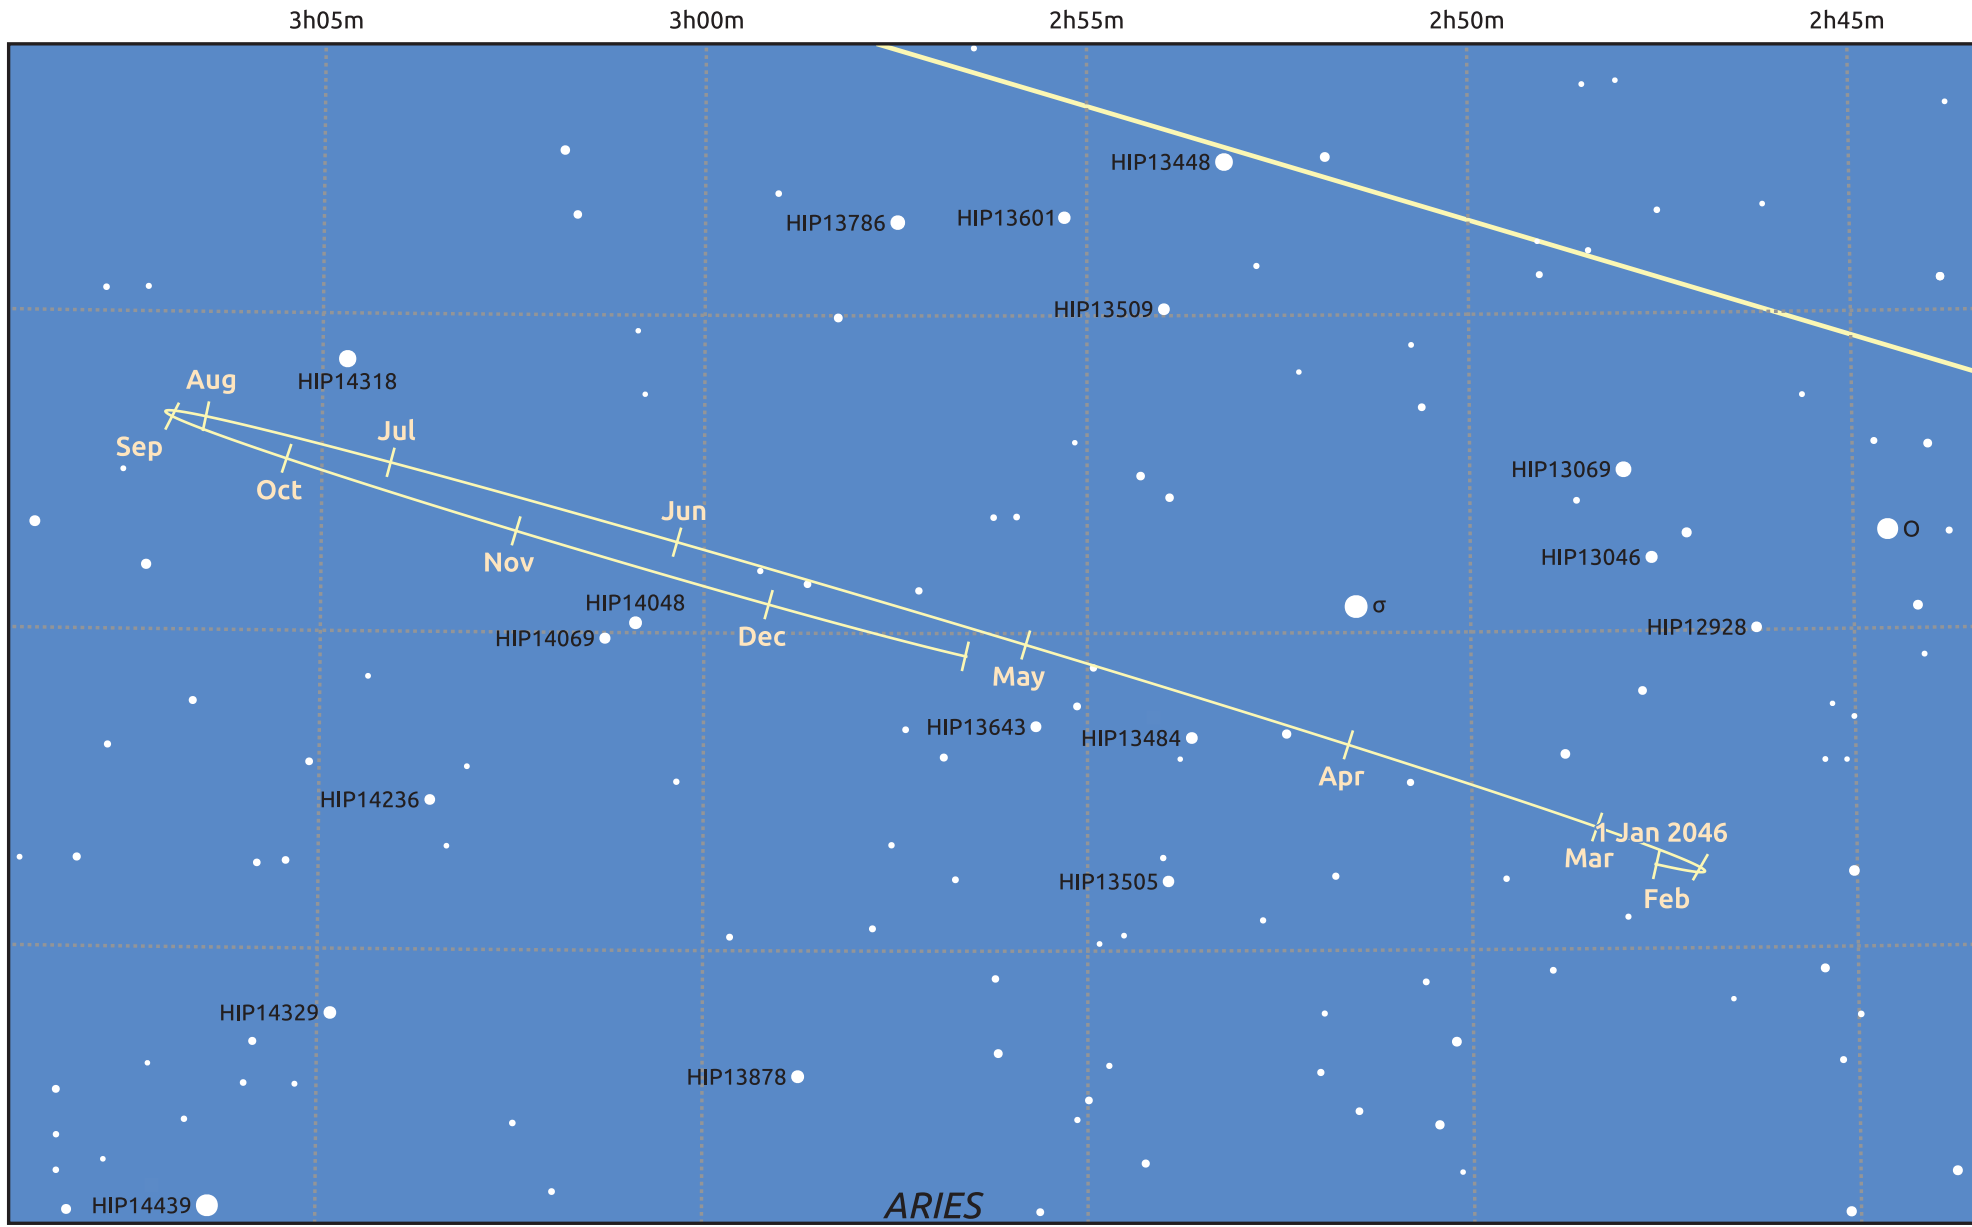

The path of Neptune in 2046

© Dominic Ford 2011–2025. Date markers placed at midnight UTC. Downloaded from <https://in-the-sky.org>

Magnitude scale: ● 10.0 ● 9.0 ● 8.0 ● 7.0 ● 6.0 ● 5.0

— Ecliptic Plane

- Galaxy
- Bright nebula
- Open cluster
- Globular cluster
- ◆ Planetary nebula

Date	Mag	Angular size
2046 Jan 1	7.8	2.3"
2046 Apr 1	7.9	2.2"
2046 Jul 1	7.9	2.2"
2046 Oct 1	7.8	2.4"
2047 Jan 1	7.8	2.3"