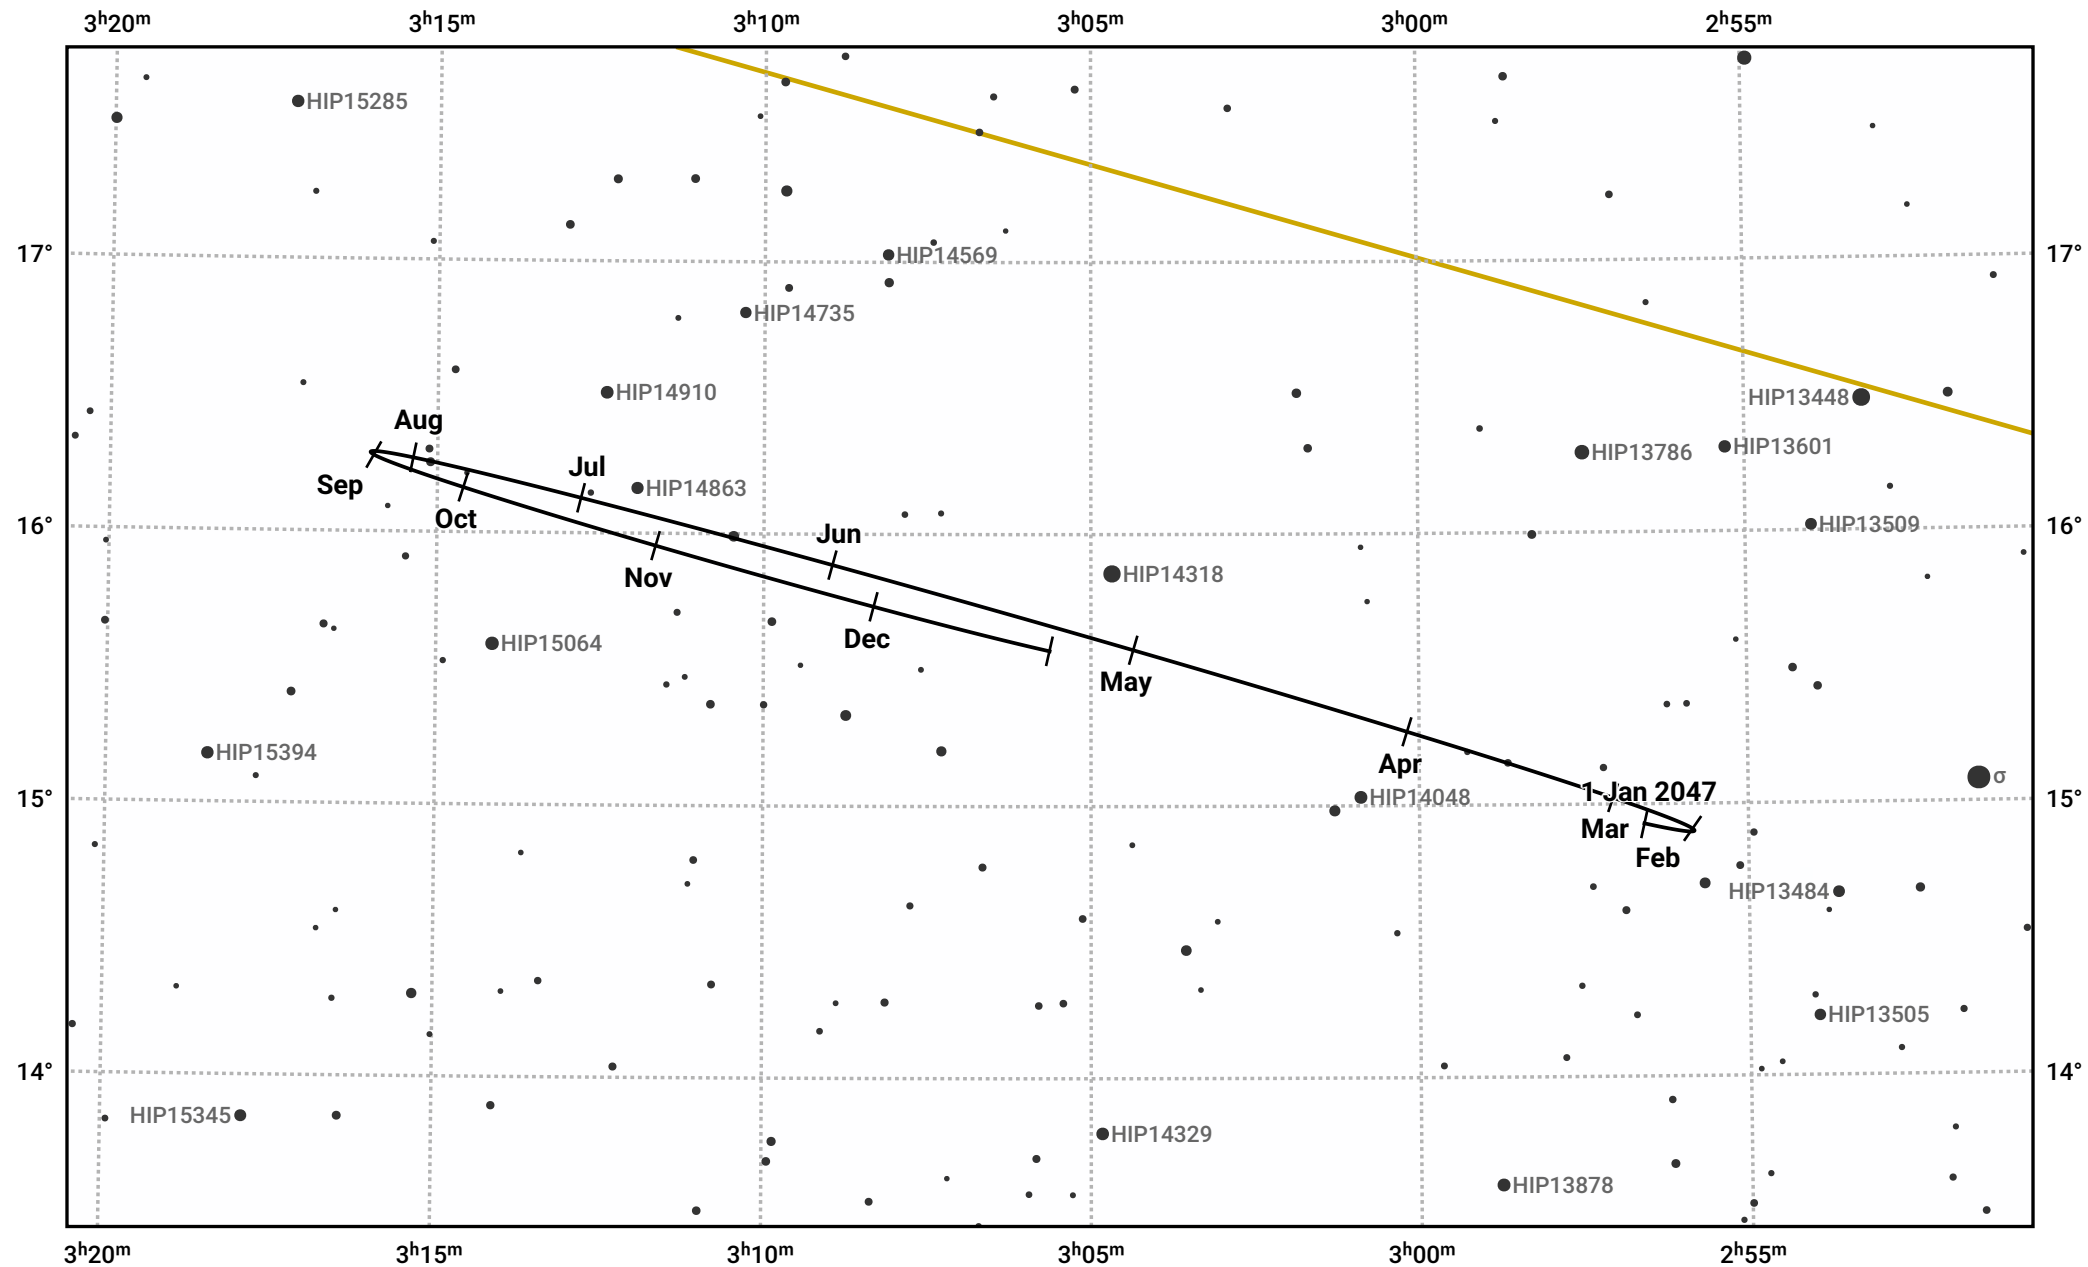

# The path of Neptune in 2047

© Dominic Ford 2011–2023. Date markers placed at midnight UTC. Downloaded from <https://in-the-sky.org>

Magnitude scale:  10.0  9.0  8.0  7.0  6.0  5.0

Ecliptic Plane

- Galaxy
- Bright nebula
- Open cluster
- Globular cluster

Date	Mag	Angular size
2047 Jan 1	7.8	2.3"
2047 Apr 1	7.9	2.2"
2047 Jul 1	7.9	2.2"
2047 Oct 1	7.8	2.3"
2048 Jan 1	7.8	2.3"