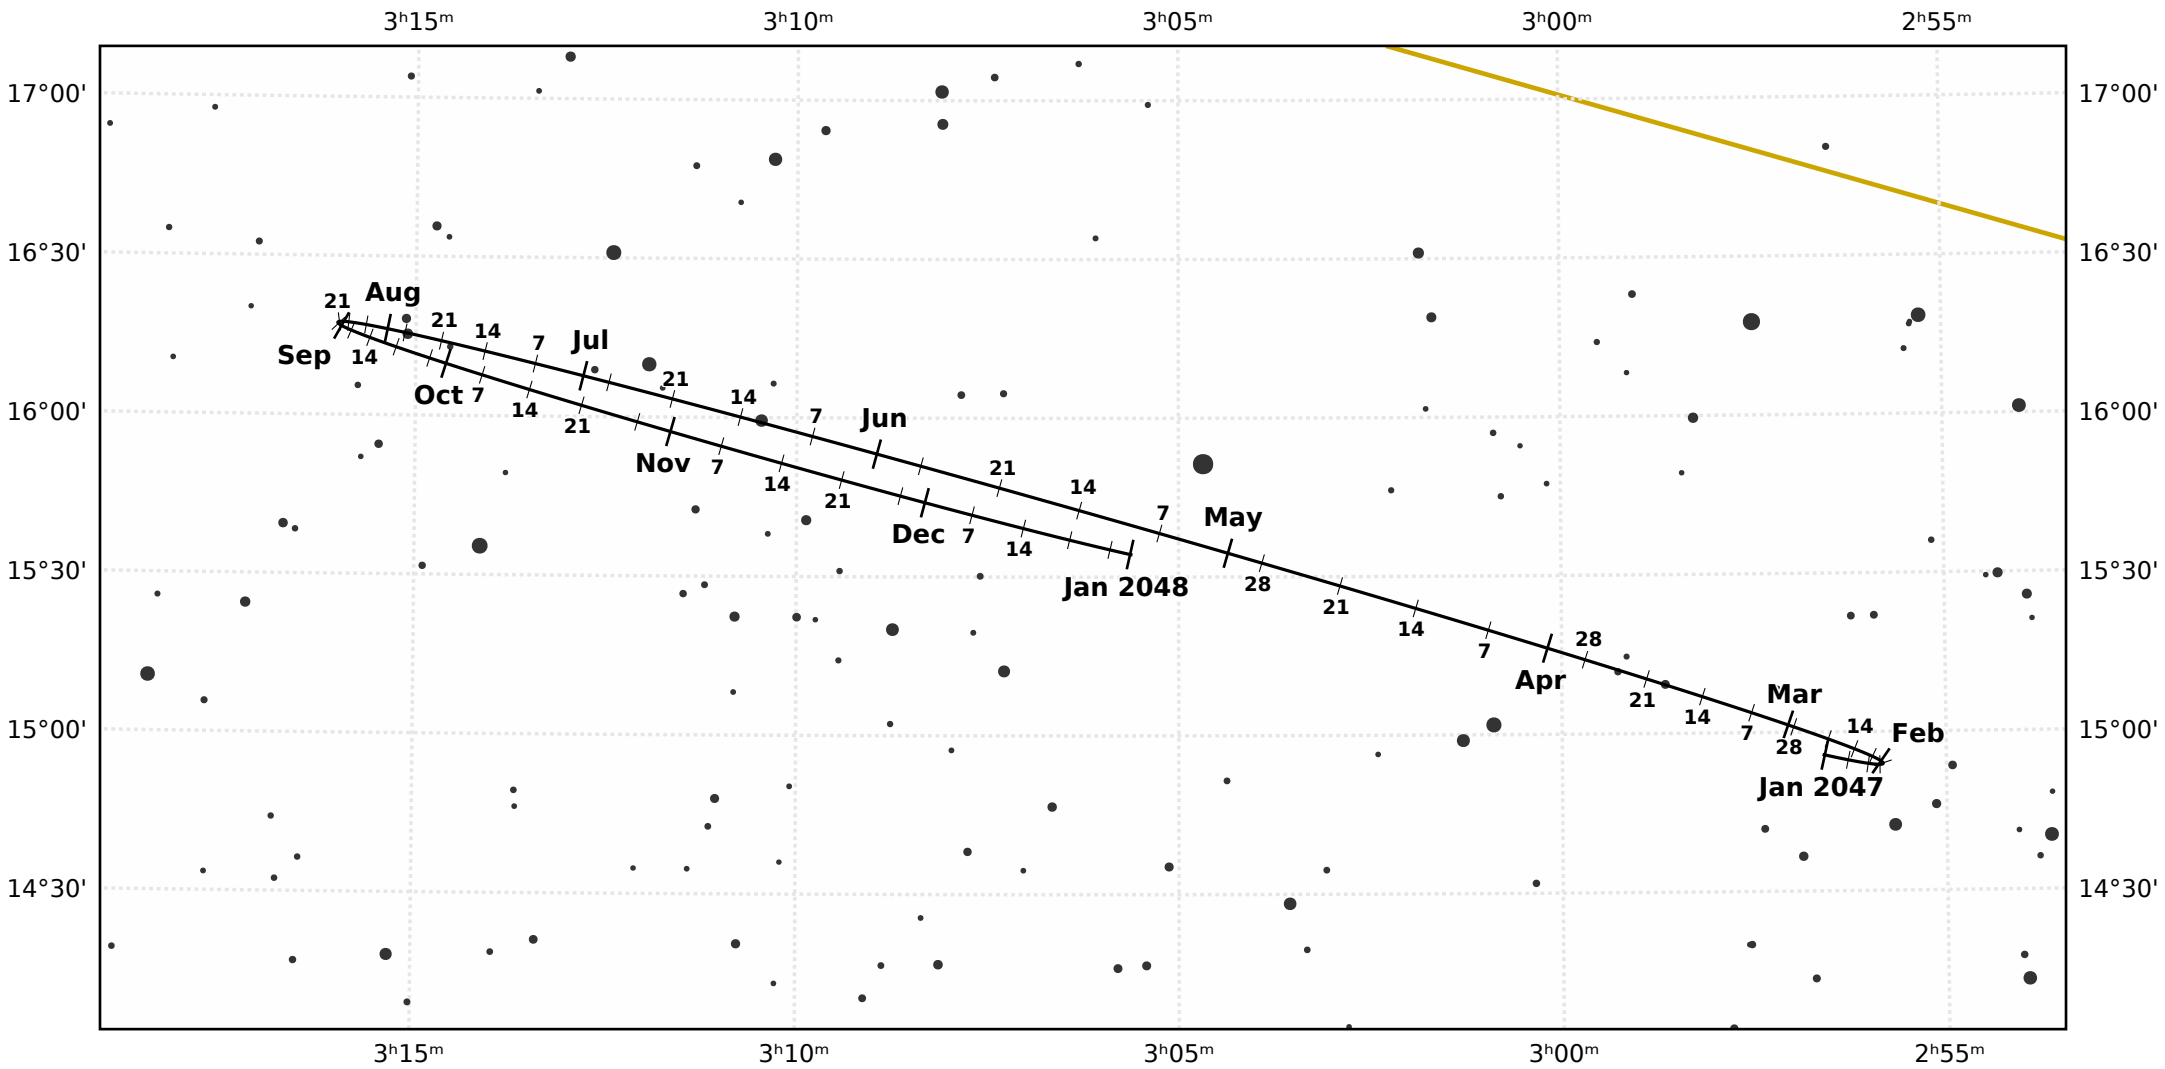

The path of Neptune in 2047

© Dominic Ford 2011-2020. Downloaded from <https://in-the-sky.org>

Magnitude scale: •10.5 •10.0 •9.5 •9.0 •8.5 •8.0 •7.5 •7.0 ●6.5 ●6.0

— The Equator — Ecliptic Plane — Galactic Plane