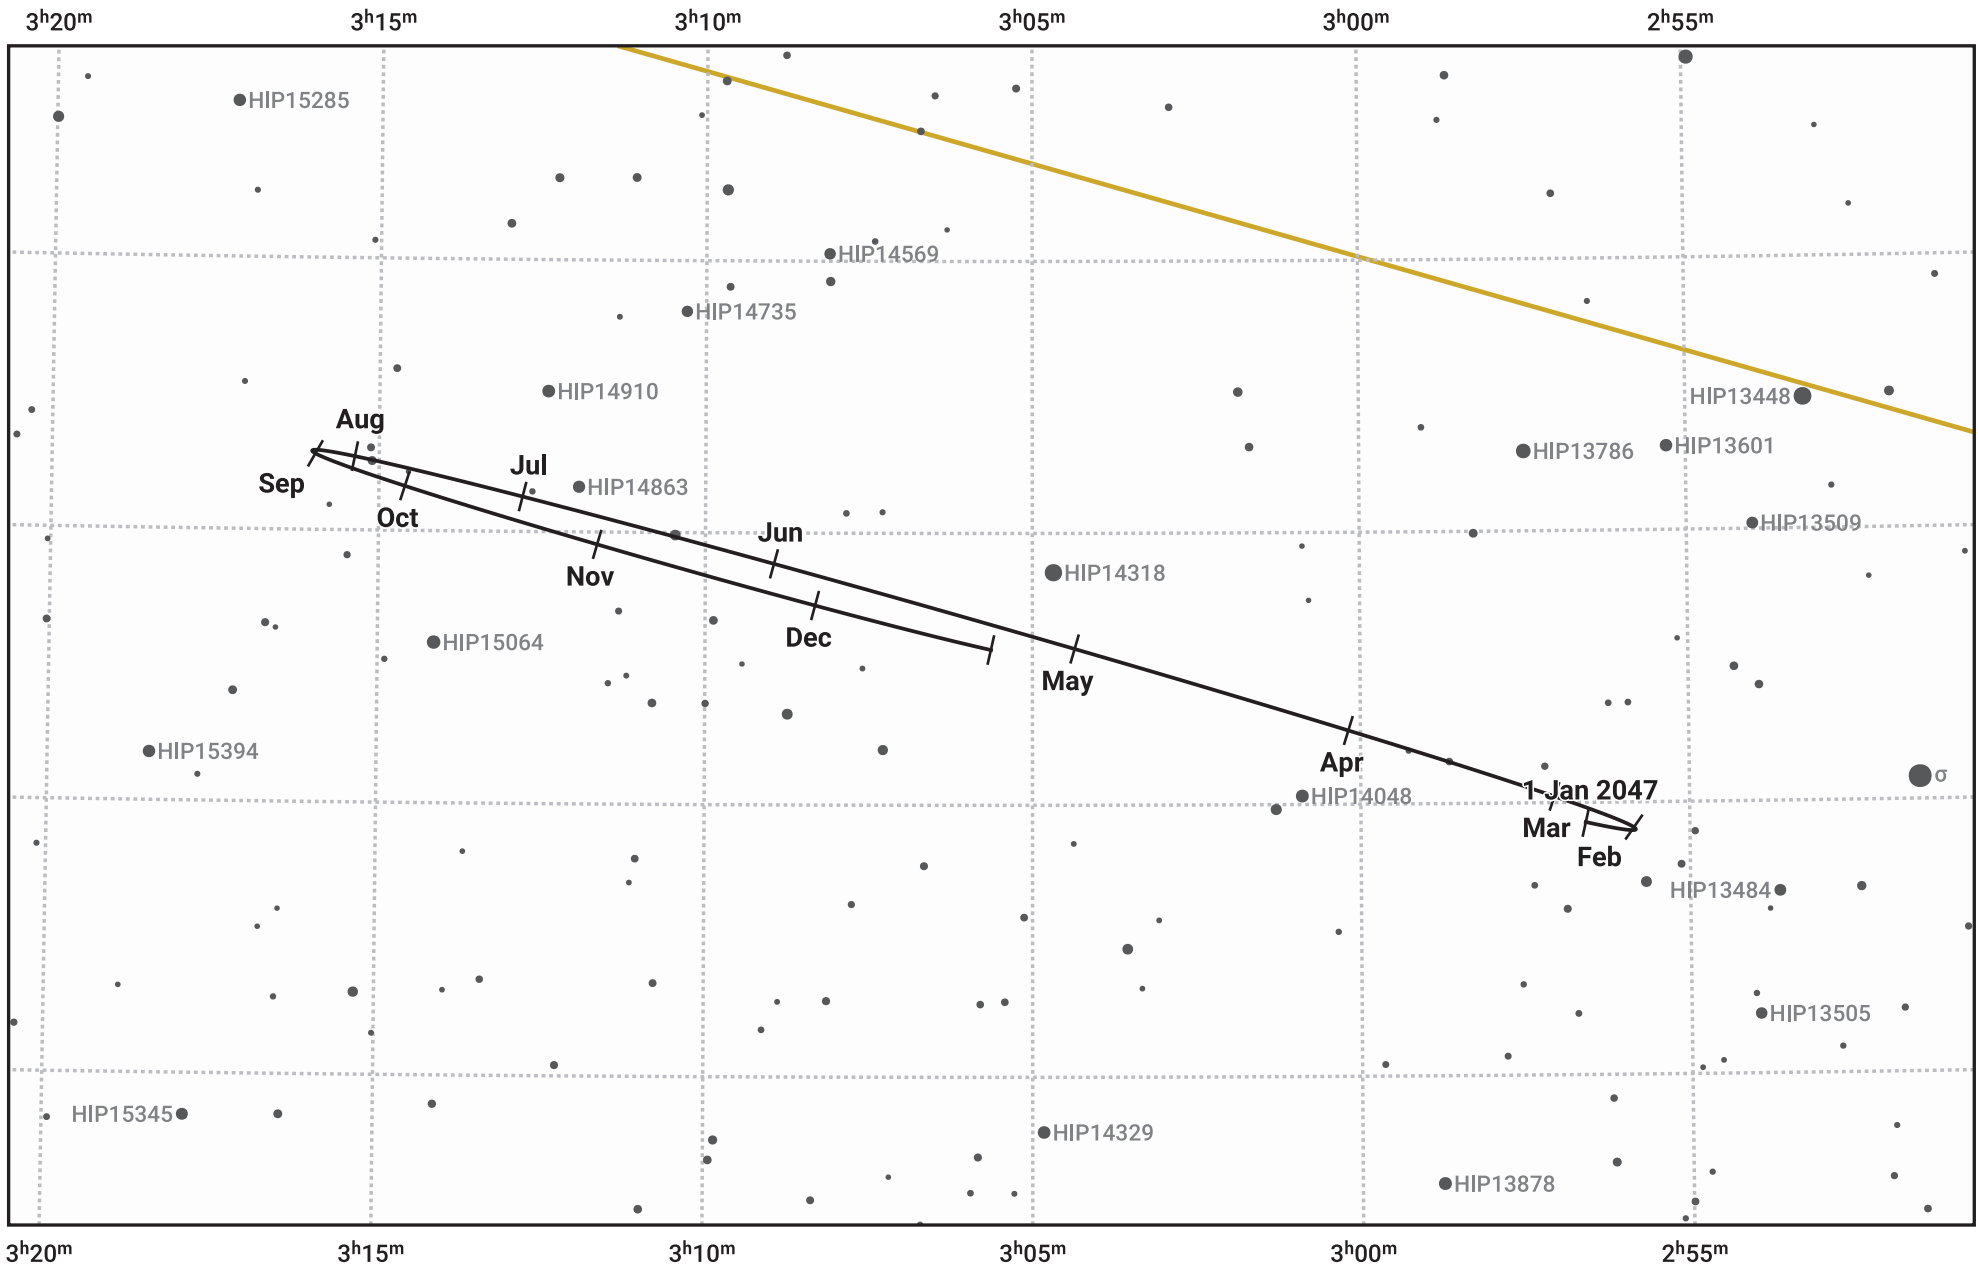

The path of Neptune in 2047

© Dominic Ford 2011–2023. Date markers placed at midnight UTC. Downloaded from <https://in-the-sky.org>

Magnitude scale: • 10.0 • 9.0 • 8.0 • 7.0 • 6.0 • 5.0

— Ecliptic Plane

● Galaxy
 ■ Bright nebula
 ● Open cluster
 ⊕ Globular cluster

Date	Mag	Angular size
2047 Jan 1	7.8	2.3"
2047 Apr 1	7.9	2.2"
2047 Jul 1	7.9	2.2"
2047 Oct 1	7.8	2.3"
2048 Jan 1	7.8	2.3"