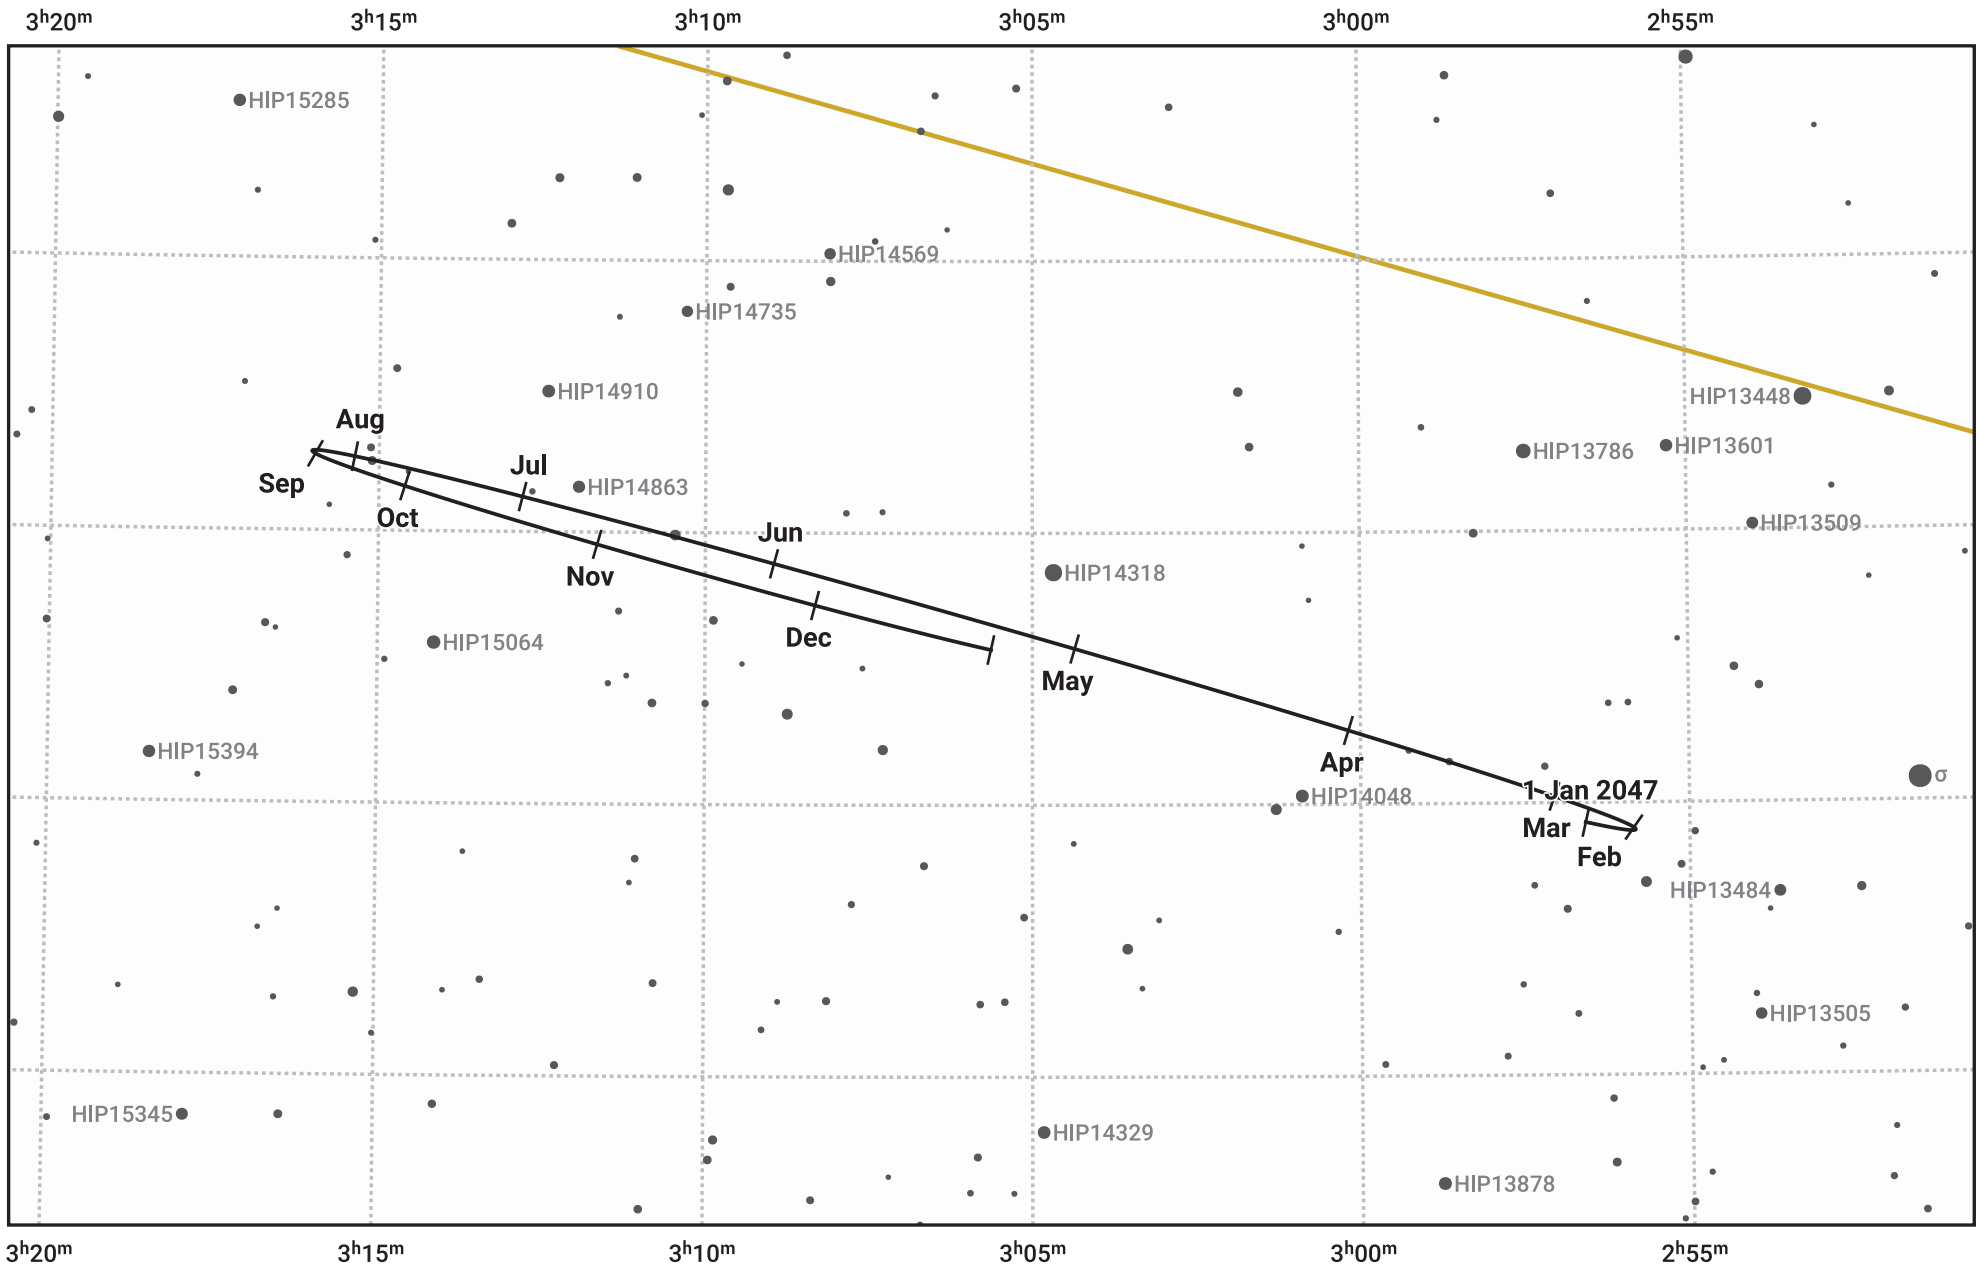

The path of Neptune in 2047

© Dominic Ford 2011–2024. Date markers placed at midnight UTC. Downloaded from <https://in-the-sky.org>

Magnitude scale: • 10.0 • 9.0 • 8.0 • 7.0 • 6.0 • 5.0

— Ecliptic Plane

- Galaxy
- Bright nebula
- Open cluster
- ⊕ Globular cluster

Date	Mag	Angular size
2047 Jan 1	7.8	2.3"
2047 Apr 1	7.9	2.2"
2047 Jul 1	7.9	2.2"
2047 Oct 1	7.8	2.3"
2048 Jan 1	7.8	2.3"