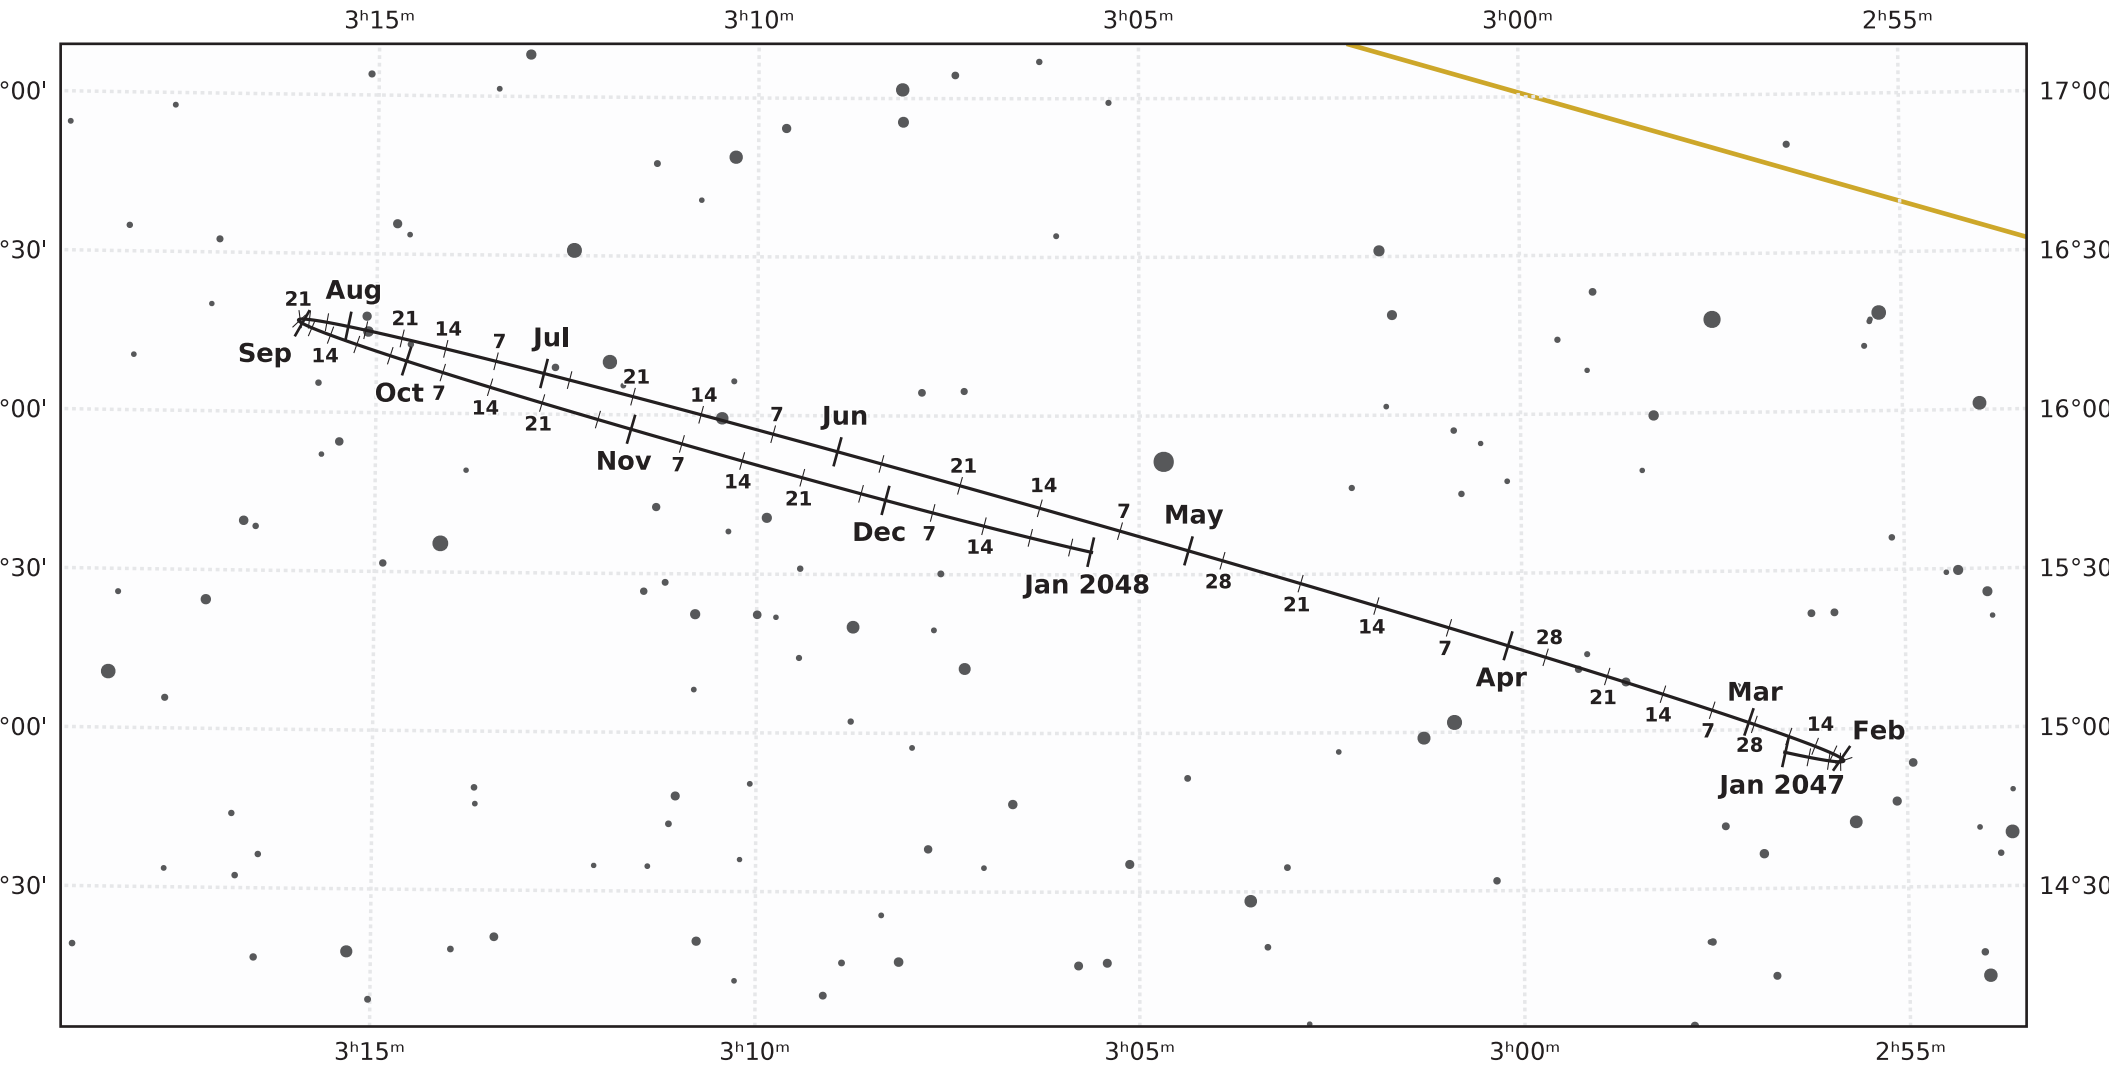

The path of Neptune in 2047

© Dominic Ford 2011-2020. Downloaded from <https://in-the-sky.org>

Magnitude scale: •10.5 •10.0 •9.5 •9.0 •8.5 •8.0 •7.5 •7.0 ●6.5 ●6.0

— The Equator — Ecliptic Plane — Galactic Plane