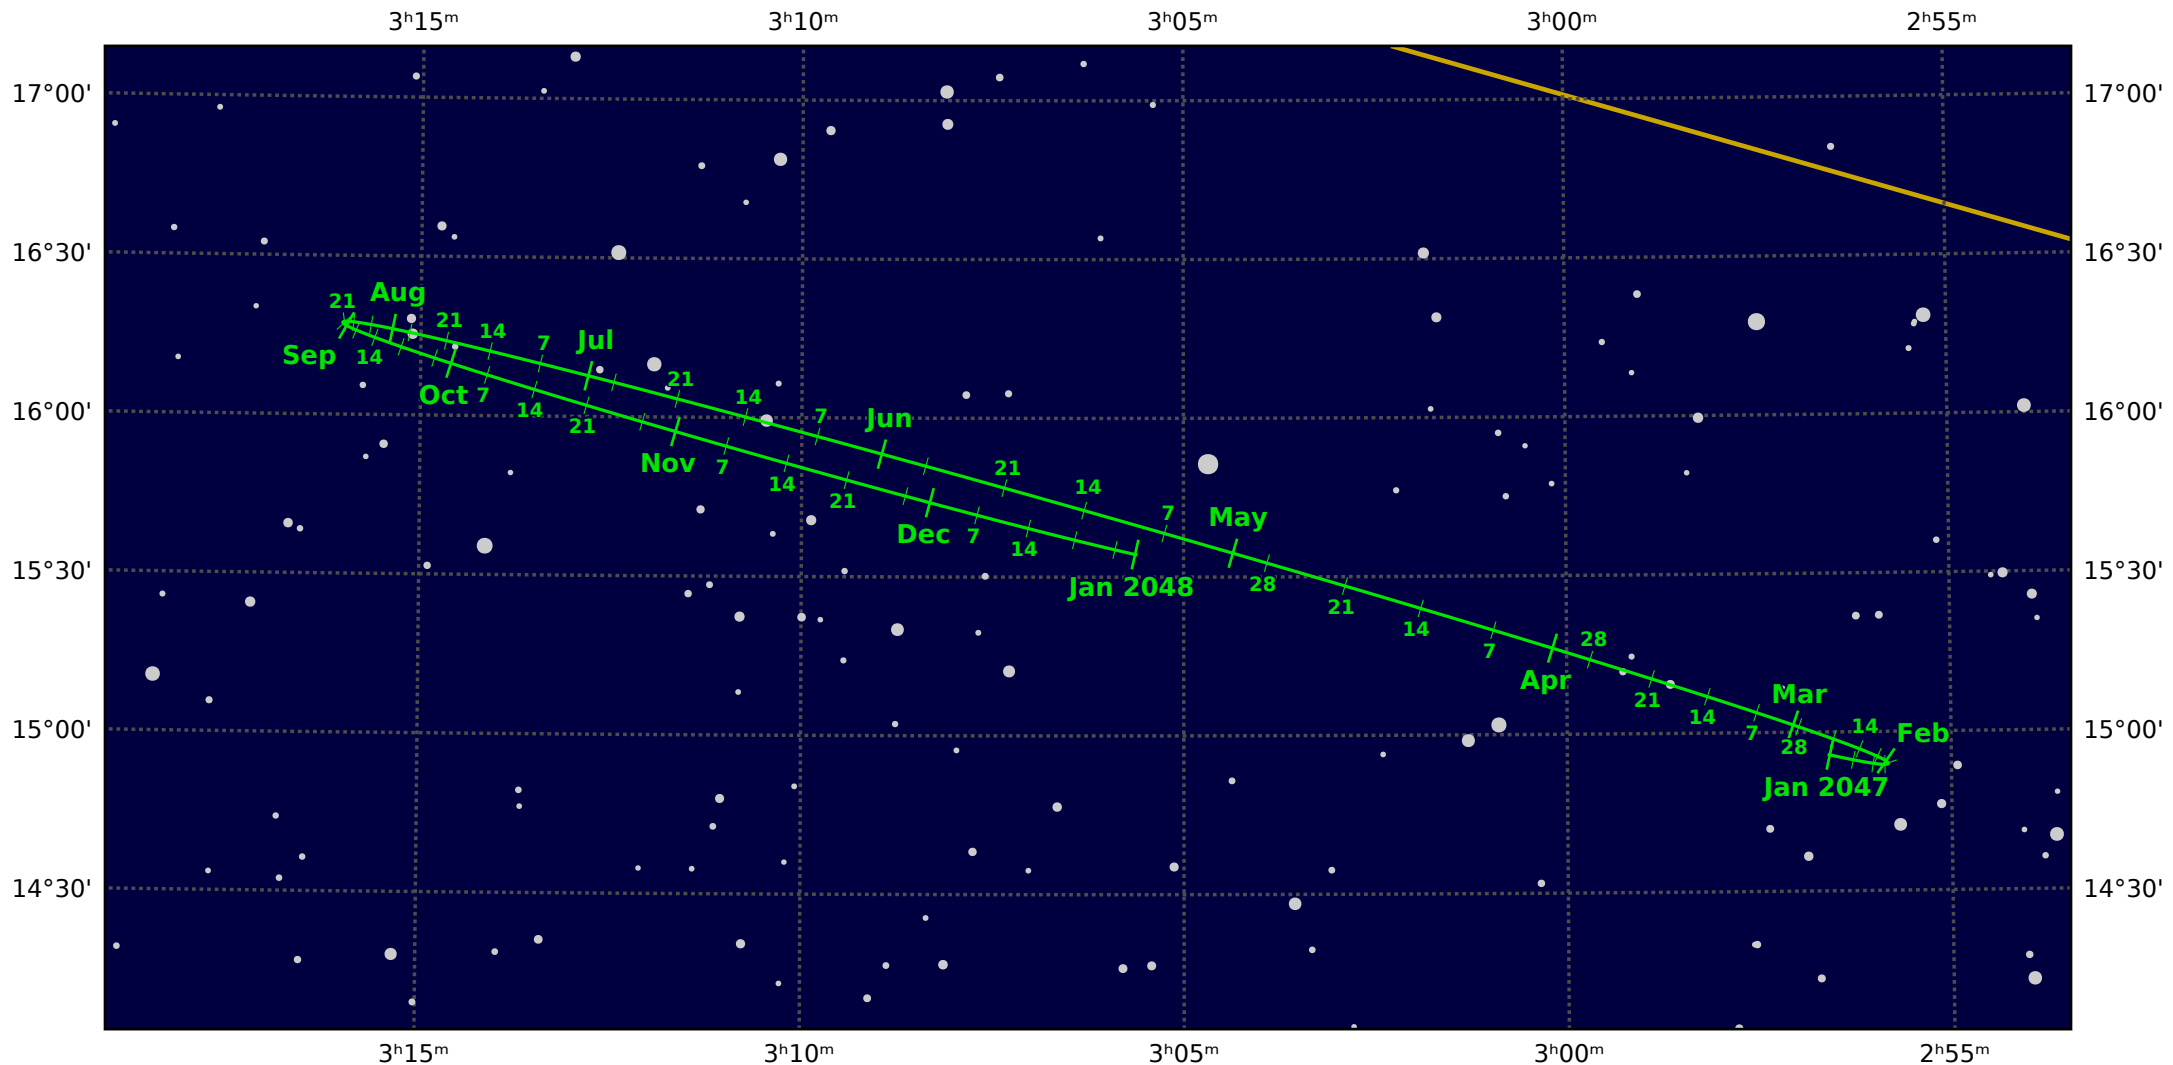

The path of Neptune in 2047

© Dominic Ford 2011-2020. Downloaded from <https://in-the-sky.org>

Magnitude scale: •10.5 •10.0 •9.5 •9.0 •8.5 •8.0 •7.5 •7.0 ●6.5 ●6.0

— Ecliptic Plane — Galactic Plane