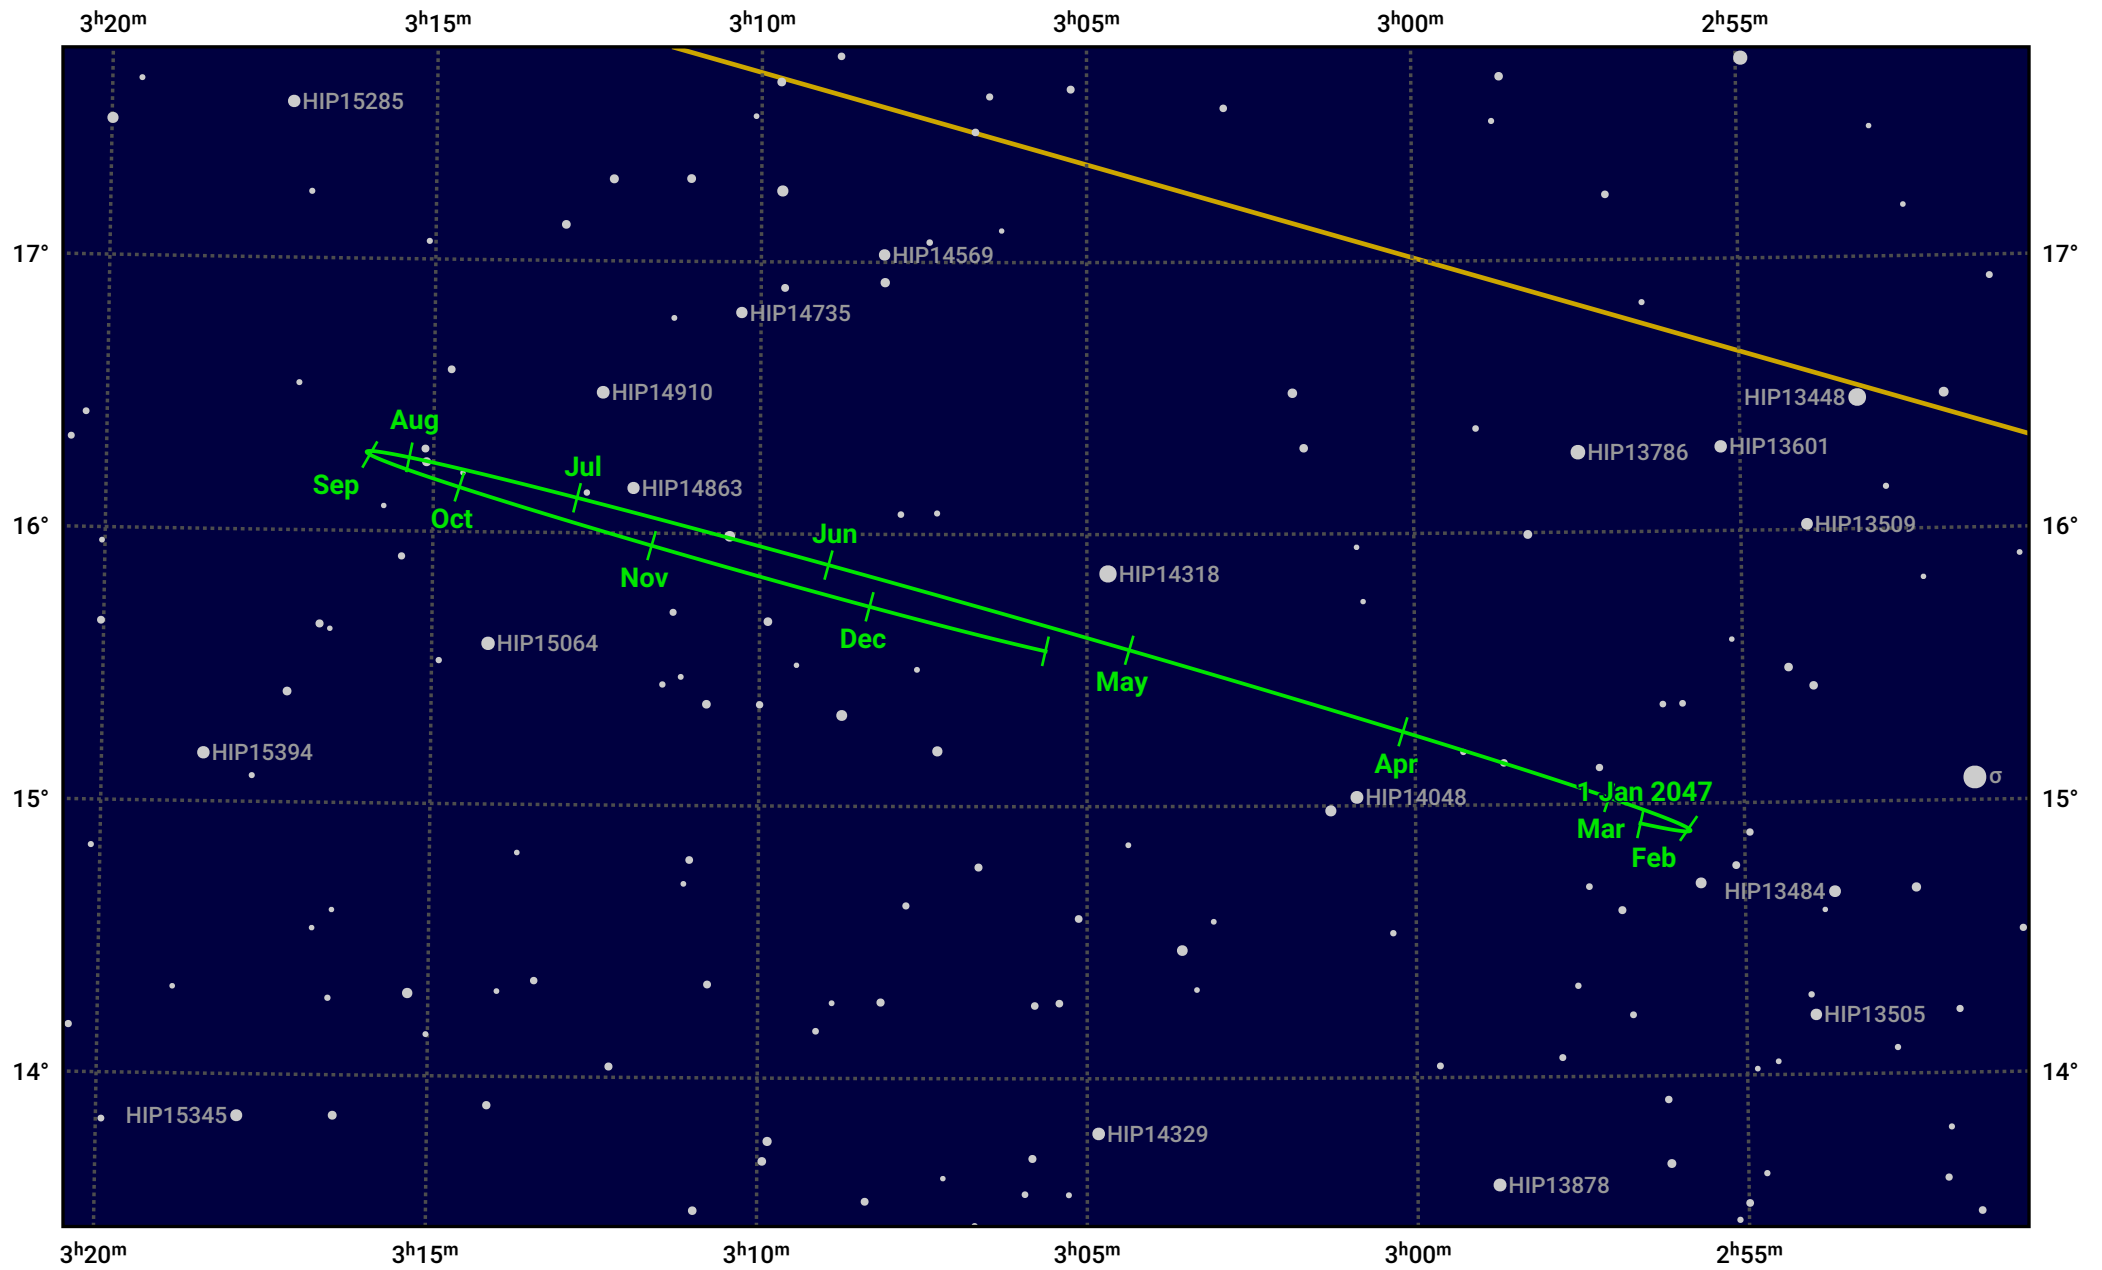

The path of Neptune in 2047

© Dominic Ford 2011–2023. Date markers placed at midnight UTC. Downloaded from <https://in-the-sky.org>

Magnitude scale: ● 10.0 ● 9.0 ● 8.0 ● 7.0 ● 6.0 ● 5.0

— Ecliptic Plane

● Galaxy ● Bright nebula ● Open cluster ● Globular cluster

Date	Mag	Angular size
2047 Jan 1	7.8	2.3"
2047 Apr 1	7.9	2.2"
2047 Jul 1	7.9	2.2"
2047 Oct 1	7.8	2.3"
2048 Jan 1	7.8	2.3"