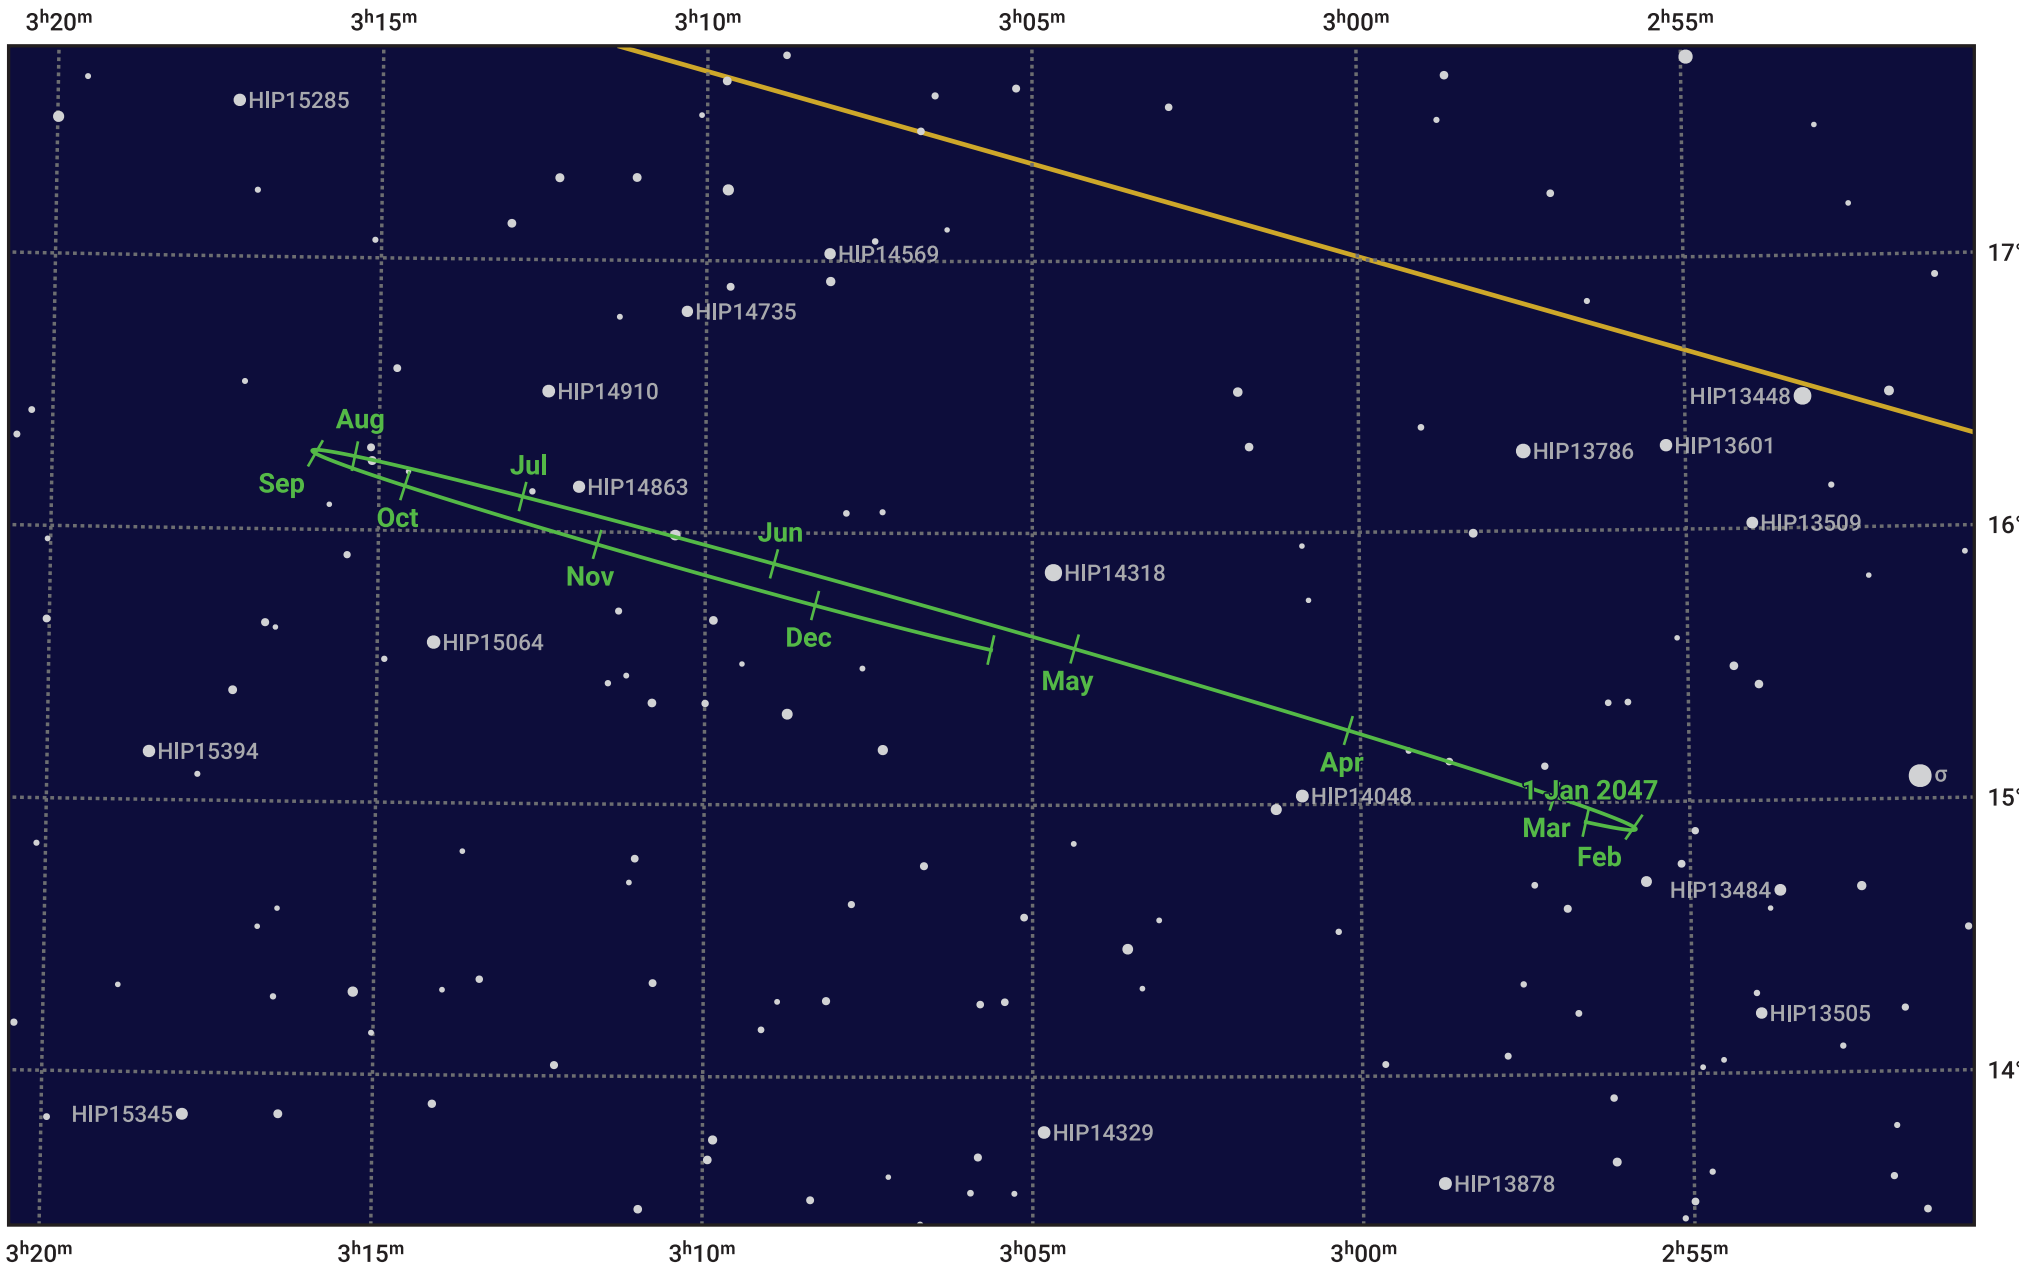

The path of Neptune in 2047

© Dominic Ford 2011–2024. Date markers placed at midnight UTC. Downloaded from <https://in-the-sky.org>

Magnitude scale: • 10.0 • 9.0 • 8.0 • 7.0 • 6.0 • 5.0

— Ecliptic Plane

- Galaxy
- Bright nebula
- Open cluster
- ⊕ Globular cluster

Date	Mag	Angular size
2047 Jan 1	7.8	2.3"
2047 Apr 1	7.9	2.2"
2047 Jul 1	7.9	2.2"
2047 Oct 1	7.8	2.3"
2048 Jan 1	7.8	2.3"