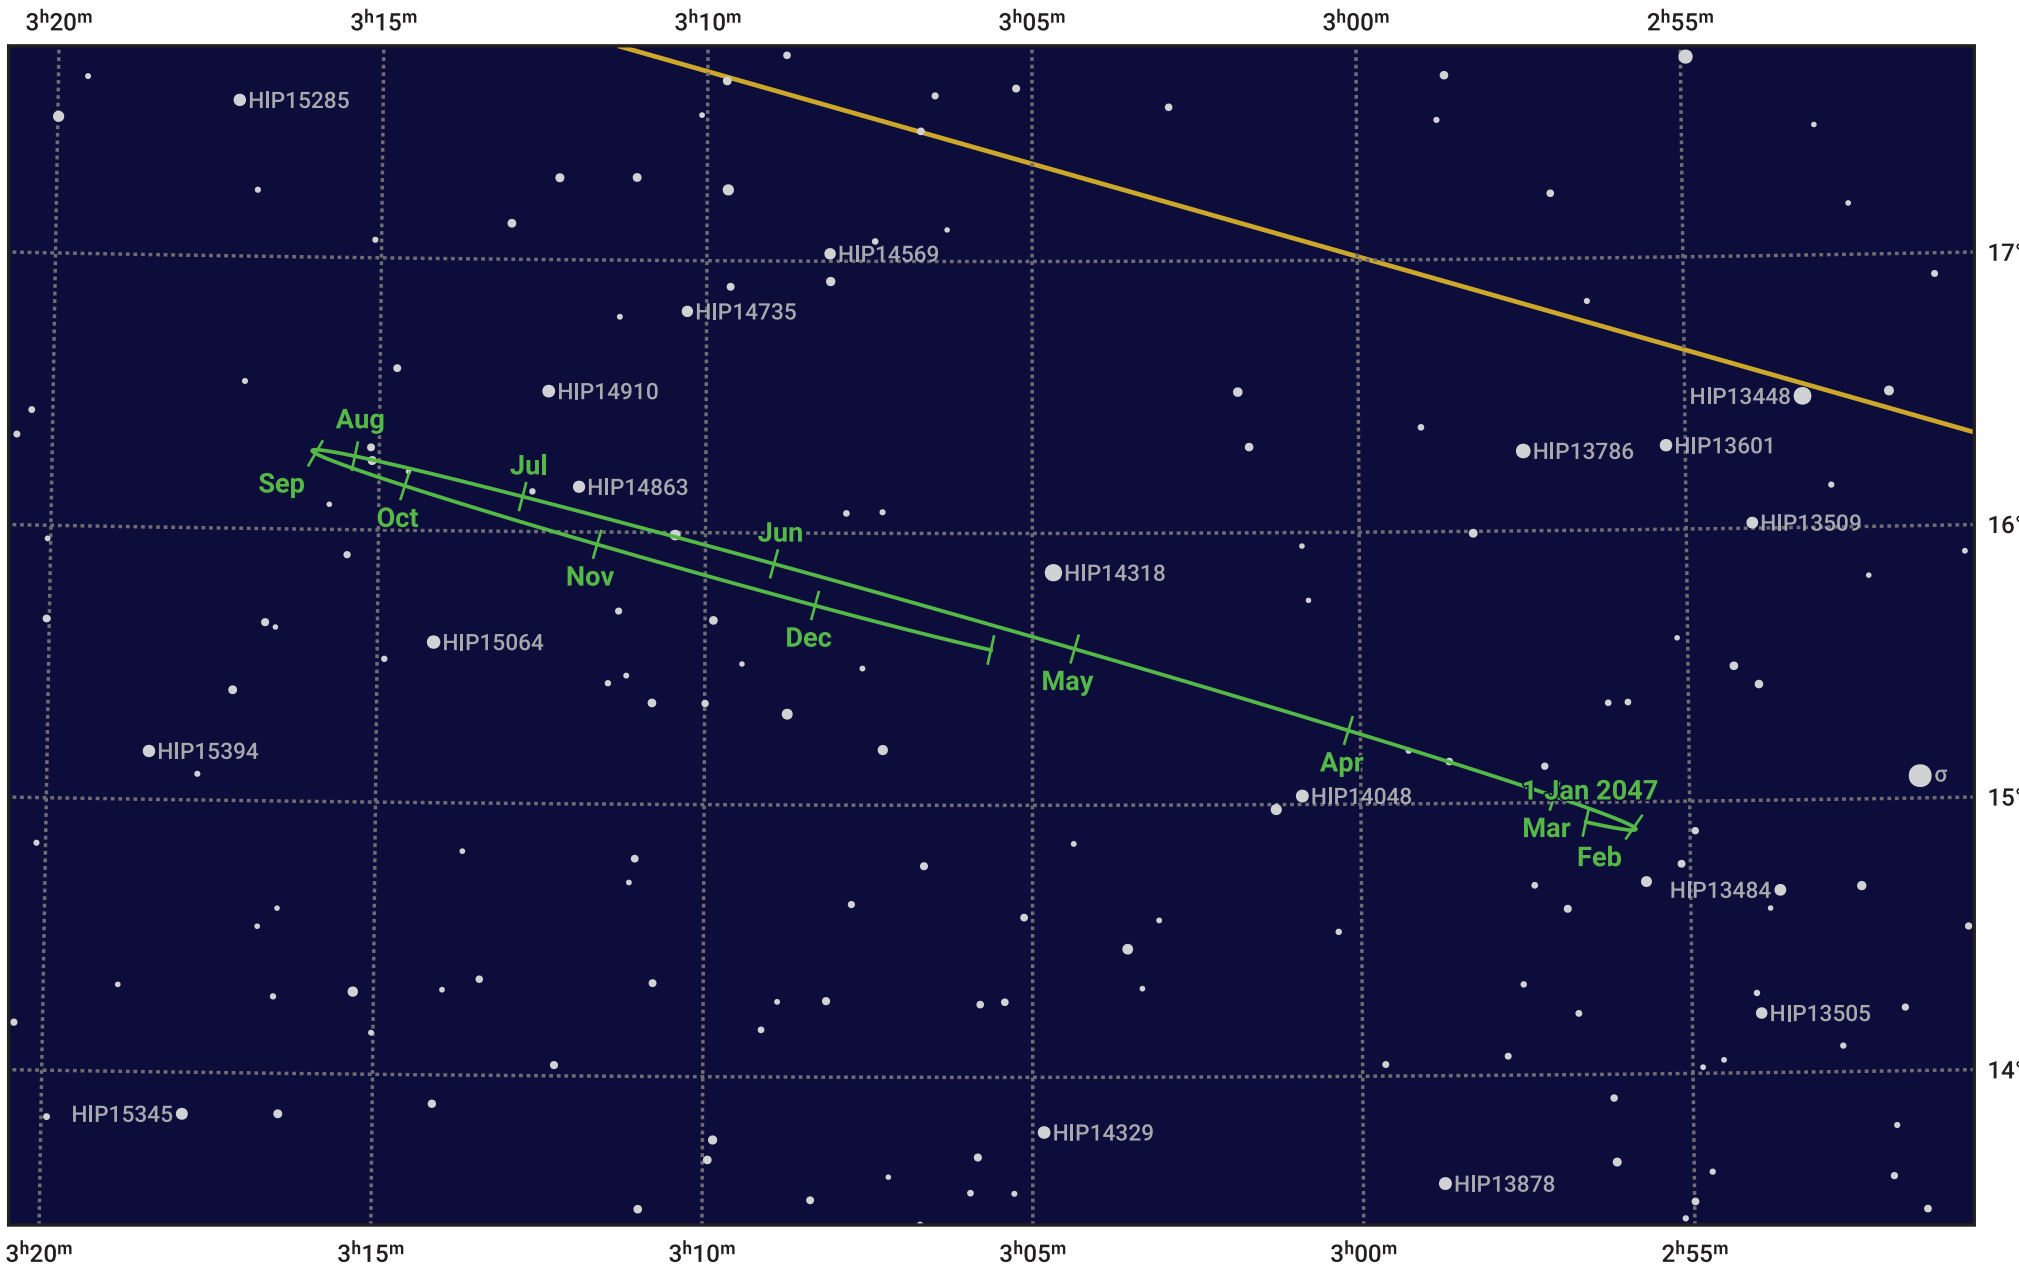

The path of Neptune in 2047

© Dominic Ford 2011–2023. Date markers placed at midnight UTC. Downloaded from <https://in-the-sky.org>

Magnitude scale: • 10.0 • 9.0 • 8.0 • 7.0 • 6.0 • 5.0

— Ecliptic Plane

- Galaxy
- Bright nebula
- Open cluster
- ⊕ Globular cluster

Date	Mag	Angular size
2047 Jan 1	7.8	2.3"
2047 Apr 1	7.9	2.2"
2047 Jul 1	7.9	2.2"
2047 Oct 1	7.8	2.3"
2048 Jan 1	7.8	2.3"