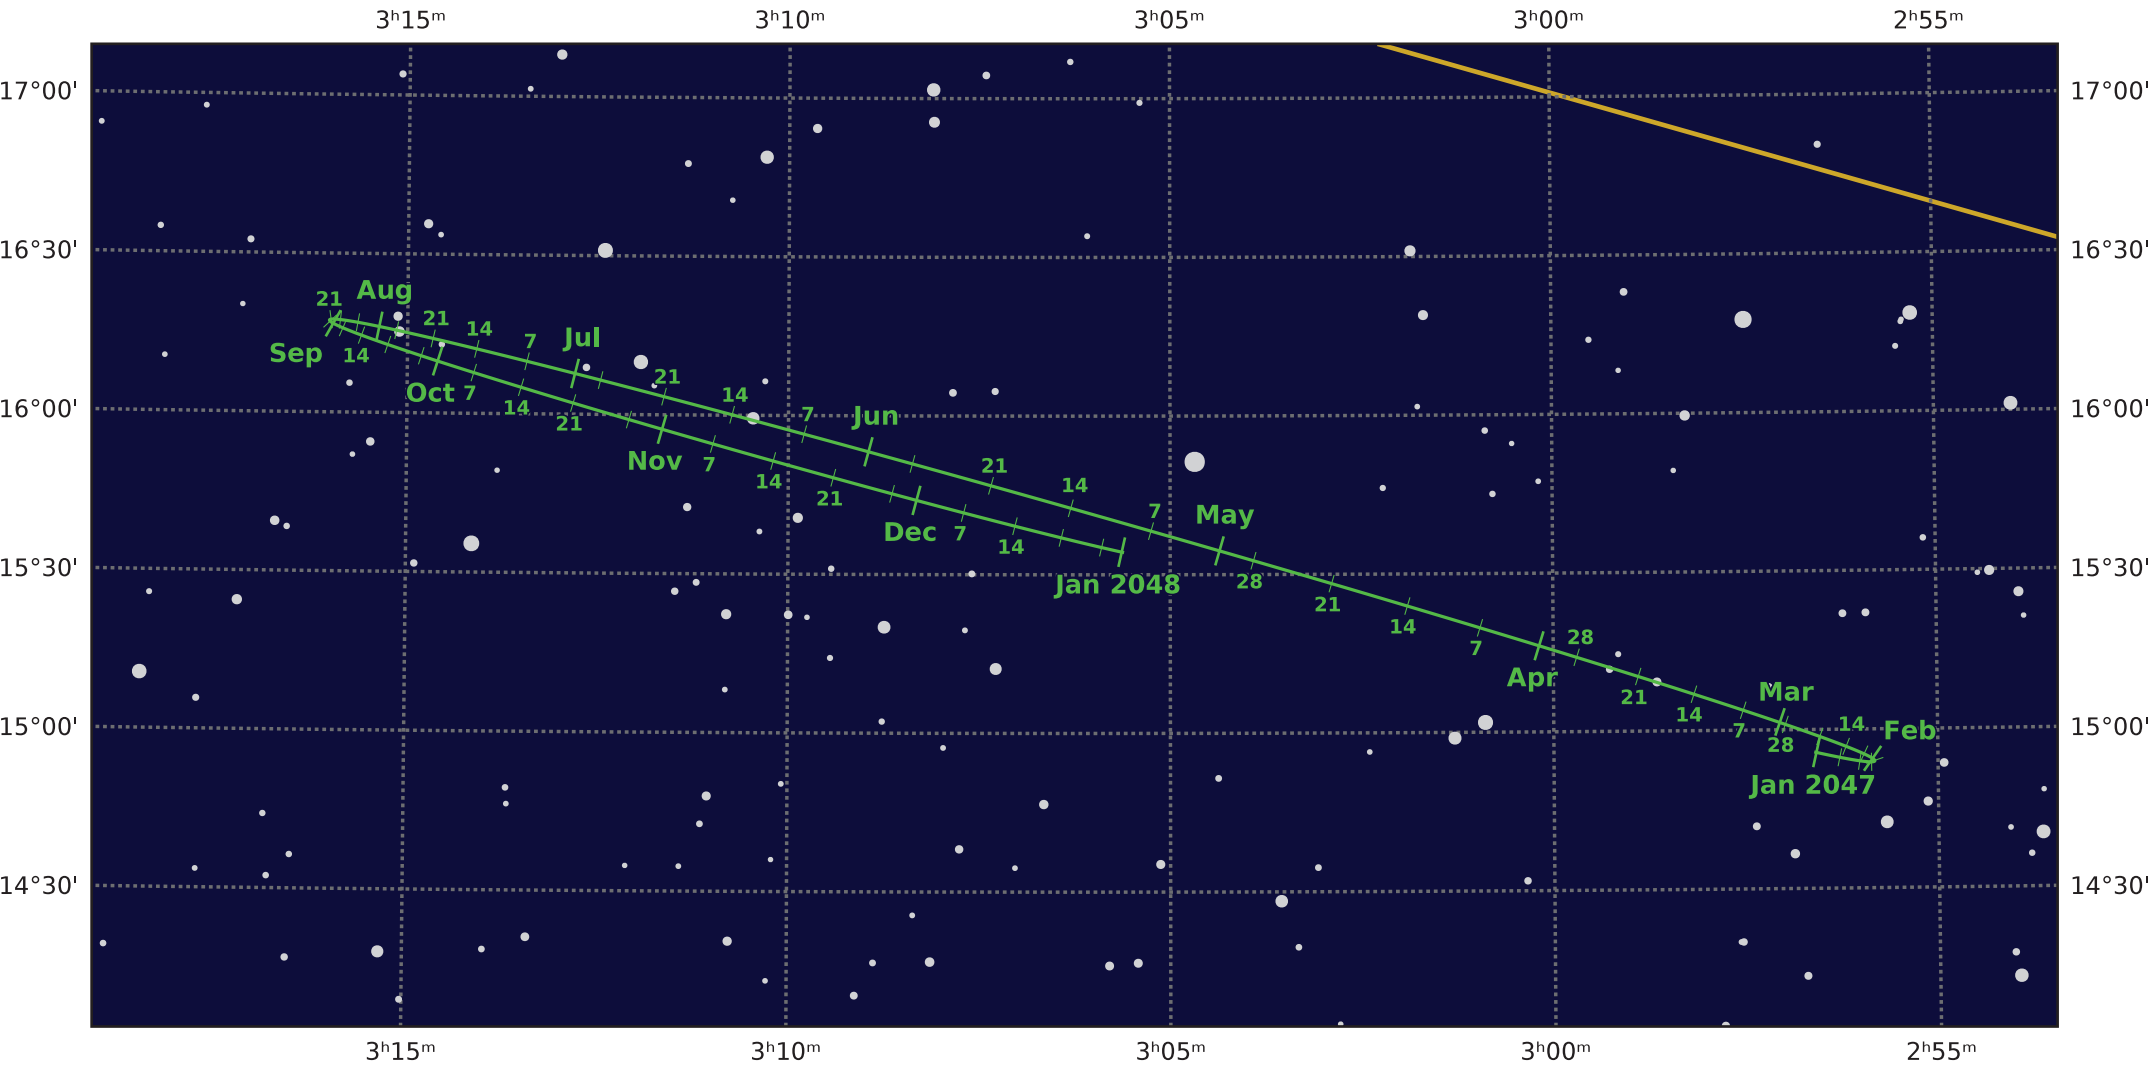

The path of Neptune in 2047

© Dominic Ford 2011-2020. Downloaded from <https://in-the-sky.org>

Magnitude scale: •10.5 •10.0 •9.5 •9.0 •8.5 •8.0 •7.5 •7.0 •6.5 •6.0

— Ecliptic Plane — Galactic Plane