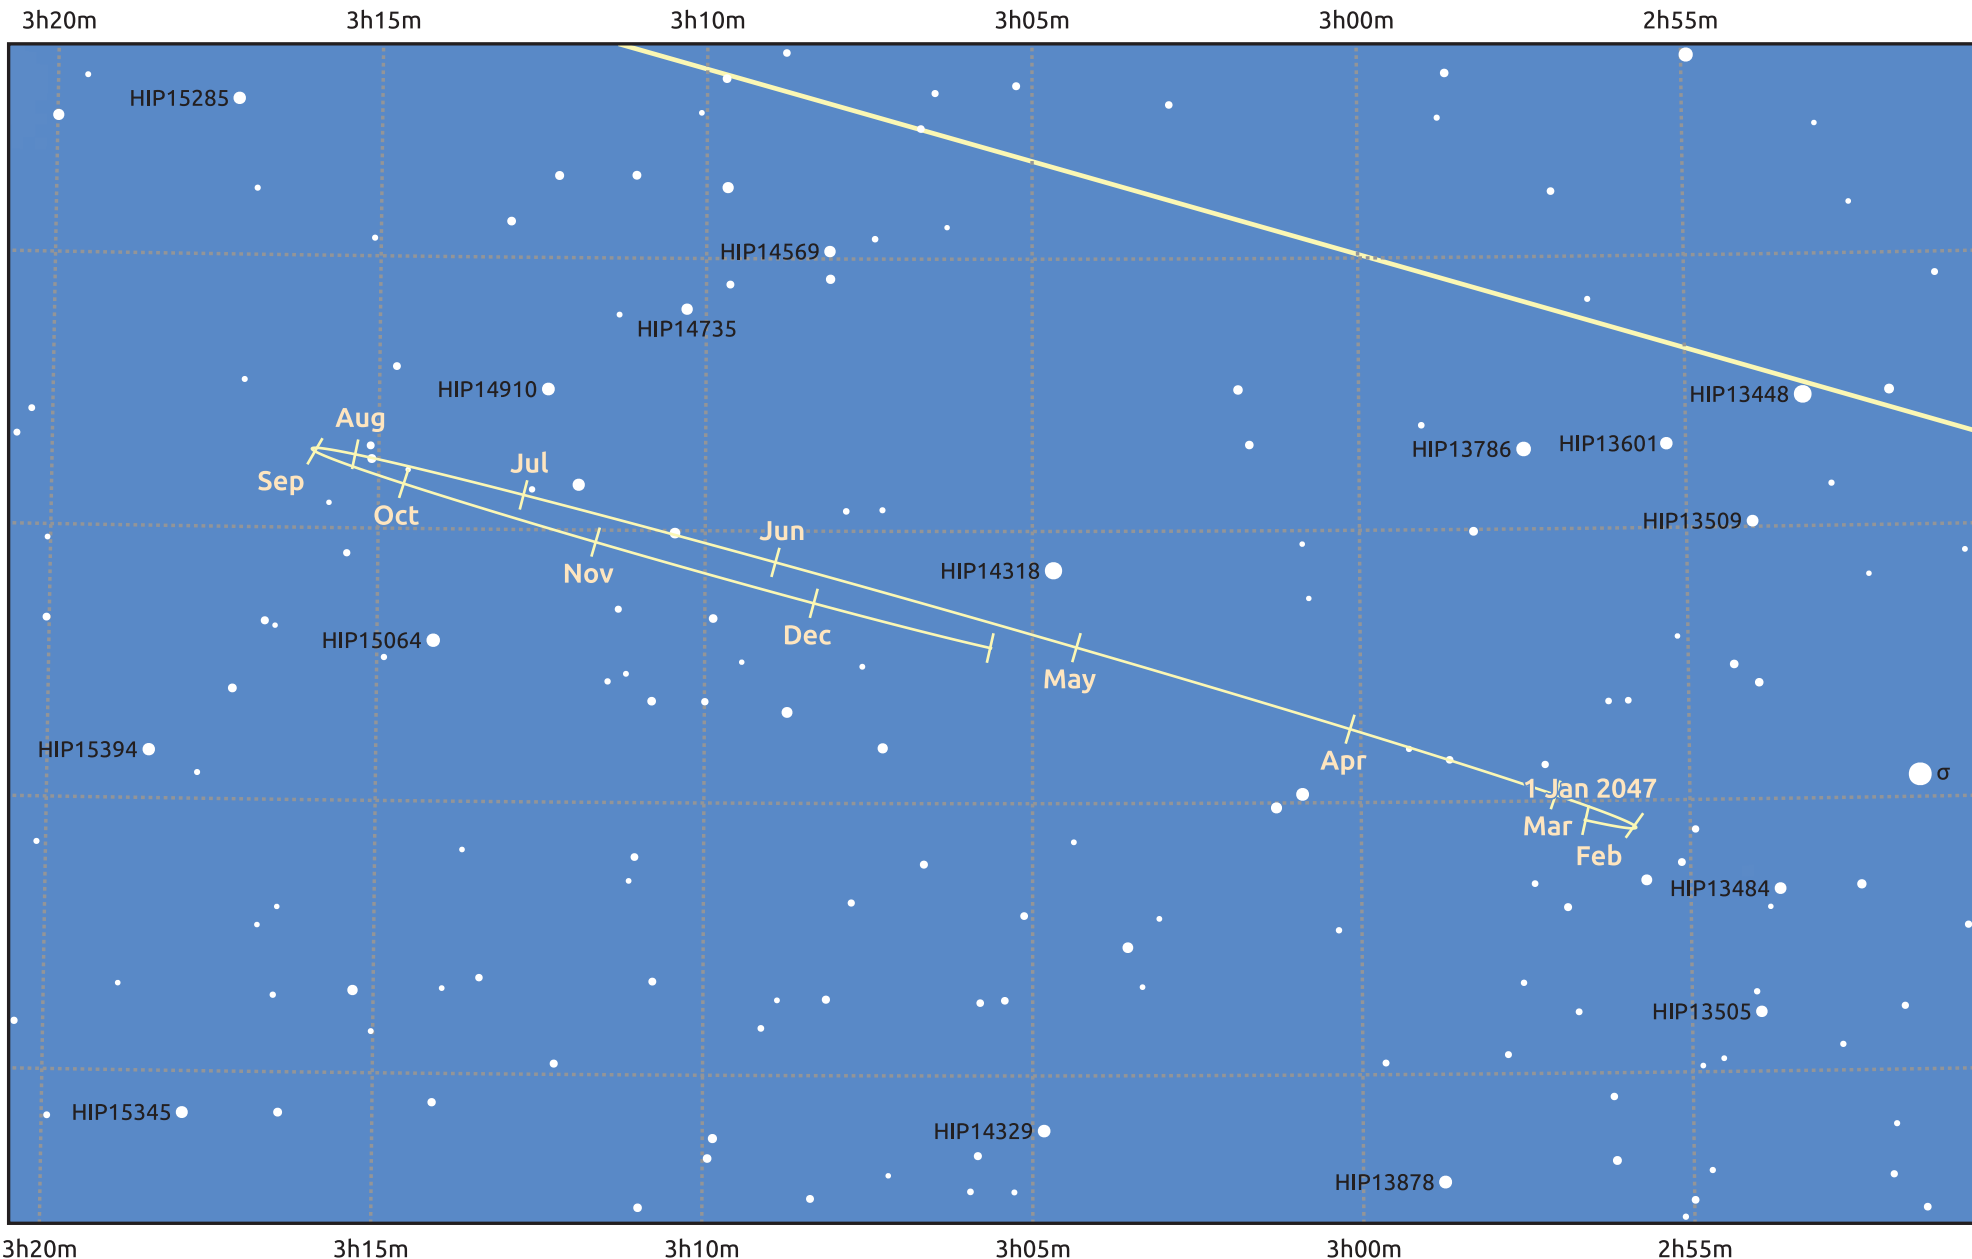

The path of Neptune in 2047

© Dominic Ford 2011–2025. Date markers placed at midnight UTC. Downloaded from <https://in-the-sky.org>

Magnitude scale: ● 10.0 ● 9.0 ● 8.0 ● 7.0 ● 6.0 ● 5.0

— Ecliptic Plane

- Galaxy
- Bright nebula
- Open cluster
- Globular cluster
- ◆ Planetary nebula

Date	Mag	Angular size
2047 Jan 1	7.8	2.3"
2047 Apr 1	7.9	2.2"
2047 Jul 1	7.9	2.2"
2047 Oct 1	7.8	2.3"
2048 Jan 1	7.8	2.3"