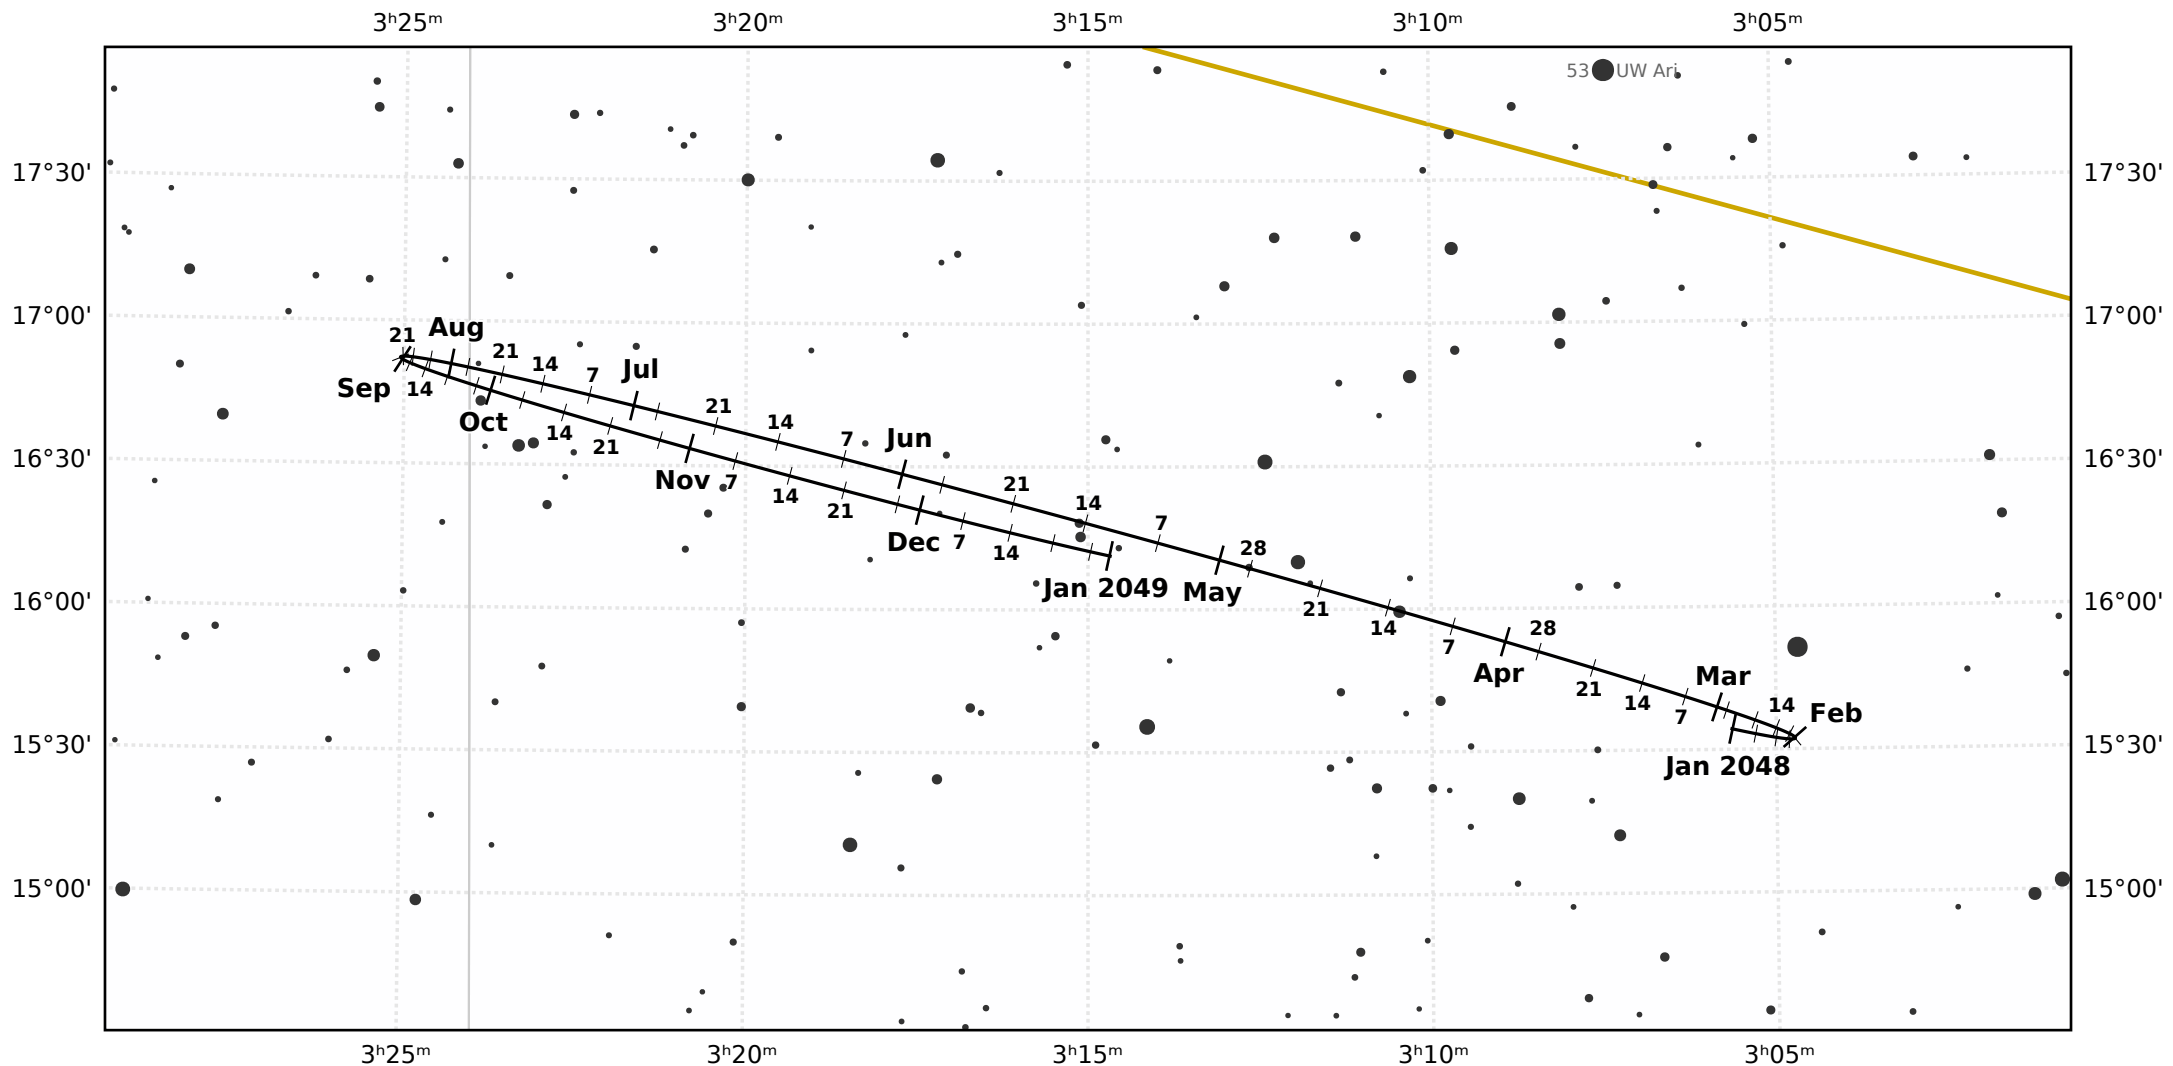

The path of Neptune in 2048

© Dominic Ford 2011-2020. Downloaded from <https://in-the-sky.org>

Magnitude scale: •10.5 •10.0 •9.5 •9.0 •8.5 •8.0 •7.5 •7.0 ●6.5 ●6.0

— The Equator — Ecliptic Plane — Galactic Plane