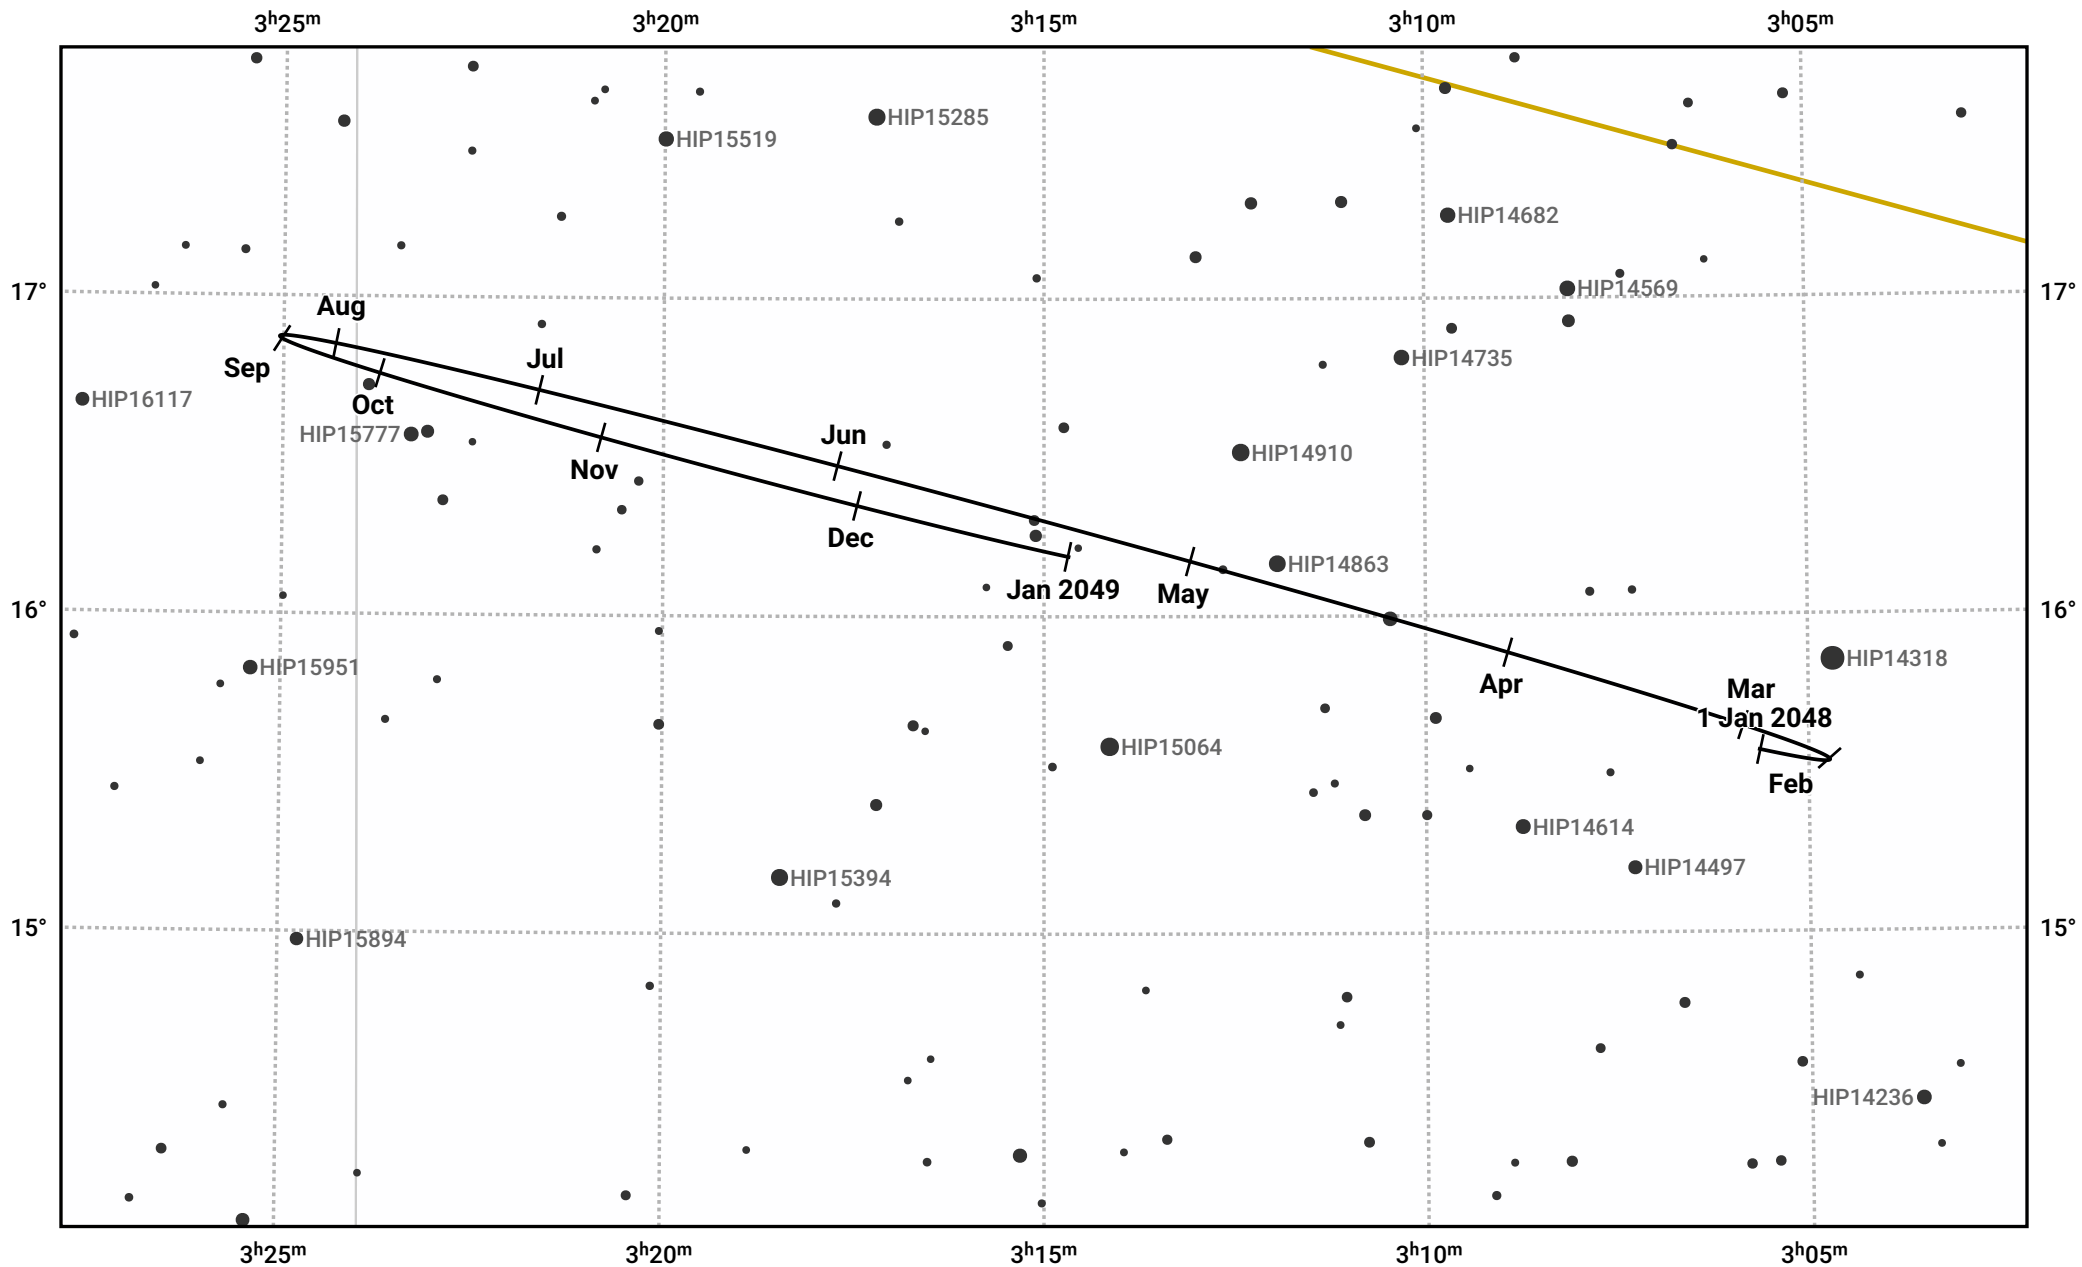

# The path of Neptune in 2048

© Dominic Ford 2011–2023. Date markers placed at midnight UTC. Downloaded from <https://in-the-sky.org>

Magnitude scale: • 10.0 • 9.0 • 8.0 • 7.0 ● 6.0

— Ecliptic Plane

● Galaxy ■ Bright nebula ● Open cluster ⊕ Globular cluster

Date	Mag	Angular size
2048 Jan 1	7.8	2.3"
2048 Apr 1	7.9	2.2"
2048 Jul 1	7.9	2.2"
2048 Oct 1	7.8	2.3"
2049 Jan 1	7.8	2.3"