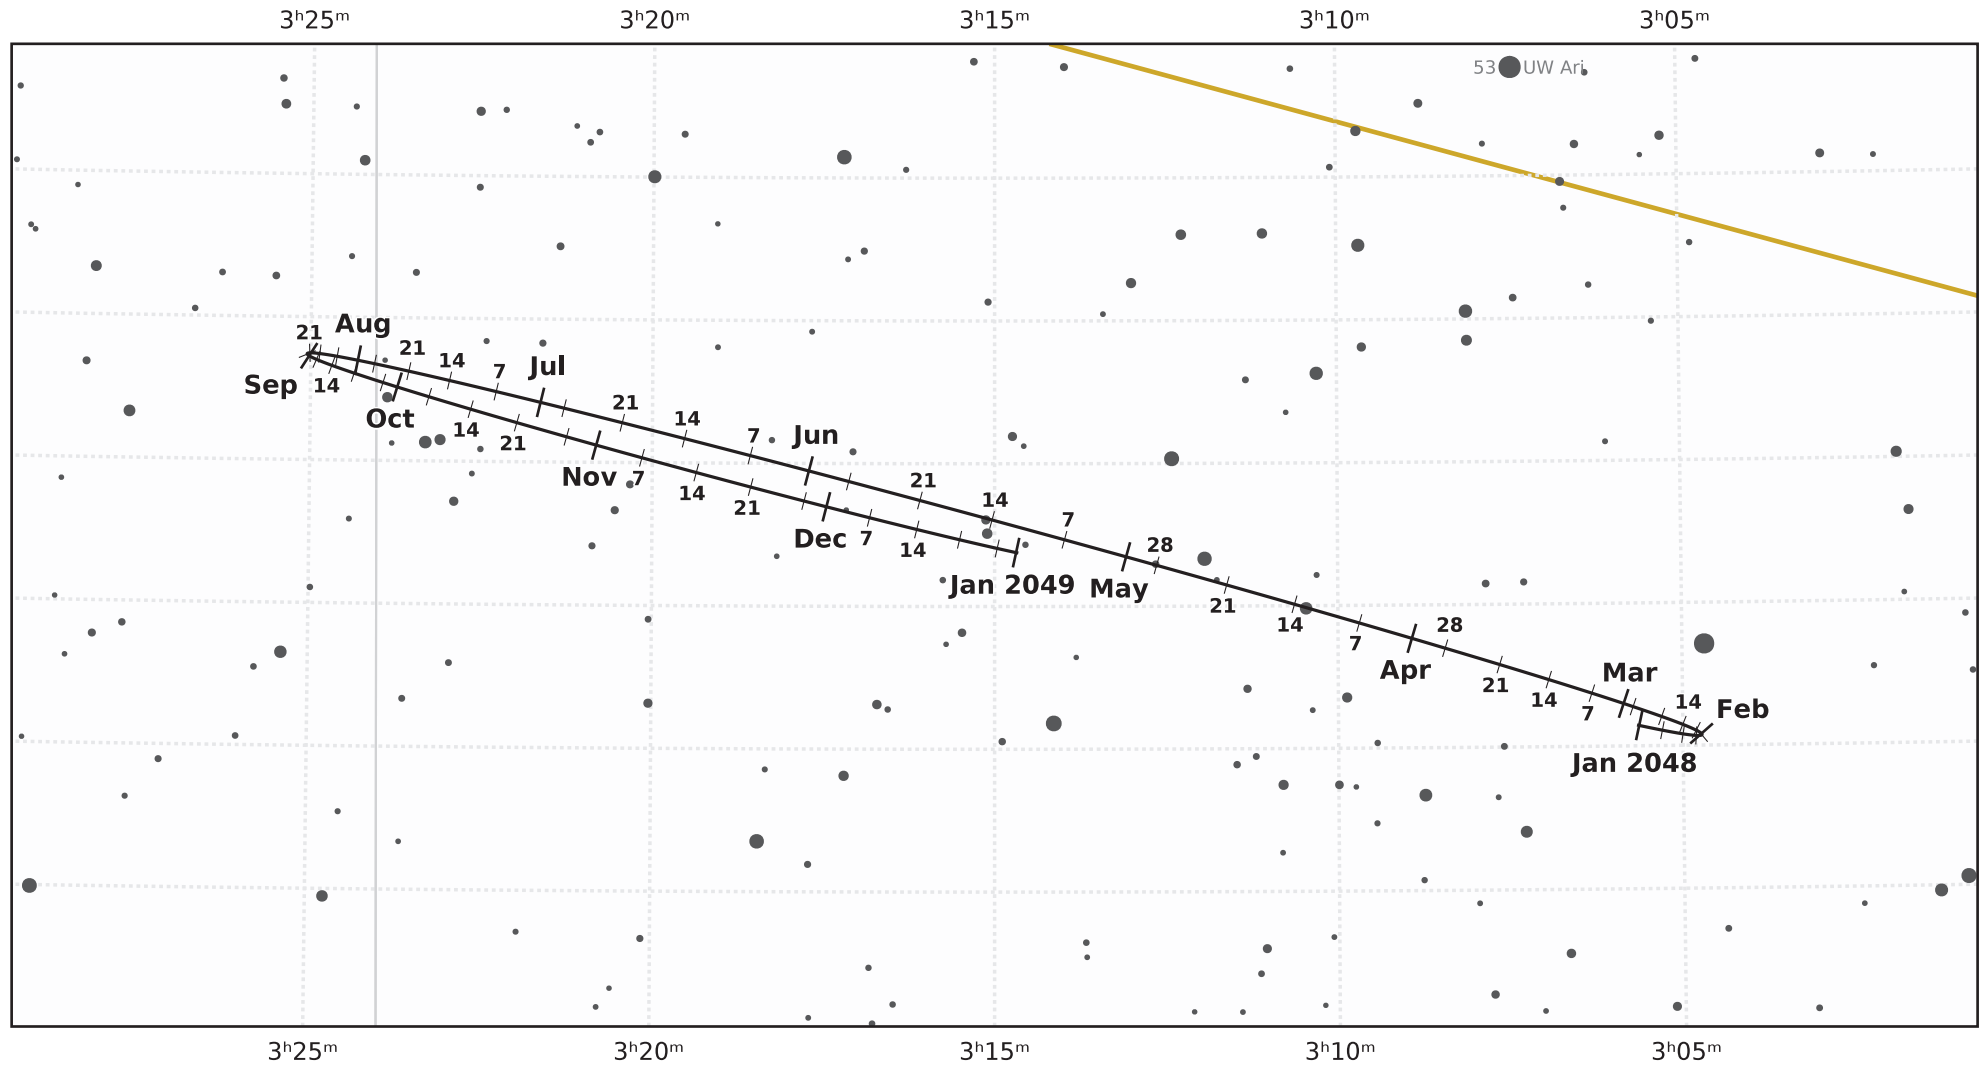

The path of Neptune in 2048

© Dominic Ford 2011–2020. Downloaded from <https://in-the-sky.org>

Magnitude scale: •10.5 •10.0 •9.5 •9.0 •8.5 •8.0 •7.5 •7.0 ●6.5 ●6.0

— The Equator — Ecliptic Plane — Galactic Plane