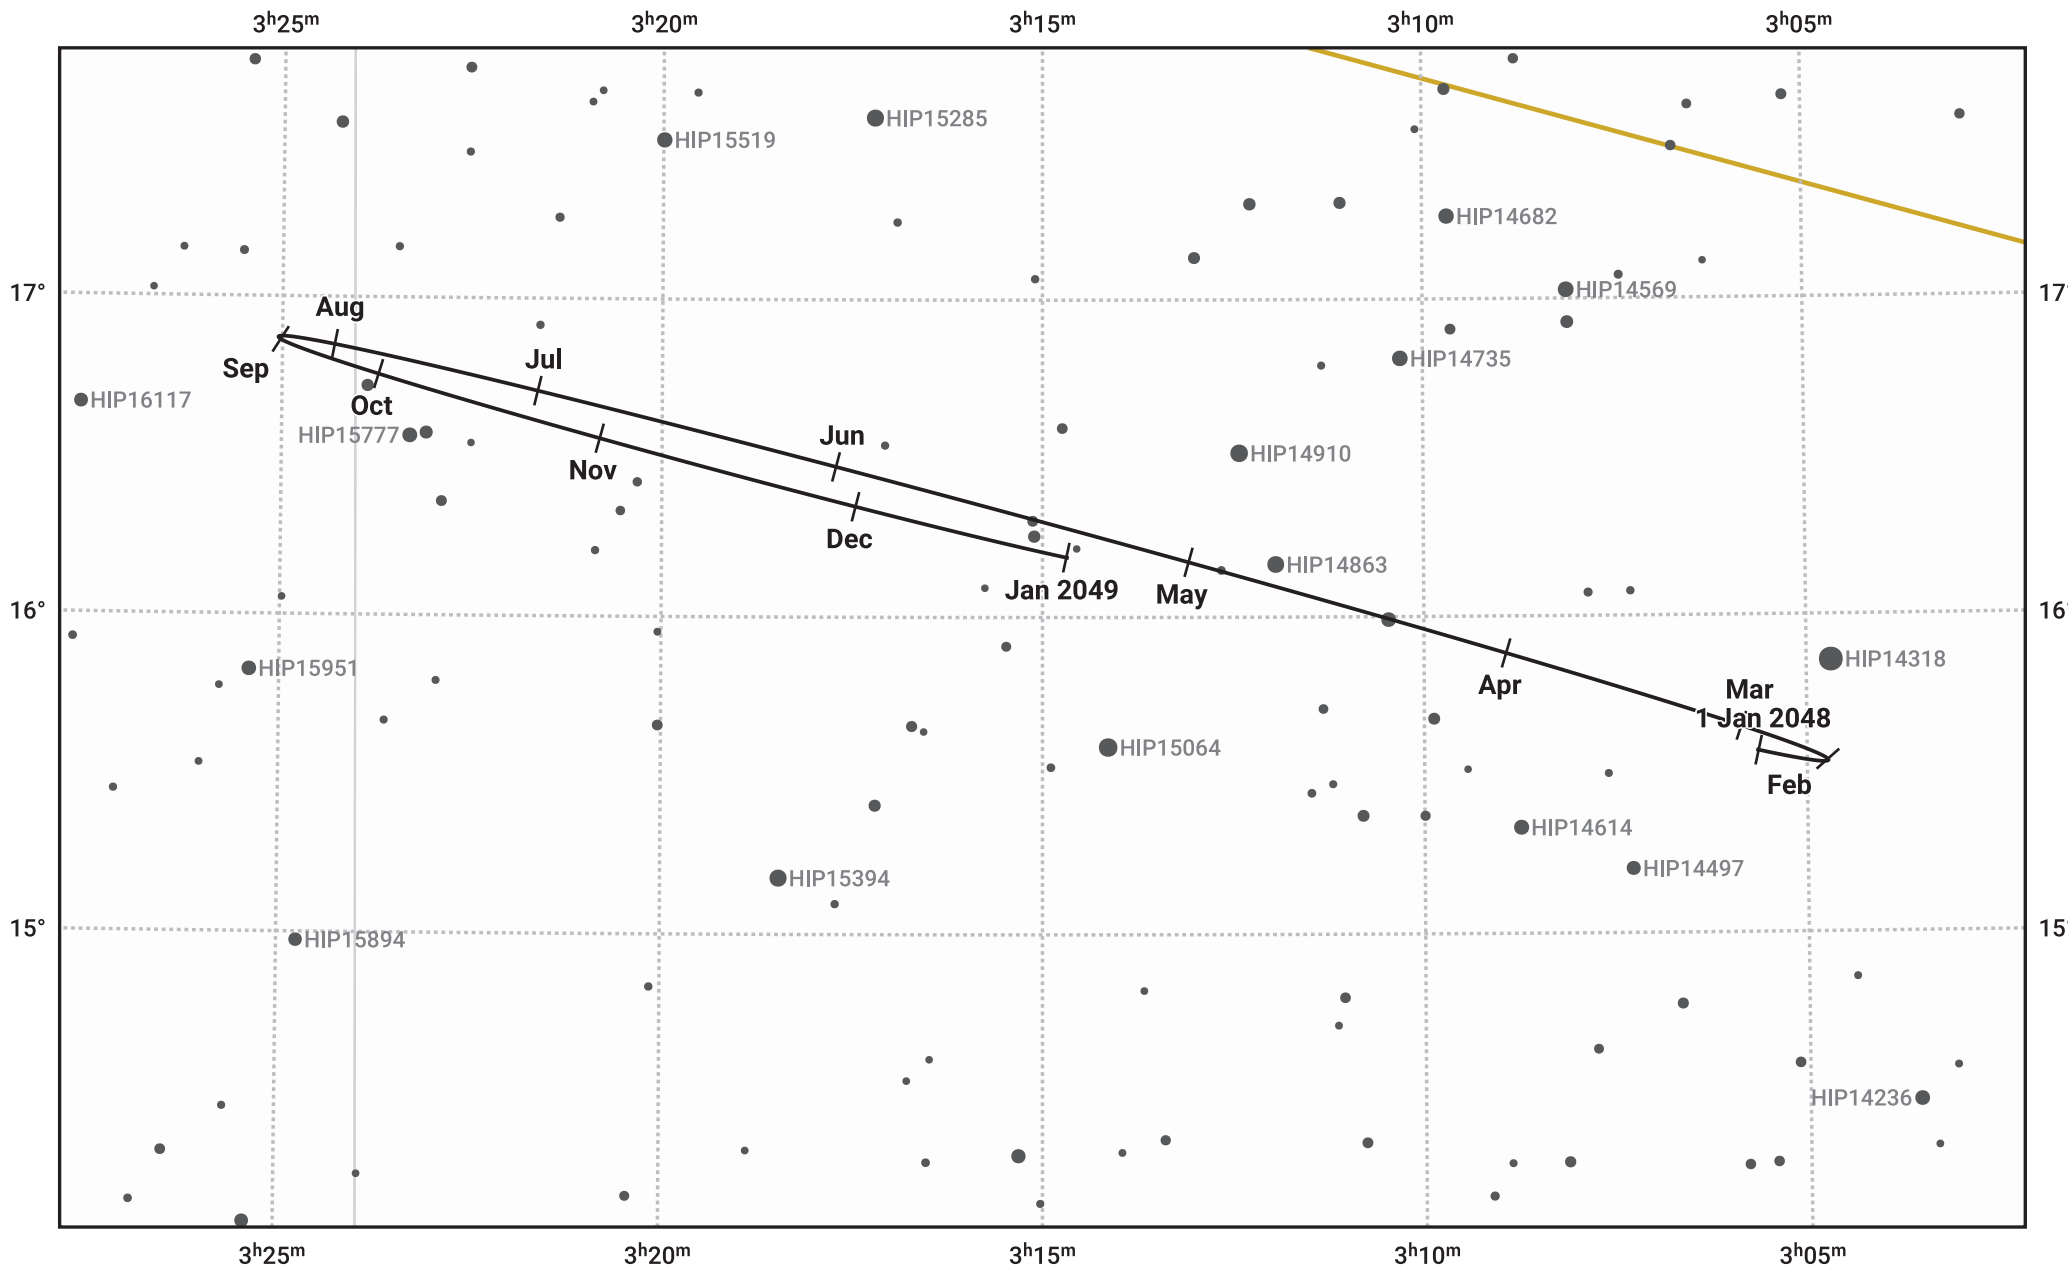

The path of Neptune in 2048

© Dominic Ford 2011–2023. Date markers placed at midnight UTC. Downloaded from <https://in-the-sky.org>

Magnitude scale: • 10.0 • 9.0 • 8.0 • 7.0 ● 6.0

— Ecliptic Plane

- Galaxy
- Bright nebula
- Open cluster
- ⊕ Globular cluster

Date	Mag	Angular size
2048 Jan 1	7.8	2.3"
2048 Apr 1	7.9	2.2"
2048 Jul 1	7.9	2.2"
2048 Oct 1	7.8	2.3"
2049 Jan 1	7.8	2.3"