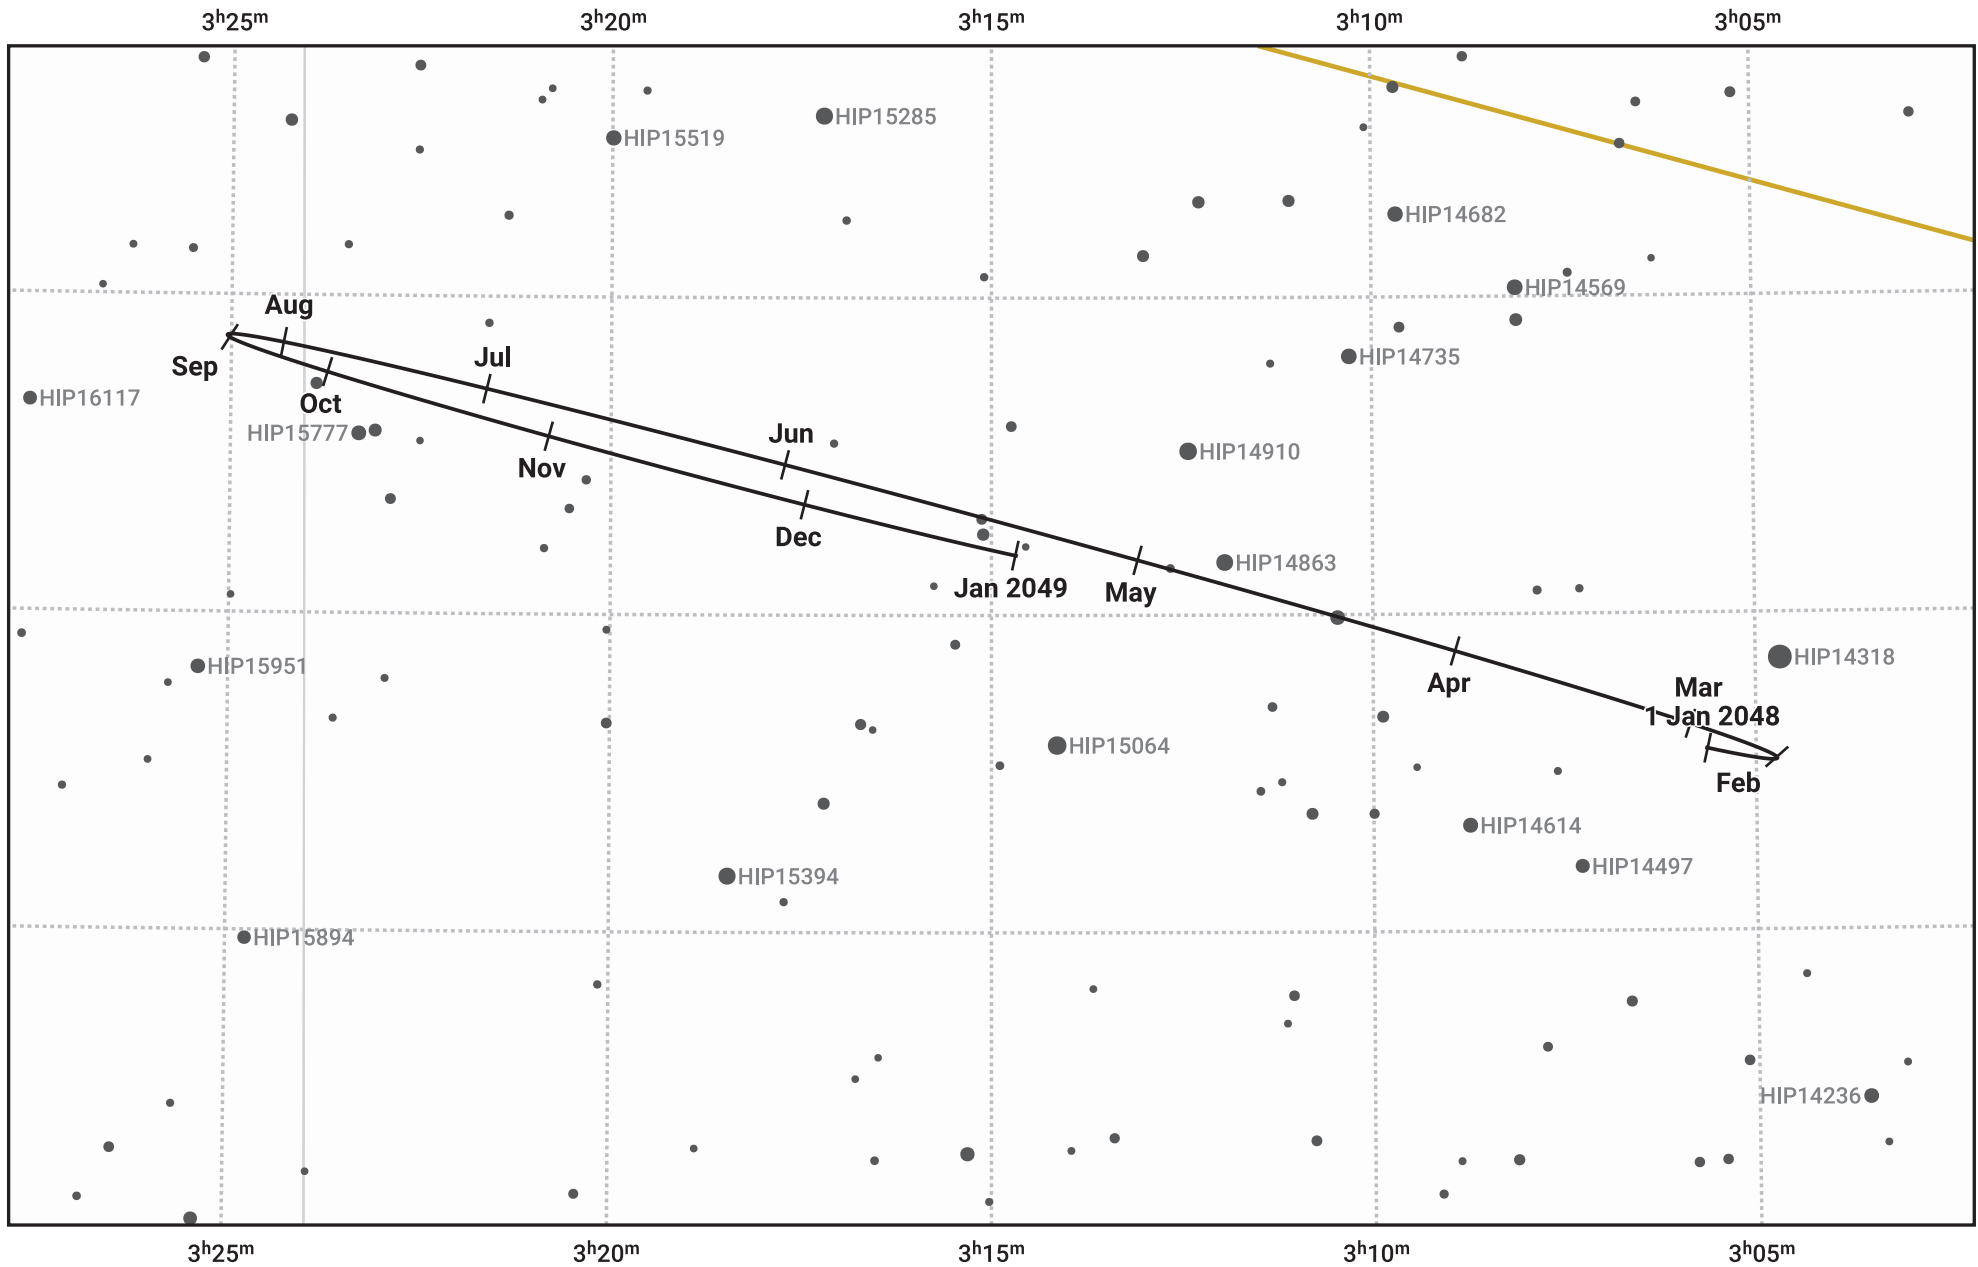

# The path of Neptune in 2048

© Dominic Ford 2011–2024. Date markers placed at midnight UTC. Downloaded from <https://in-the-sky.org>

Magnitude scale: • 10.0 • 9.0 • 8.0 • 7.0 ● 6.0

— Ecliptic Plane

- Galaxy
- Bright nebula
- Open cluster
- ⊕ Globular cluster

Date	Mag	Angular size
2048 Jan 1	7.8	2.3"
2048 Apr 1	7.9	2.2"
2048 Jul 1	7.9	2.2"
2048 Oct 1	7.8	2.3"
2049 Jan 1	7.8	2.3"