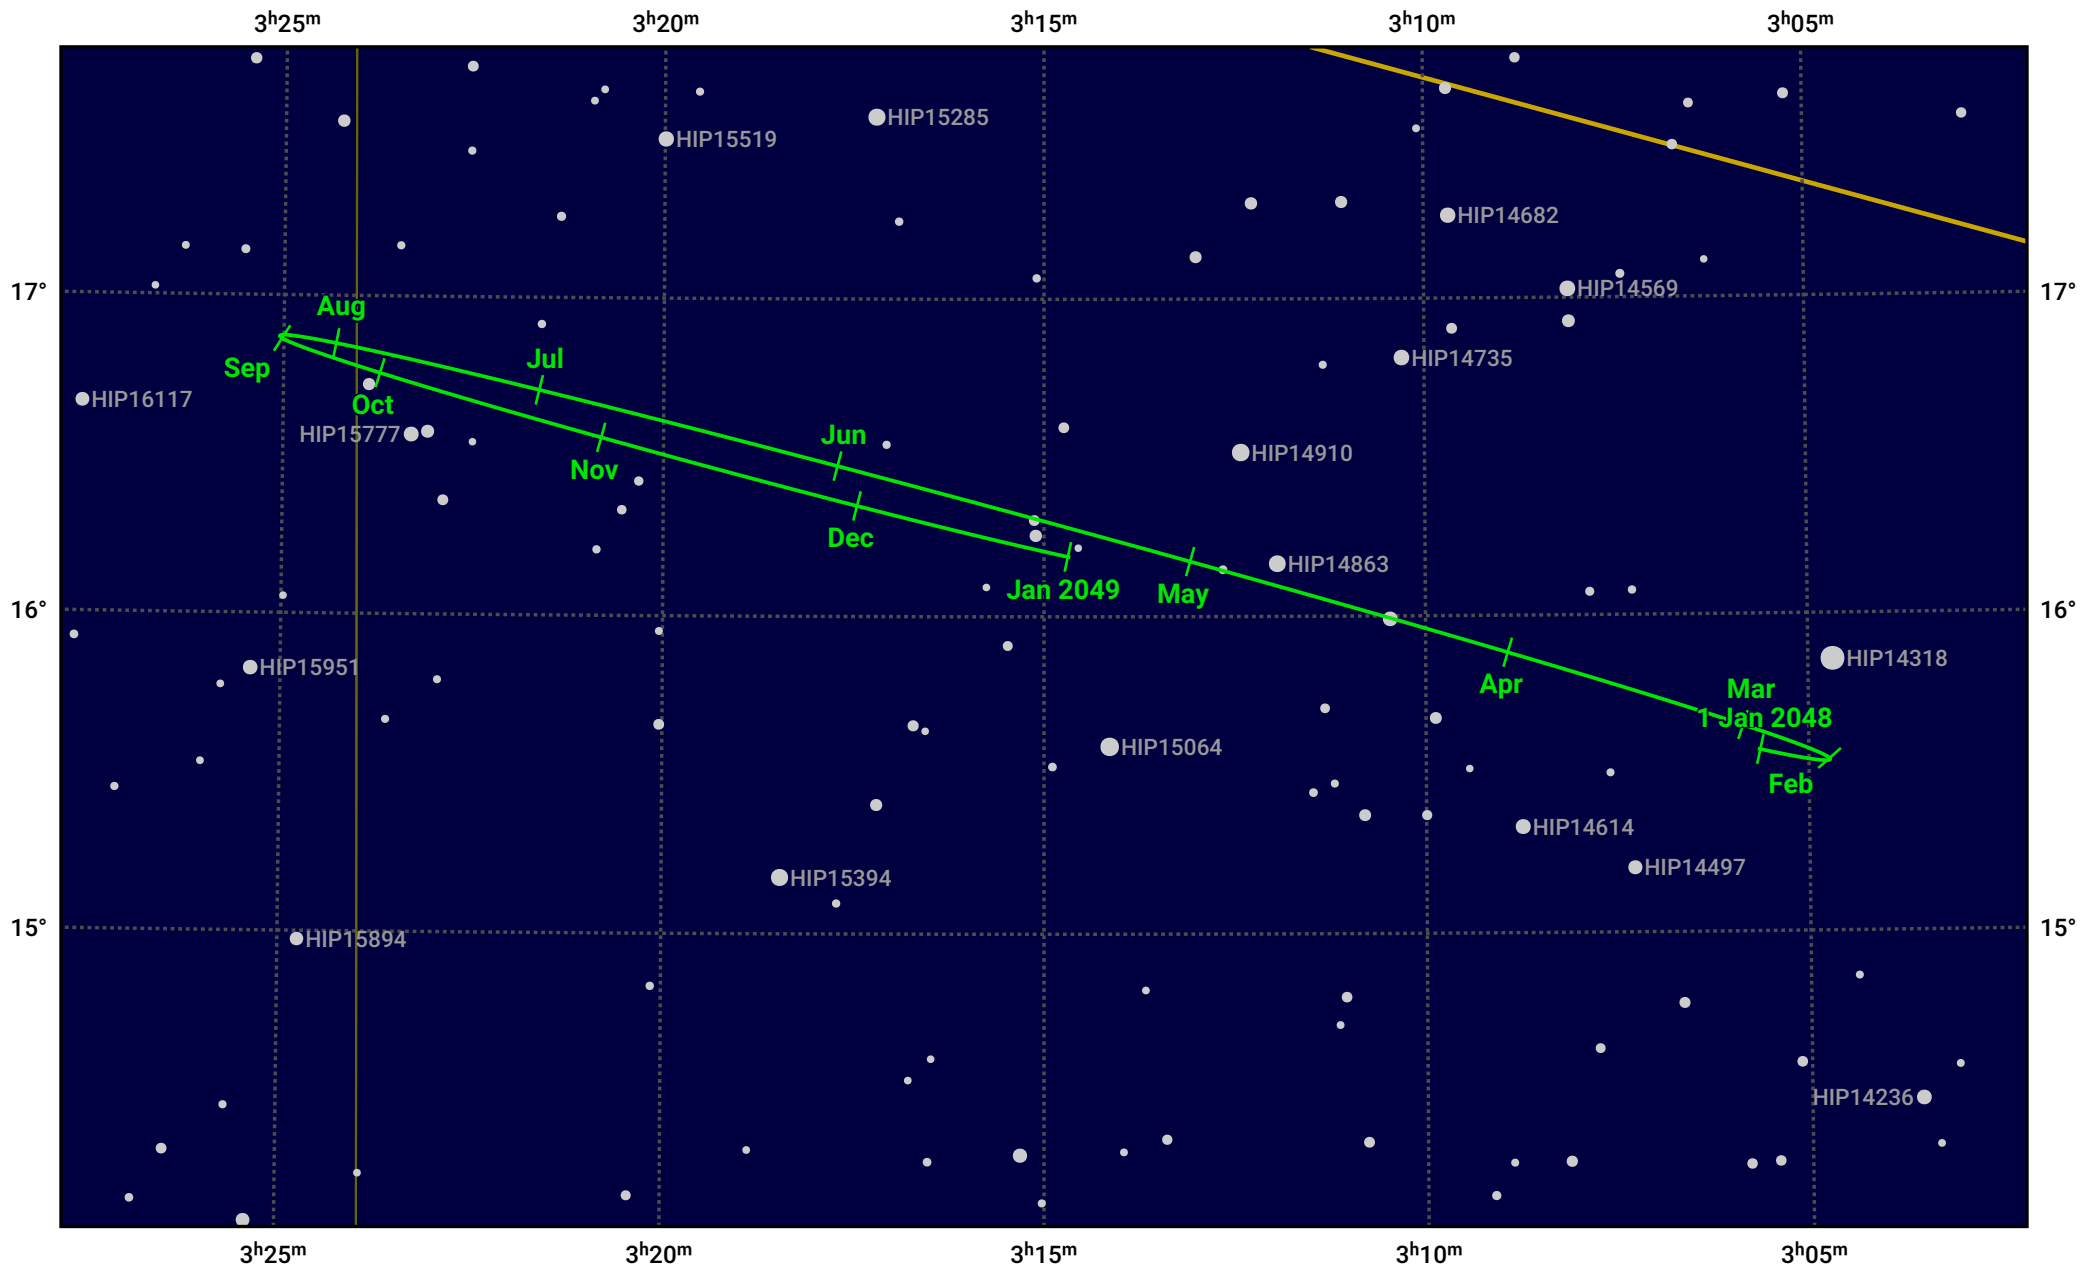

The path of Neptune in 2048

© Dominic Ford 2011–2023. Date markers placed at midnight UTC. Downloaded from <https://in-the-sky.org>

Magnitude scale: • 10.0 • 9.0 • 8.0 • 7.0 ● 6.0

— Ecliptic Plane

● Galaxy ■ Bright nebula ● Open cluster ● Globular cluster

Date	Mag	Angular size
2048 Jan 1	7.8	2.3"
2048 Apr 1	7.9	2.2"
2048 Jul 1	7.9	2.2"
2048 Oct 1	7.8	2.3"
2049 Jan 1	7.8	2.3"