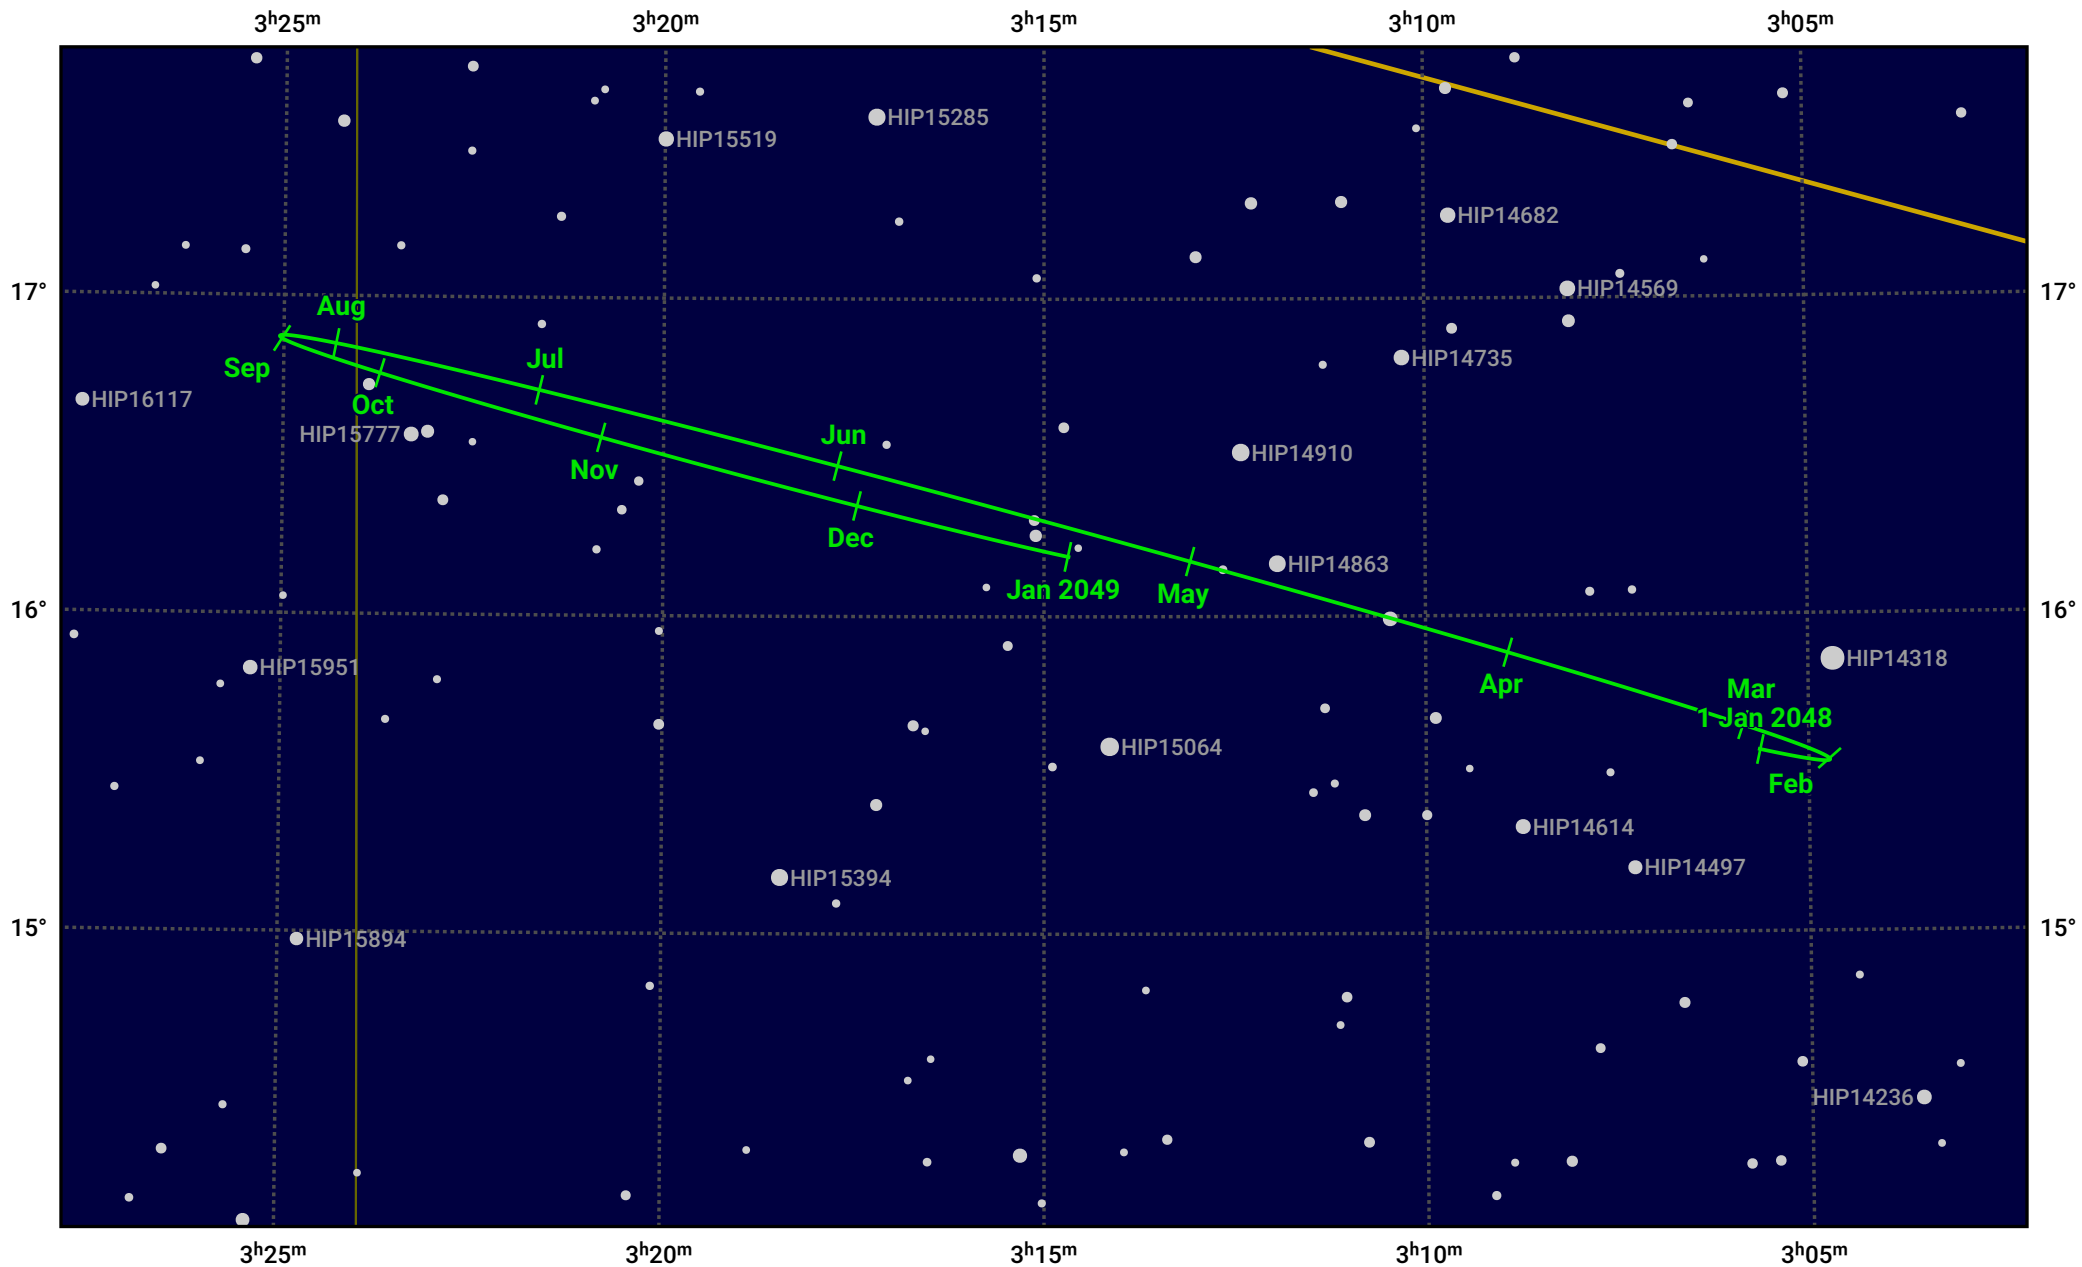

The path of Neptune in 2048

© Dominic Ford 2011–2024. Date markers placed at midnight UTC. Downloaded from <https://in-the-sky.org>

Magnitude scale: • 10.0 • 9.0 • 8.0 • 7.0 ● 6.0

— Ecliptic Plane

● Galaxy
 ■ Bright nebula
 ● Open cluster
 ● Globular cluster

Date	Mag	Angular size
2048 Jan 1	7.8	2.3"
2048 Apr 1	7.9	2.2"
2048 Jul 1	7.9	2.2"
2048 Oct 1	7.8	2.3"
2049 Jan 1	7.8	2.3"