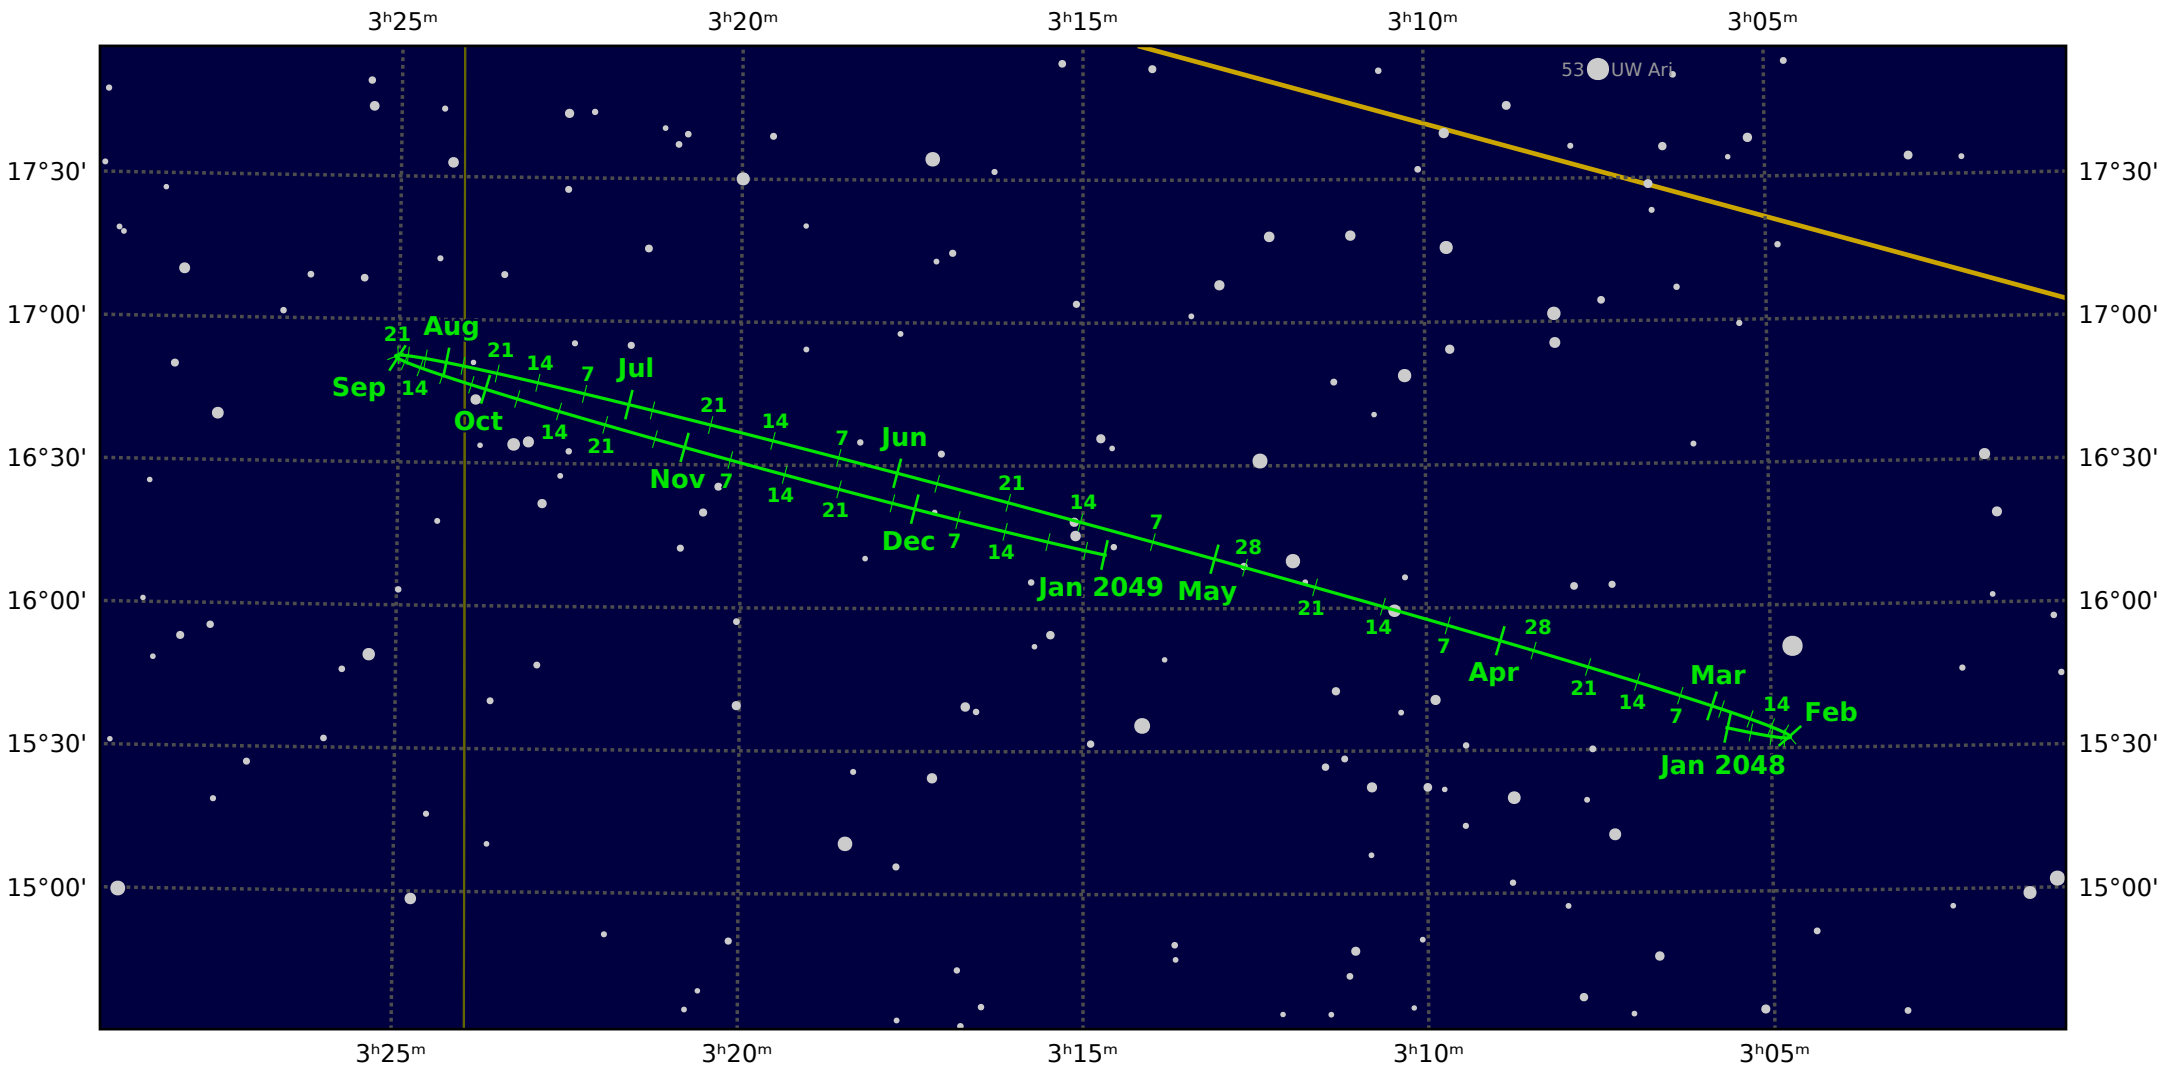

# The path of Neptune in 2048

© Dominic Ford 2011-2020. Downloaded from <https://in-the-sky.org>

Magnitude scale: •10.5 •10.0 •9.5 •9.0 •8.5 •8.0 •7.5 •7.0 •6.5 •6.0

— Ecliptic Plane — Galactic Plane