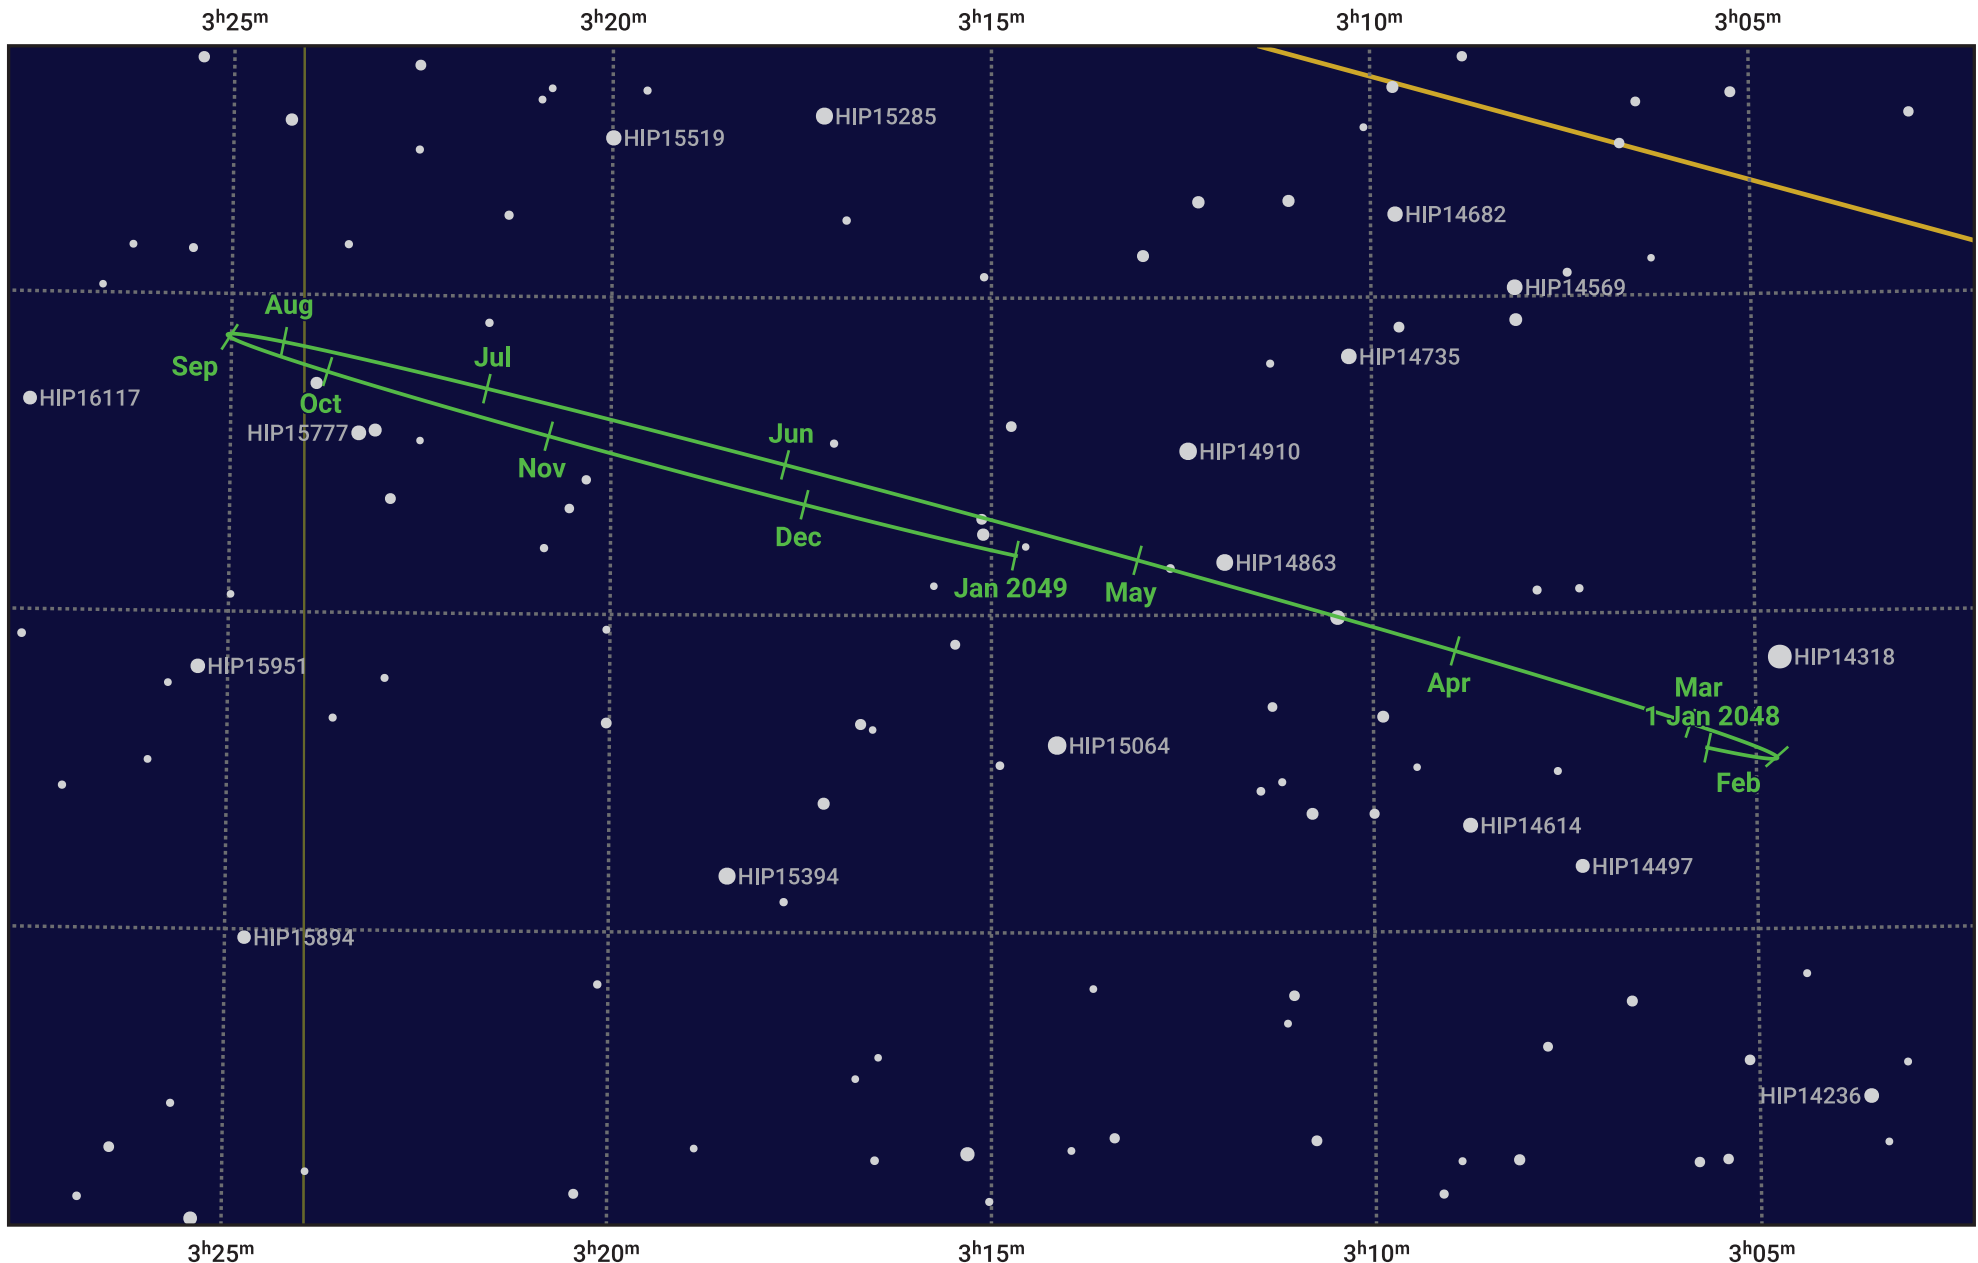

# The path of Neptune in 2048

© Dominic Ford 2011–2023. Date markers placed at midnight UTC. Downloaded from <https://in-the-sky.org>

Magnitude scale: • 10.0 • 9.0 • 8.0 • 7.0 ● 6.0

— Ecliptic Plane

- Galaxy
- Bright nebula
- Open cluster
- ⊕ Globular cluster

Date	Mag	Angular size
2048 Jan 1	7.8	2.3"
2048 Apr 1	7.9	2.2"
2048 Jul 1	7.9	2.2"
2048 Oct 1	7.8	2.3"
2049 Jan 1	7.8	2.3"