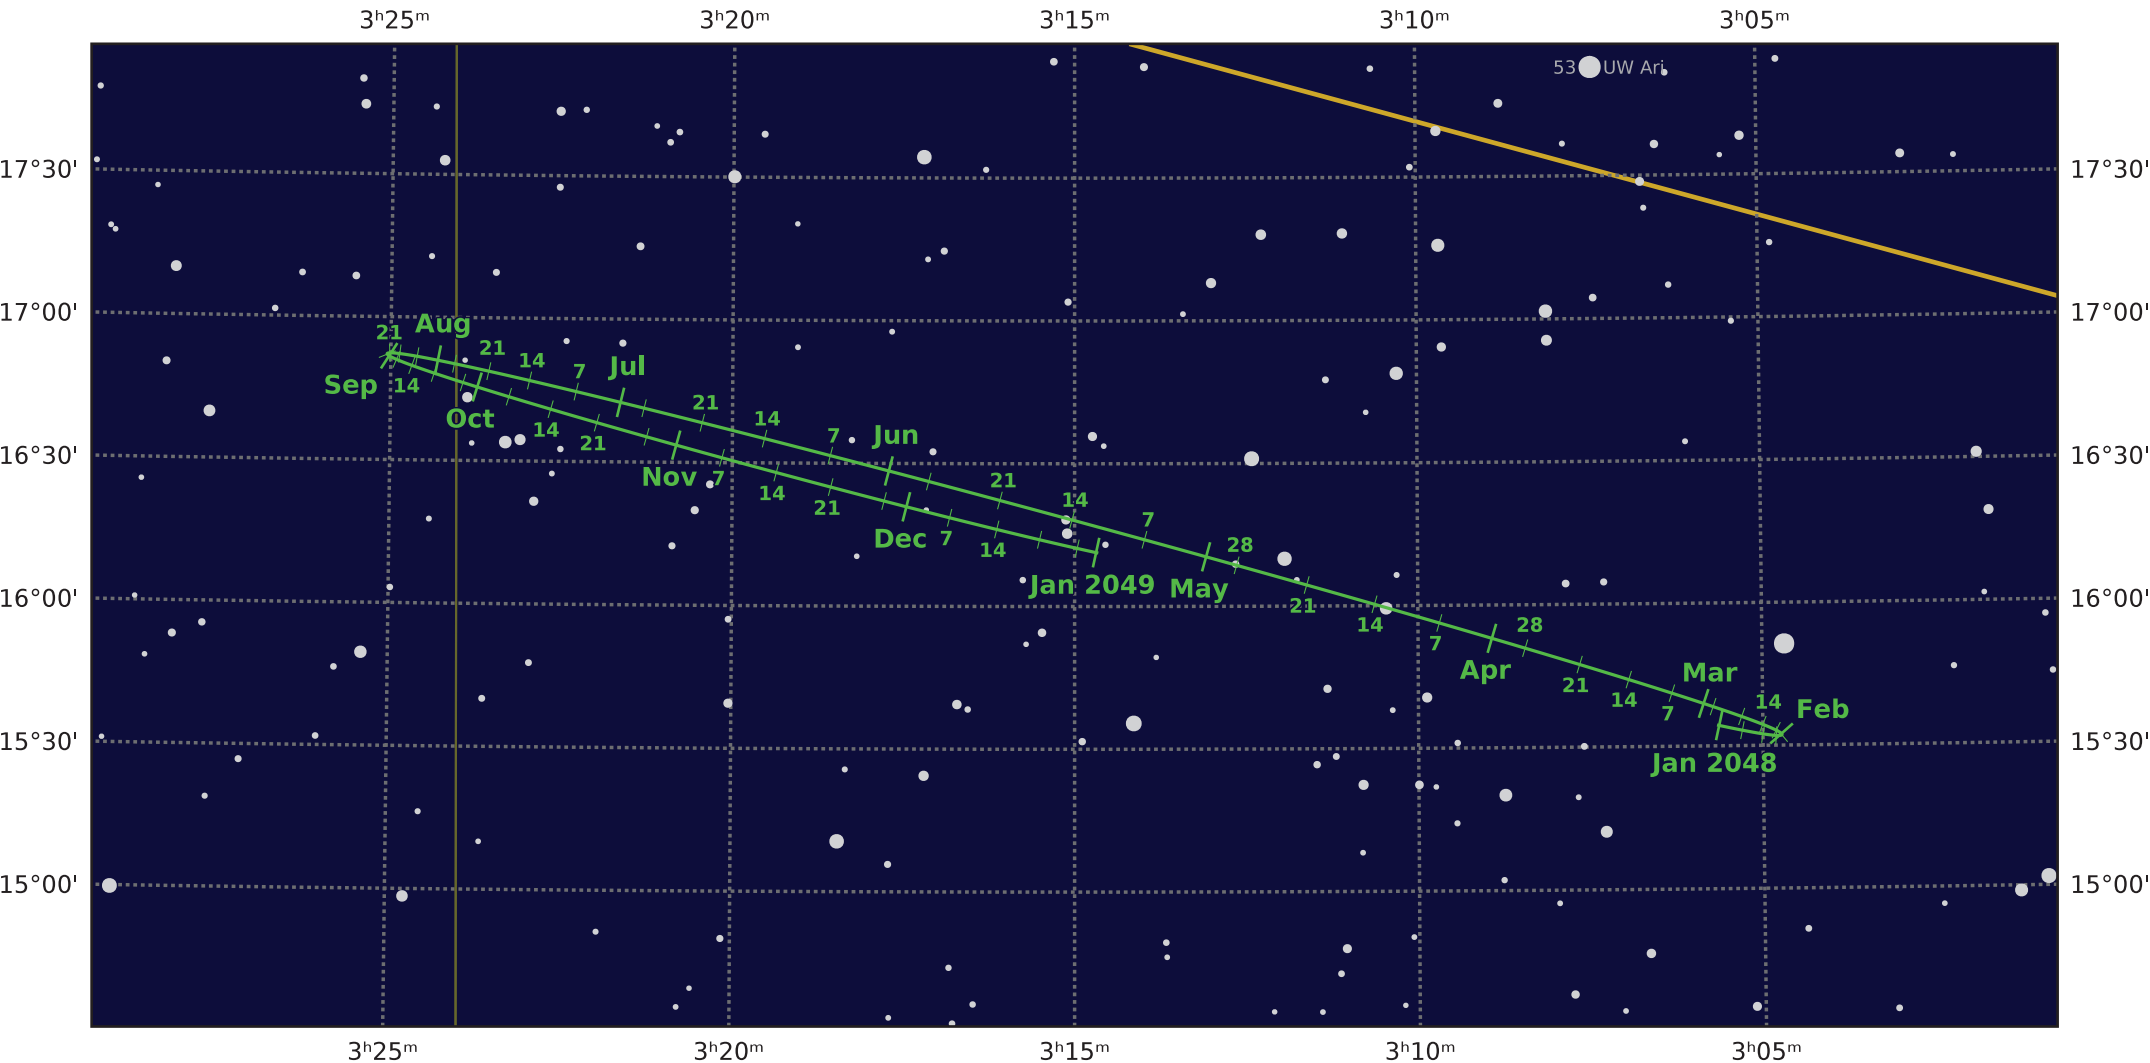

The path of Neptune in 2048

© Dominic Ford 2011-2020. Downloaded from <https://in-the-sky.org>

Magnitude scale: •10.5 •10.0 •9.5 •9.0 •8.5 •8.0 •7.5 •7.0 •6.5 •6.0

— Ecliptic Plane — Galactic Plane