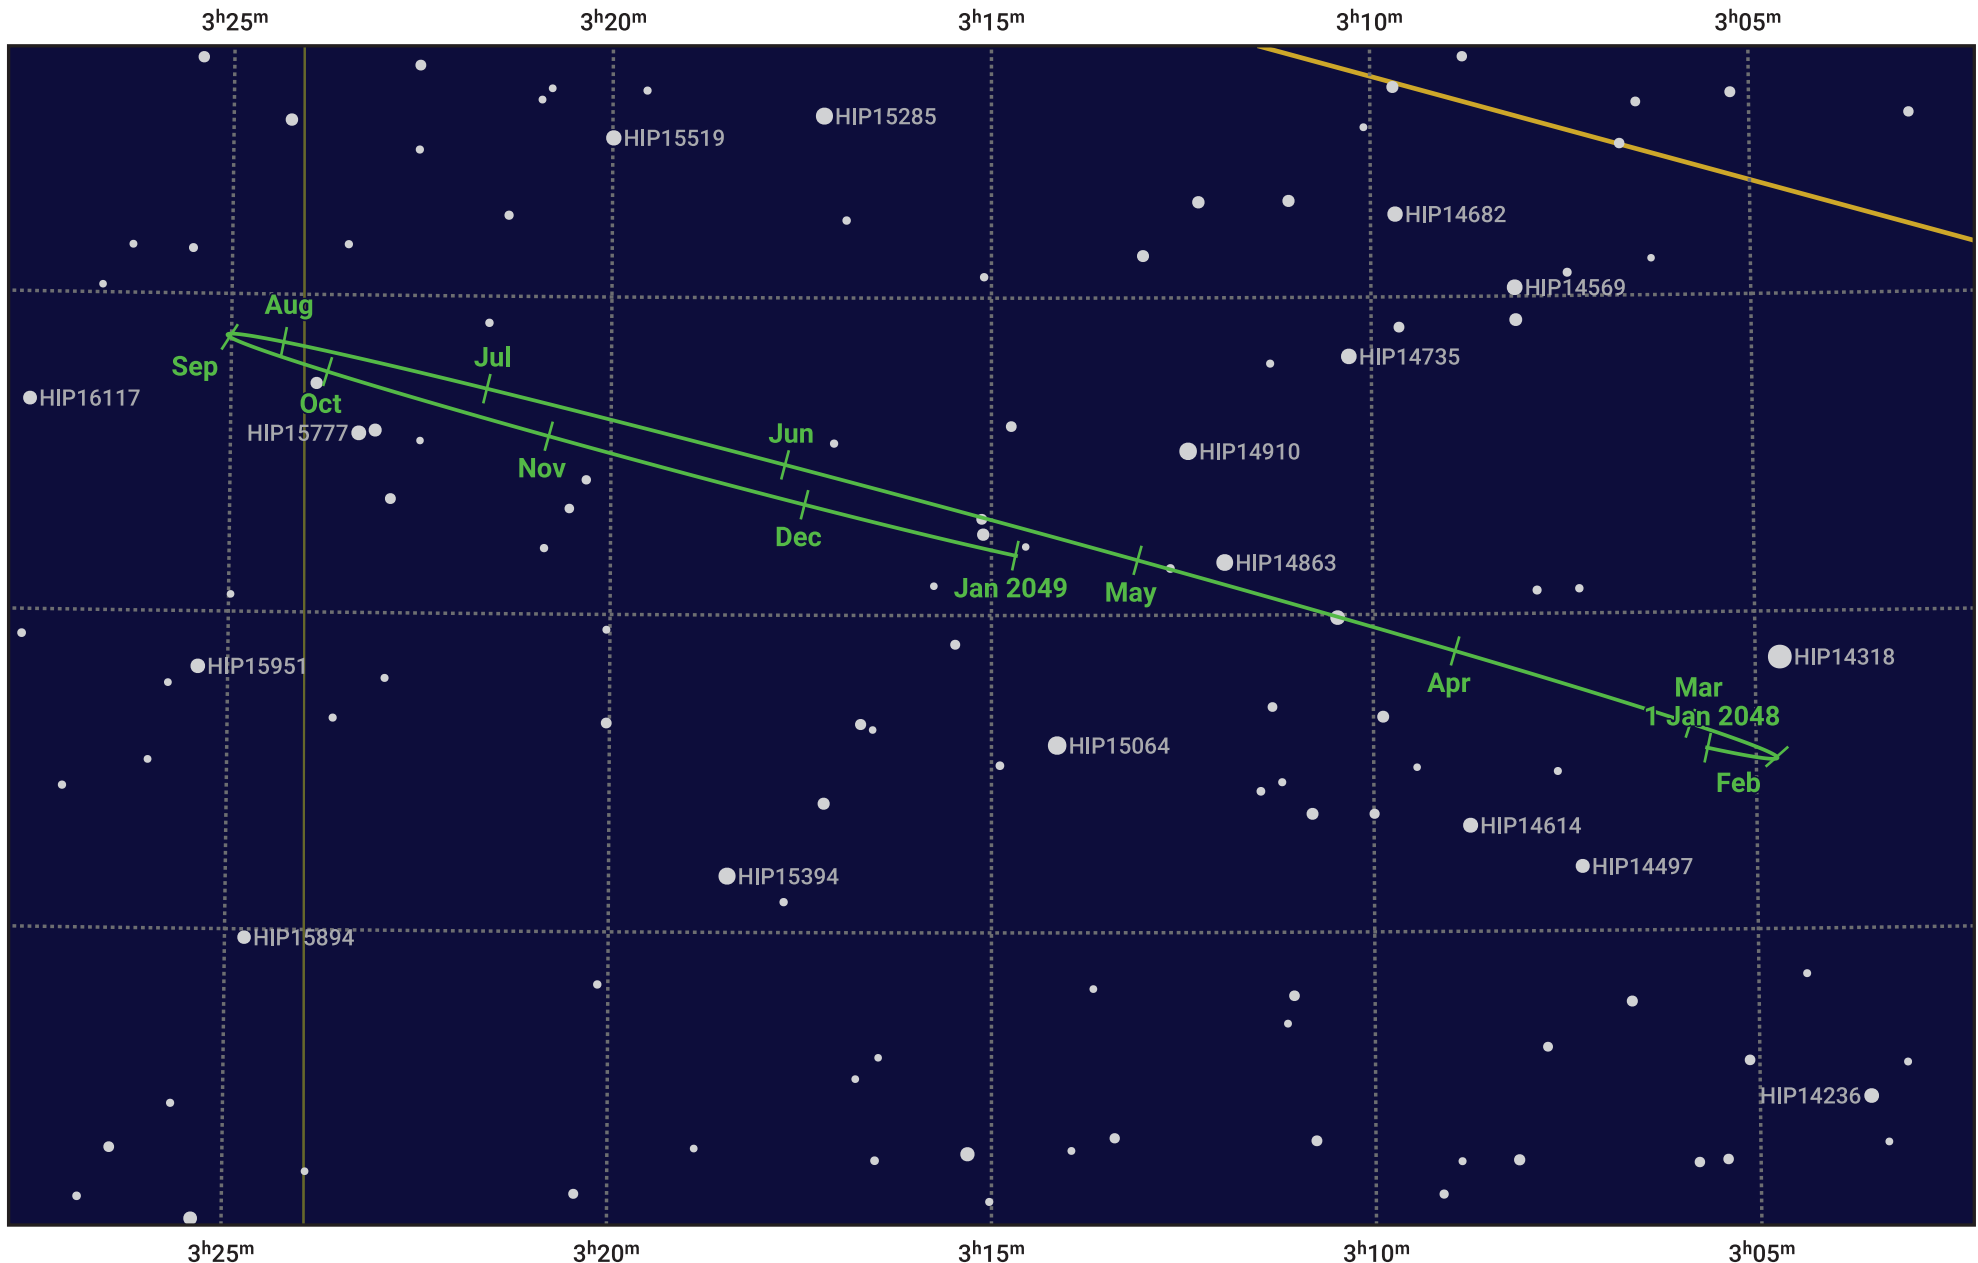

# The path of Neptune in 2048

© Dominic Ford 2011–2024. Date markers placed at midnight UTC. Downloaded from <https://in-the-sky.org>

Magnitude scale: • 10.0 • 9.0 • 8.0 • 7.0 ● 6.0

— Ecliptic Plane

- Galaxy
- Bright nebula
- Open cluster
- Globular cluster

Date	Mag	Angular size
2048 Jan 1	7.8	2.3"
2048 Apr 1	7.9	2.2"
2048 Jul 1	7.9	2.2"
2048 Oct 1	7.8	2.3"
2049 Jan 1	7.8	2.3"