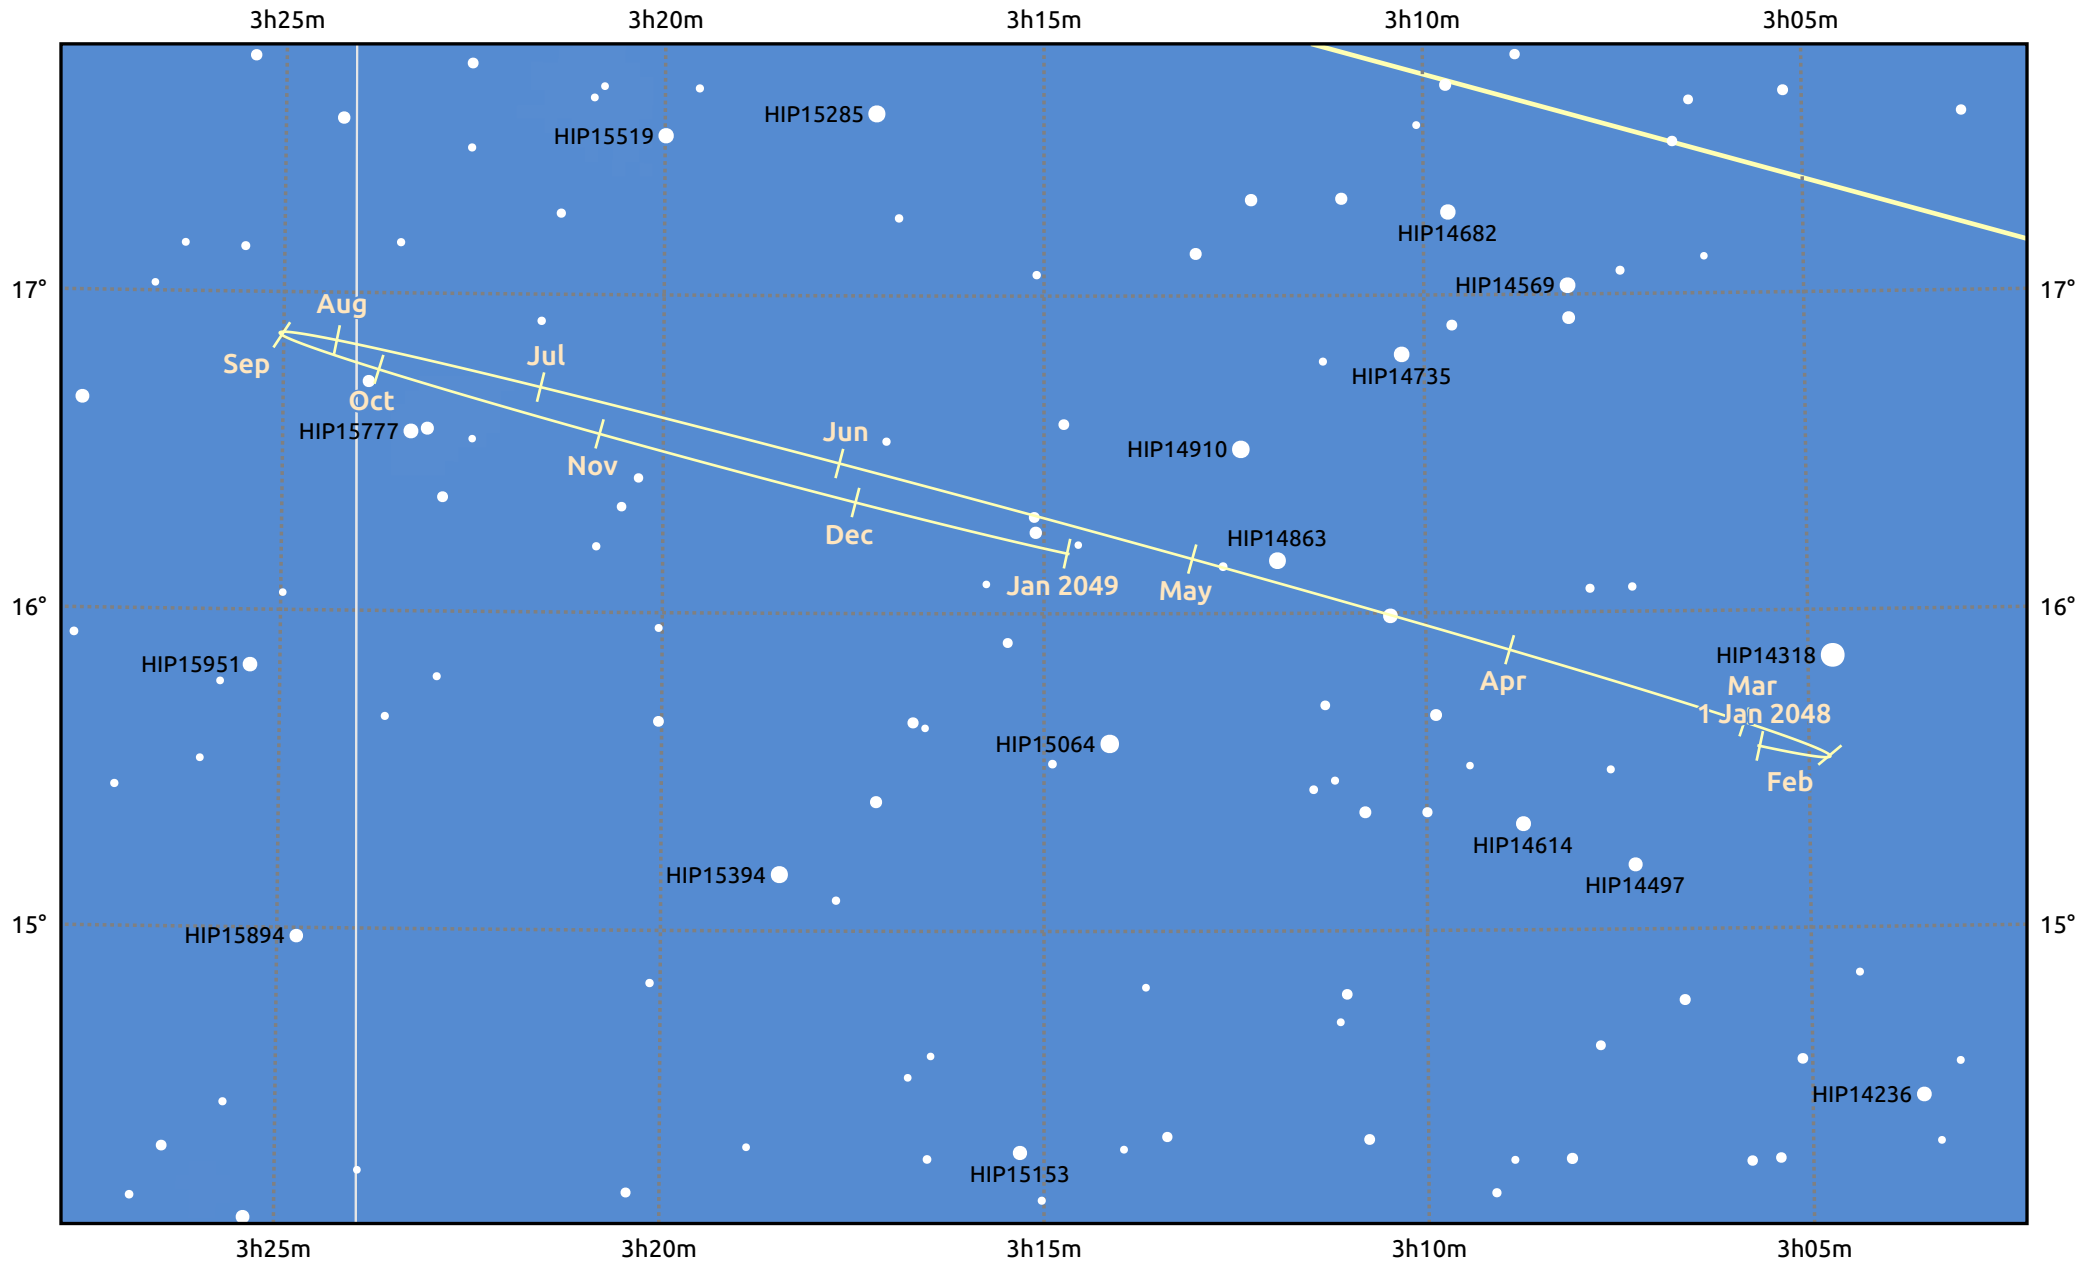

The path of Neptune in 2048

© Dominic Ford 2011–2025. Date markers placed at midnight UTC. Downloaded from <https://in-the-sky.org>

Magnitude scale: • 10.0 • 9.0 • 8.0 • 7.0 ● 6.0

— Ecliptic Plane

Galaxy Bright nebula Open cluster Globular cluster Planetary nebula

Date	Mag	Angular size
2048 Jan 1	7.8	2.3"
2048 Apr 1	7.9	2.2"
2048 Jul 1	7.9	2.2"
2048 Oct 1	7.8	2.3"
2049 Jan 1	7.8	2.3"