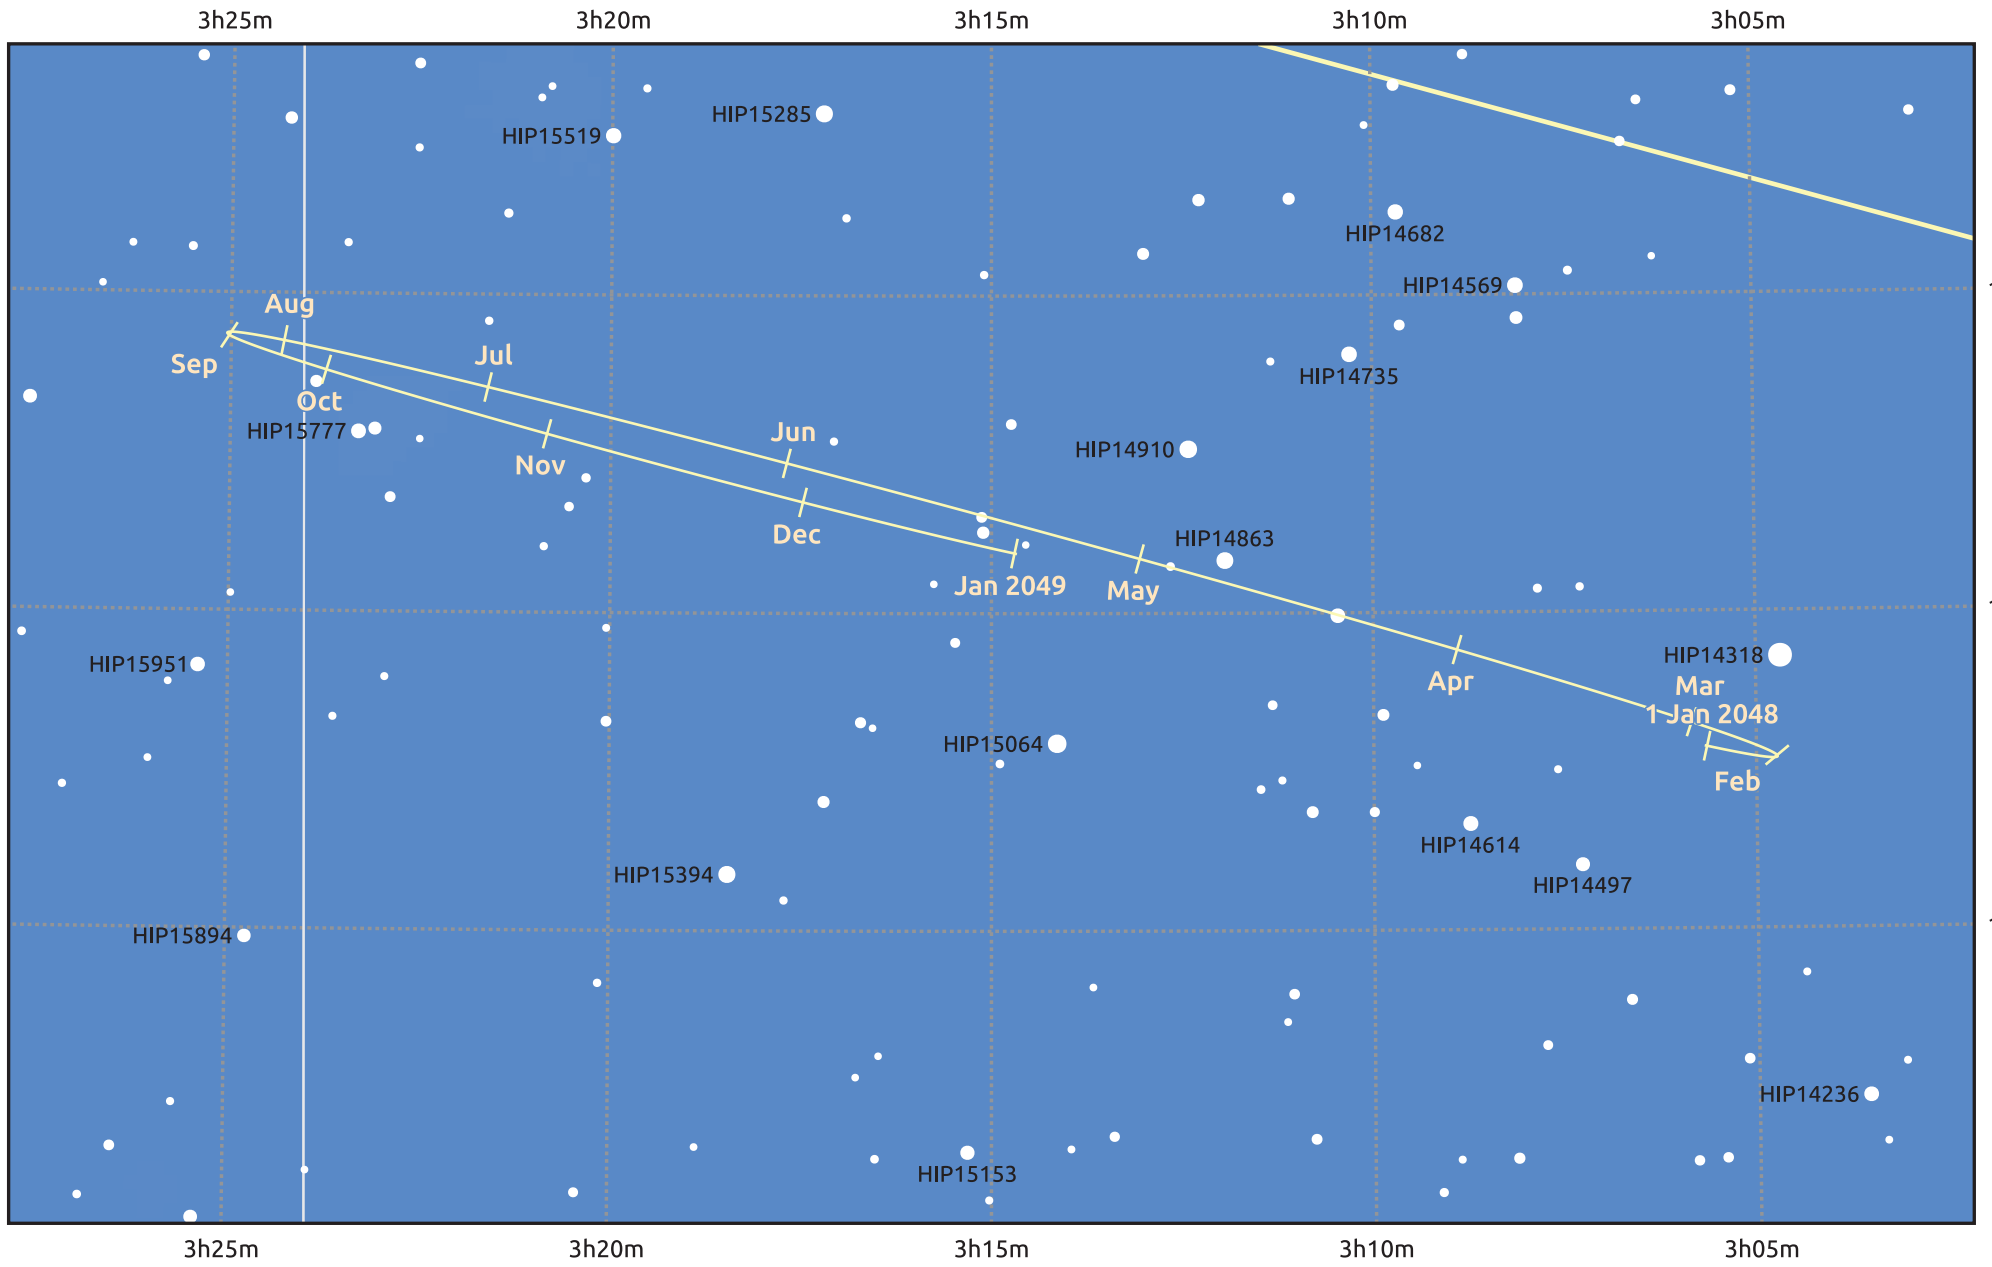

# The path of Neptune in 2048

© Dominic Ford 2011–2025. Date markers placed at midnight UTC. Downloaded from <https://in-the-sky.org>

Magnitude scale: • 10.0 • 9.0 • 8.0 • 7.0 ● 6.0

— Ecliptic Plane

- Galaxy
- Bright nebula
- Open cluster
- Globular cluster
- ◆ Planetary nebula

Date	Mag	Angular size
2048 Jan 1	7.8	2.3"
2048 Apr 1	7.9	2.2"
2048 Jul 1	7.9	2.2"
2048 Oct 1	7.8	2.3"
2049 Jan 1	7.8	2.3"