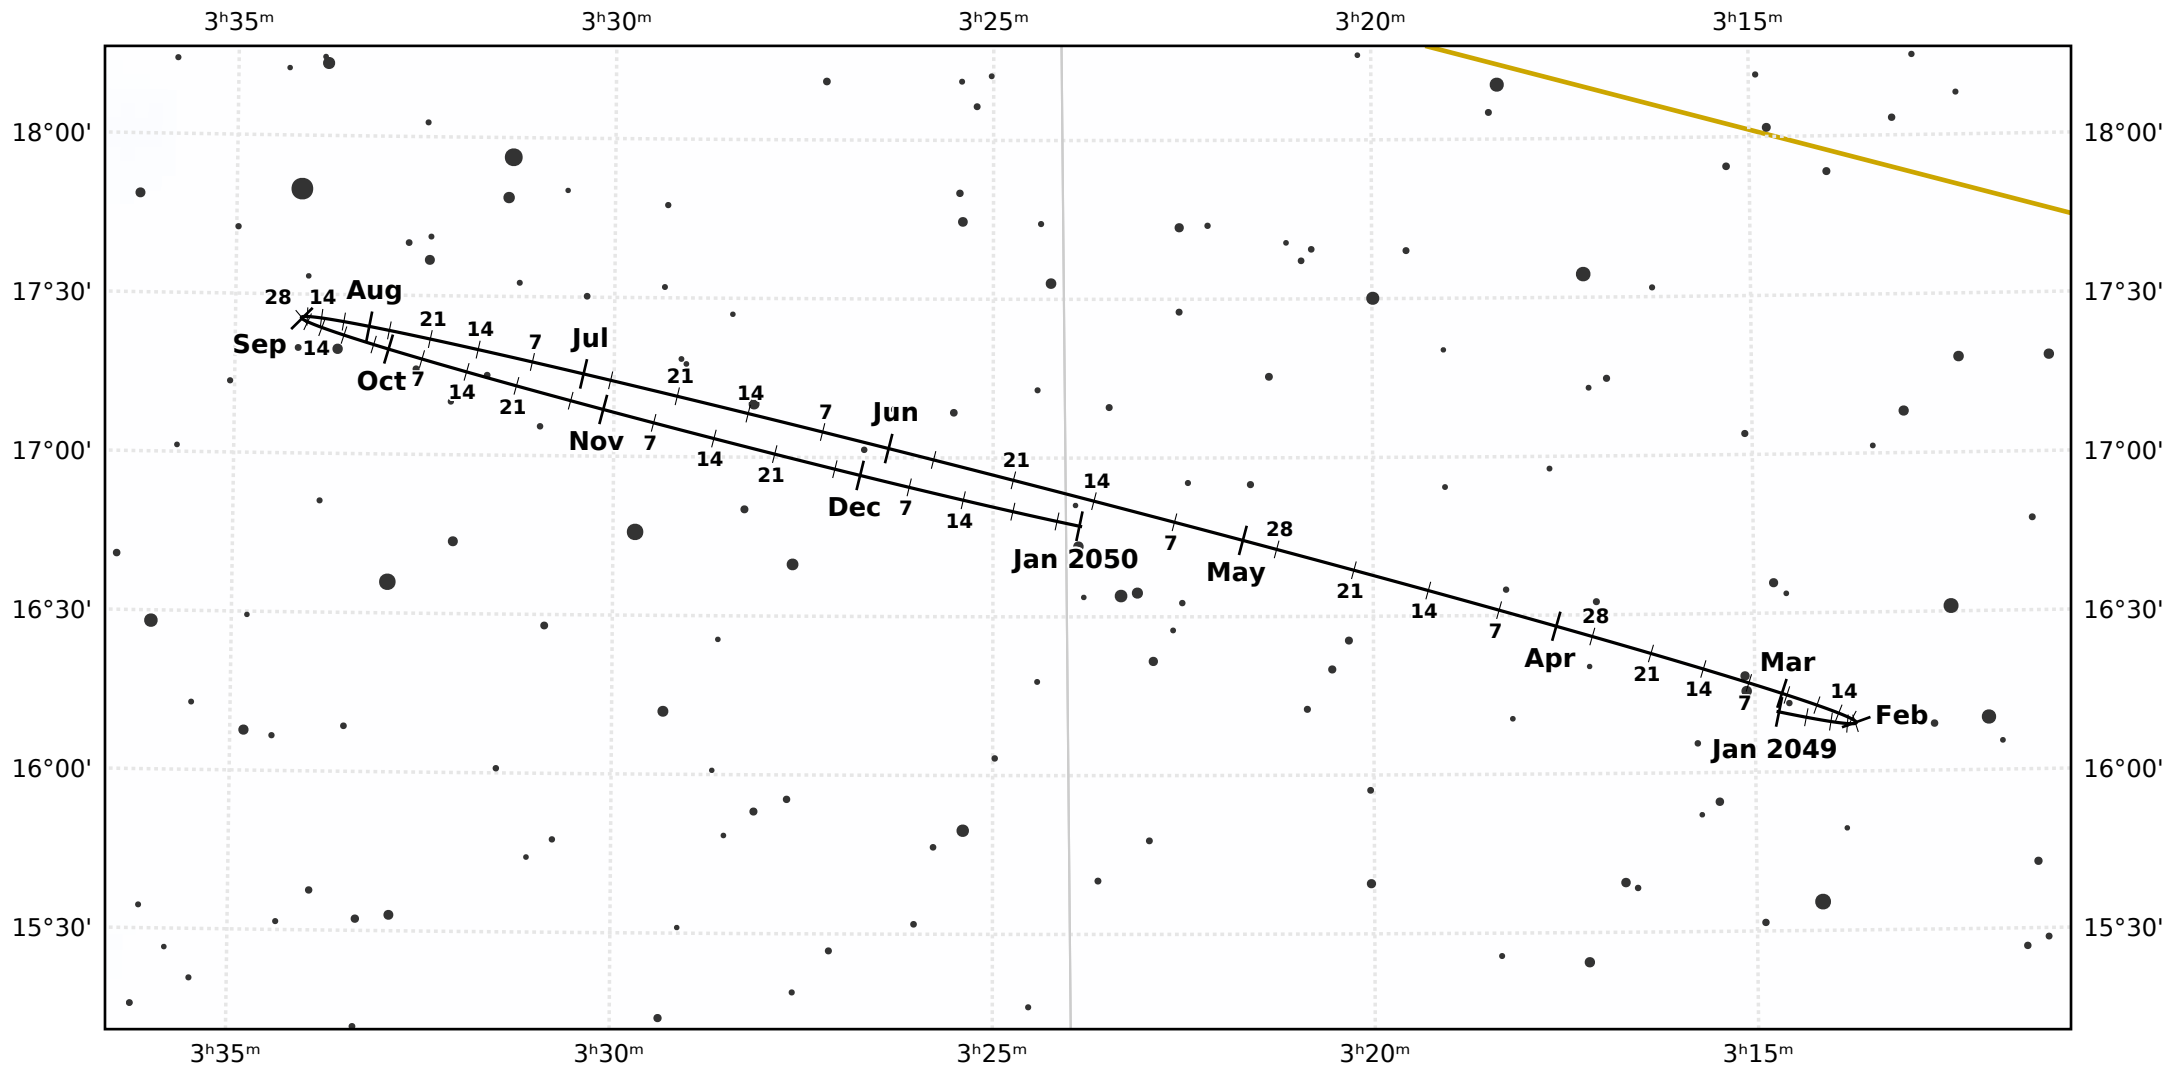

# The path of Neptune in 2049

© Dominic Ford 2011-2020. Downloaded from <https://in-the-sky.org>

Magnitude scale: •10.5 •10.0 •9.5 •9.0 •8.5 •8.0 •7.5 •7.0 •6.5 •6.0

— The Equator

— Ecliptic Plane

— Galactic Plane