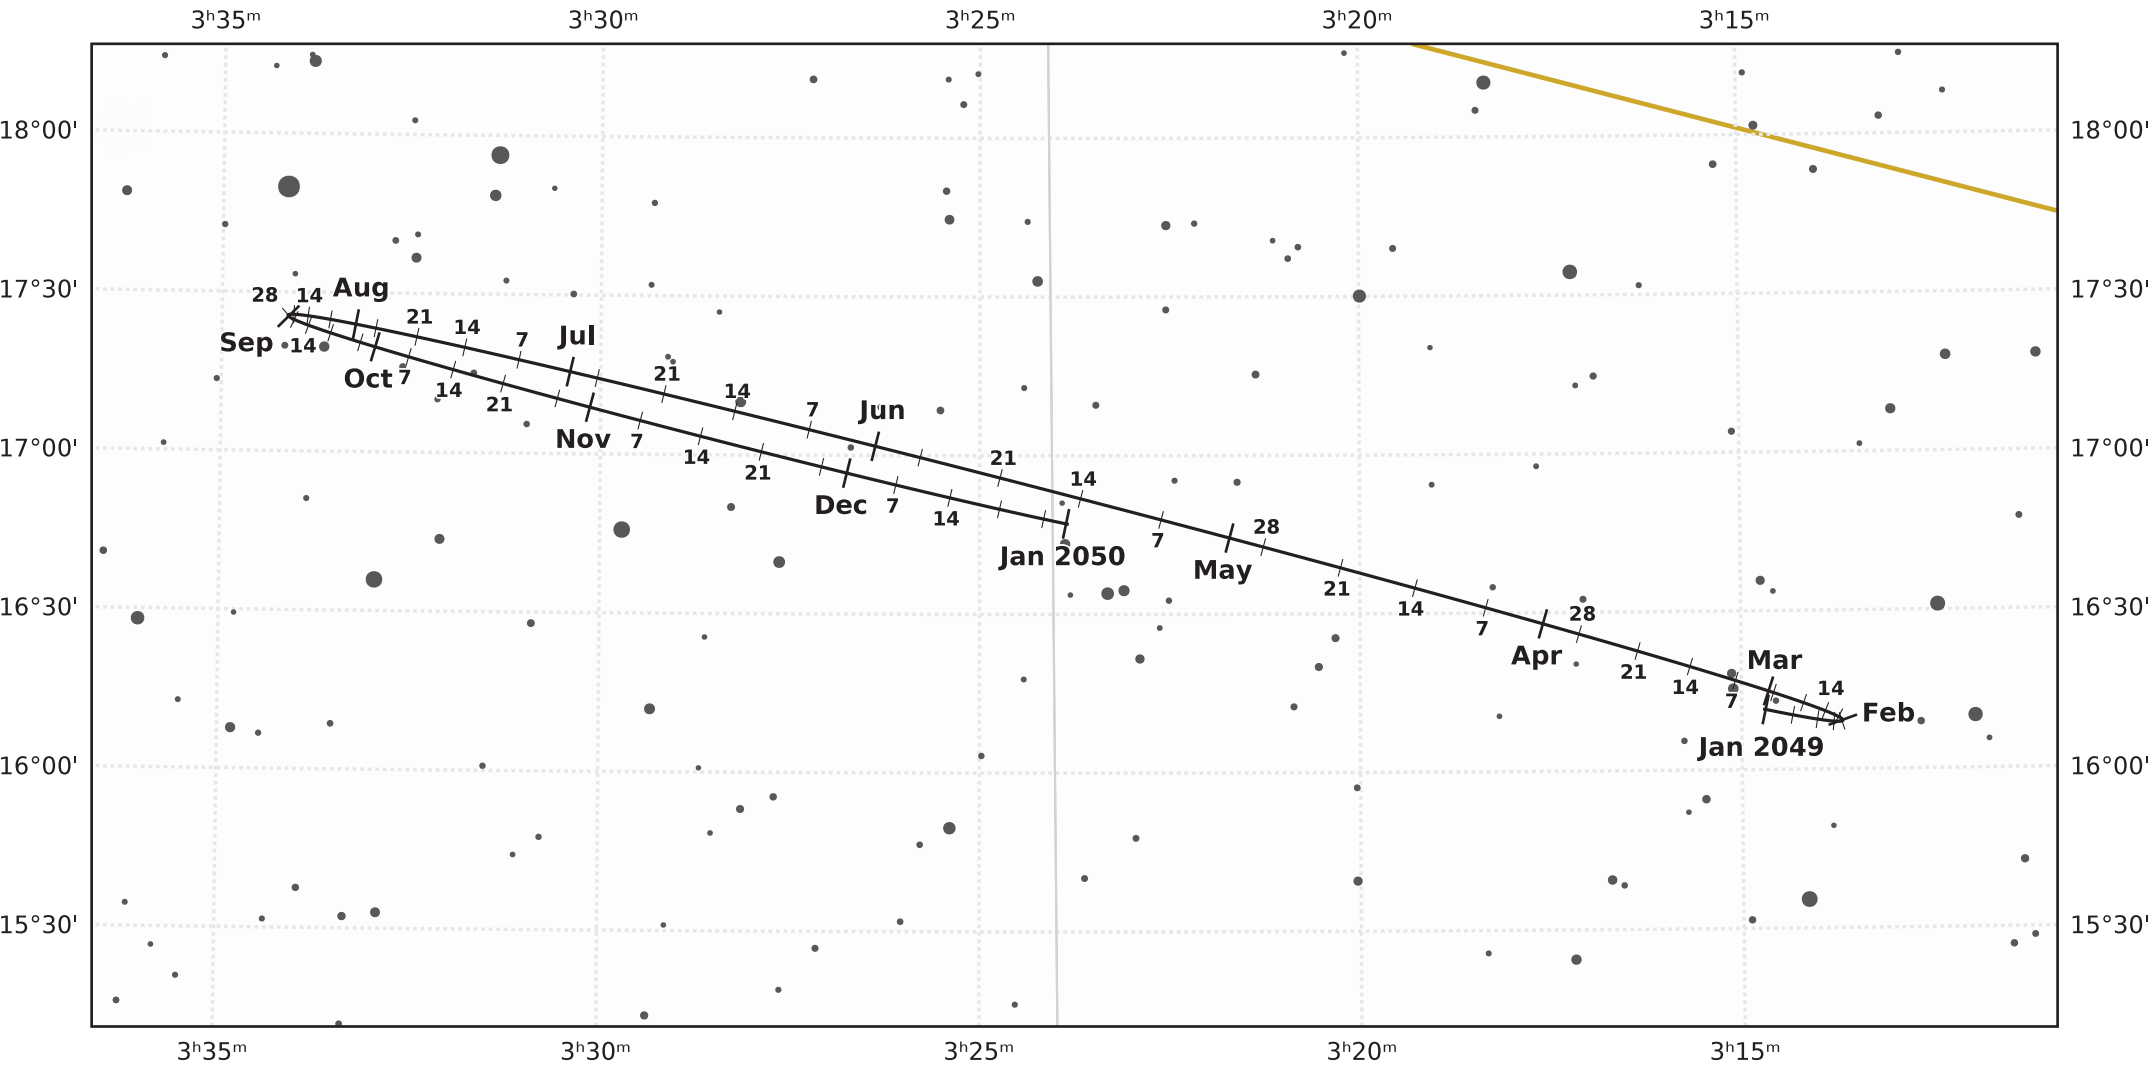

The path of Neptune in 2049

© Dominic Ford 2011-2020. Downloaded from <https://in-the-sky.org>

Magnitude scale: •10.5 •10.0 •9.5 •9.0 •8.5 •8.0 •7.5 •7.0 •6.5 •6.0

— The Equator — Ecliptic Plane — Galactic Plane