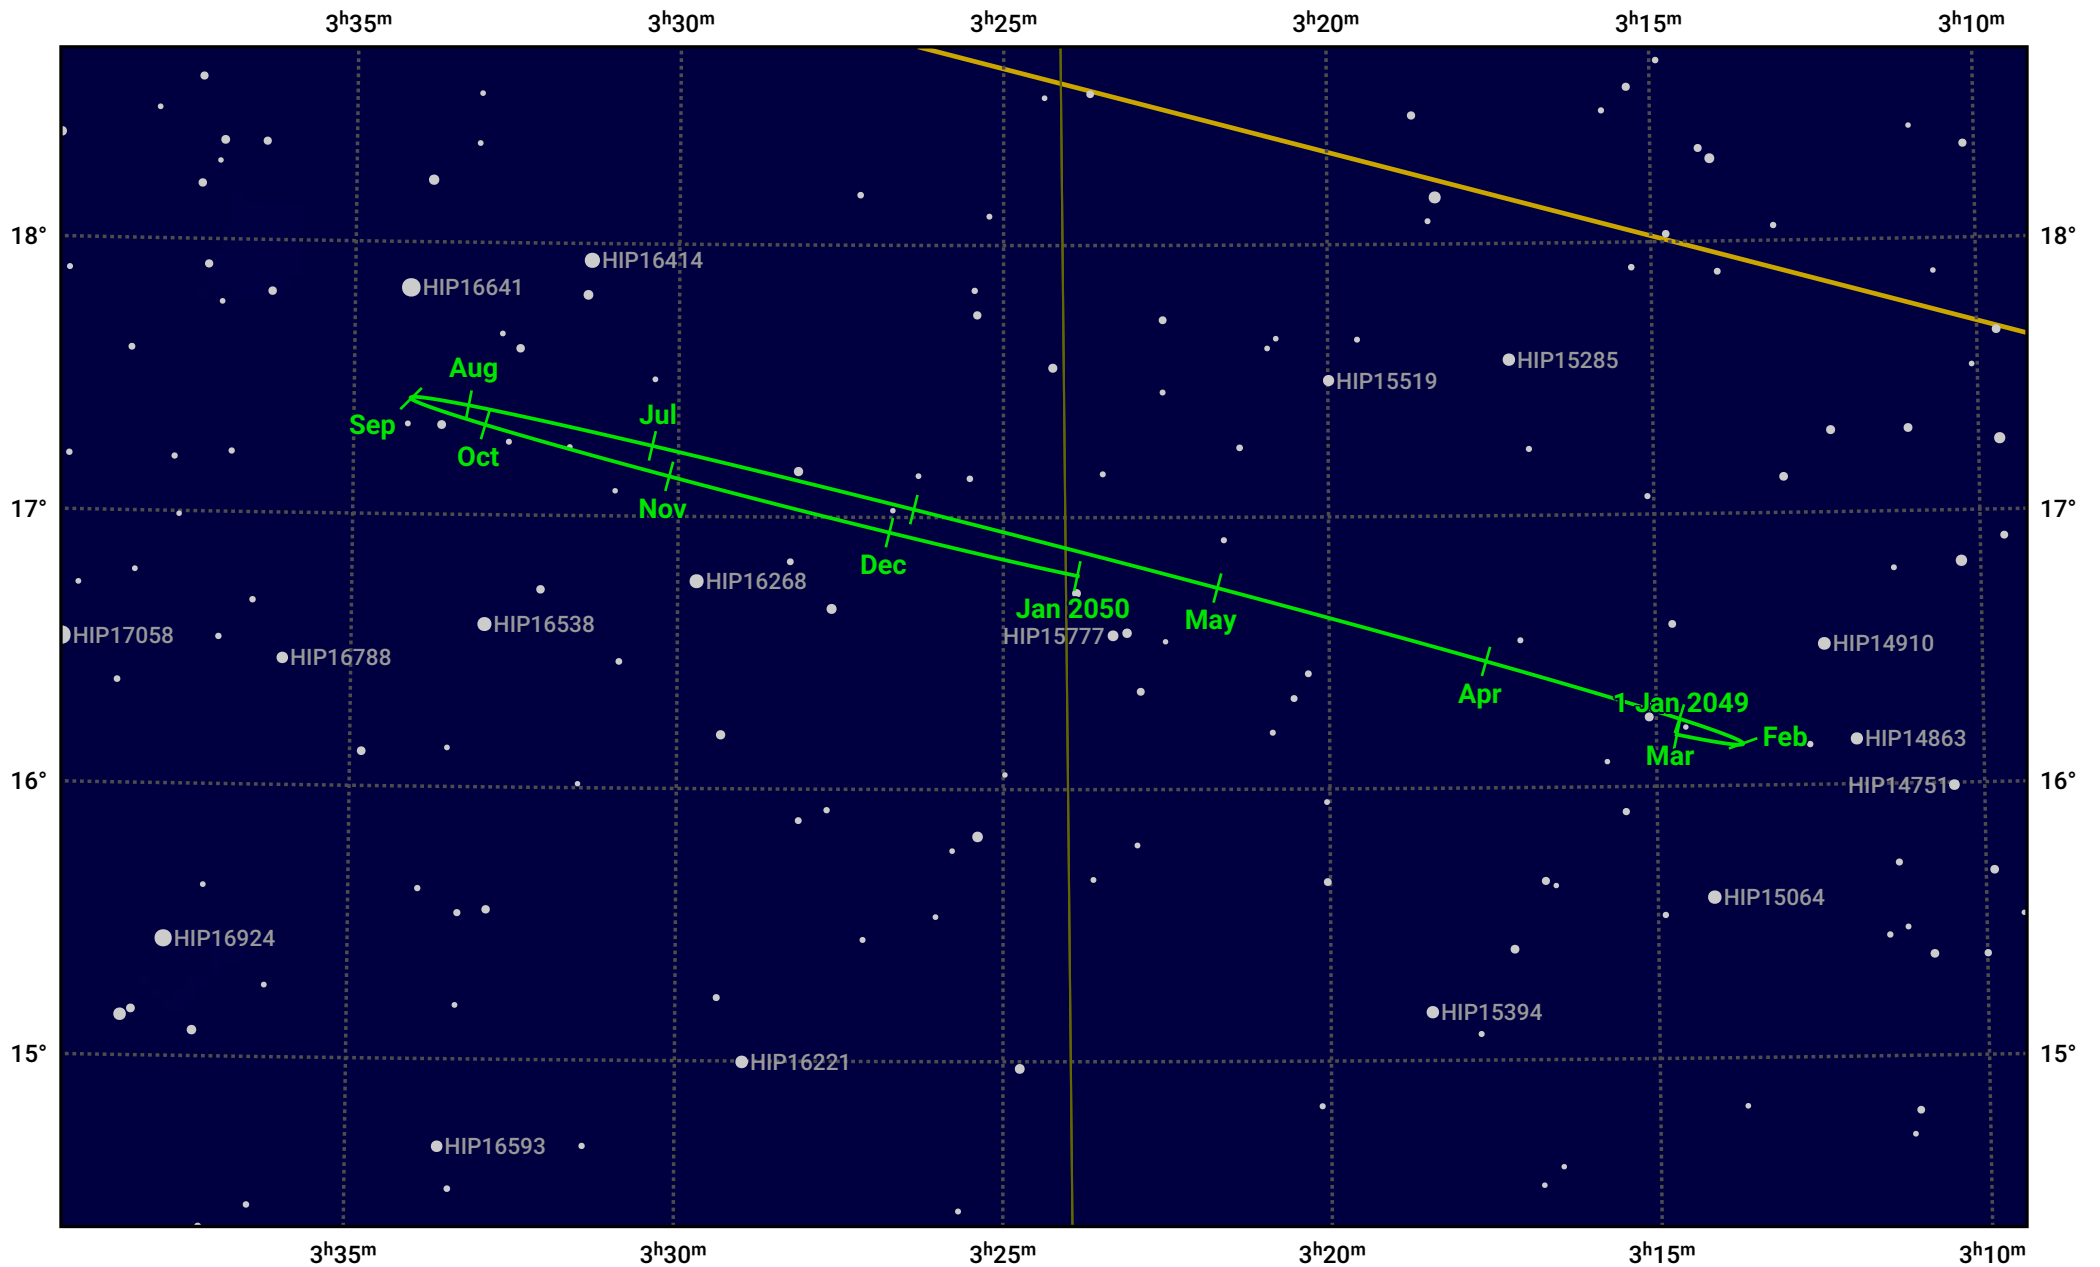

# The path of Neptune in 2049

© Dominic Ford 2011–2024. Date markers placed at midnight UTC. Downloaded from <https://in-the-sky.org>

Magnitude scale: • 10.0 • 9.0 • 8.0 • 7.0 ● 6.0

— Ecliptic Plane

- Galaxy
- Bright nebula
- Open cluster
- ⊙ Globular cluster