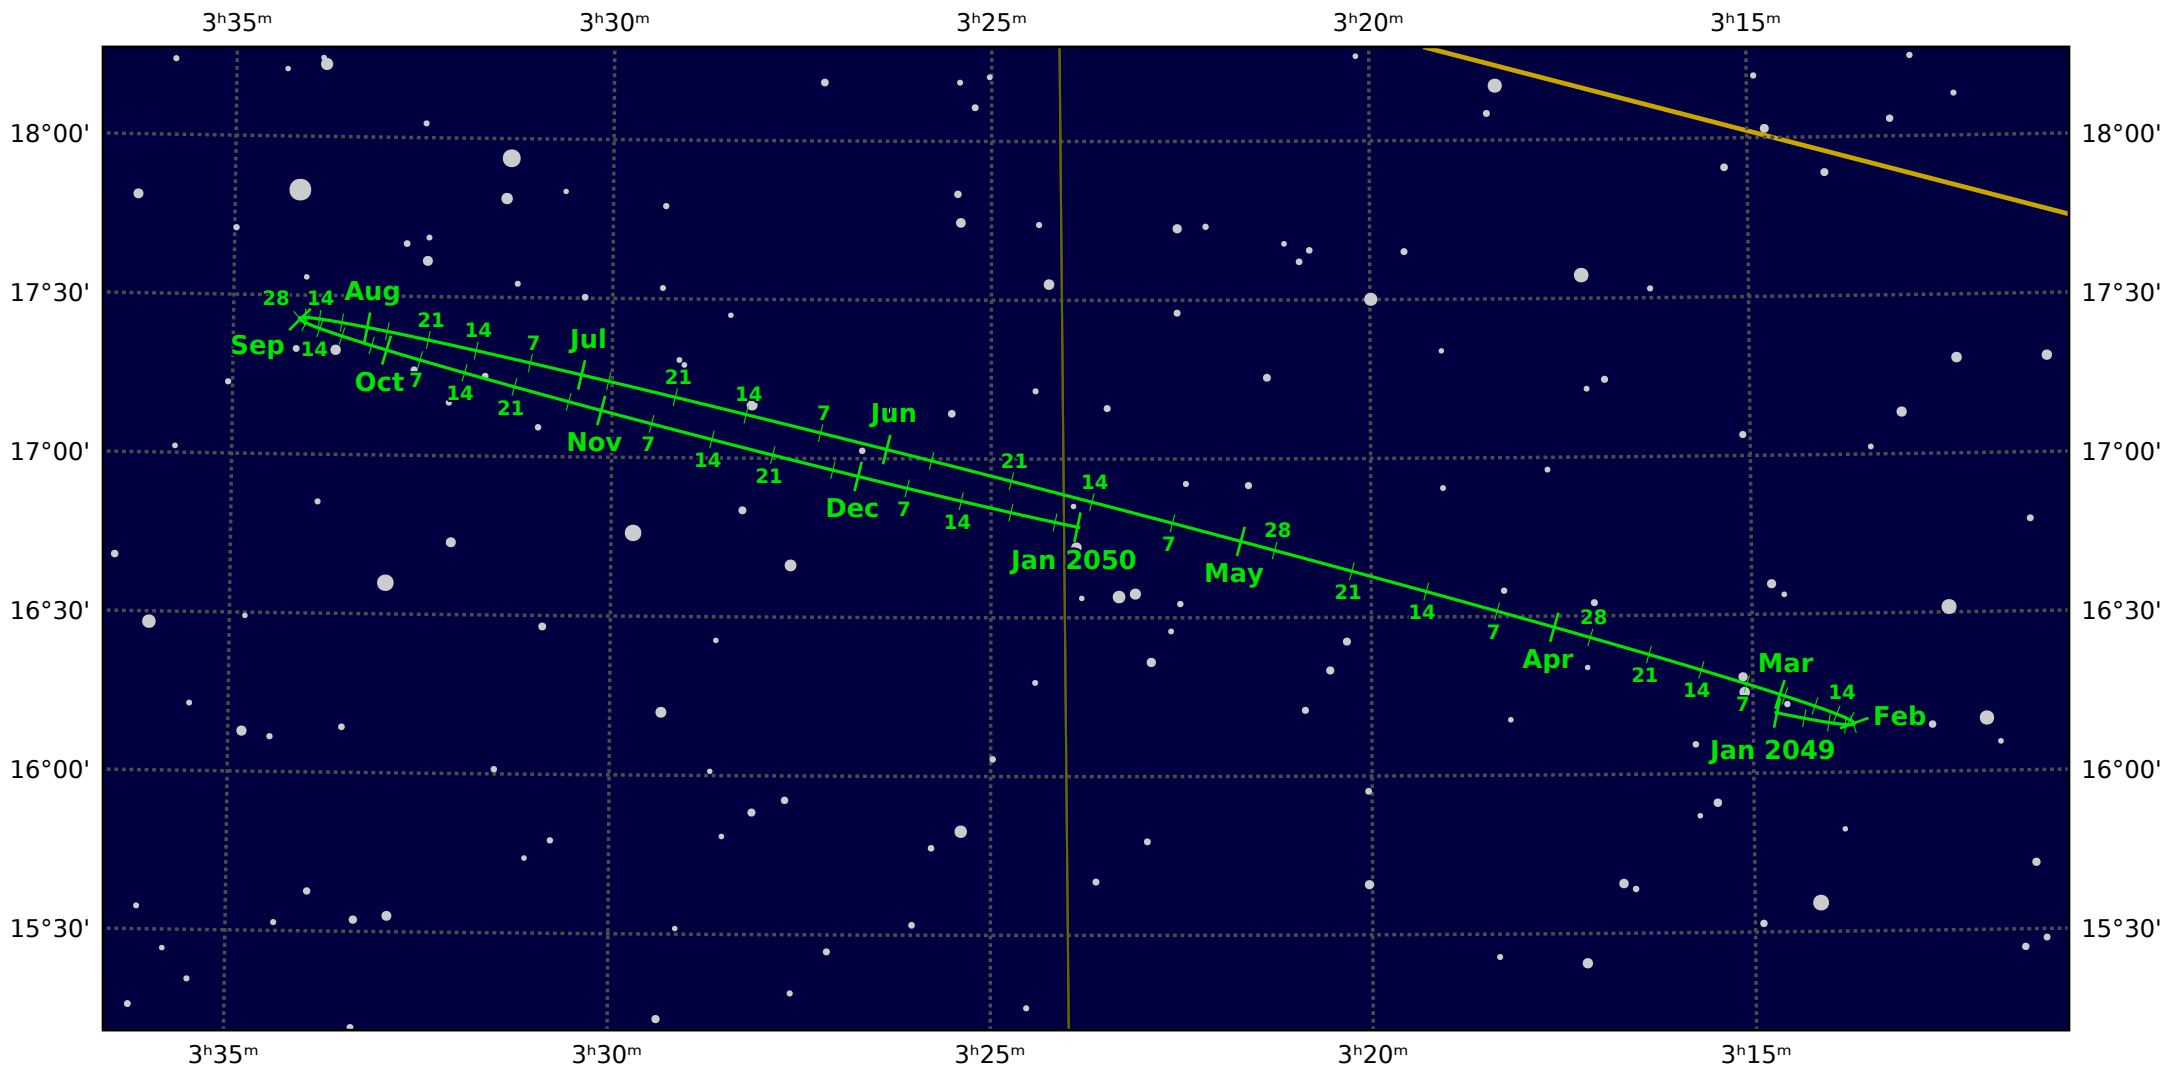

The path of Neptune in 2049

© Dominic Ford 2011-2020. Downloaded from <https://in-the-sky.org>

Magnitude scale: •10.5 •10.0 •9.5 •9.0 •8.5 •8.0 •7.5 •7.0 •6.5 •6.0

— Ecliptic Plane — Galactic Plane