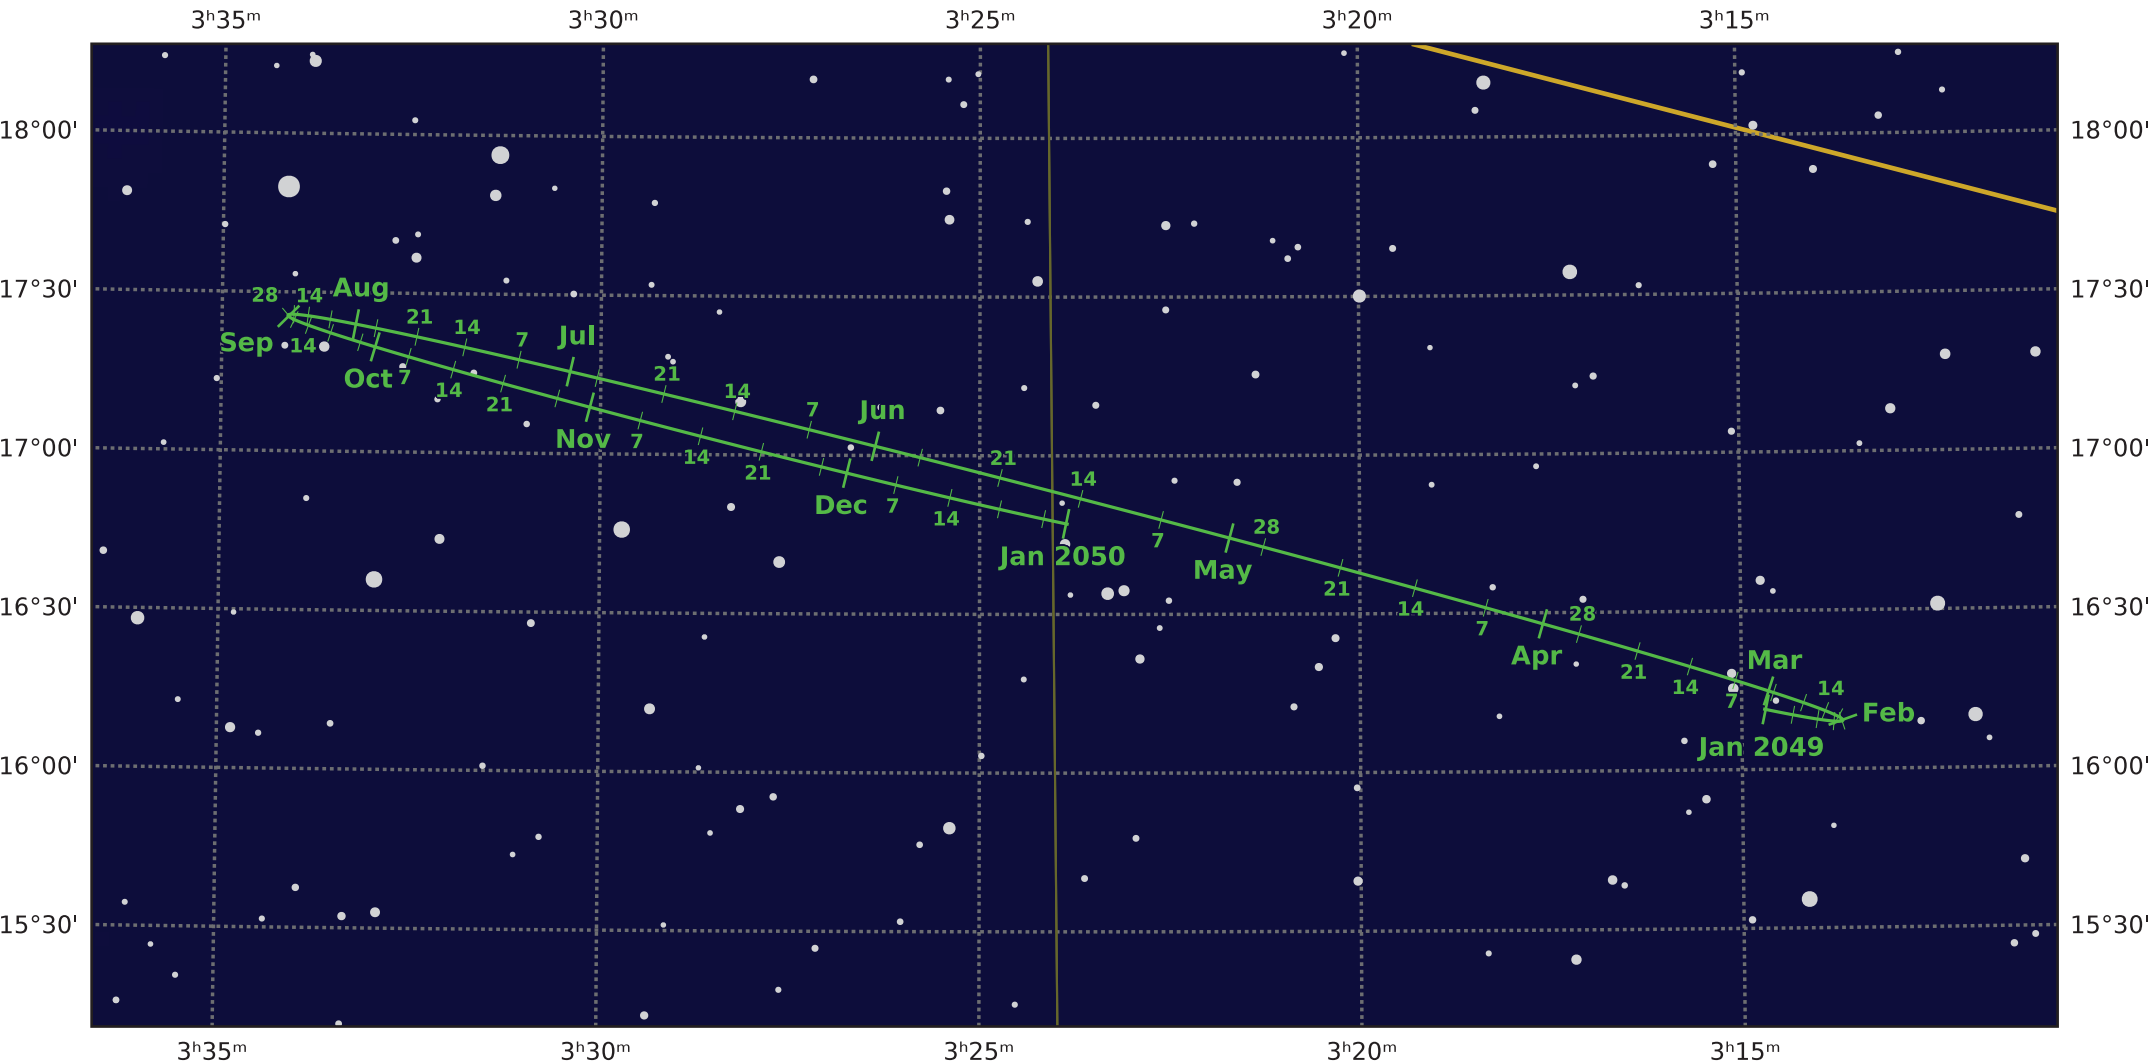

The path of Neptune in 2049

© Dominic Ford 2011-2020. Downloaded from <https://in-the-sky.org>

Magnitude scale: •10.5 •10.0 •9.5 •9.0 •8.5 •8.0 •7.5 •7.0 •6.5 •6.0

— Ecliptic Plane — Galactic Plane