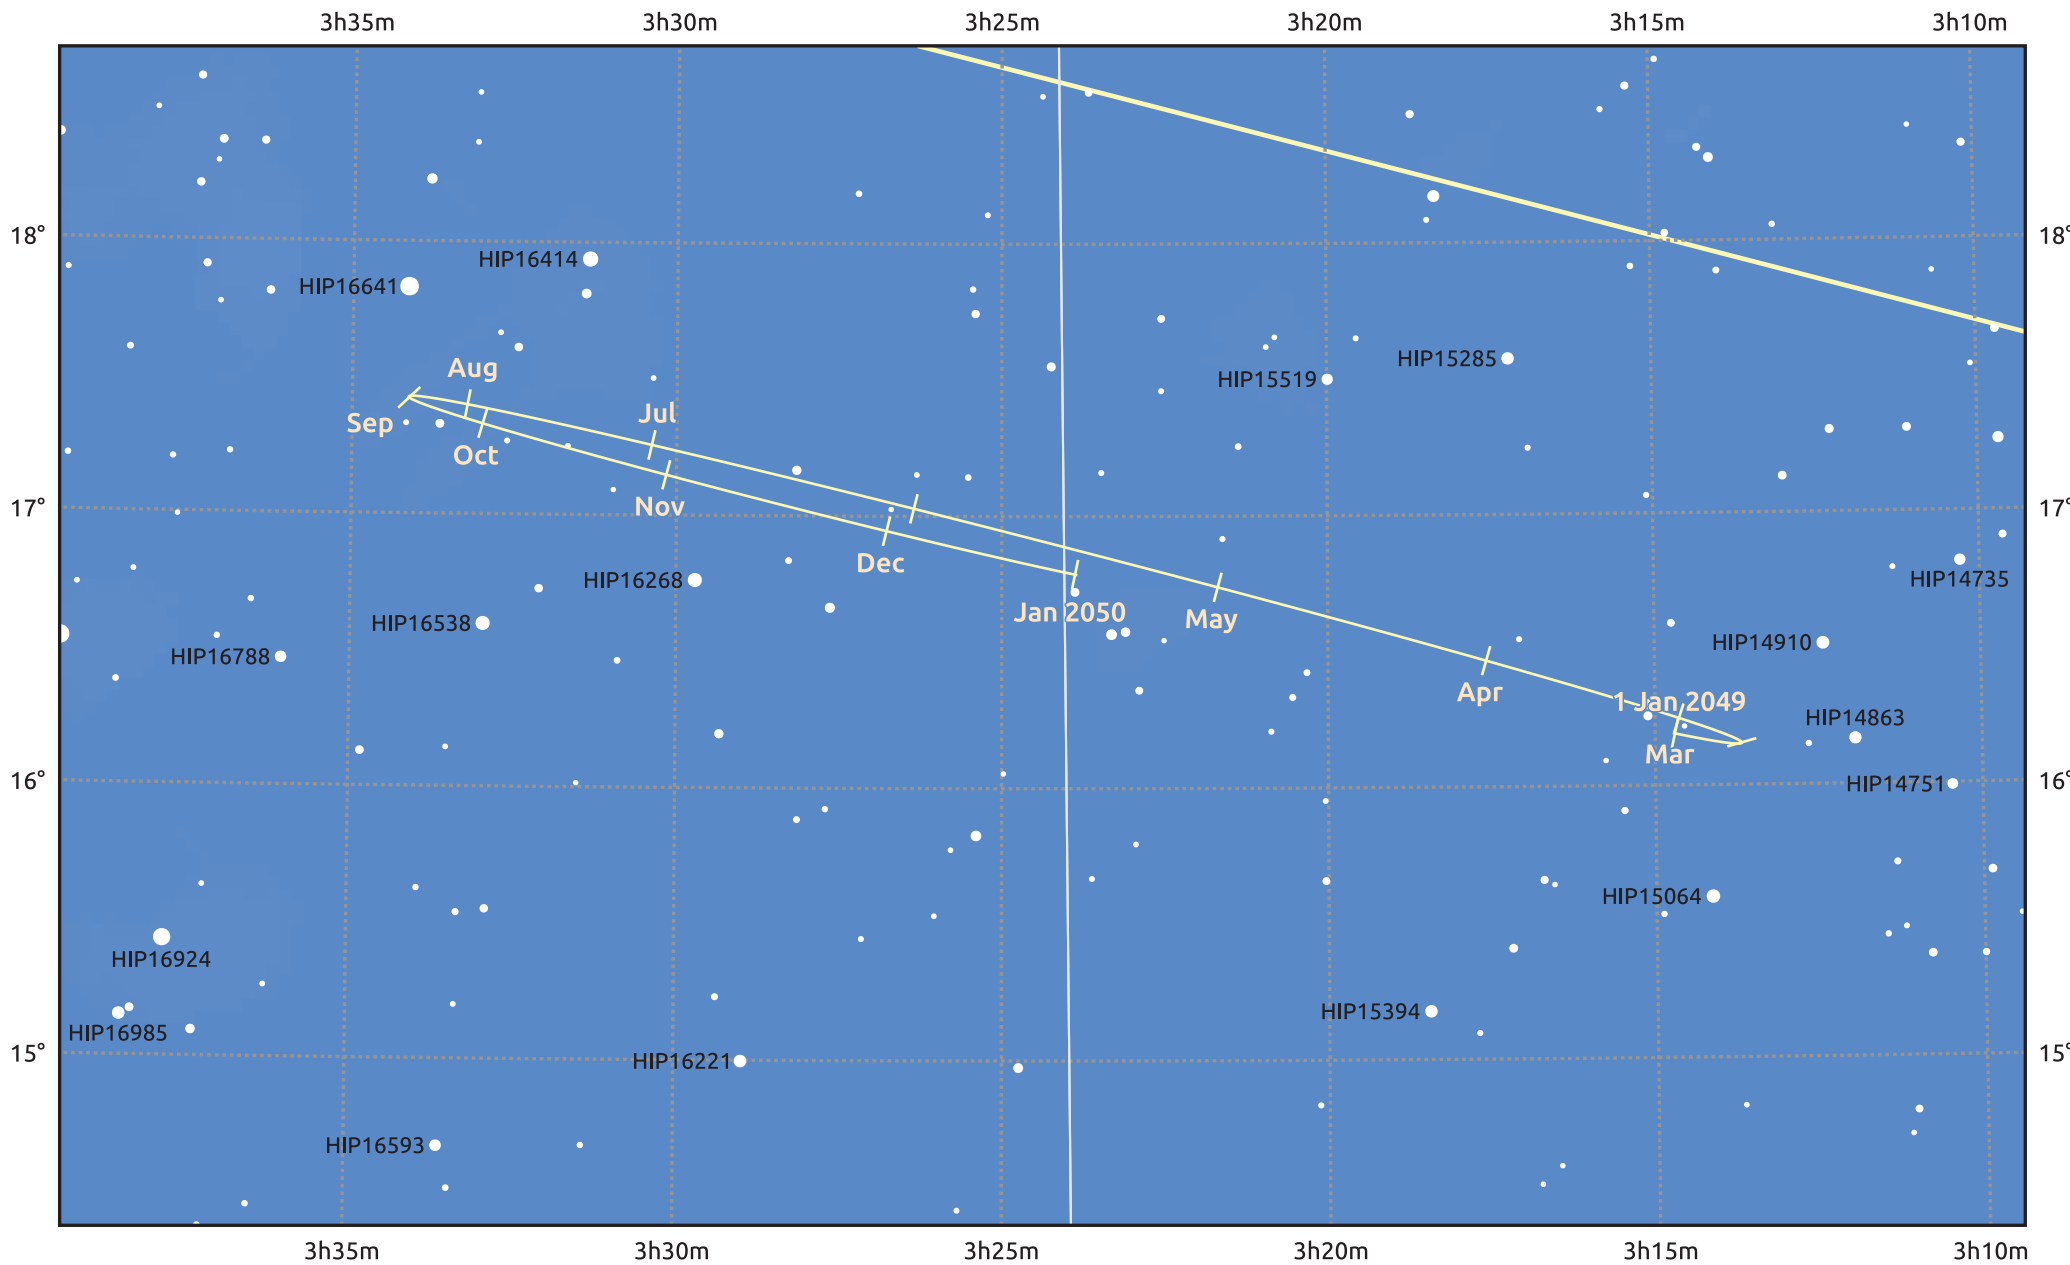

The path of Neptune in 2049

© Dominic Ford 2011–2025. Date markers placed at midnight UTC. Downloaded from <https://in-the-sky.org>

Magnitude scale: • 10.0 • 9.0 • 8.0 • 7.0 ● 6.0

— Ecliptic Plane

Galaxy Bright nebula Open cluster Globular cluster Planetary nebula

Date	Mag	Angular size
2049 Jan 1	7.8	2.3"
2049 Apr 1	7.9	2.2"
2049 Jul 1	7.9	2.2"
2049 Oct 1	7.8	2.3"
2050 Jan 1	7.8	2.3"