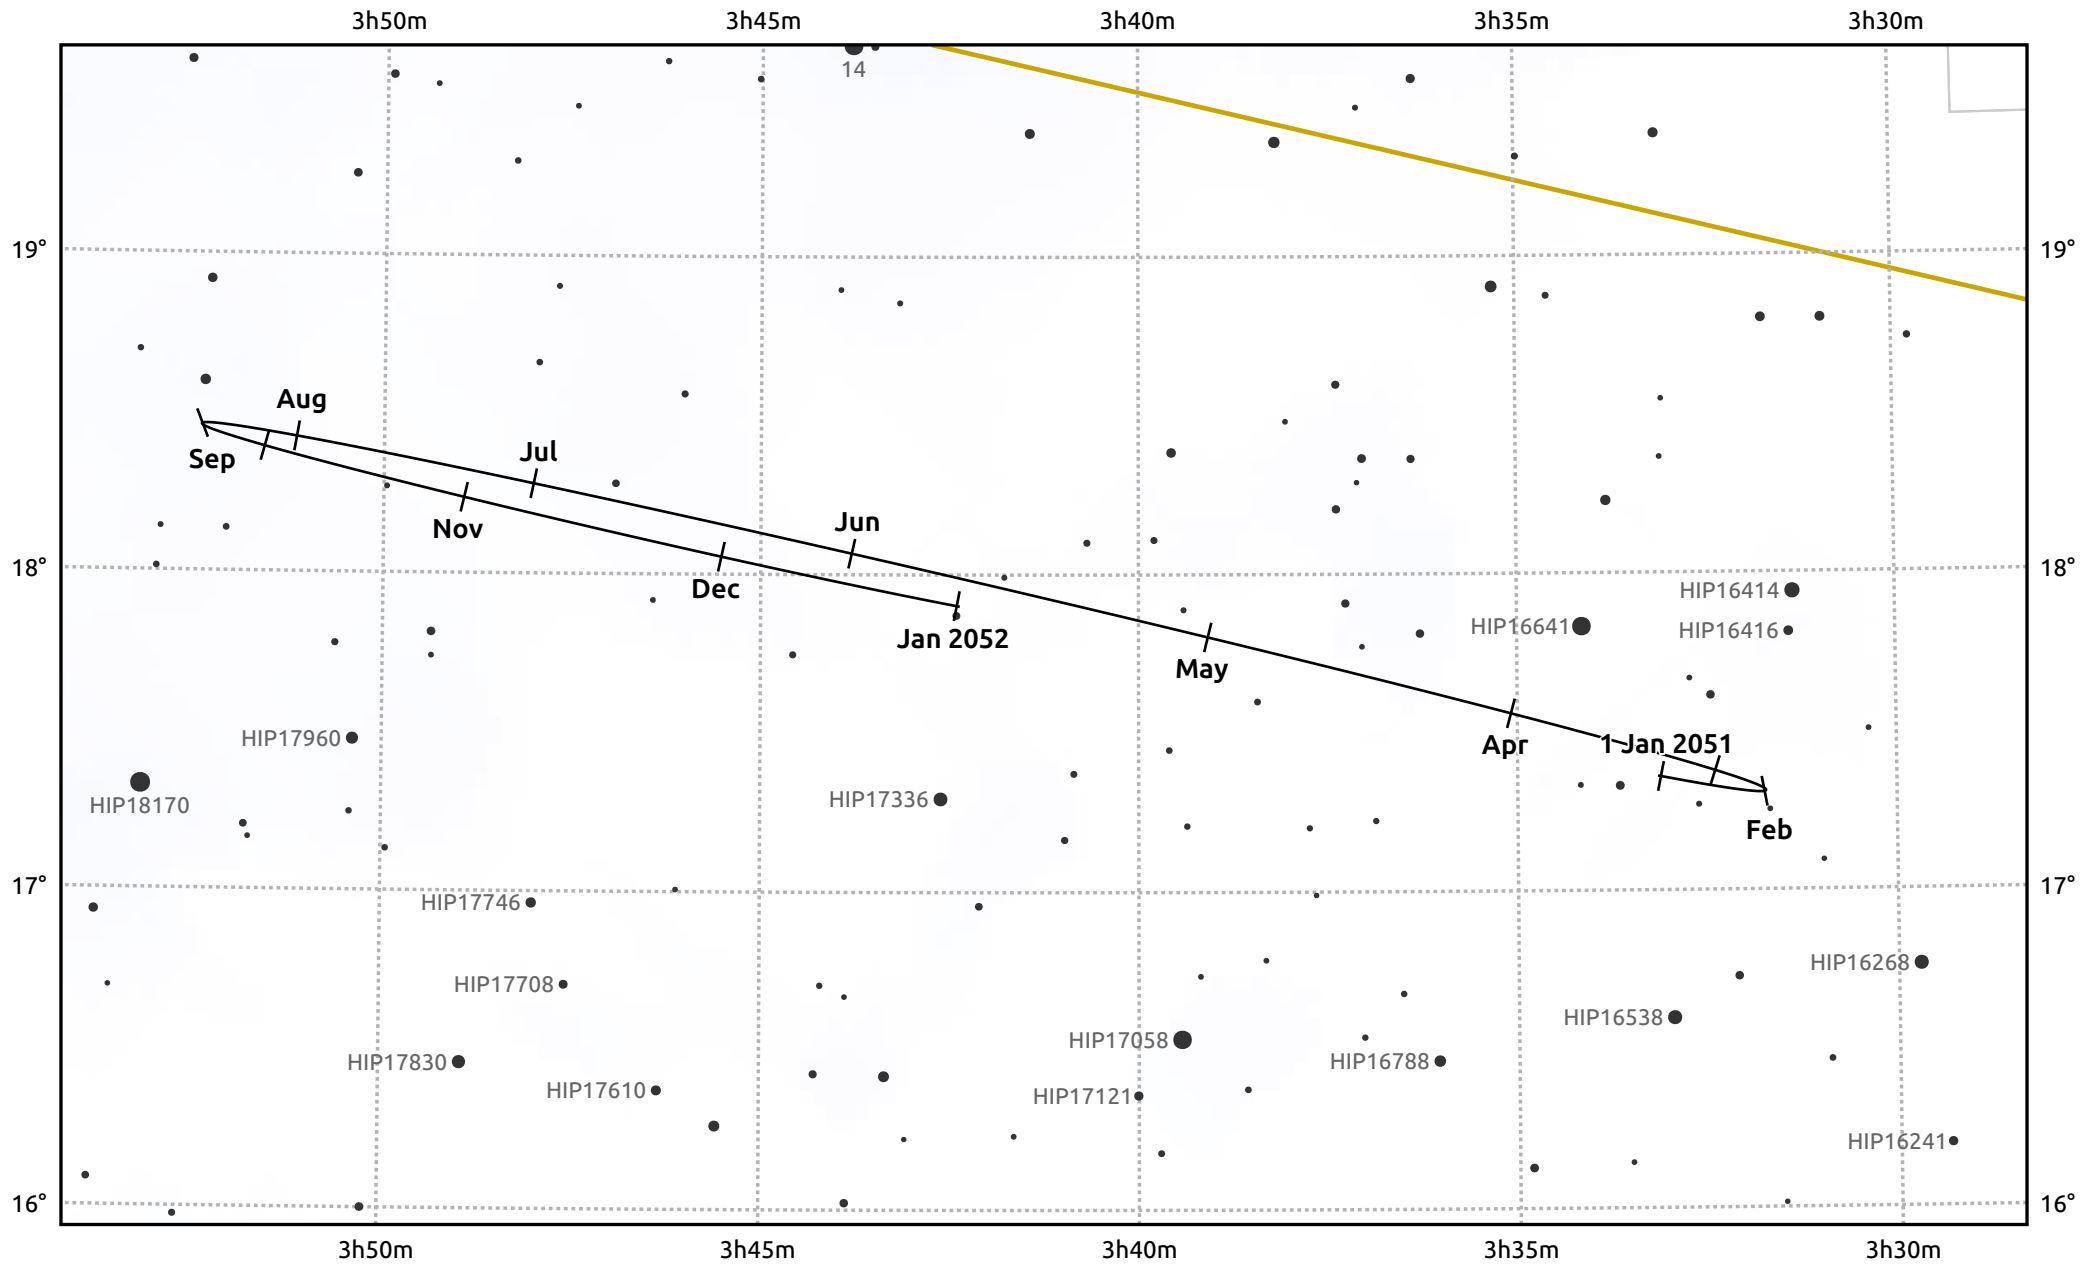

The path of Neptune in 2051

© Dominic Ford 2011–2025. Date markers placed at midnight UTC. Downloaded from <https://in-the-sky.org>

Magnitude scale: 10.0 9.0 8.0 7.0 6.0 5.0

Ecliptic Plane

- Galaxy
- Bright nebula
- Open cluster
- Globular cluster
- Planetary nebula

Date	Mag	Angular size
2051 Jan 1	7.8	2.3"
2051 Apr 1	7.9	2.2"
2051 Jul 1	7.9	2.2"
2051 Oct 1	7.8	2.3"
2052 Jan 1	7.8	2.3"