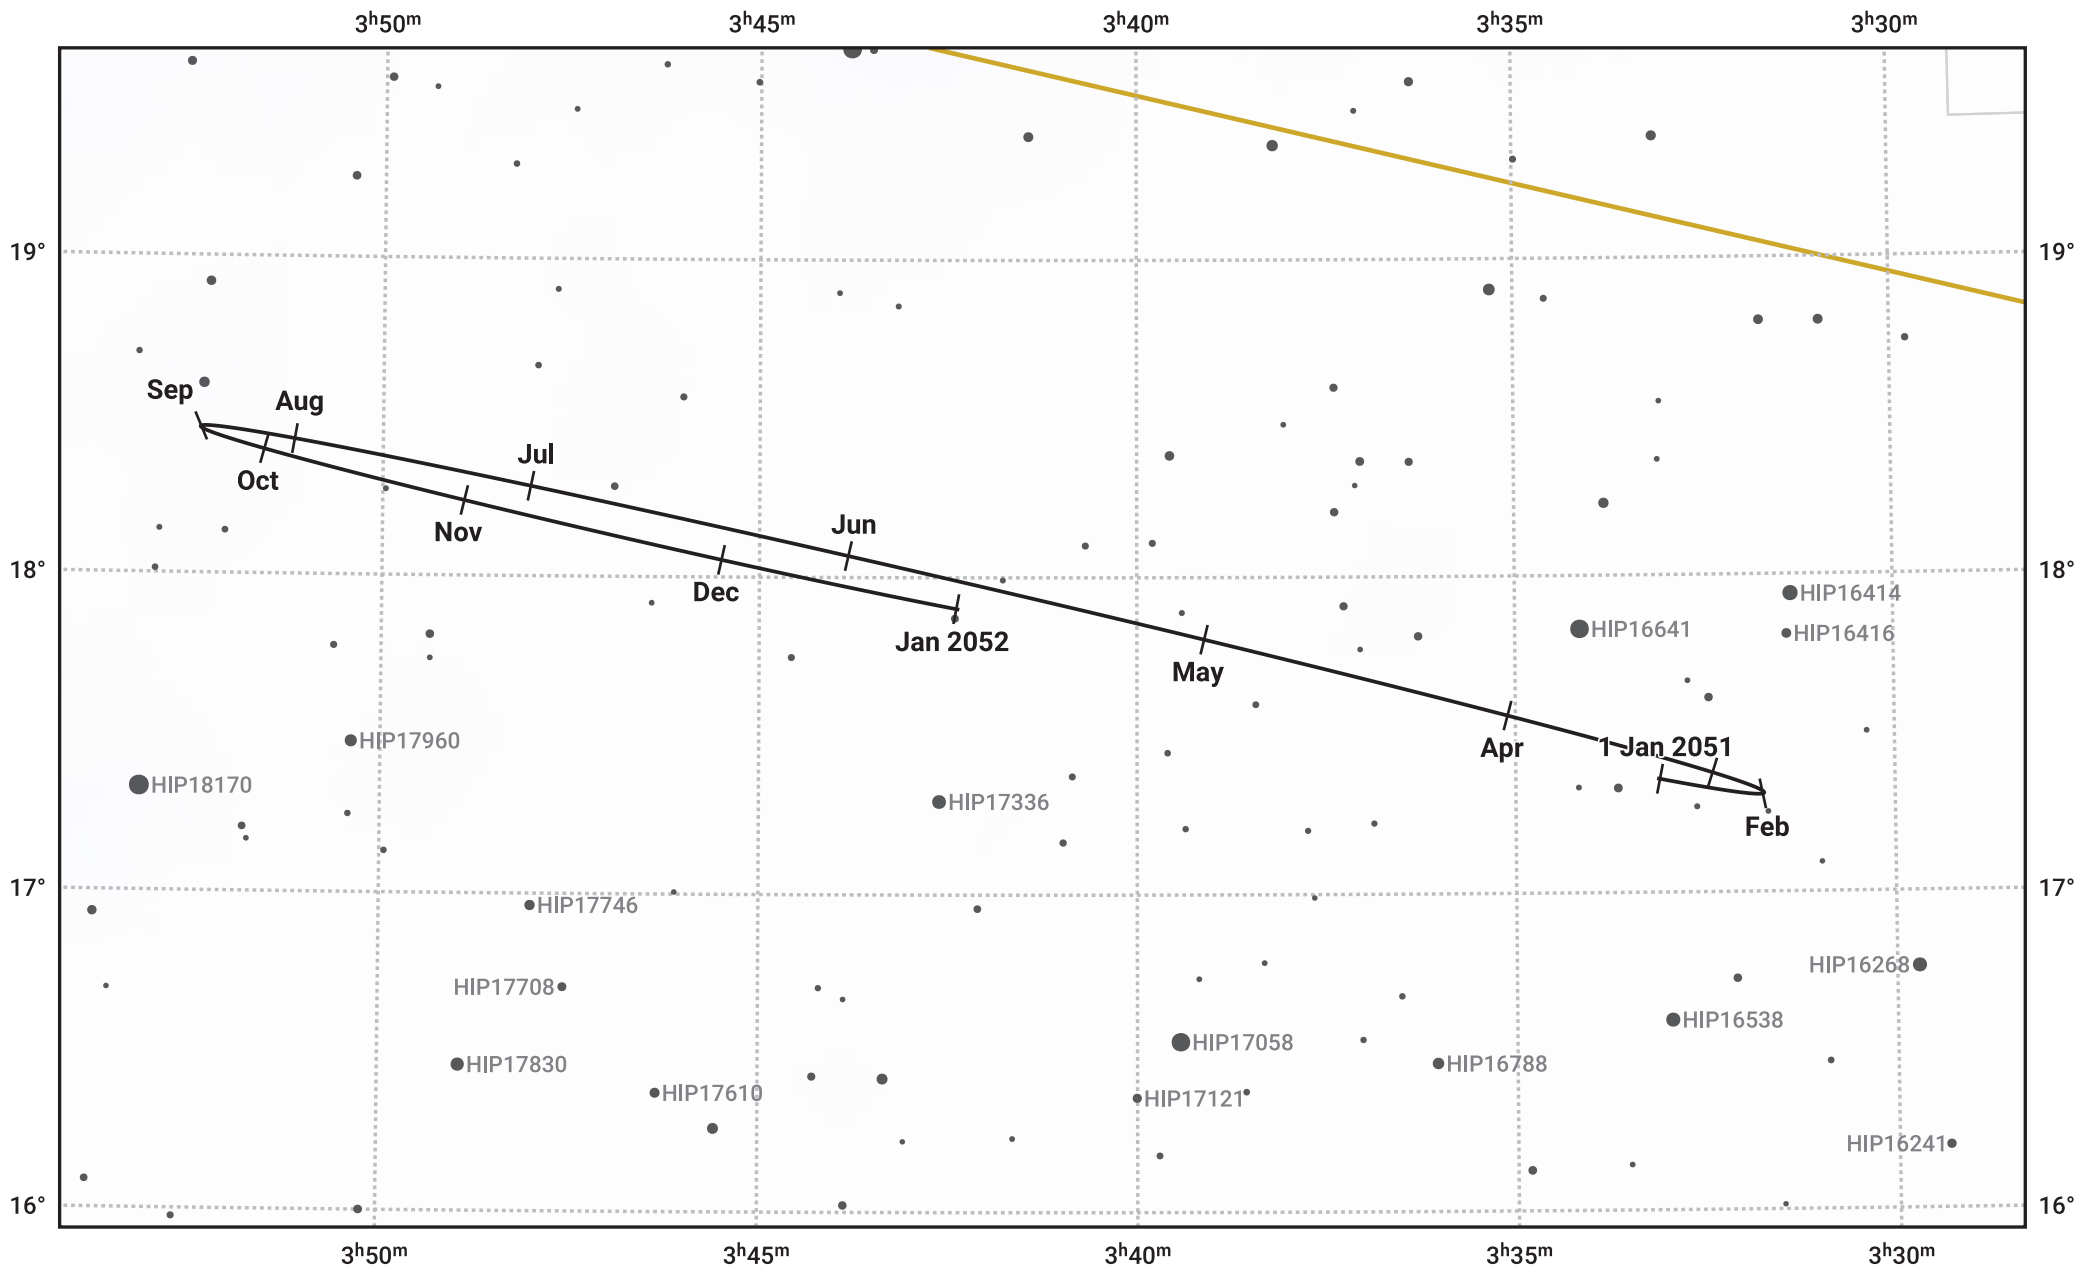

# The path of Neptune in 2051

© Dominic Ford 2011–2024. Date markers placed at midnight UTC. Downloaded from <https://in-the-sky.org>

Magnitude scale: • 10.0 • 9.0 • 8.0 • 7.0 • 6.0 • 5.0

— Ecliptic Plane

- Galaxy
- Bright nebula
- Open cluster
- ⊕ Globular cluster

Date	Mag	Angular size
2051 Jan 1	7.8	2.3"
2051 Apr 1	7.9	2.2"
2051 Jul 1	7.9	2.2"
2051 Oct 1	7.8	2.3"
2052 Jan 1	7.8	2.3"