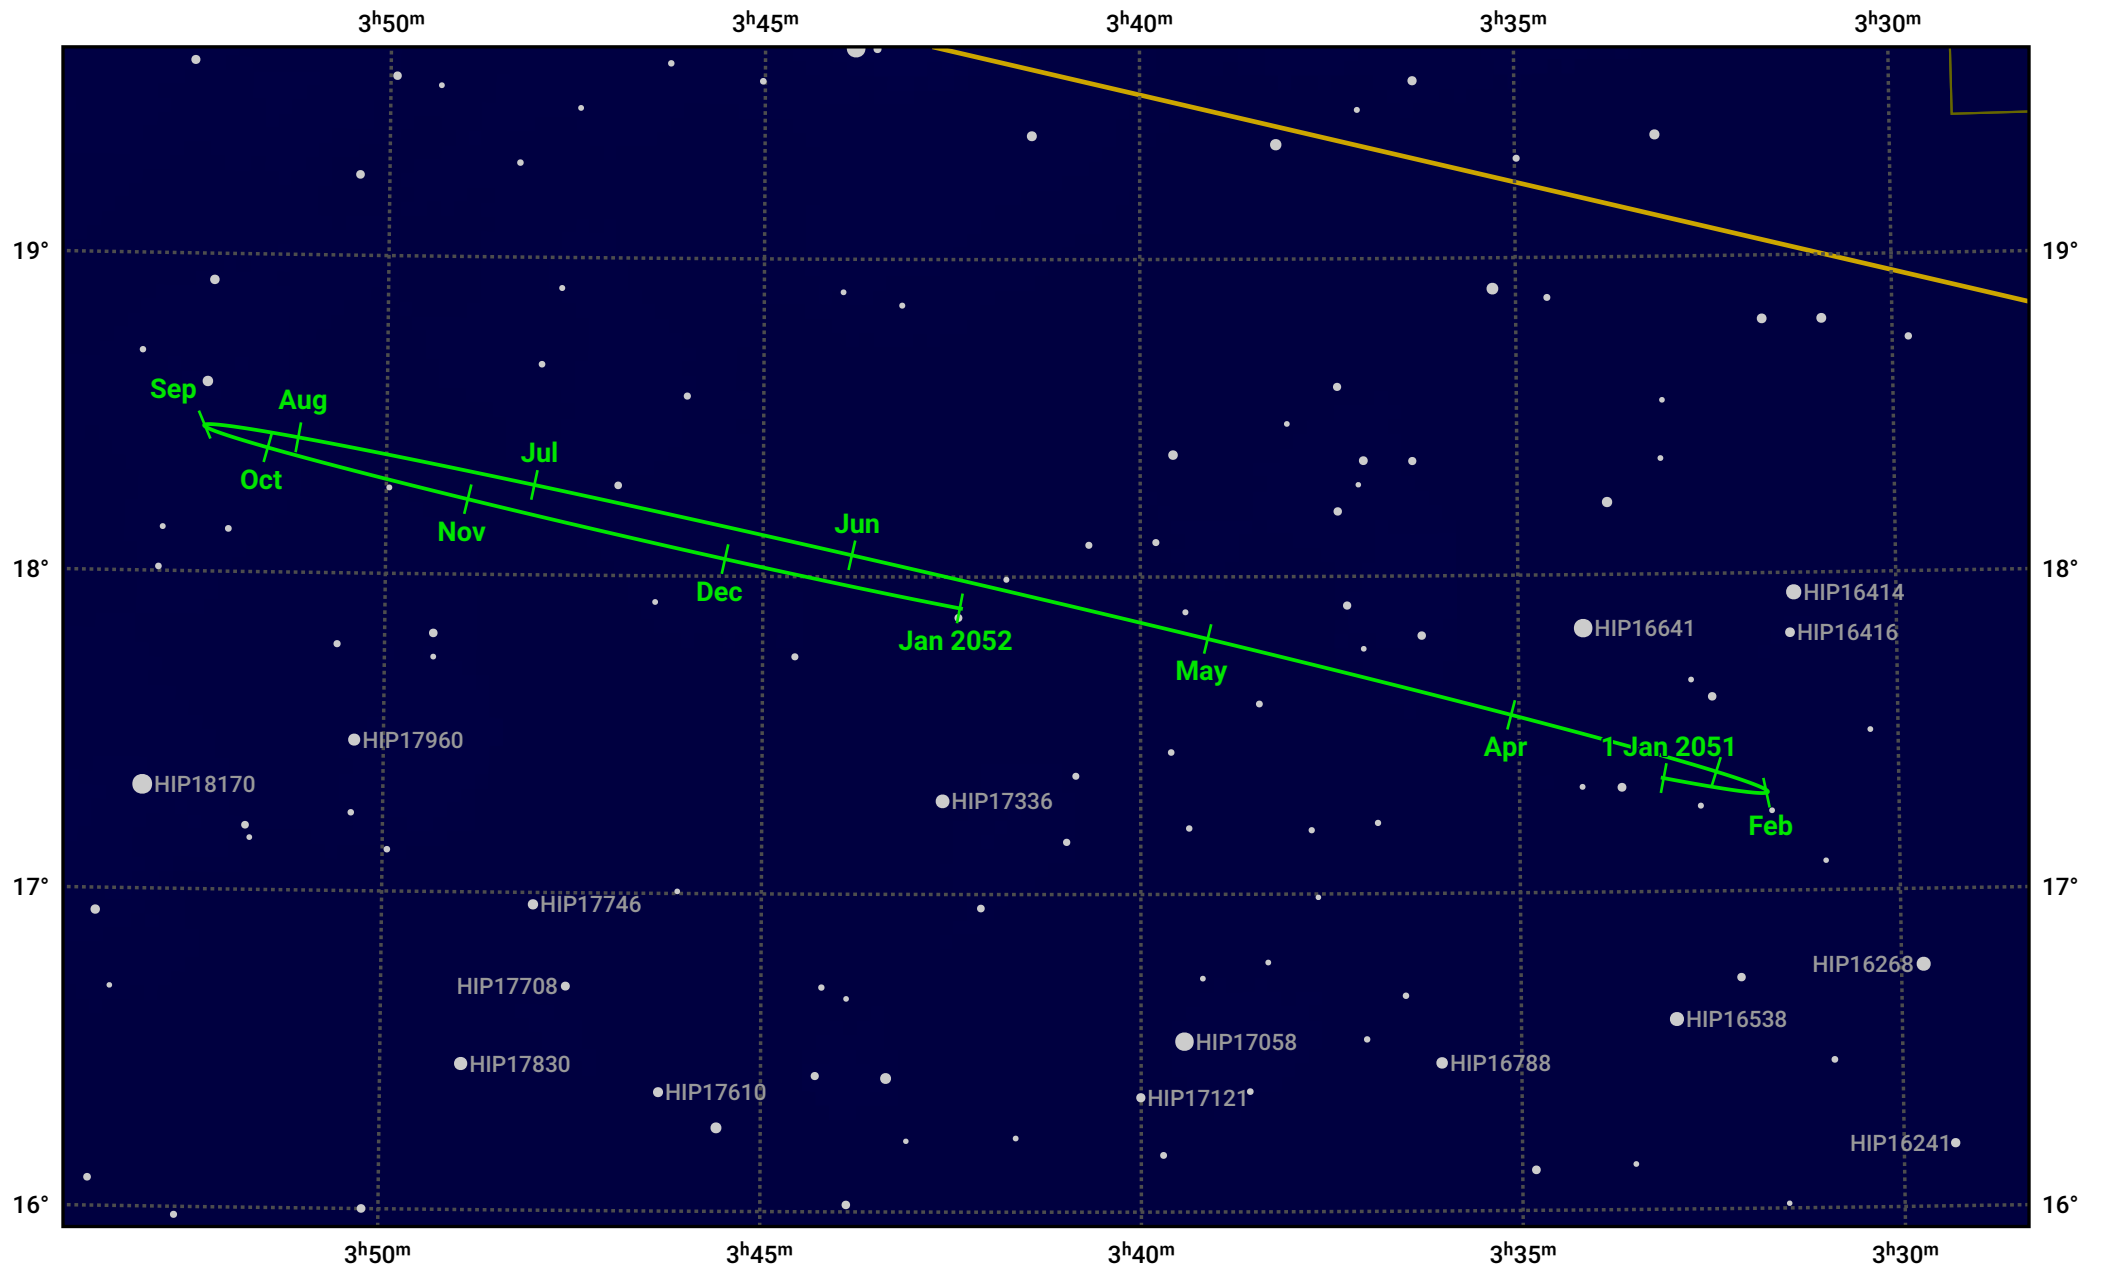

The path of Neptune in 2051

© Dominic Ford 2011–2024. Date markers placed at midnight UTC. Downloaded from <https://in-the-sky.org>

Magnitude scale: ● 10.0 ● 9.0 ● 8.0 ● 7.0 ● 6.0 ● 5.0

— Ecliptic Plane

● Galaxy ■ Bright nebula ● Open cluster ● Globular cluster

Date	Mag	Angular size
2051 Jan 1	7.8	2.3"
2051 Apr 1	7.9	2.2"
2051 Jul 1	7.9	2.2"
2051 Oct 1	7.8	2.3"
2052 Jan 1	7.8	2.3"