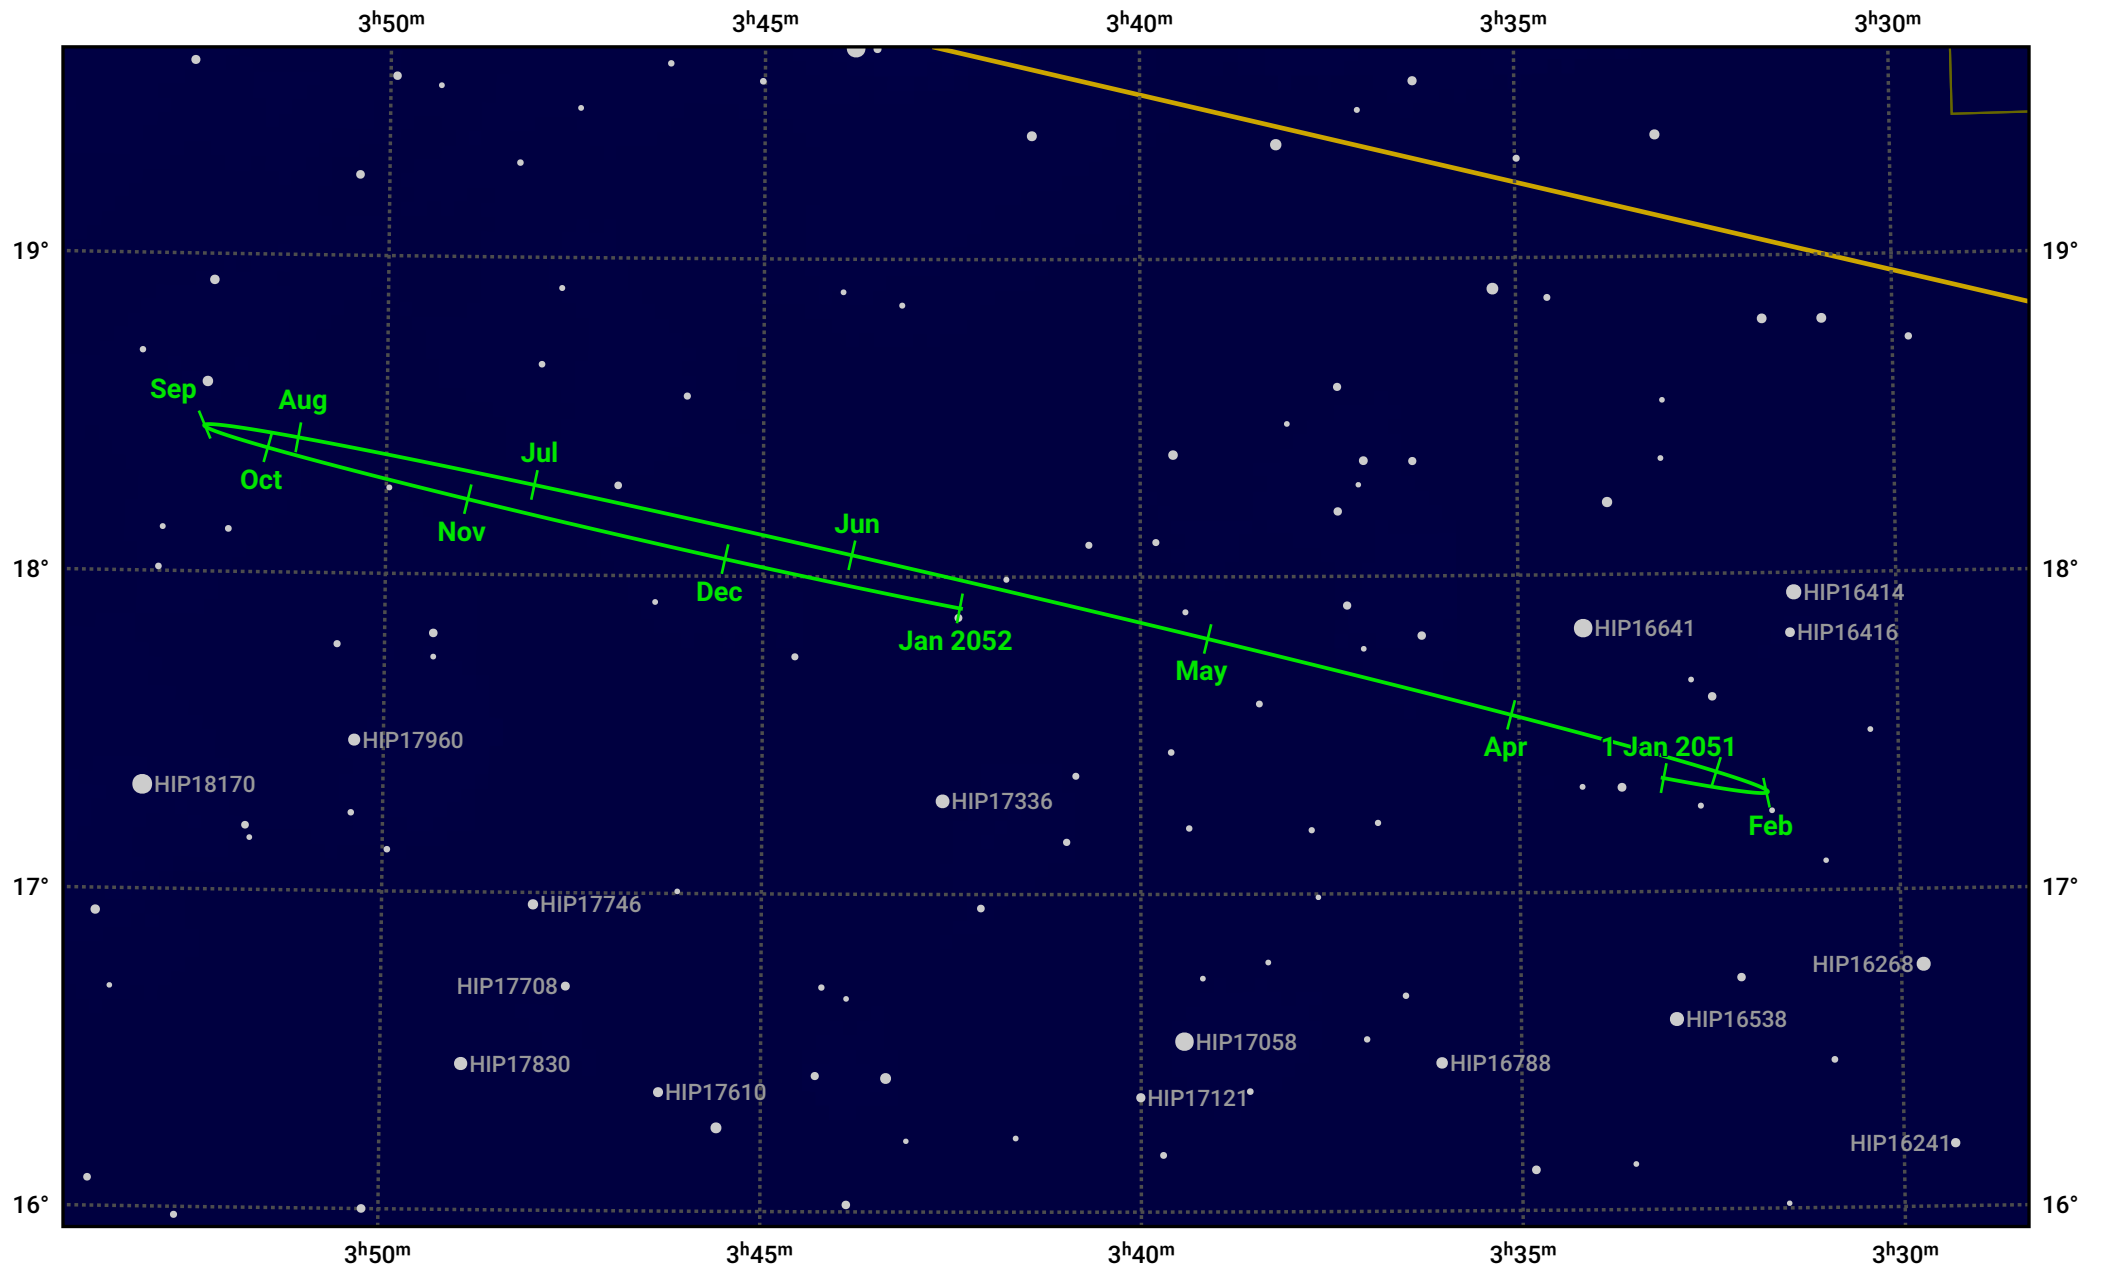

The path of Neptune in 2051

© Dominic Ford 2011–2023. Date markers placed at midnight UTC. Downloaded from <https://in-the-sky.org>

Magnitude scale: ● 10.0 ● 9.0 ● 8.0 ● 7.0 ● 6.0 ● 5.0

— Ecliptic Plane

● Galaxy ■ Bright nebula ● Open cluster ● Globular cluster

Date	Mag	Angular size
2051 Jan 1	7.8	2.3"
2051 Apr 1	7.9	2.2"
2051 Jul 1	7.9	2.2"
2051 Oct 1	7.8	2.3"
2052 Jan 1	7.8	2.3"