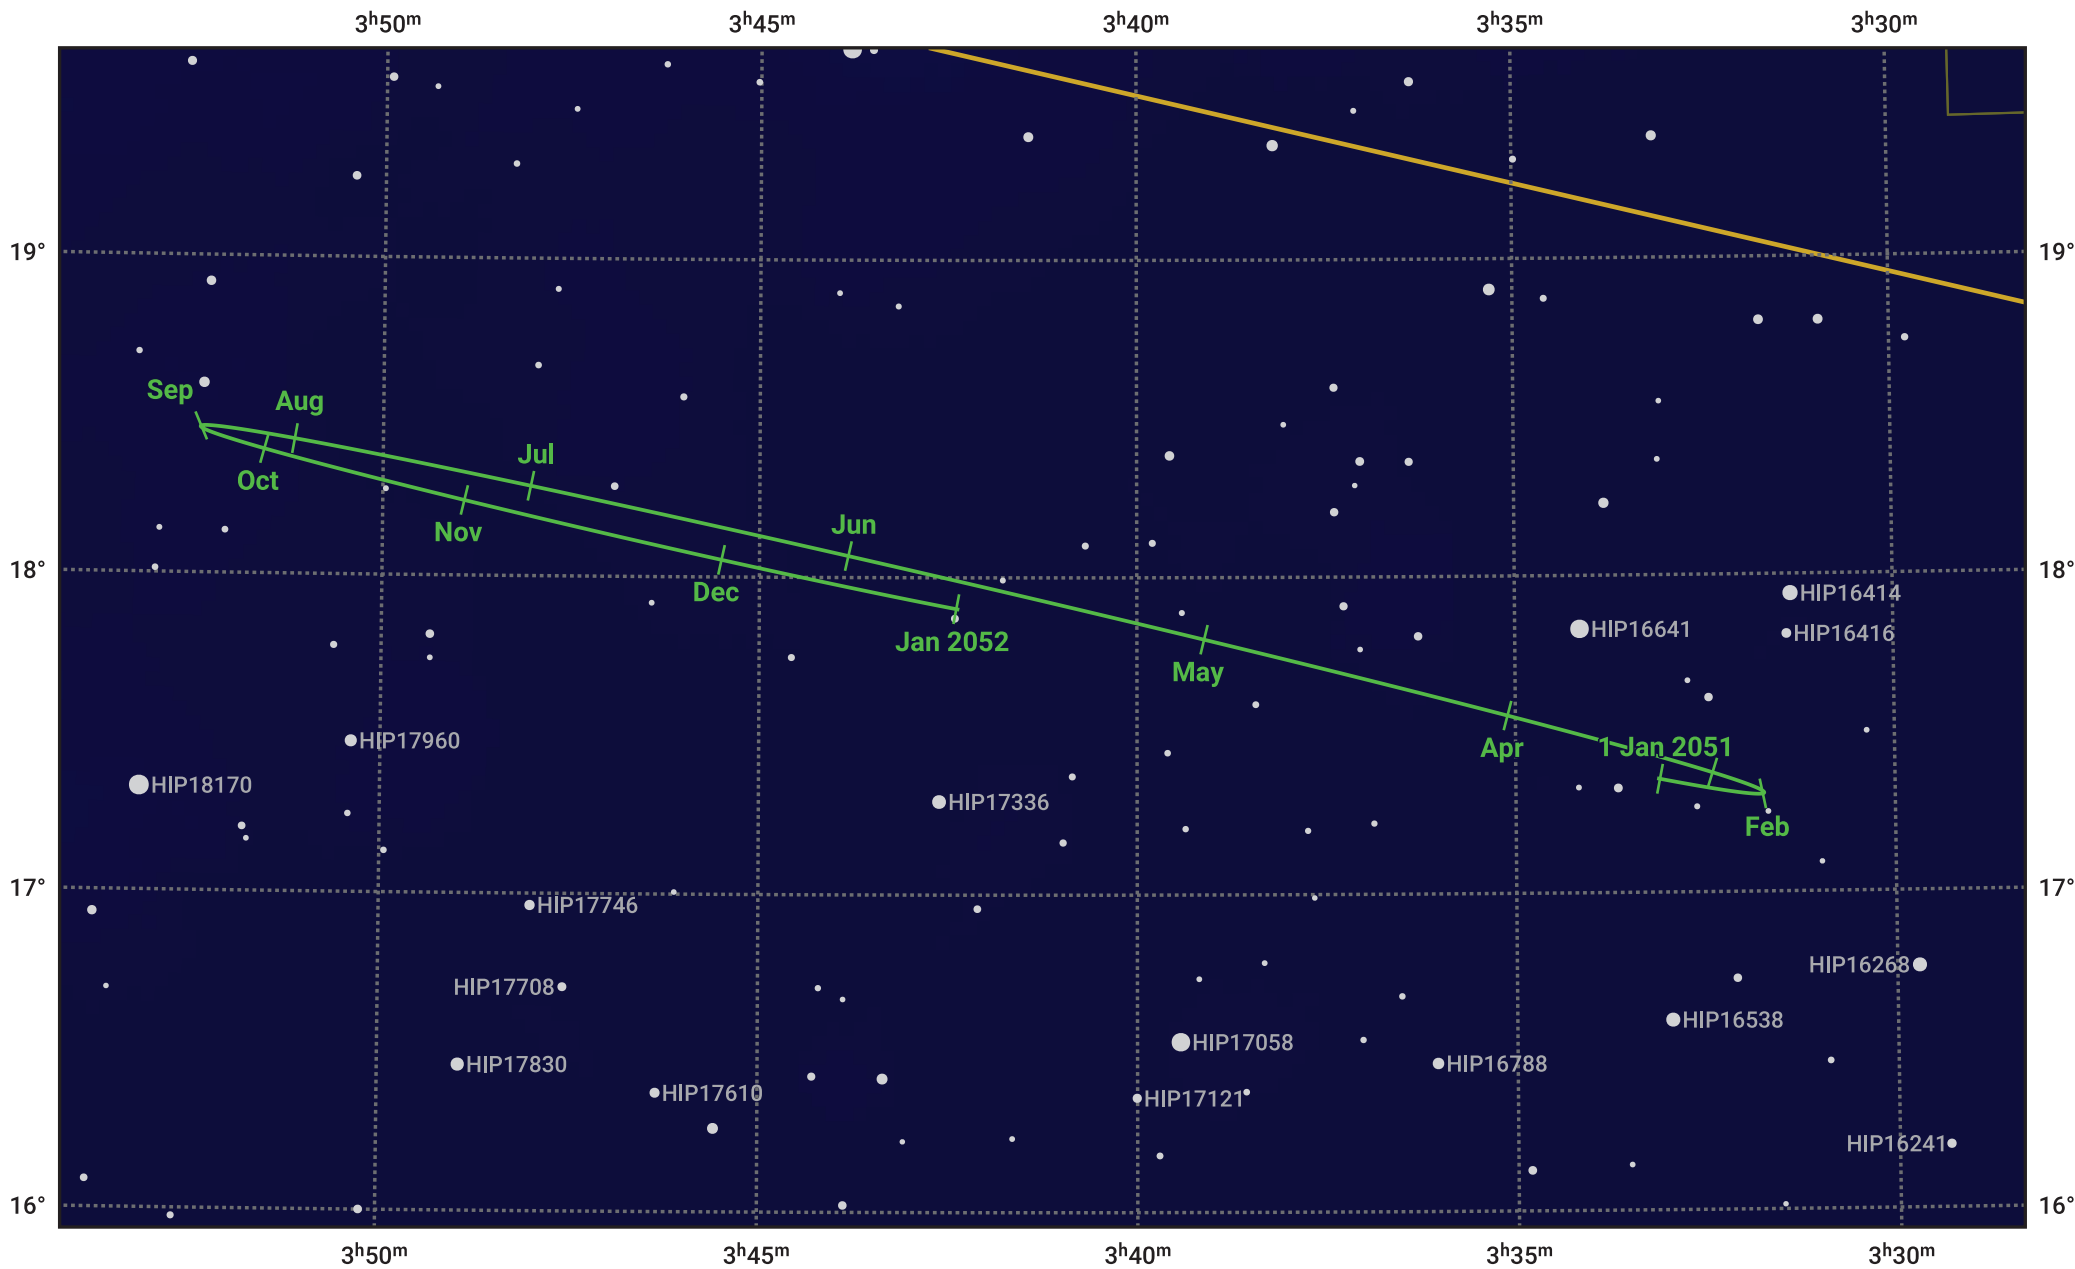

The path of Neptune in 2051

© Dominic Ford 2011–2024. Date markers placed at midnight UTC. Downloaded from <https://in-the-sky.org>

Magnitude scale: 10.0 9.0 8.0 7.0 6.0 5.0

Ecliptic Plane

- Galaxy
- Bright nebula
- Open cluster
- + Globular cluster

Date	Mag	Angular size
2051 Jan 1	7.8	2.3"
2051 Apr 1	7.9	2.2"
2051 Jul 1	7.9	2.2"
2051 Oct 1	7.8	2.3"
2052 Jan 1	7.8	2.3"