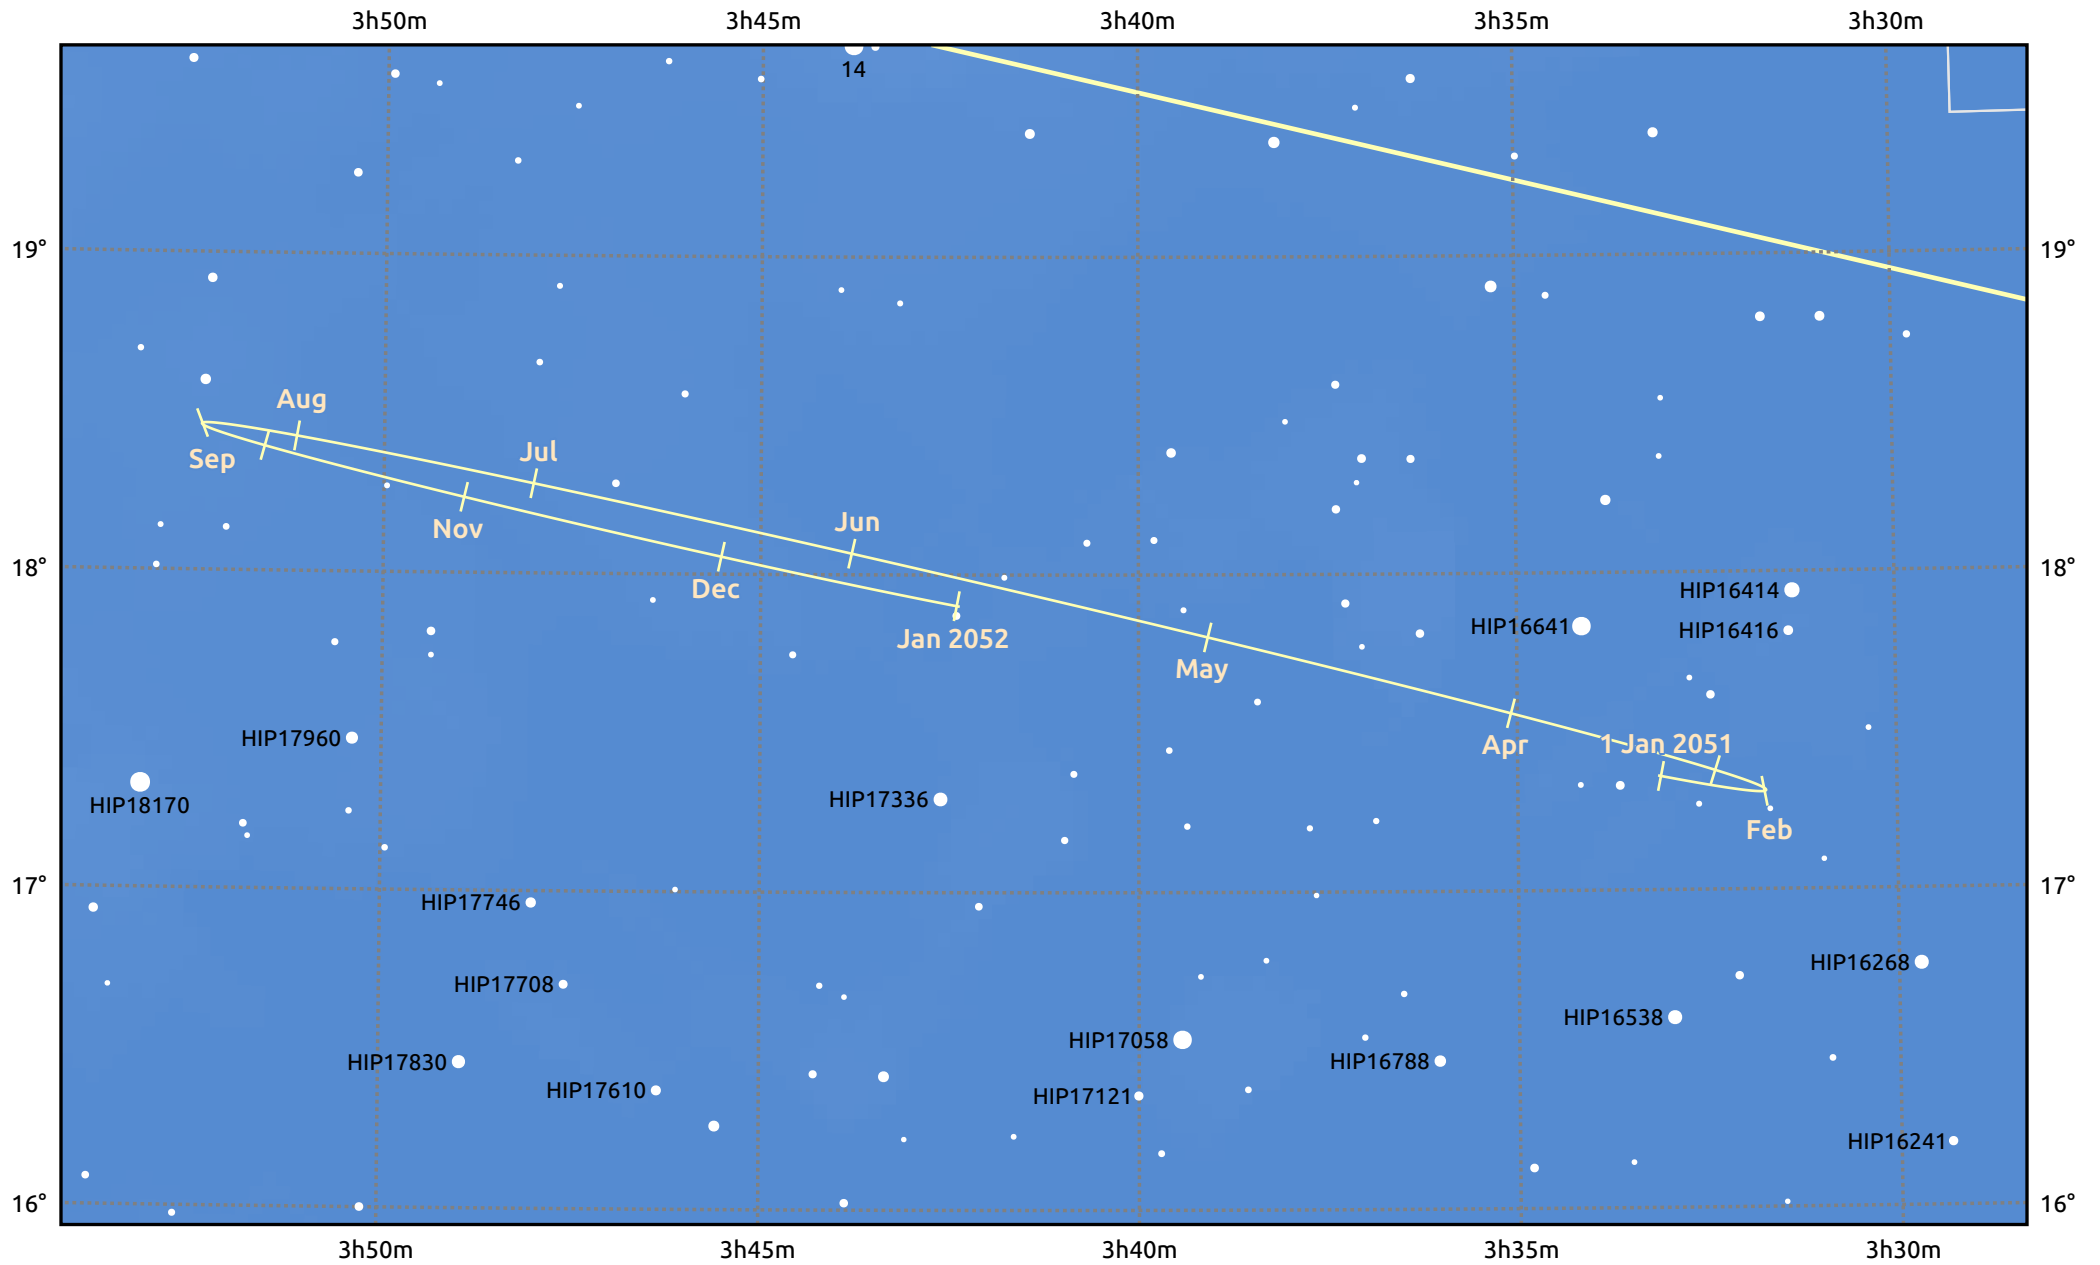

# The path of Neptune in 2051

© Dominic Ford 2011–2025. Date markers placed at midnight UTC. Downloaded from <https://in-the-sky.org>

Magnitude scale:  10.0  9.0  8.0  7.0  6.0  5.0

Ecliptic Plane

Galaxy  Bright nebula  Open cluster  Globular cluster  Planetary nebula

Date	Mag	Angular size
2051 Jan 1	7.8	2.3"
2051 Apr 1	7.9	2.2"
2051 Jul 1	7.9	2.2"
2051 Oct 1	7.8	2.3"
2052 Jan 1	7.8	2.3"