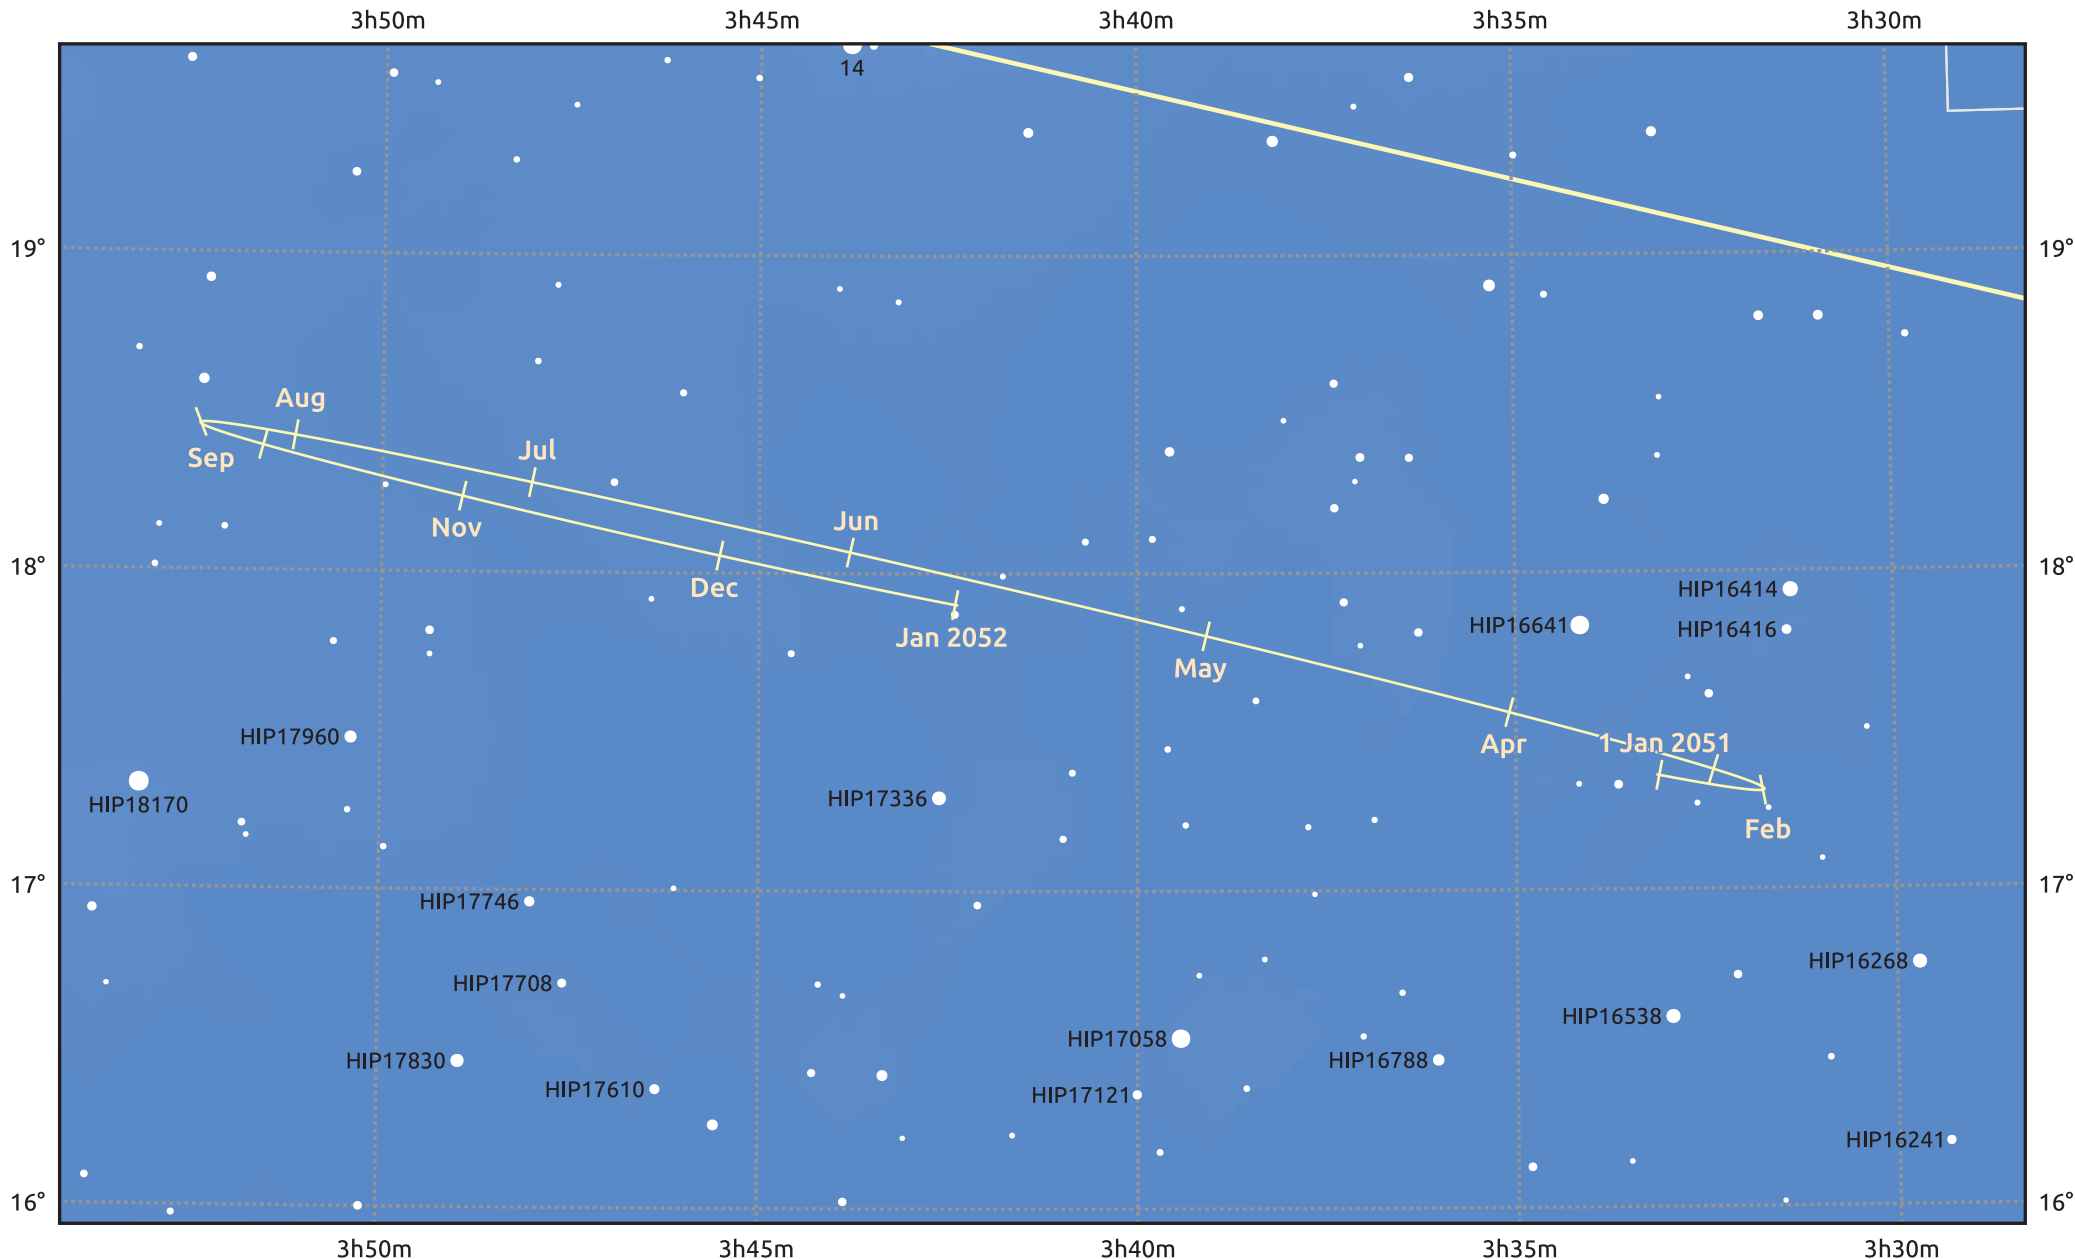

The path of Neptune in 2051

© Dominic Ford 2011–2025. Date markers placed at midnight UTC. Downloaded from <https://in-the-sky.org>

Magnitude scale: • 10.0 • 9.0 • 8.0 • 7.0 • 6.0 ● 5.0

— Ecliptic Plane

- Galaxy
- Bright nebula
- Open cluster
- Globular cluster
- Planetary nebula

Date	Mag	Angular size
2051 Jan 1	7.8	2.3"
2051 Apr 1	7.9	2.2"
2051 Jul 1	7.9	2.2"
2051 Oct 1	7.8	2.3"
2052 Jan 1	7.8	2.3"