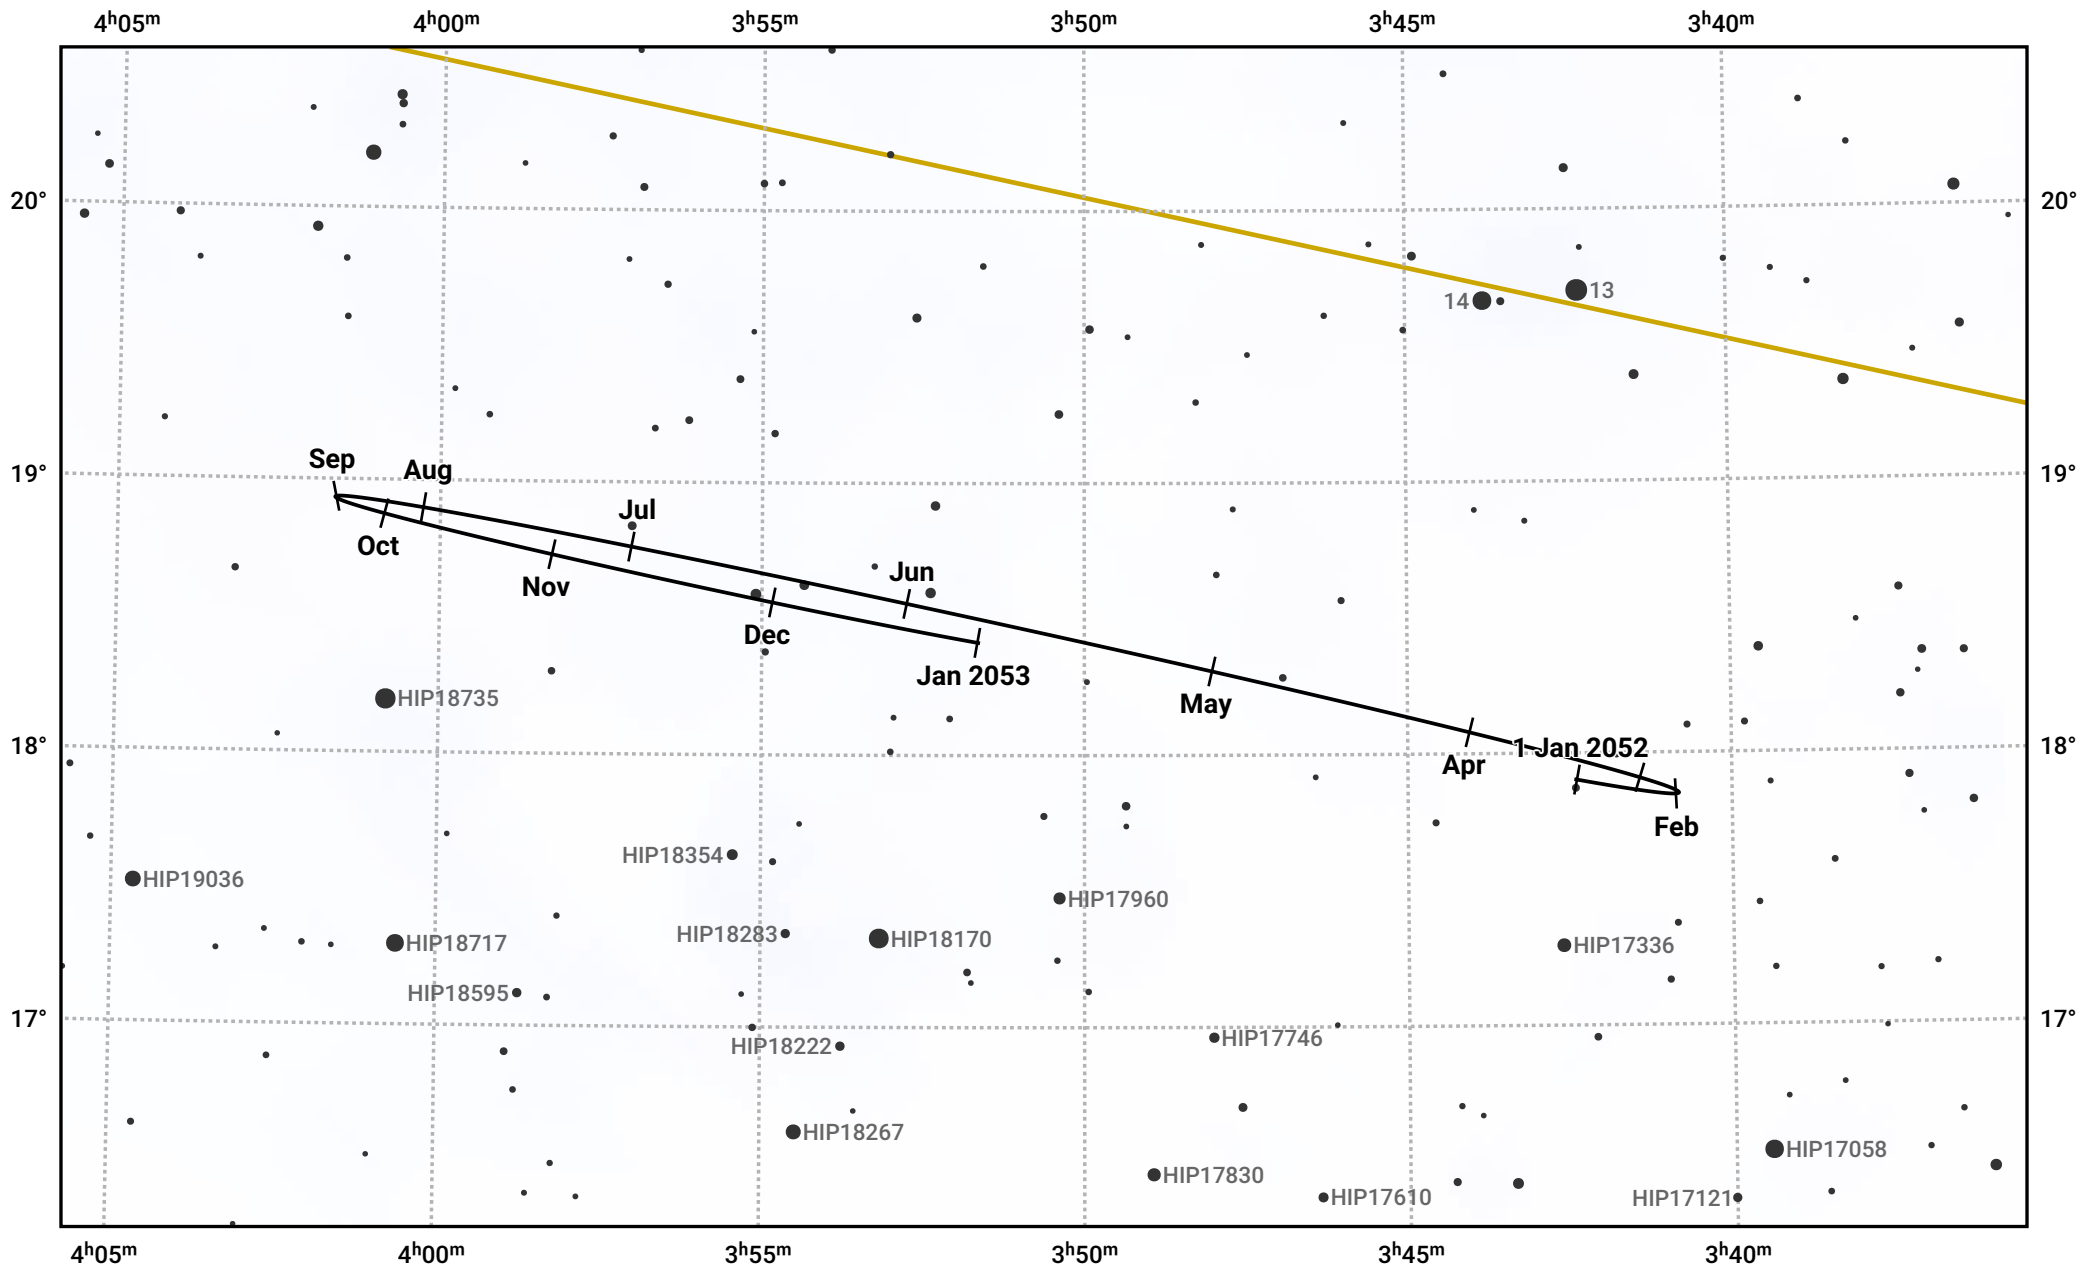

The path of Neptune in 2052

© Dominic Ford 2011–2023. Date markers placed at midnight UTC. Downloaded from <https://in-the-sky.org>

Magnitude scale: 10.0 9.0 8.0 7.0 6.0 5.0

Ecliptic Plane

Galaxy Bright nebula Open cluster Globular cluster

Date	Mag	Angular size
2052 Jan 1	7.8	2.3"
2052 Apr 1	7.9	2.2"
2052 Jul 1	7.9	2.2"
2052 Oct 1	7.8	2.3"
2053 Jan 1	7.8	2.3"