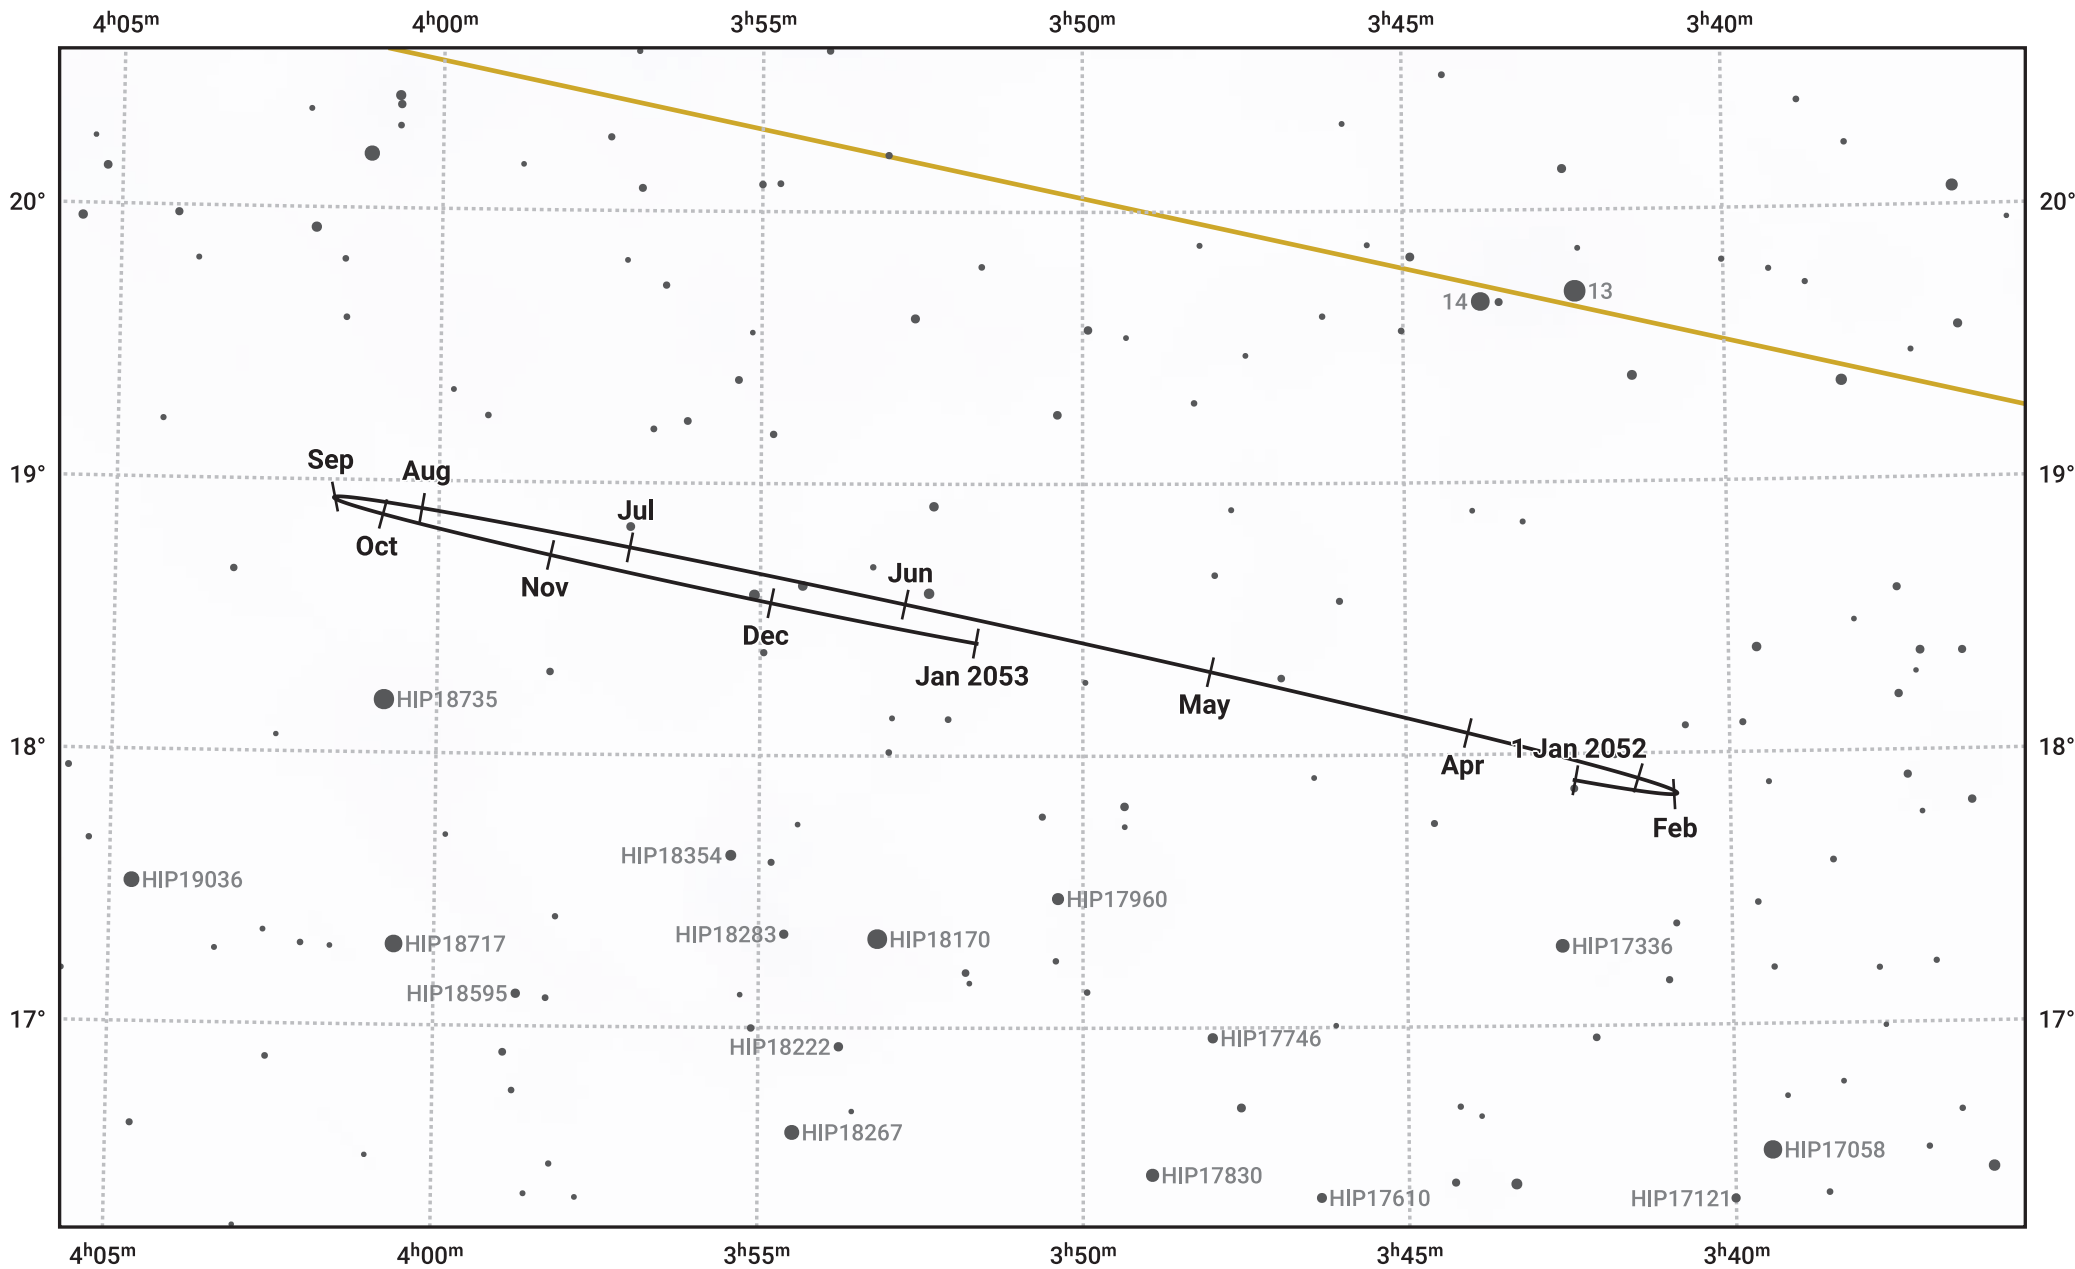

The path of Neptune in 2052

© Dominic Ford 2011–2023. Date markers placed at midnight UTC. Downloaded from <https://in-the-sky.org>

Magnitude scale: • 10.0 • 9.0 • 8.0 • 7.0 • 6.0 • 5.0

— Ecliptic Plane

- Galaxy
- Bright nebula
- Open cluster
- ⊕ Globular cluster

Date	Mag	Angular size
2052 Jan 1	7.8	2.3"
2052 Apr 1	7.9	2.2"
2052 Jul 1	7.9	2.2"
2052 Oct 1	7.8	2.3"
2053 Jan 1	7.8	2.3"