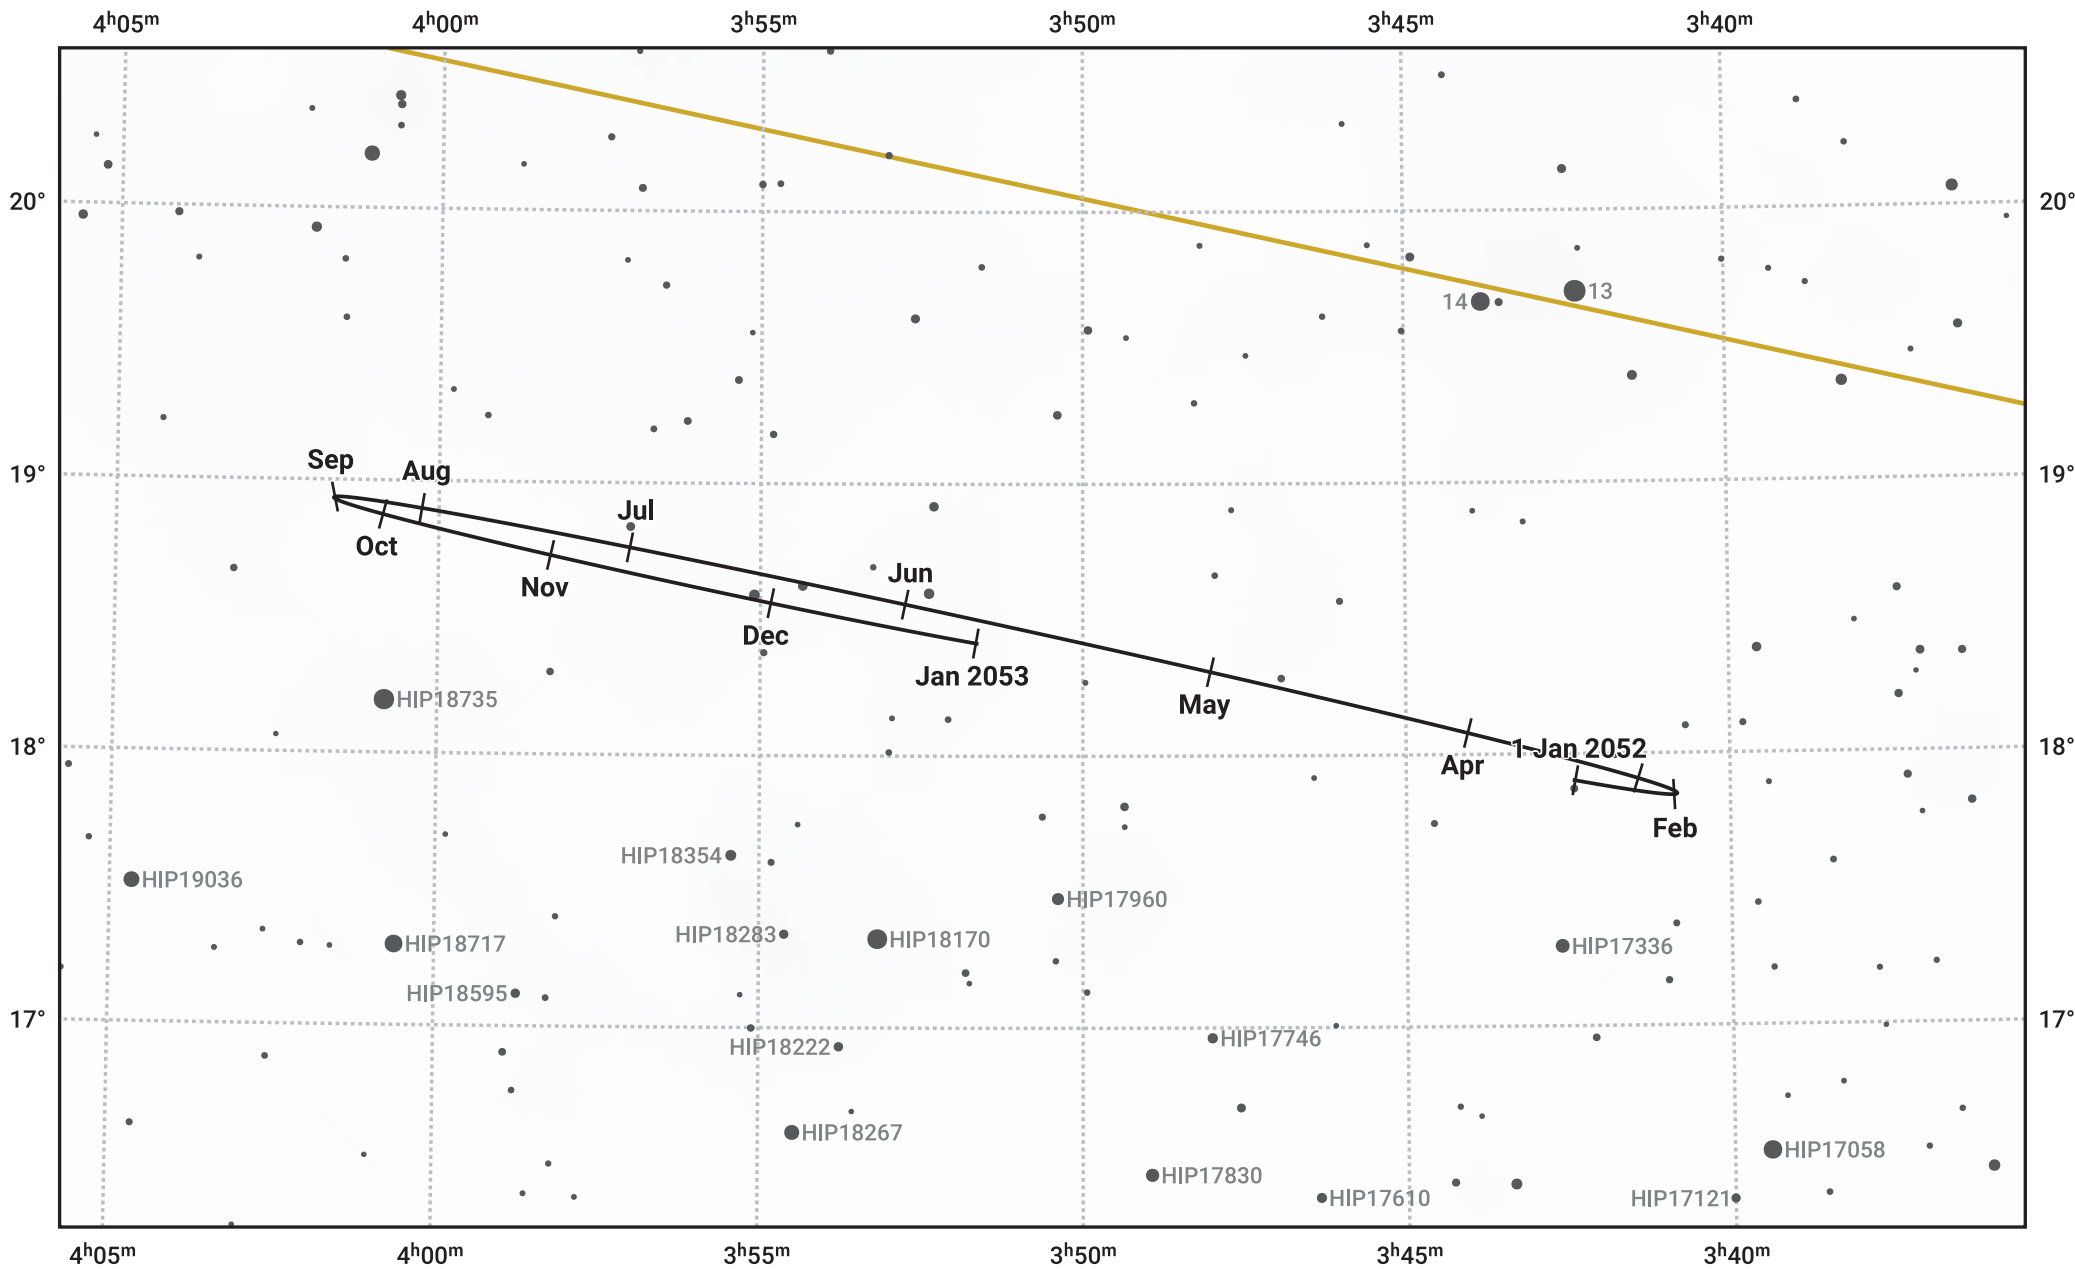

The path of Neptune in 2052

© Dominic Ford 2011–2024. Date markers placed at midnight UTC. Downloaded from <https://in-the-sky.org>

Magnitude scale: • 10.0 • 9.0 • 8.0 • 7.0 • 6.0 • 5.0

— Ecliptic Plane

● Galaxy
 ■ Bright nebula
 ● Open cluster
 ⊕ Globular cluster

Date	Mag	Angular size
2052 Jan 1	7.8	2.3"
2052 Apr 1	7.9	2.2"
2052 Jul 1	7.9	2.2"
2052 Oct 1	7.8	2.3"
2053 Jan 1	7.8	2.3"