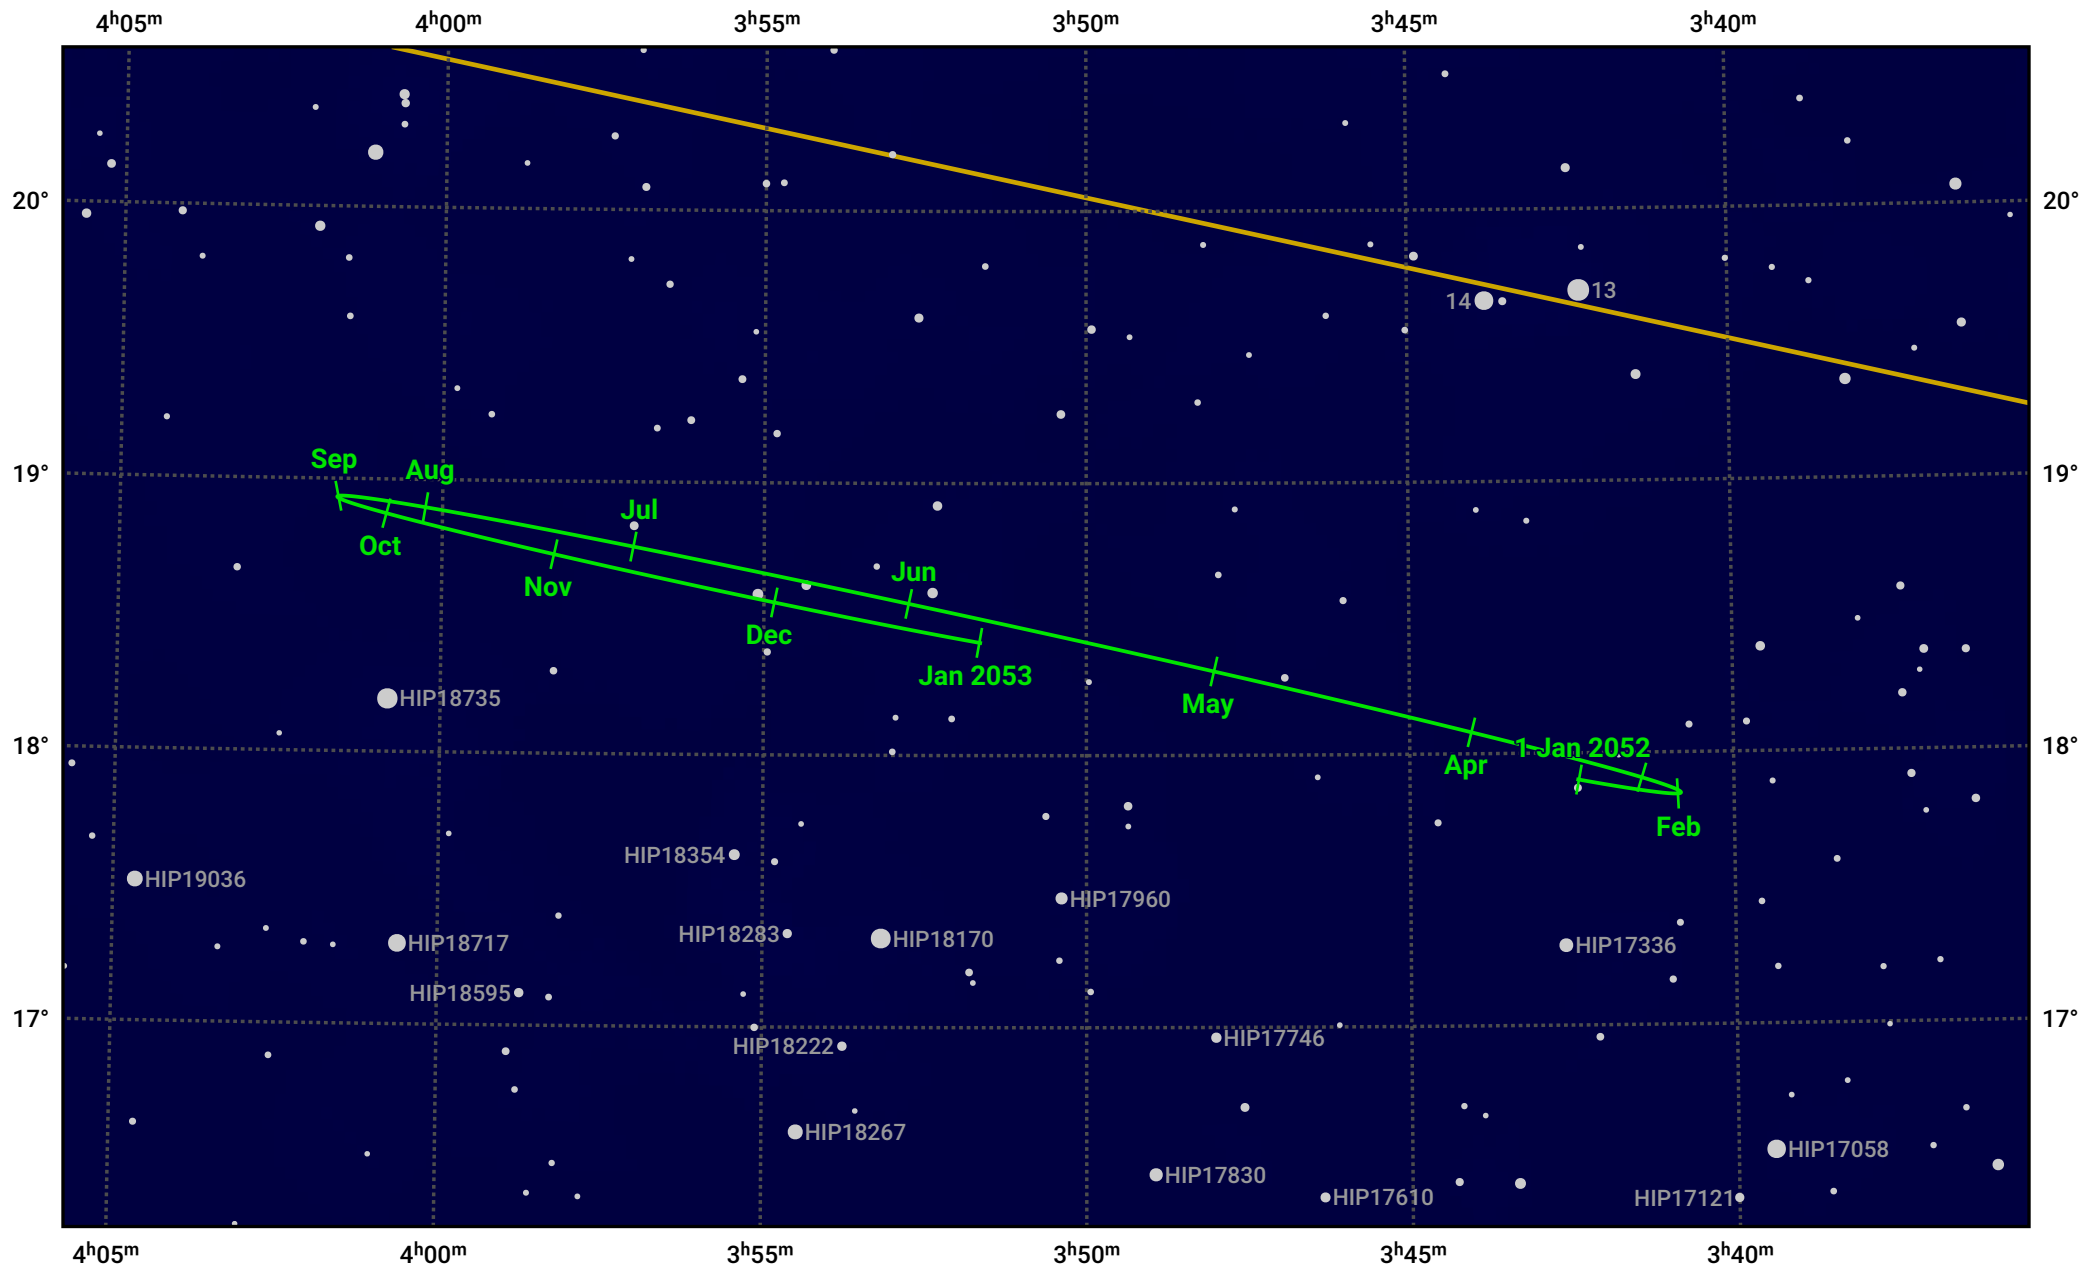

# The path of Neptune in 2052

© Dominic Ford 2011–2023. Date markers placed at midnight UTC. Downloaded from <https://in-the-sky.org>

Magnitude scale:  10.0  9.0  8.0  7.0  6.0  5.0

Ecliptic Plane

Galaxy  
  Bright nebula  
  Open cluster  
  Globular cluster

Date	Mag	Angular size
2052 Jan 1	7.8	2.3"
2052 Apr 1	7.9	2.2"
2052 Jul 1	7.9	2.2"
2052 Oct 1	7.8	2.3"
2053 Jan 1	7.8	2.3"