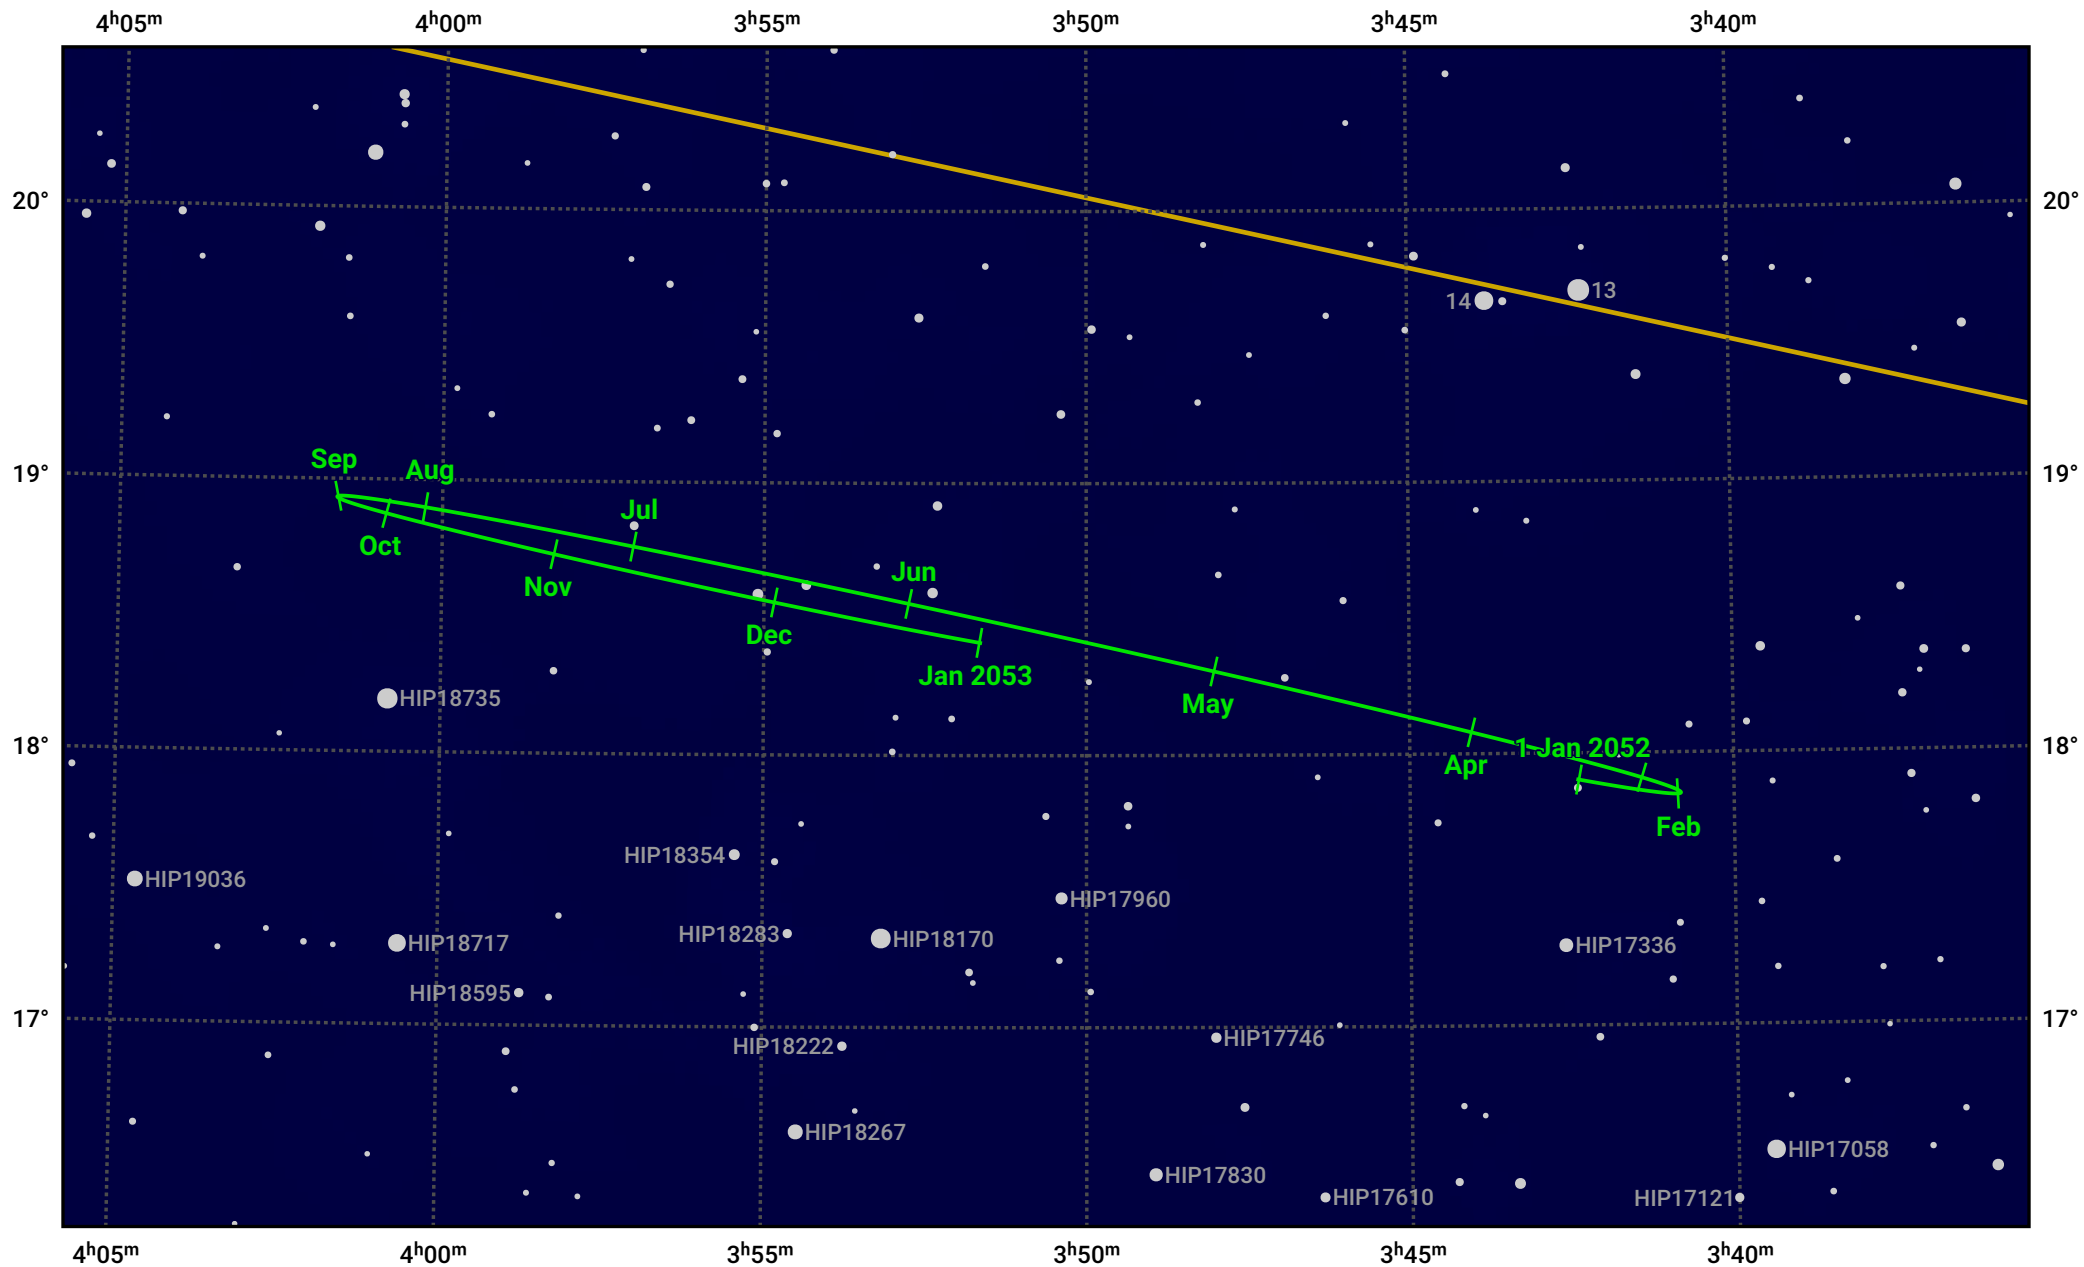

The path of Neptune in 2052

© Dominic Ford 2011–2024. Date markers placed at midnight UTC. Downloaded from <https://in-the-sky.org>

Magnitude scale: 10.0 9.0 8.0 7.0 6.0 5.0

Ecliptic Plane

Galaxy
 Bright nebula
 Open cluster
 Globular cluster

Date	Mag	Angular size
2052 Jan 1	7.8	2.3"
2052 Apr 1	7.9	2.2"
2052 Jul 1	7.9	2.2"
2052 Oct 1	7.8	2.3"
2053 Jan 1	7.8	2.3"