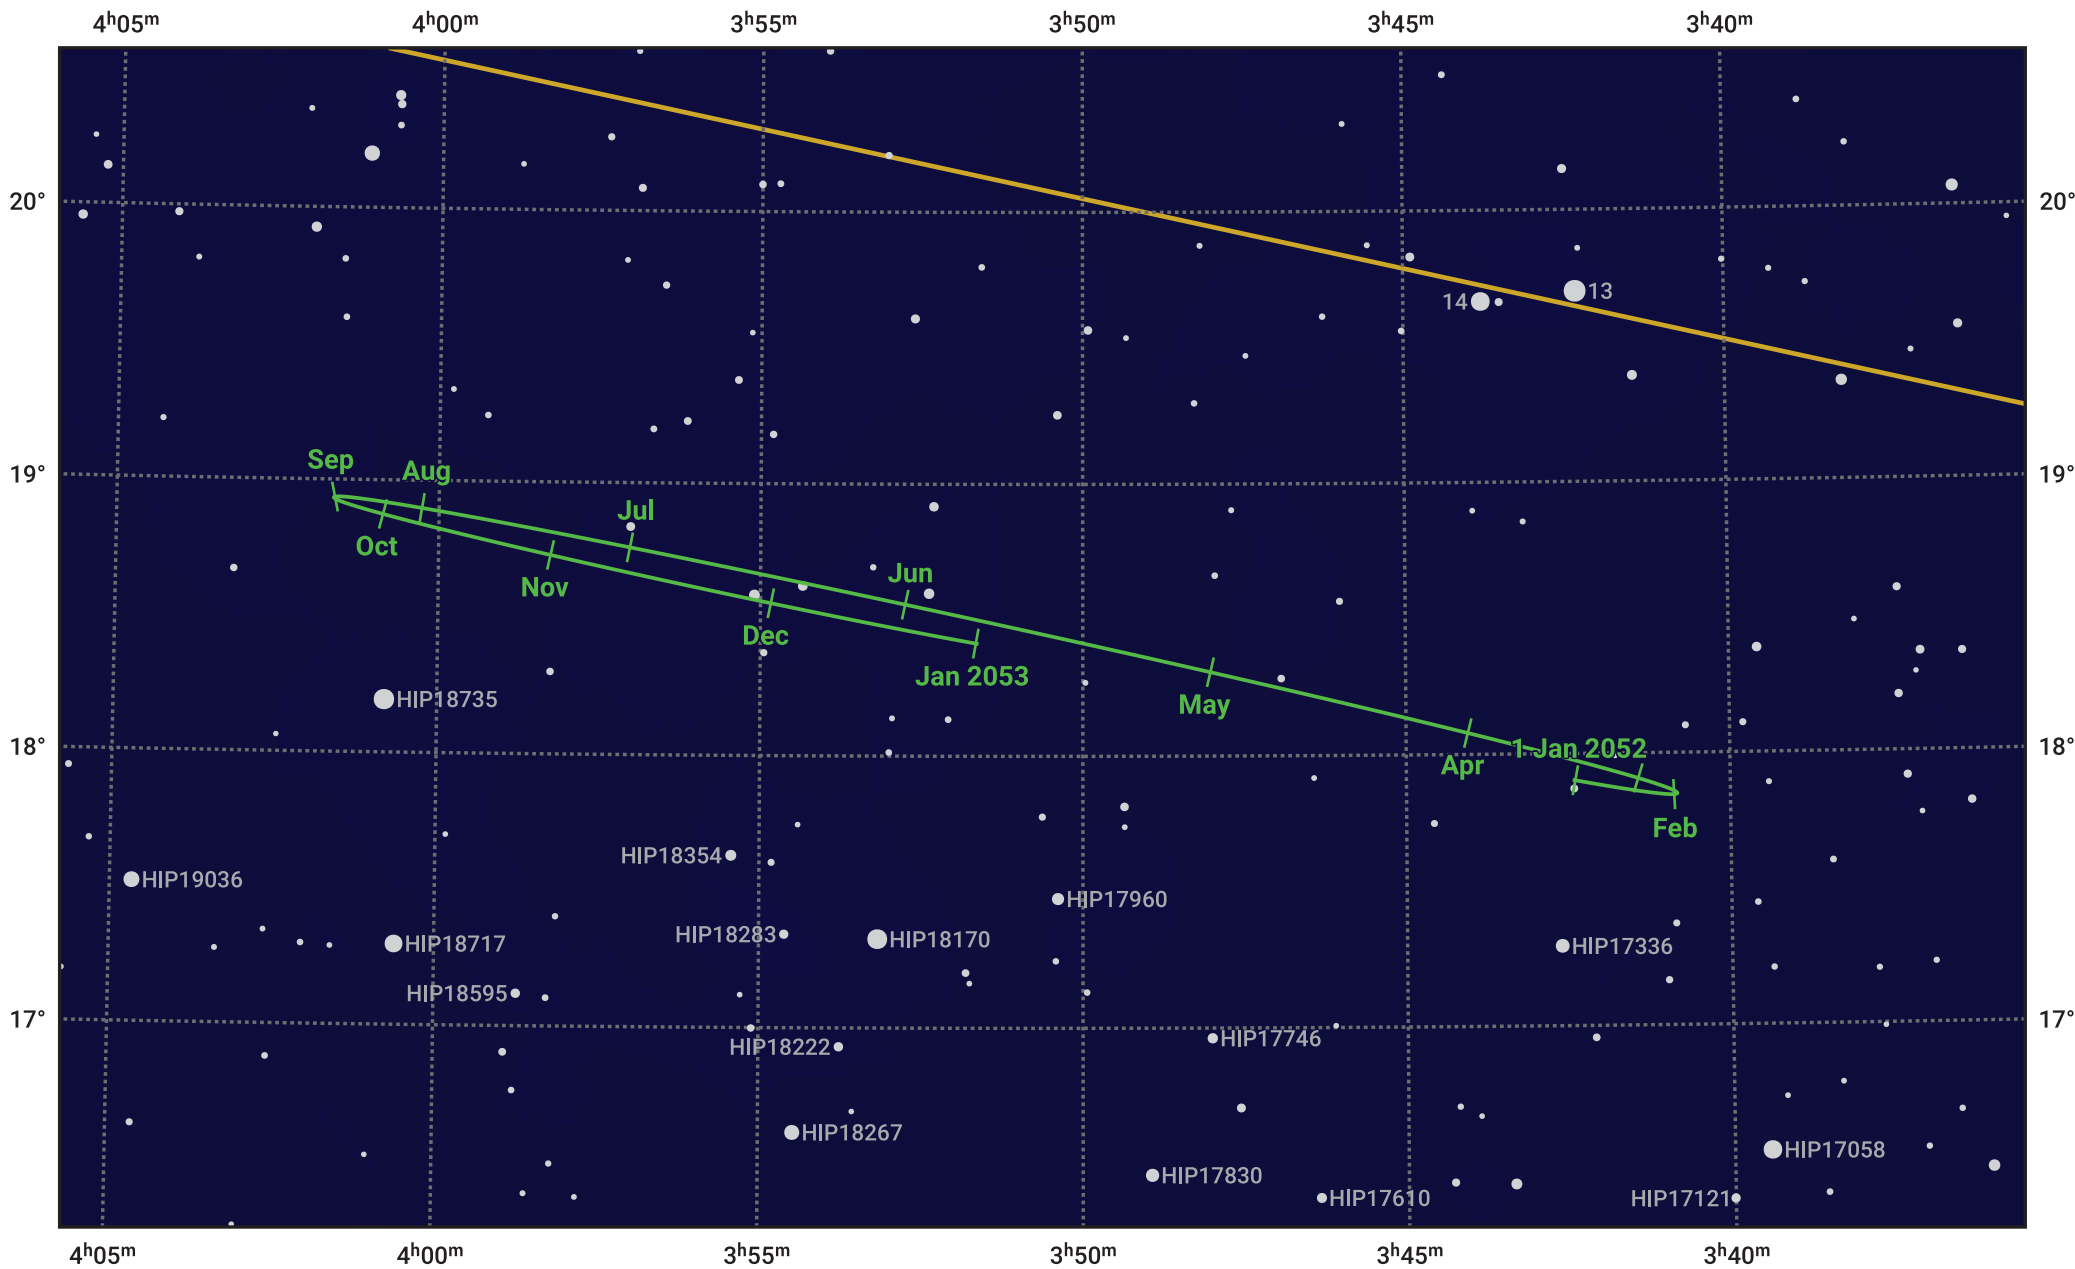

The path of Neptune in 2052

© Dominic Ford 2011–2024. Date markers placed at midnight UTC. Downloaded from <https://in-the-sky.org>

Magnitude scale: ● 10.0 ● 9.0 ● 8.0 ● 7.0 ● 6.0 ● 5.0

— Ecliptic Plane

- Galaxy
- Bright nebula
- Open cluster
- Globular cluster

Date	Mag	Angular size
2052 Jan 1	7.8	2.3"
2052 Apr 1	7.9	2.2"
2052 Jul 1	7.9	2.2"
2052 Oct 1	7.8	2.3"
2053 Jan 1	7.8	2.3"