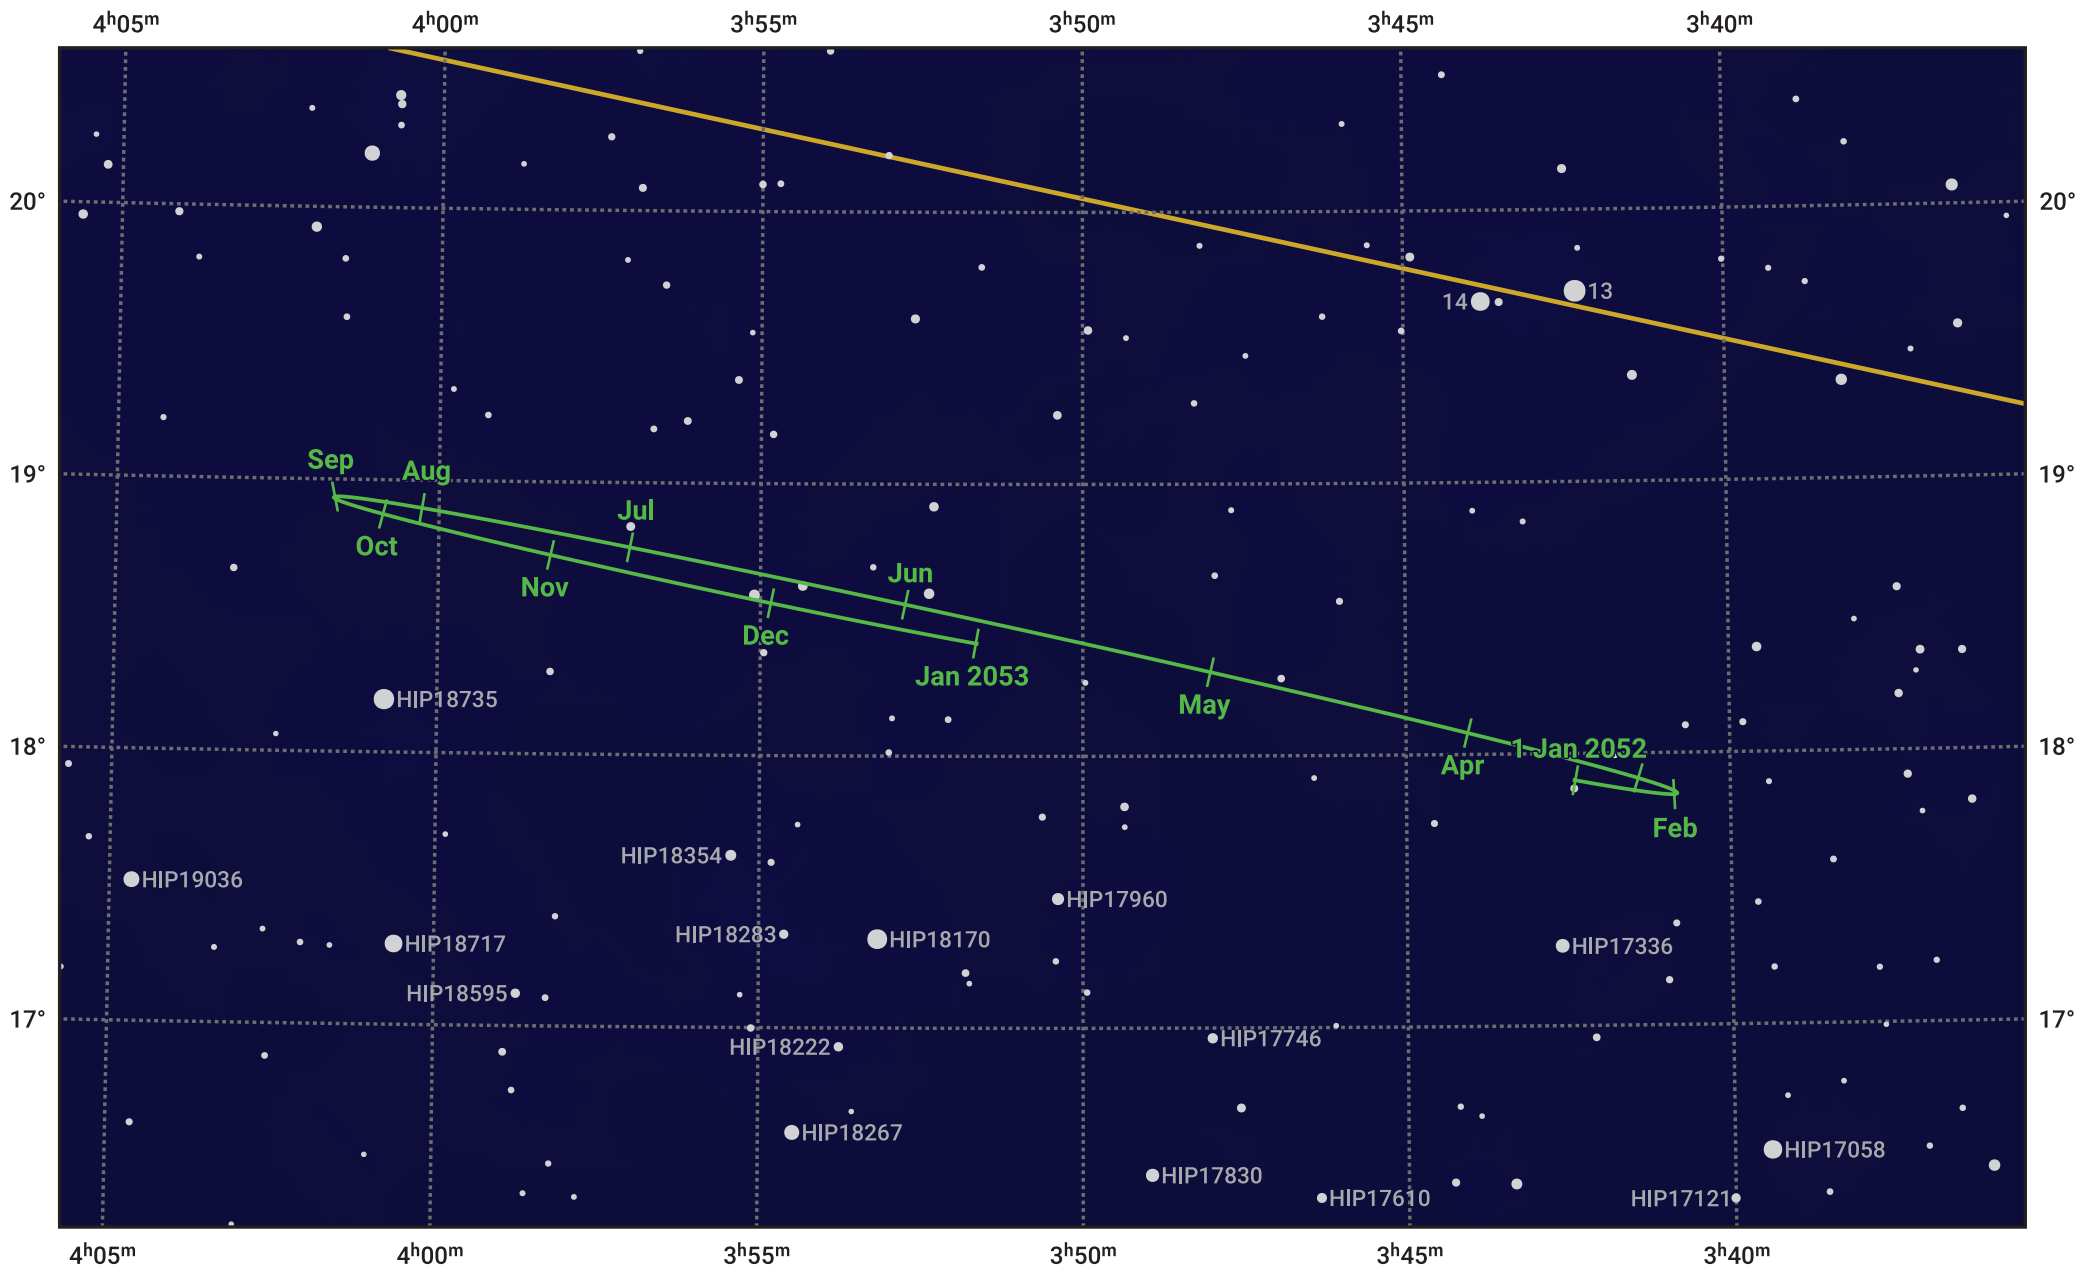

The path of Neptune in 2052

© Dominic Ford 2011–2023. Date markers placed at midnight UTC. Downloaded from <https://in-the-sky.org>

Magnitude scale: ● 10.0 ● 9.0 ● 8.0 ● 7.0 ● 6.0 ● 5.0

— Ecliptic Plane

- Galaxy
- Bright nebula
- Open cluster
- Globular cluster

Date	Mag	Angular size
2052 Jan 1	7.8	2.3"
2052 Apr 1	7.9	2.2"
2052 Jul 1	7.9	2.2"
2052 Oct 1	7.8	2.3"
2053 Jan 1	7.8	2.3"