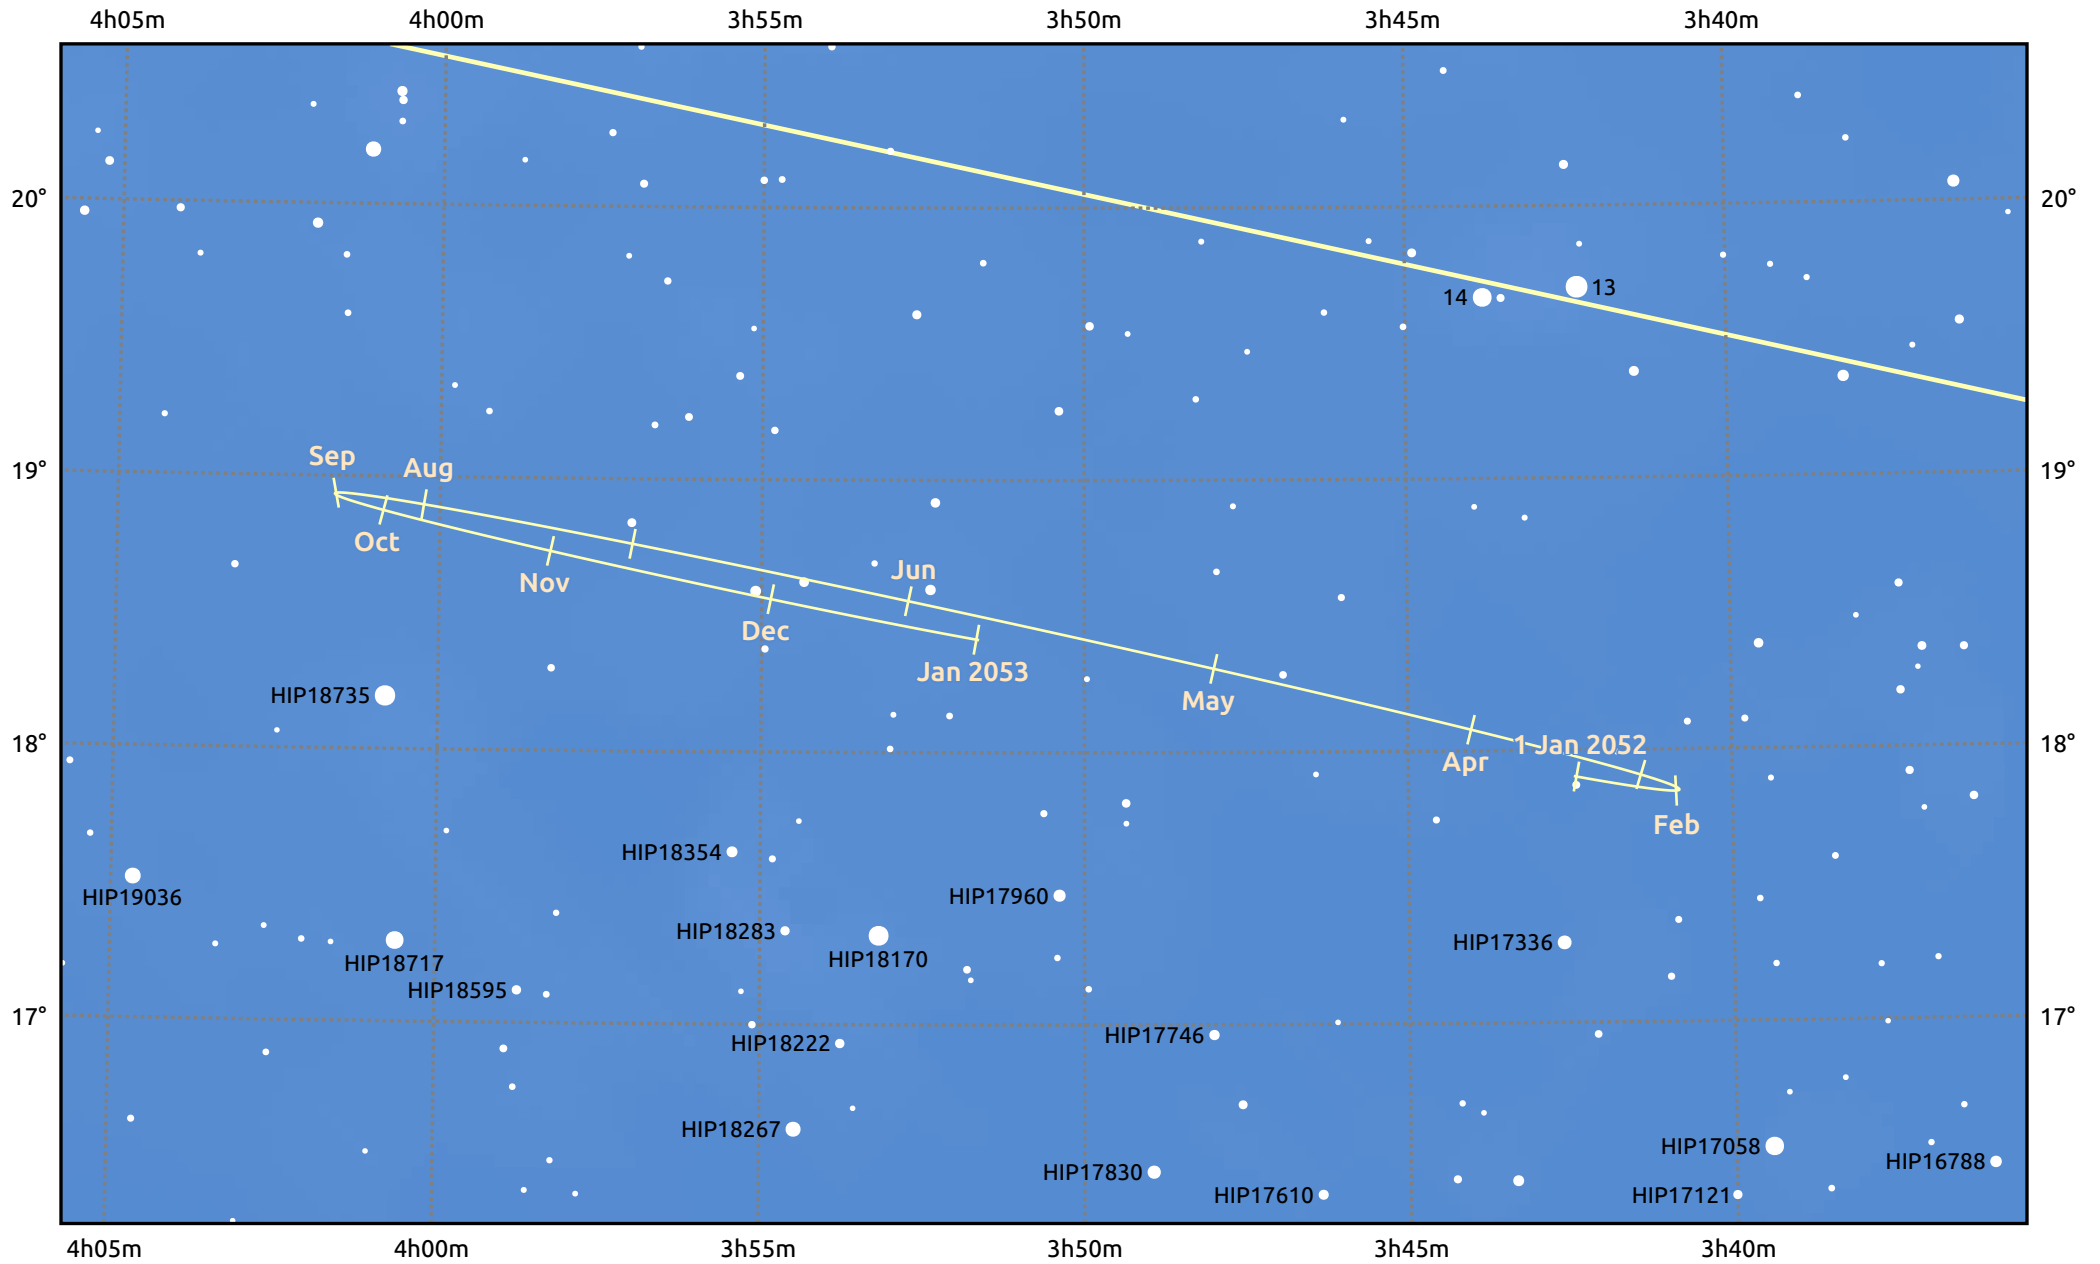

The path of Neptune in 2052

© Dominic Ford 2011–2025. Date markers placed at midnight UTC. Downloaded from <https://in-the-sky.org>

Magnitude scale: ● 10.0 ● 9.0 ● 8.0 ● 7.0 ● 6.0 ● 5.0

— Ecliptic Plane

- Galaxy
- Bright nebula
- Open cluster
- Globular cluster
- Planetary nebula

Date	Mag	Angular size
2052 Jan 1	7.8	2.3"
2052 Apr 1	7.9	2.2"
2052 Jul 1	7.9	2.2"
2052 Oct 1	7.8	2.3"
2053 Jan 1	7.8	2.3"