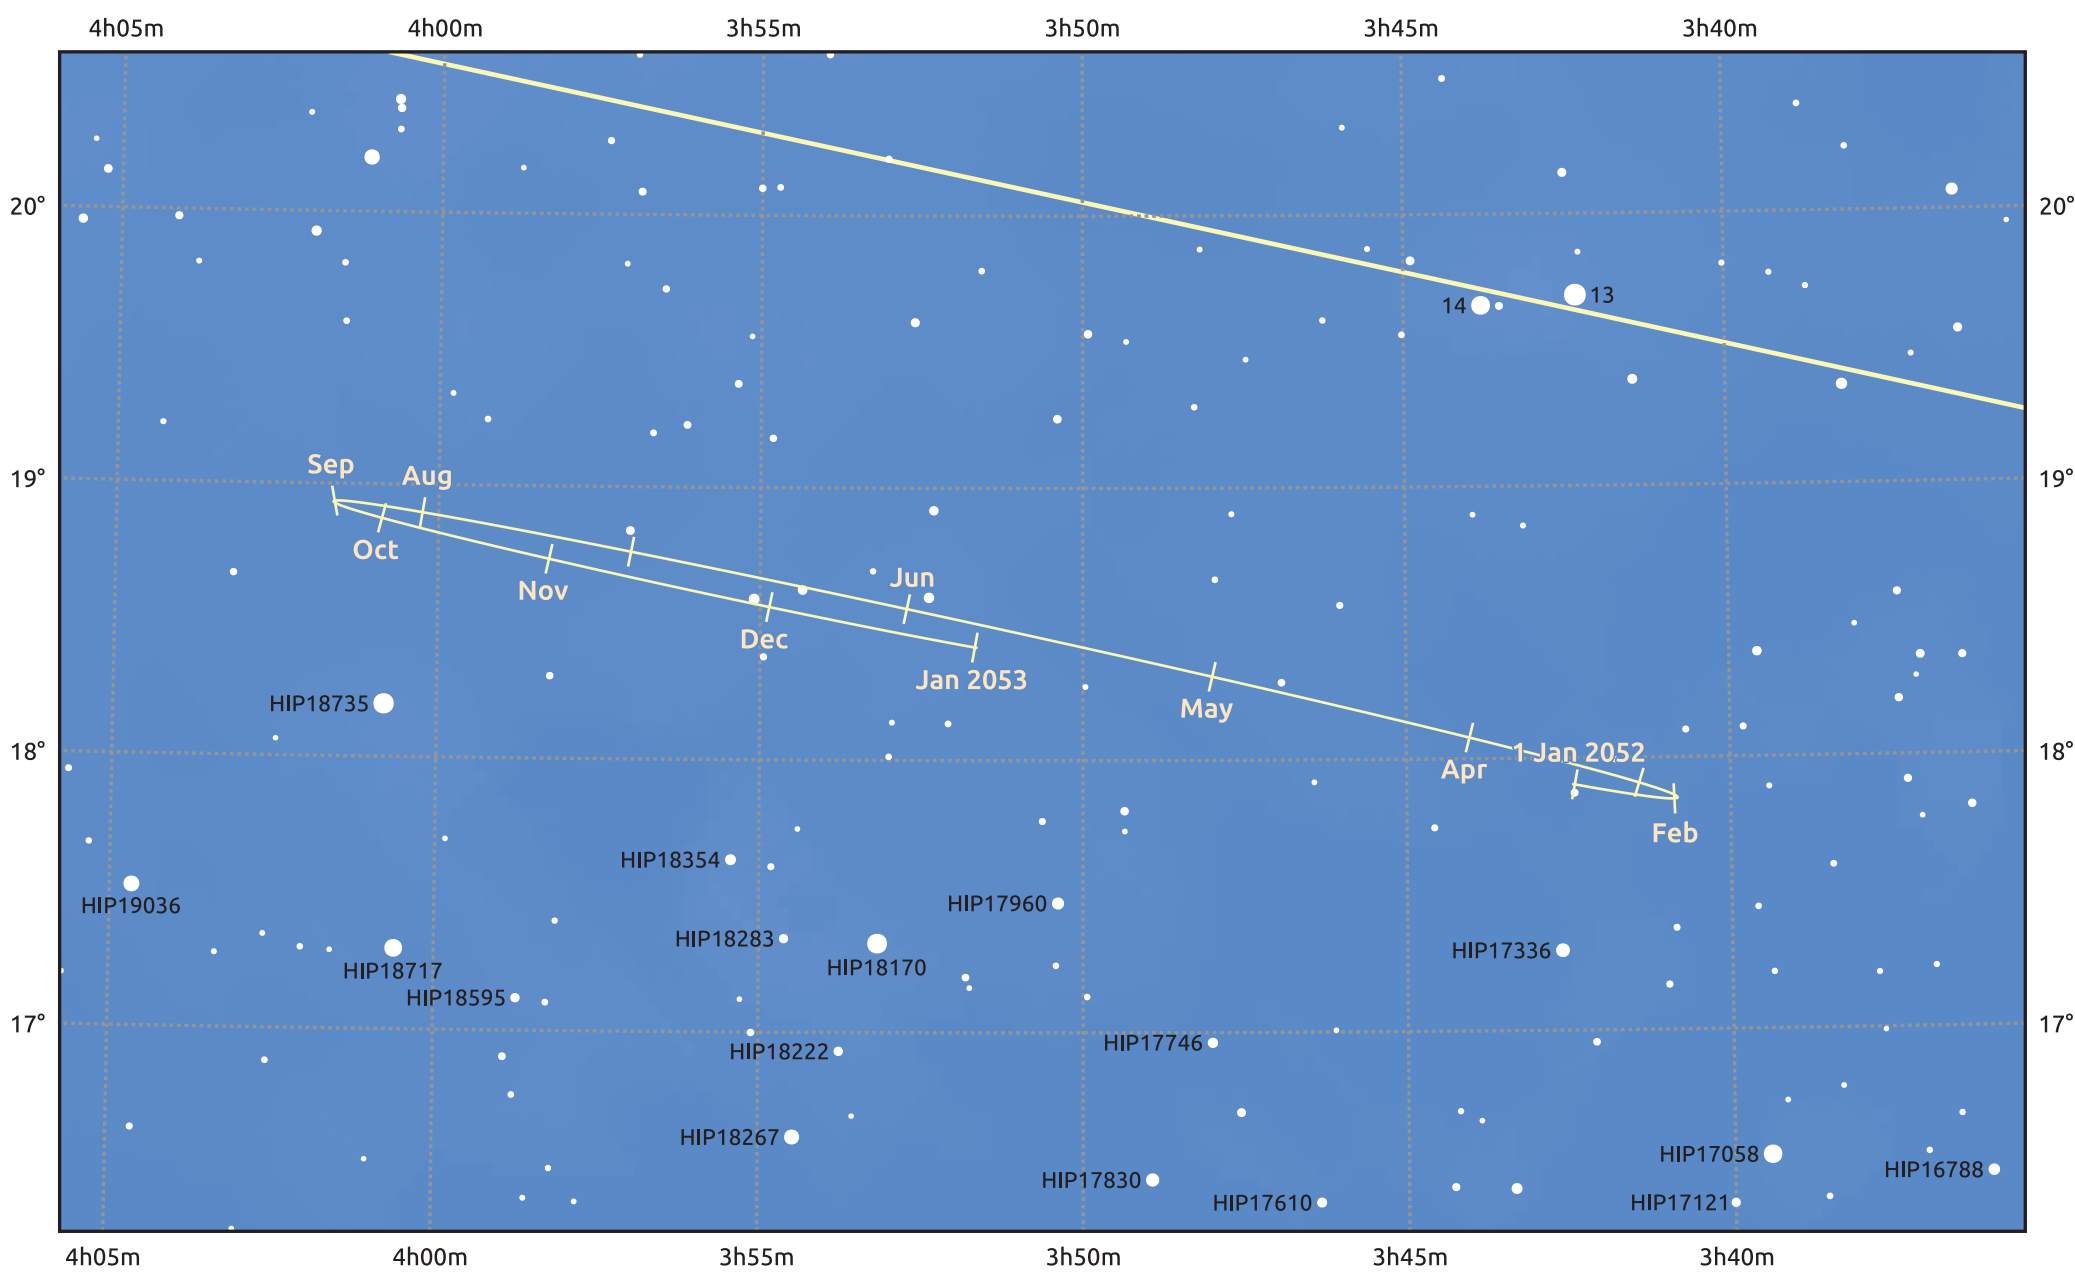

# The path of Neptune in 2052

© Dominic Ford 2011–2025. Date markers placed at midnight UTC. Downloaded from <https://in-the-sky.org>

Magnitude scale: ● 10.0 ● 9.0 ● 8.0 ● 7.0 ● 6.0 ● 5.0

— Ecliptic Plane

- Galaxy
- Bright nebula
- Open cluster
- Globular cluster
- ◆ Planetary nebula

Date	Mag	Angular size
2052 Jan 1	7.8	2.3"
2052 Apr 1	7.9	2.2"
2052 Jul 1	7.9	2.2"
2052 Oct 1	7.8	2.3"
2053 Jan 1	7.8	2.3"