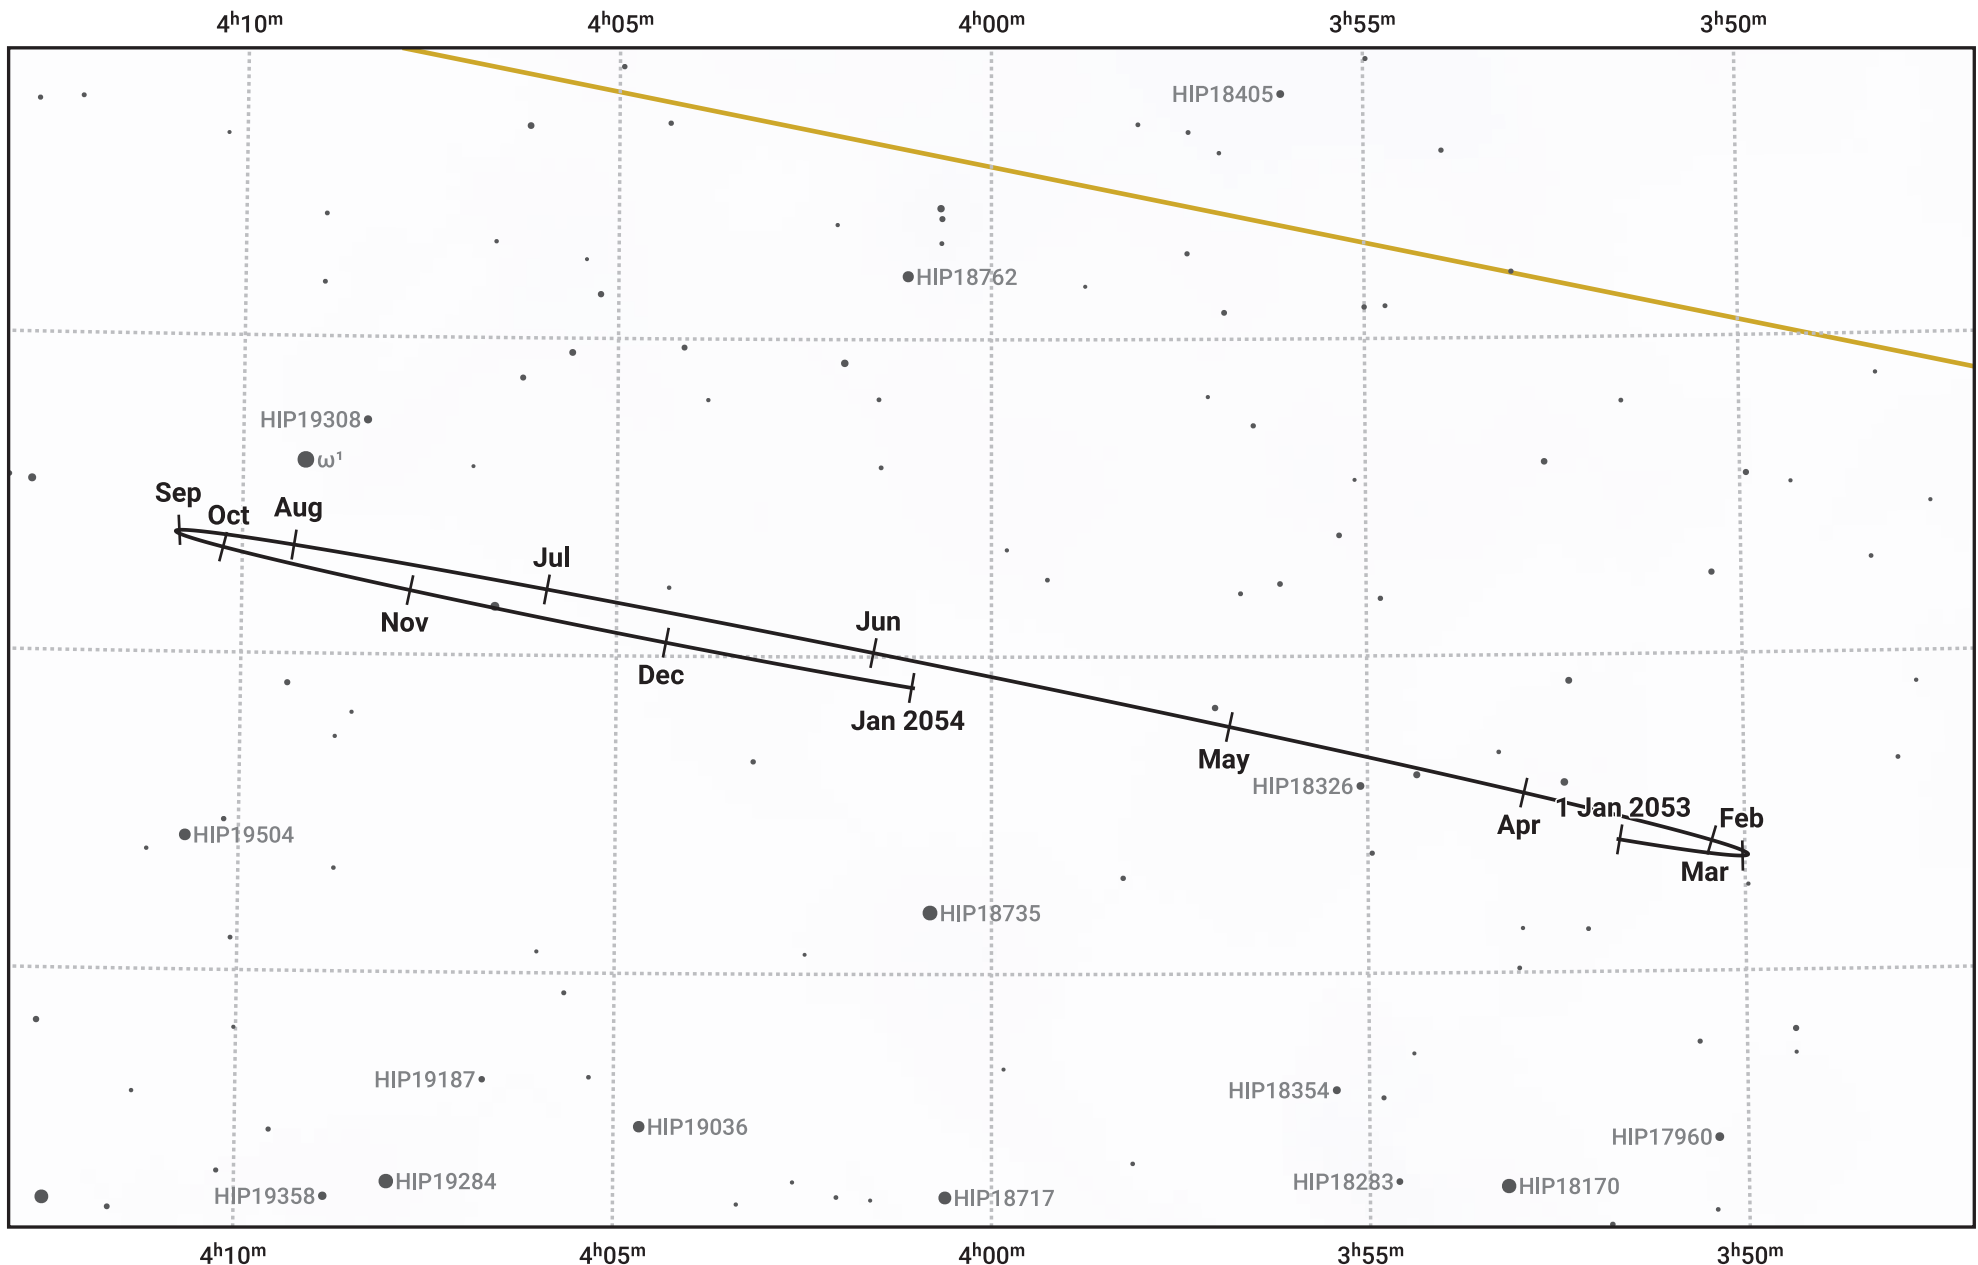

The path of Neptune in 2053

© Dominic Ford 2011–2024. Date markers placed at midnight UTC. Downloaded from <https://in-the-sky.org>

Magnitude scale: 10.0 9.0 8.0 7.0 6.0 5.0

Ecliptic Plane

- Galaxy
- Bright nebula
- Open cluster
- +

 Globular cluster

Date	Mag	Angular size
2053 Jan 1	7.8	2.3"
2053 Apr 1	7.9	2.2"
2053 Jul 1	7.9	2.2"
2053 Oct 1	7.8	2.3"
2054 Jan 1	7.8	2.4"