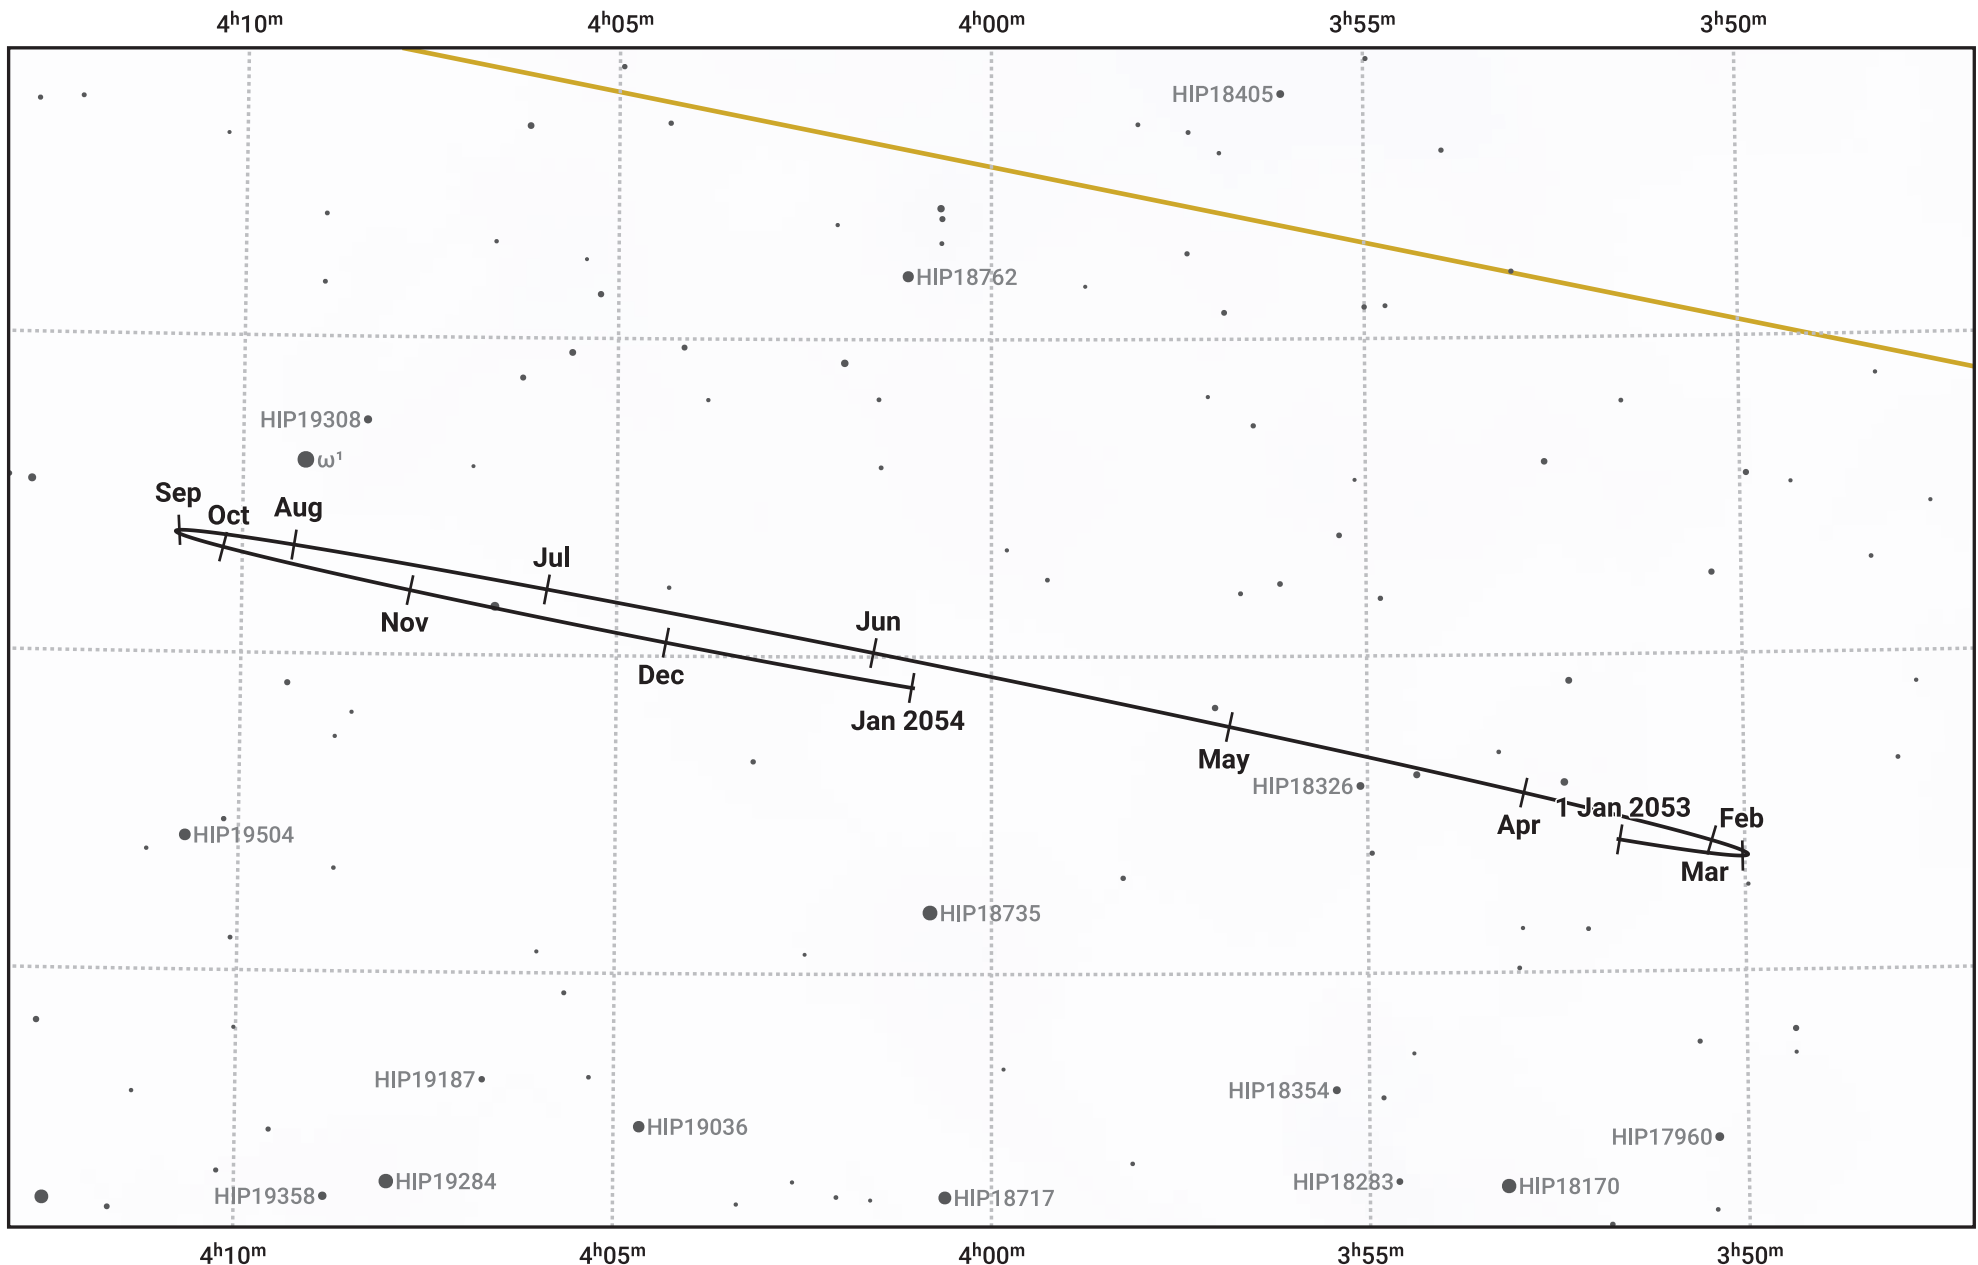

# The path of Neptune in 2053

© Dominic Ford 2011–2023. Date markers placed at midnight UTC. Downloaded from <https://in-the-sky.org>

Magnitude scale:  10.0  9.0  8.0  7.0  6.0  5.0

Ecliptic Plane

- Galaxy
- Bright nebula
- Open cluster
- Globular cluster

Date	Mag	Angular size
2053 Jan 1	7.8	2.3"
2053 Apr 1	7.9	2.2"
2053 Jul 1	7.9	2.2"
2053 Oct 1	7.8	2.3"
2054 Jan 1	7.8	2.4"