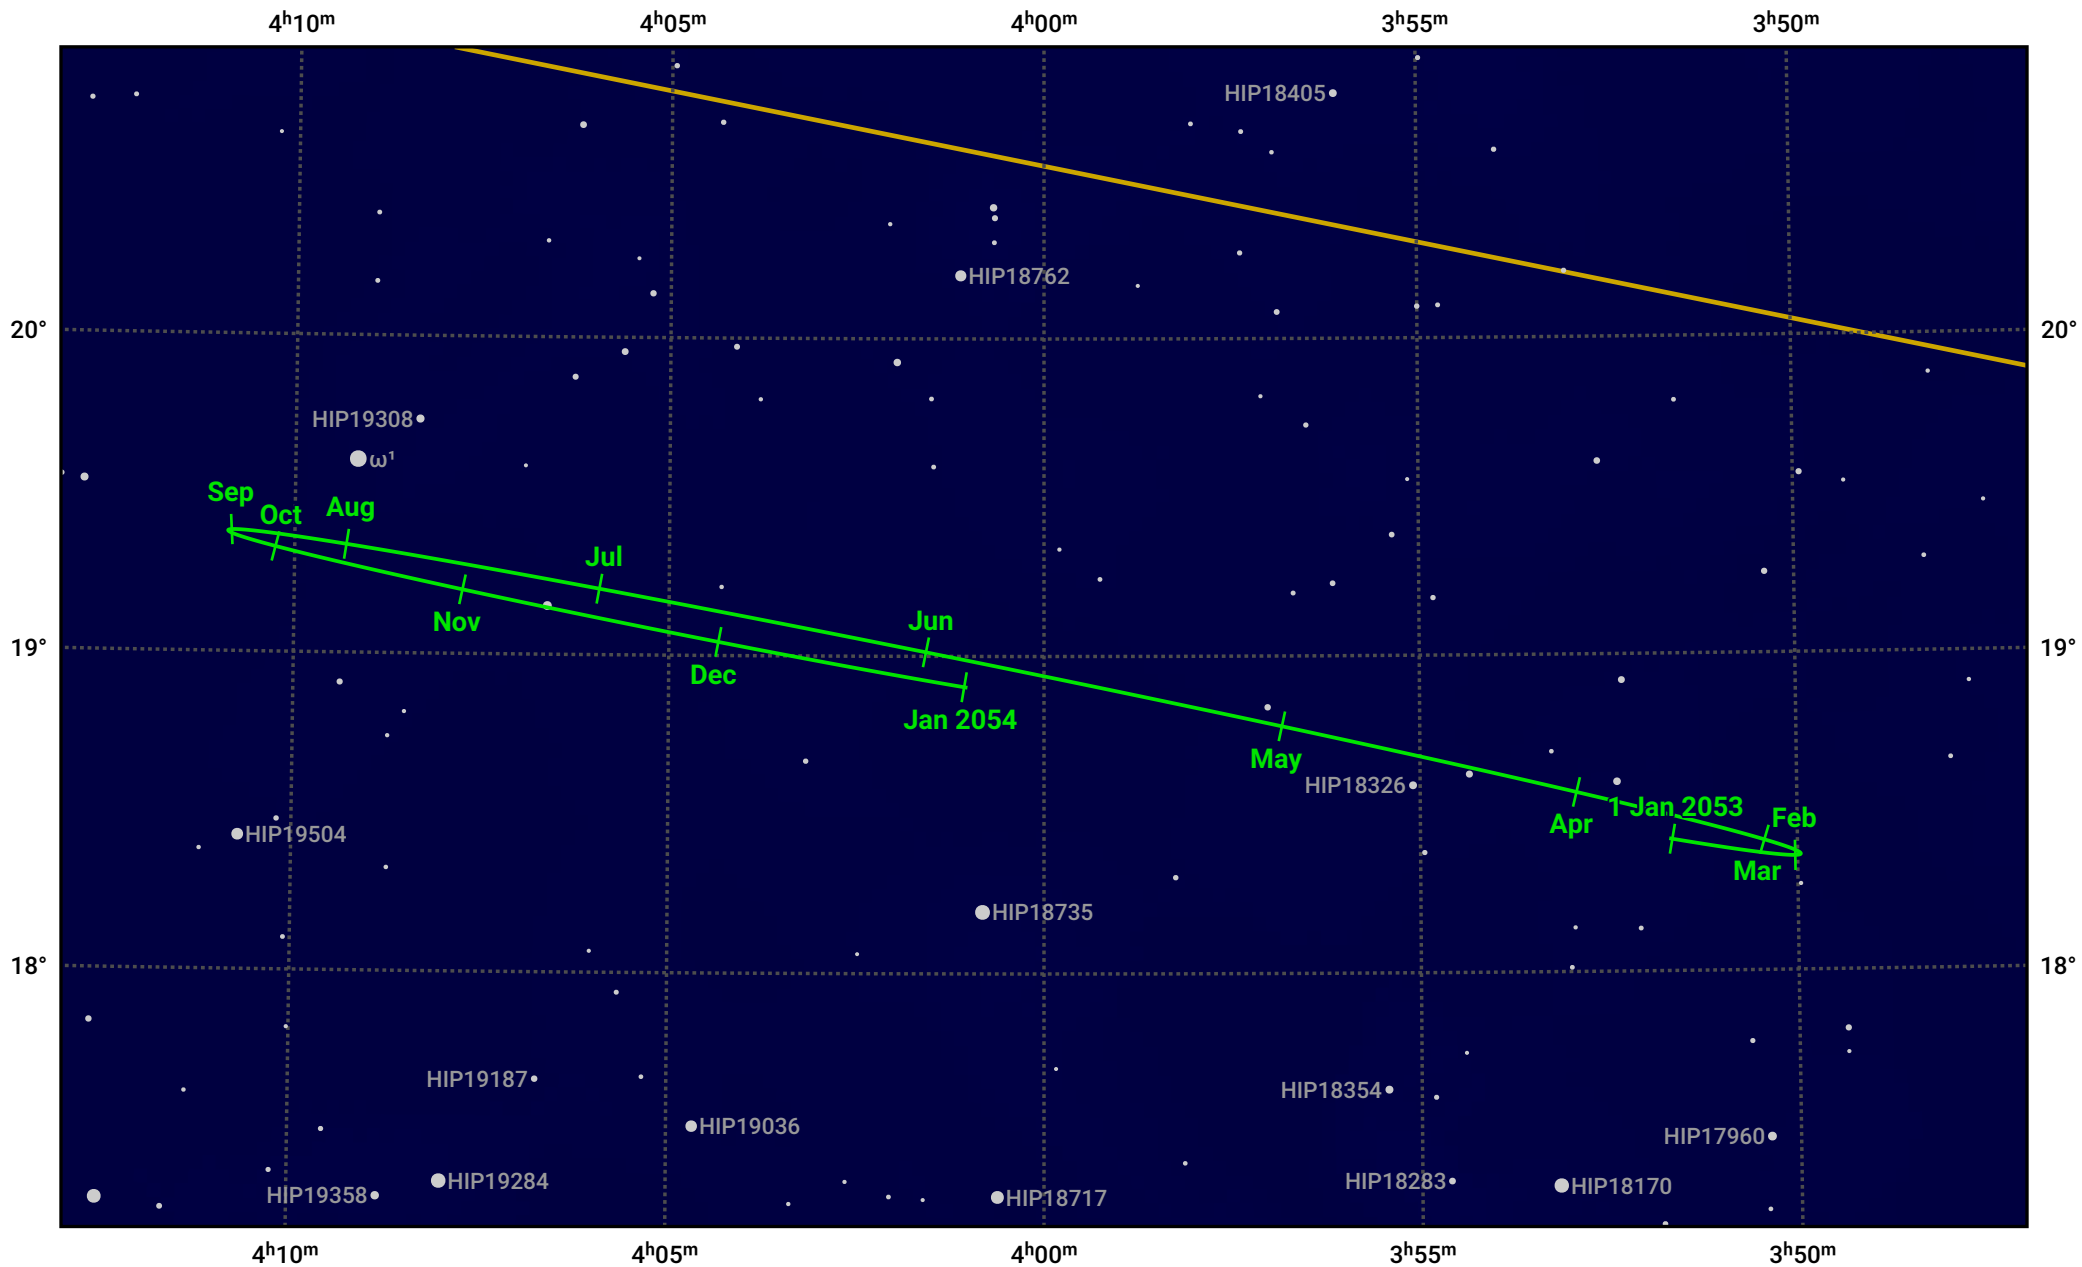

The path of Neptune in 2053

© Dominic Ford 2011–2023. Date markers placed at midnight UTC. Downloaded from <https://in-the-sky.org>

Magnitude scale: 10.0 9.0 8.0 7.0 6.0 5.0

Ecliptic Plane

Galaxy
 Bright nebula
 Open cluster
 Globular cluster

Date	Mag	Angular size
2053 Jan 1	7.8	2.3"
2053 Apr 1	7.9	2.2"
2053 Jul 1	7.9	2.2"
2053 Oct 1	7.8	2.3"
2054 Jan 1	7.8	2.4"