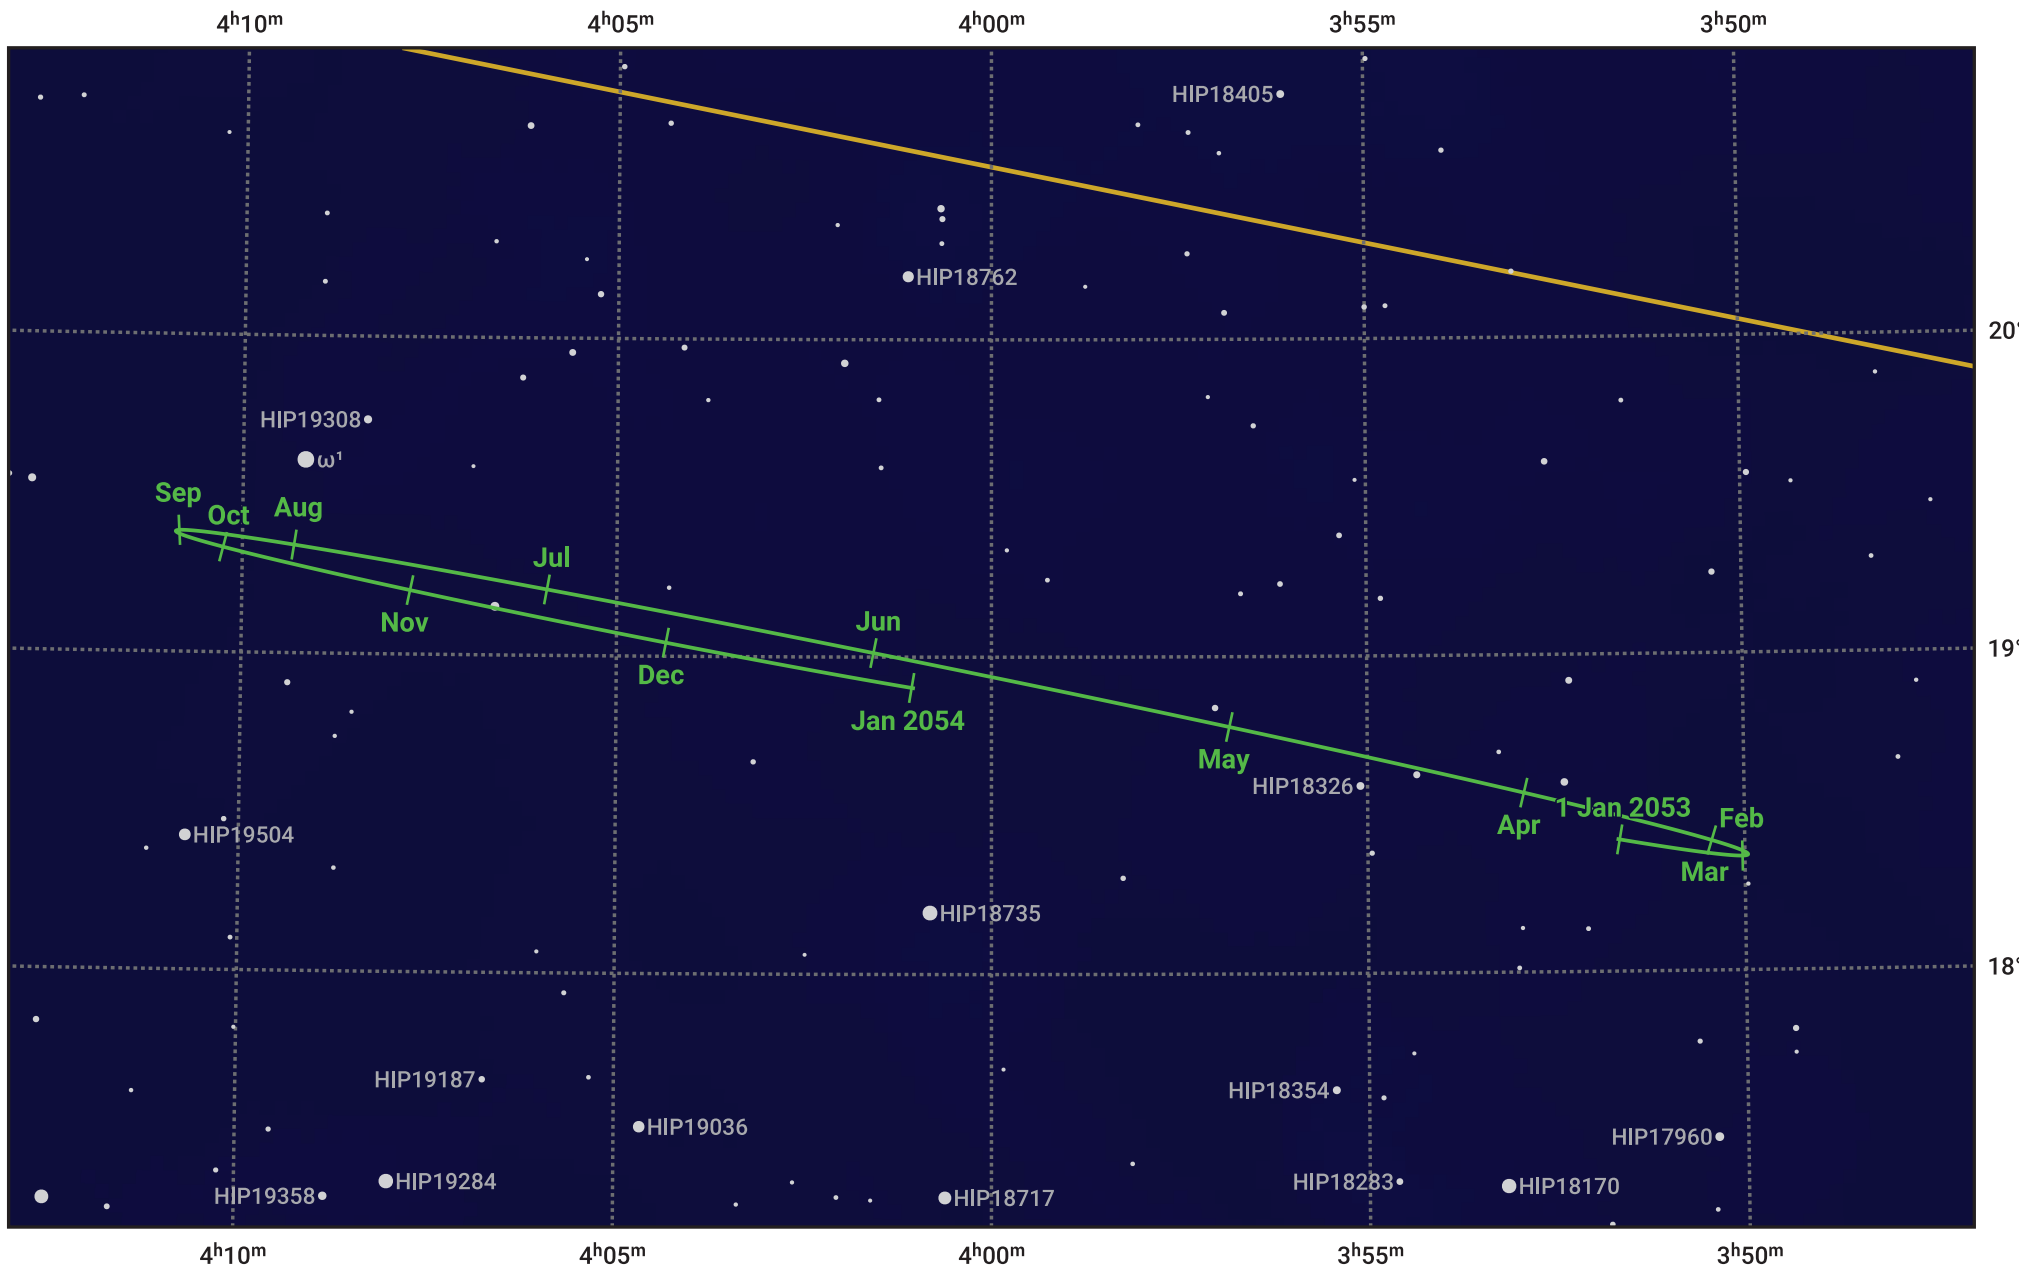

# The path of Neptune in 2053

© Dominic Ford 2011–2024. Date markers placed at midnight UTC. Downloaded from <https://in-the-sky.org>

Magnitude scale: • 10.0 • 9.0 • 8.0 • 7.0 • 6.0 • 5.0

— Ecliptic Plane

- Galaxy
- Bright nebula
- Open cluster
- ⊕ Globular cluster

Date	Mag	Angular size
2053 Jan 1	7.8	2.3"
2053 Apr 1	7.9	2.2"
2053 Jul 1	7.9	2.2"
2053 Oct 1	7.8	2.3"
2054 Jan 1	7.8	2.4"