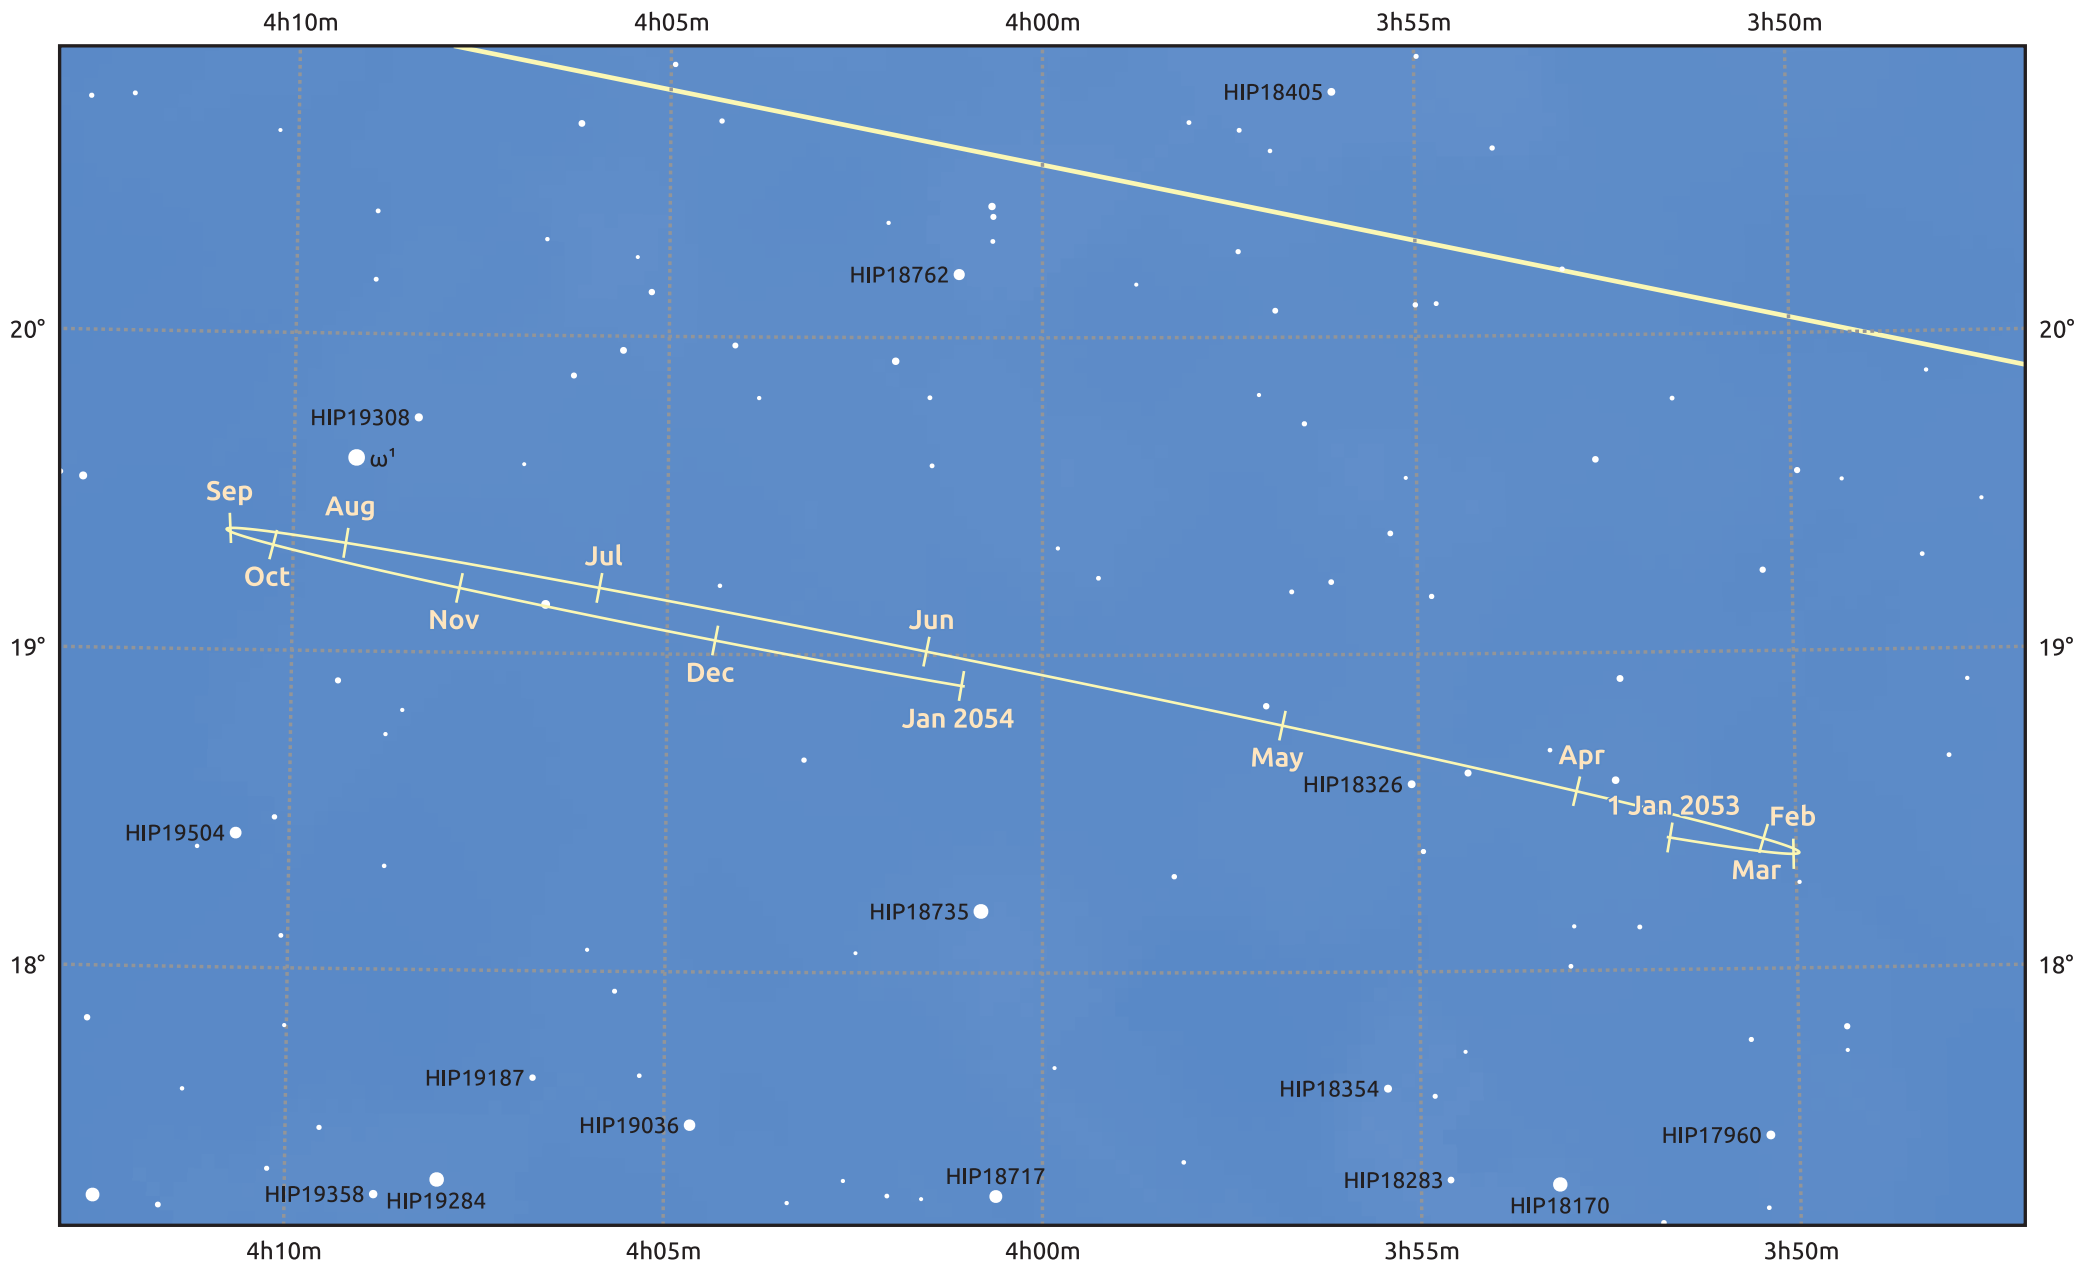

# The path of Neptune in 2053

© Dominic Ford 2011–2025. Date markers placed at midnight UTC. Downloaded from <https://in-the-sky.org>

Magnitude scale: • 10.0 • 9.0 • 8.0 • 7.0 • 6.0 ● 5.0

— Ecliptic Plane

Galaxy    Bright nebula    Open cluster    Globular cluster    Planetary nebula

Date	Mag	Angular size
2053 Jan 1	7.8	2.3"
2053 Apr 1	7.9	2.2"
2053 Jul 1	7.9	2.2"
2053 Oct 1	7.8	2.3"
2054 Jan 1	7.8	2.4"