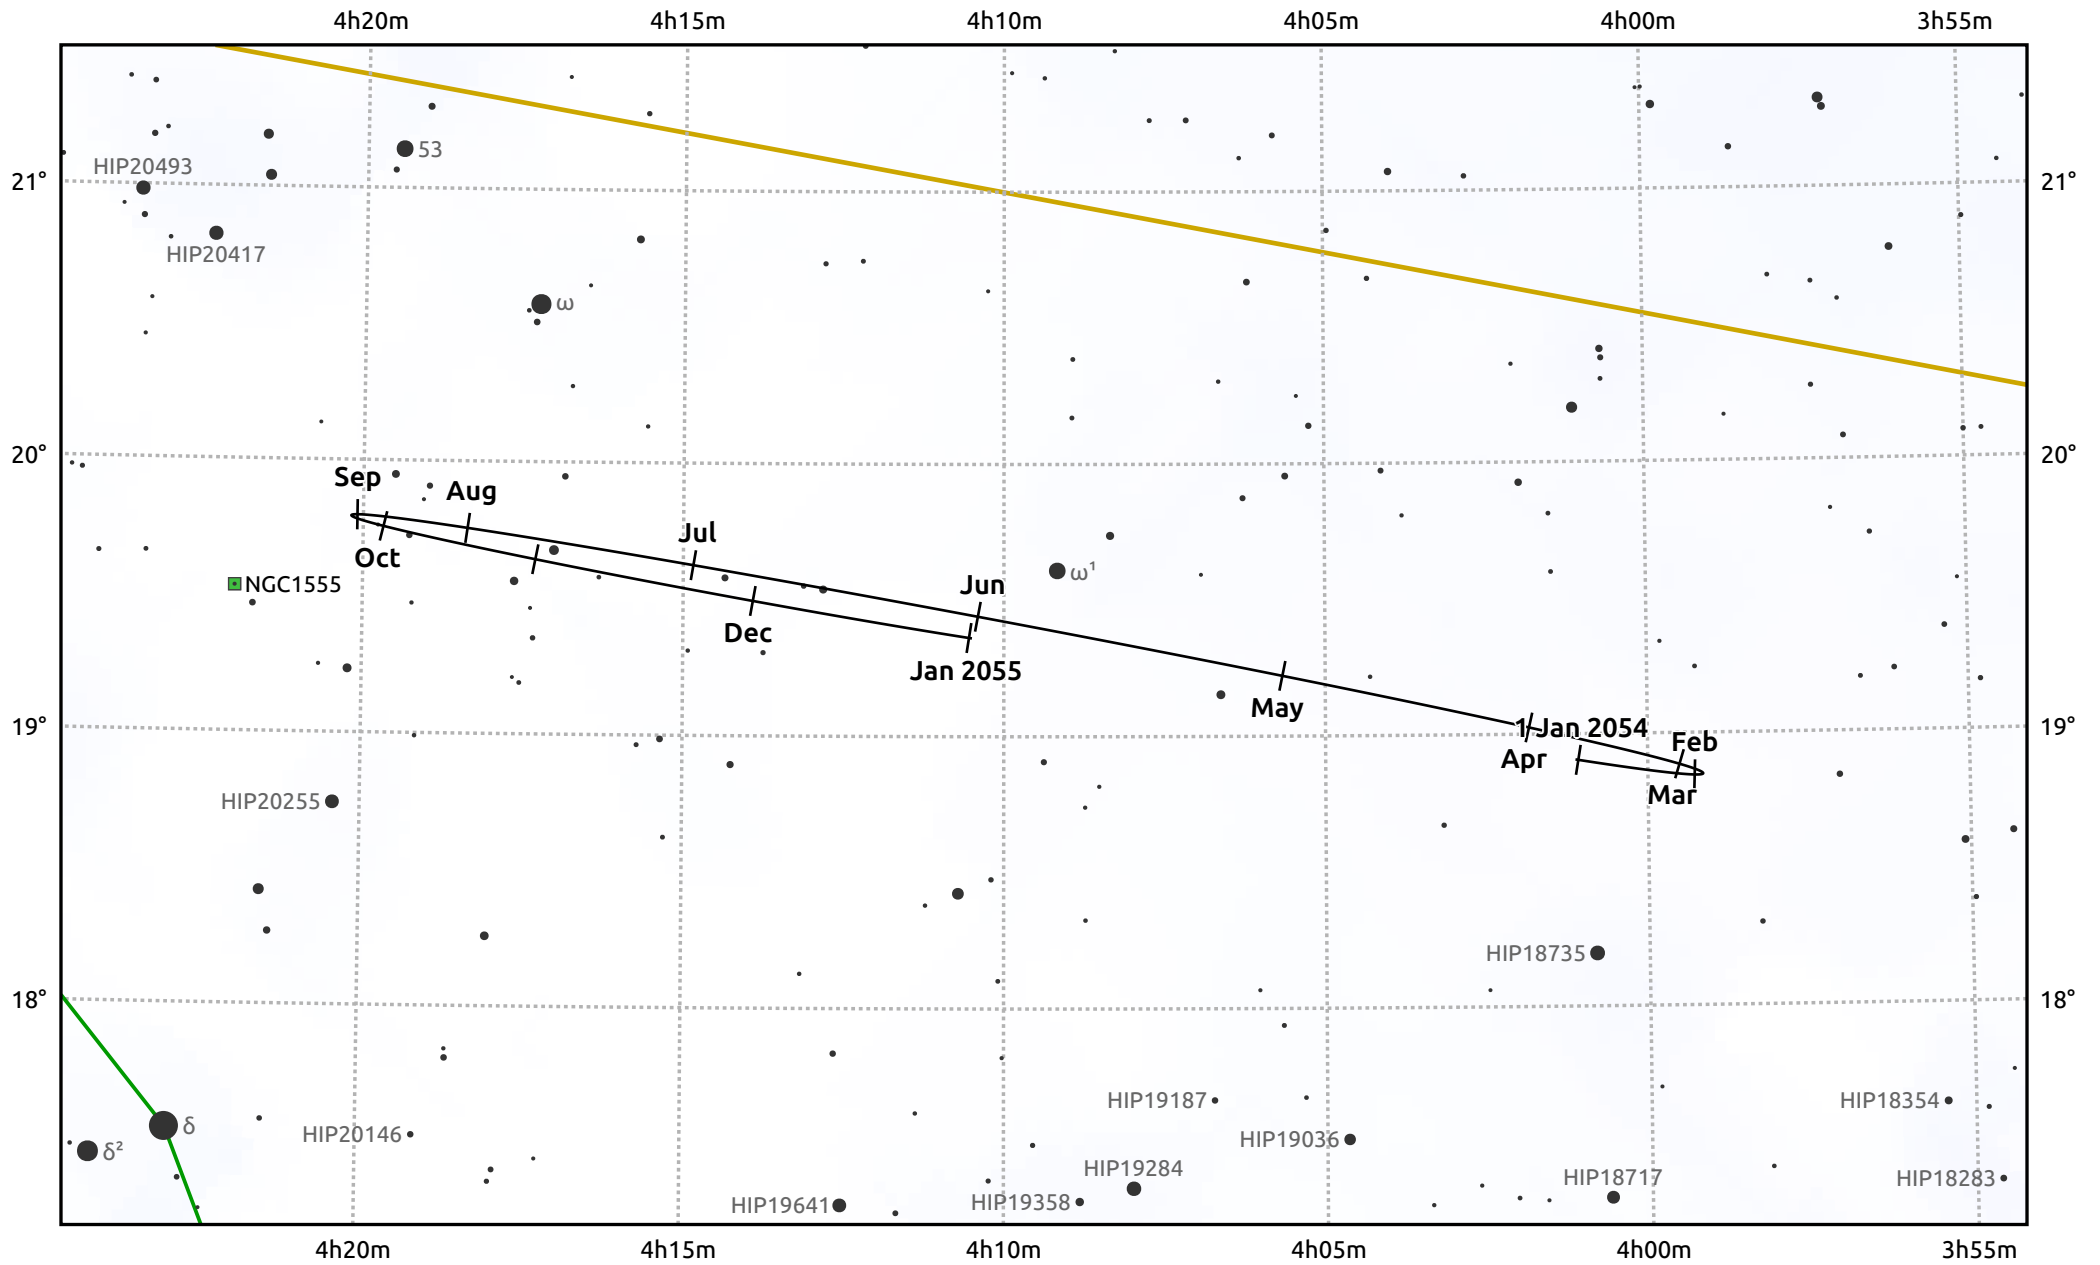

# The path of Neptune in 2054

© Dominic Ford 2011–2025. Date markers placed at midnight UTC. Downloaded from <https://in-the-sky.org>

Magnitude scale:  $\bullet$  10.0  $\bullet$  9.0  $\bullet$  8.0  $\bullet$  7.0  $\bullet$  6.0  $\bullet$  5.0  $\bullet$  4.0  $\bullet$  3.0

— Ecliptic Plane

● Galaxy   
 ■ Bright nebula   
 ● Open cluster   
 ⊕ Globular cluster   
 + Planetary nebula

Date	Mag	Angular size
2054 Jan 1	7.8	2.4"
2054 Apr 1	7.9	2.2"
2054 Jul 1	7.9	2.2"
2054 Oct 1	7.8	2.3"
2055 Jan 1	7.8	2.4"