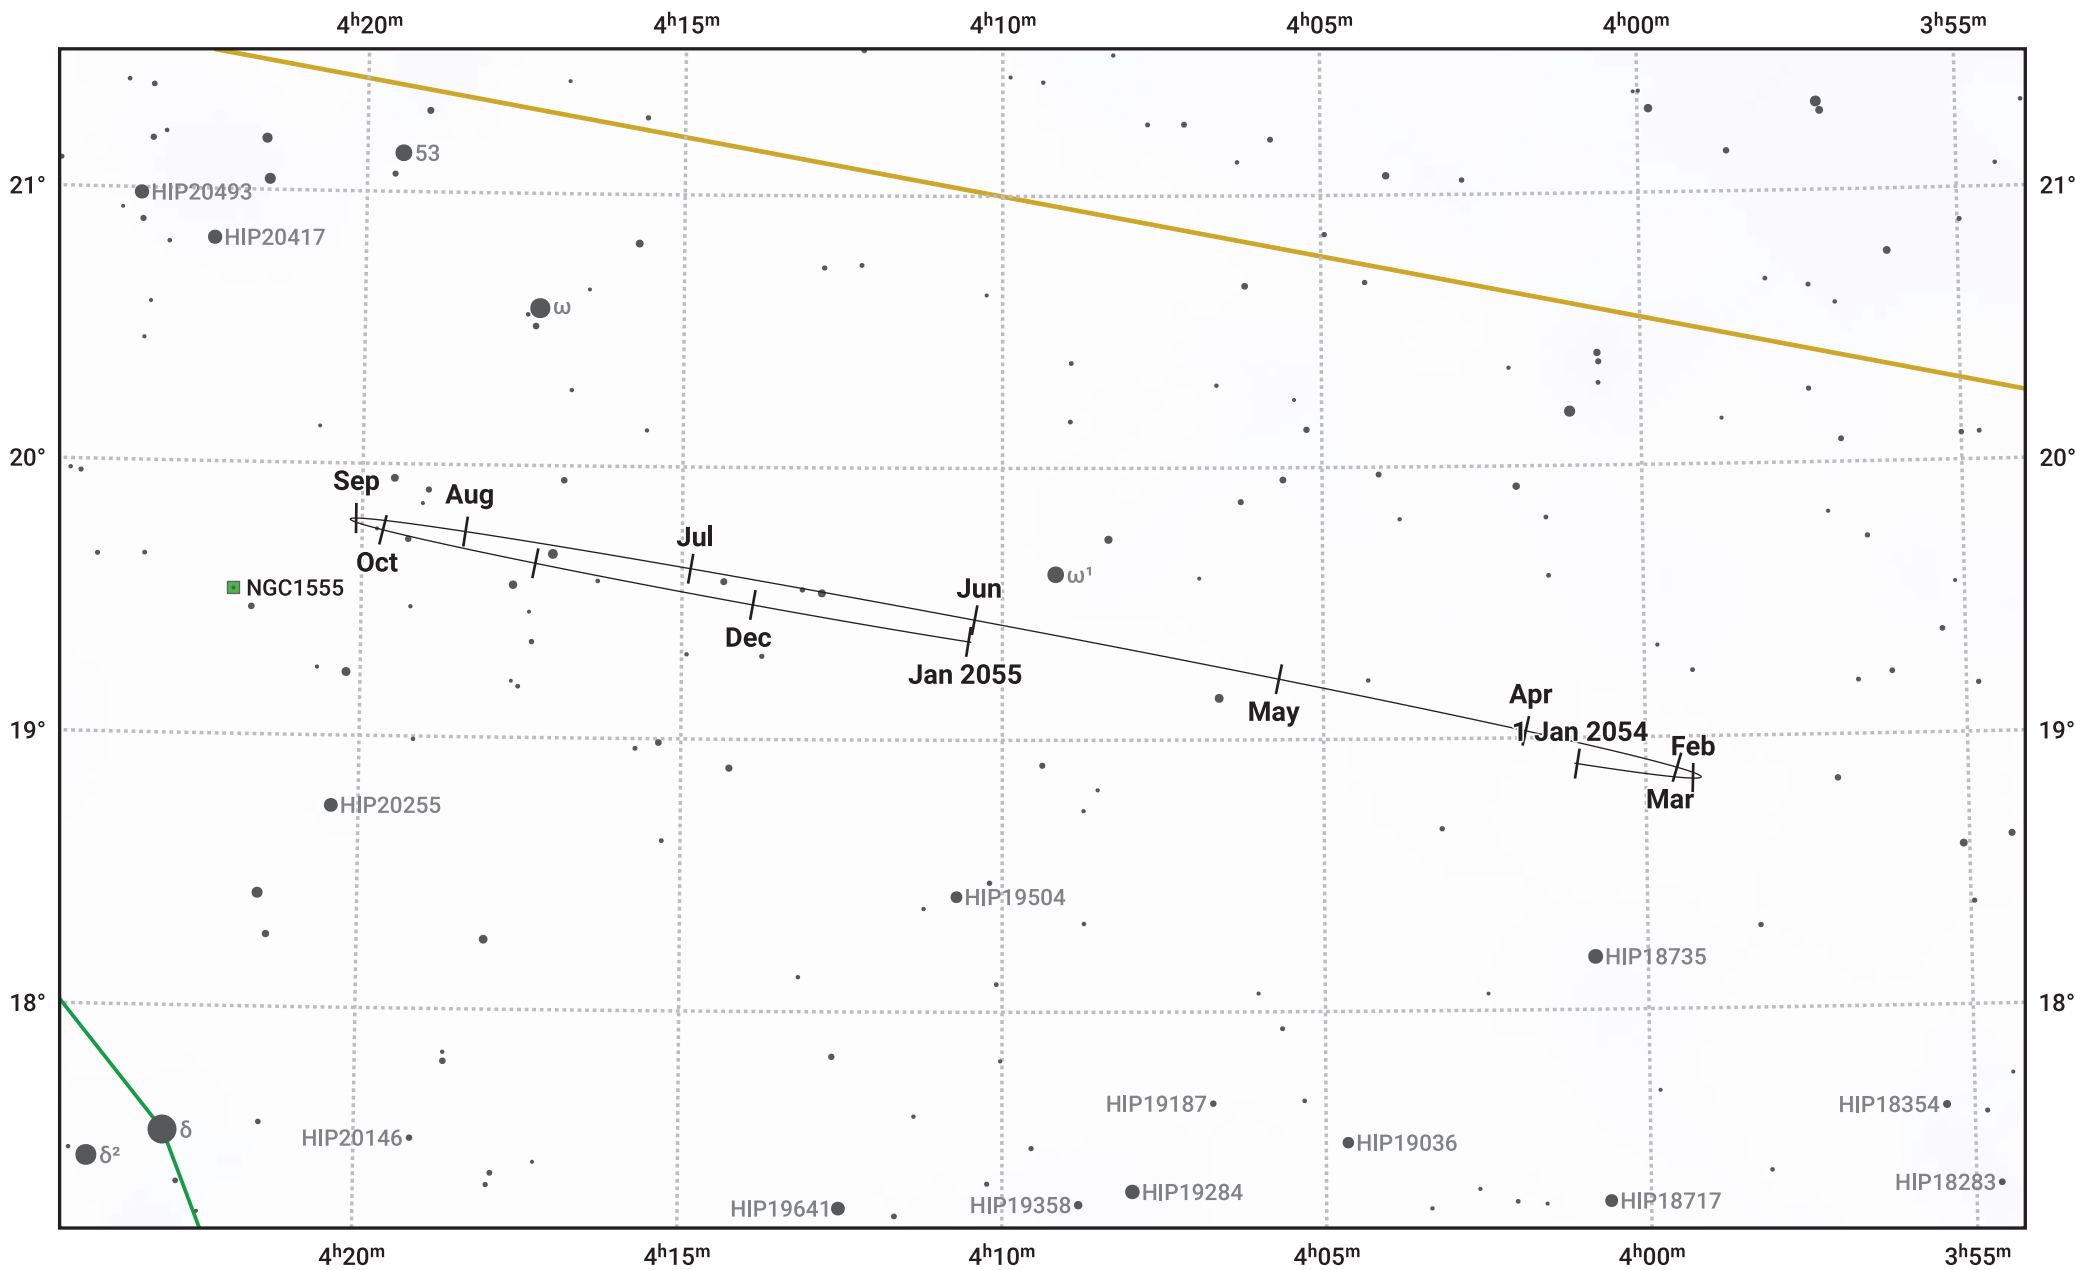

The path of Neptune in 2054

© Dominic Ford 2011–2023. Date markers placed at midnight UTC. Downloaded from <https://in-the-sky.org>

Magnitude scale: 10.0 9.0 8.0 7.0 6.0 5.0 4.0 3.0

— Ecliptic Plane

Galaxy Bright nebula Open cluster Globular cluster

Date	Mag	Angular size
2054 Jan 1	7.8	2.4"
2054 Apr 1	7.9	2.2"
2054 Jul 1	7.9	2.2"
2054 Oct 1	7.8	2.3"
2055 Jan 1	7.8	2.4"