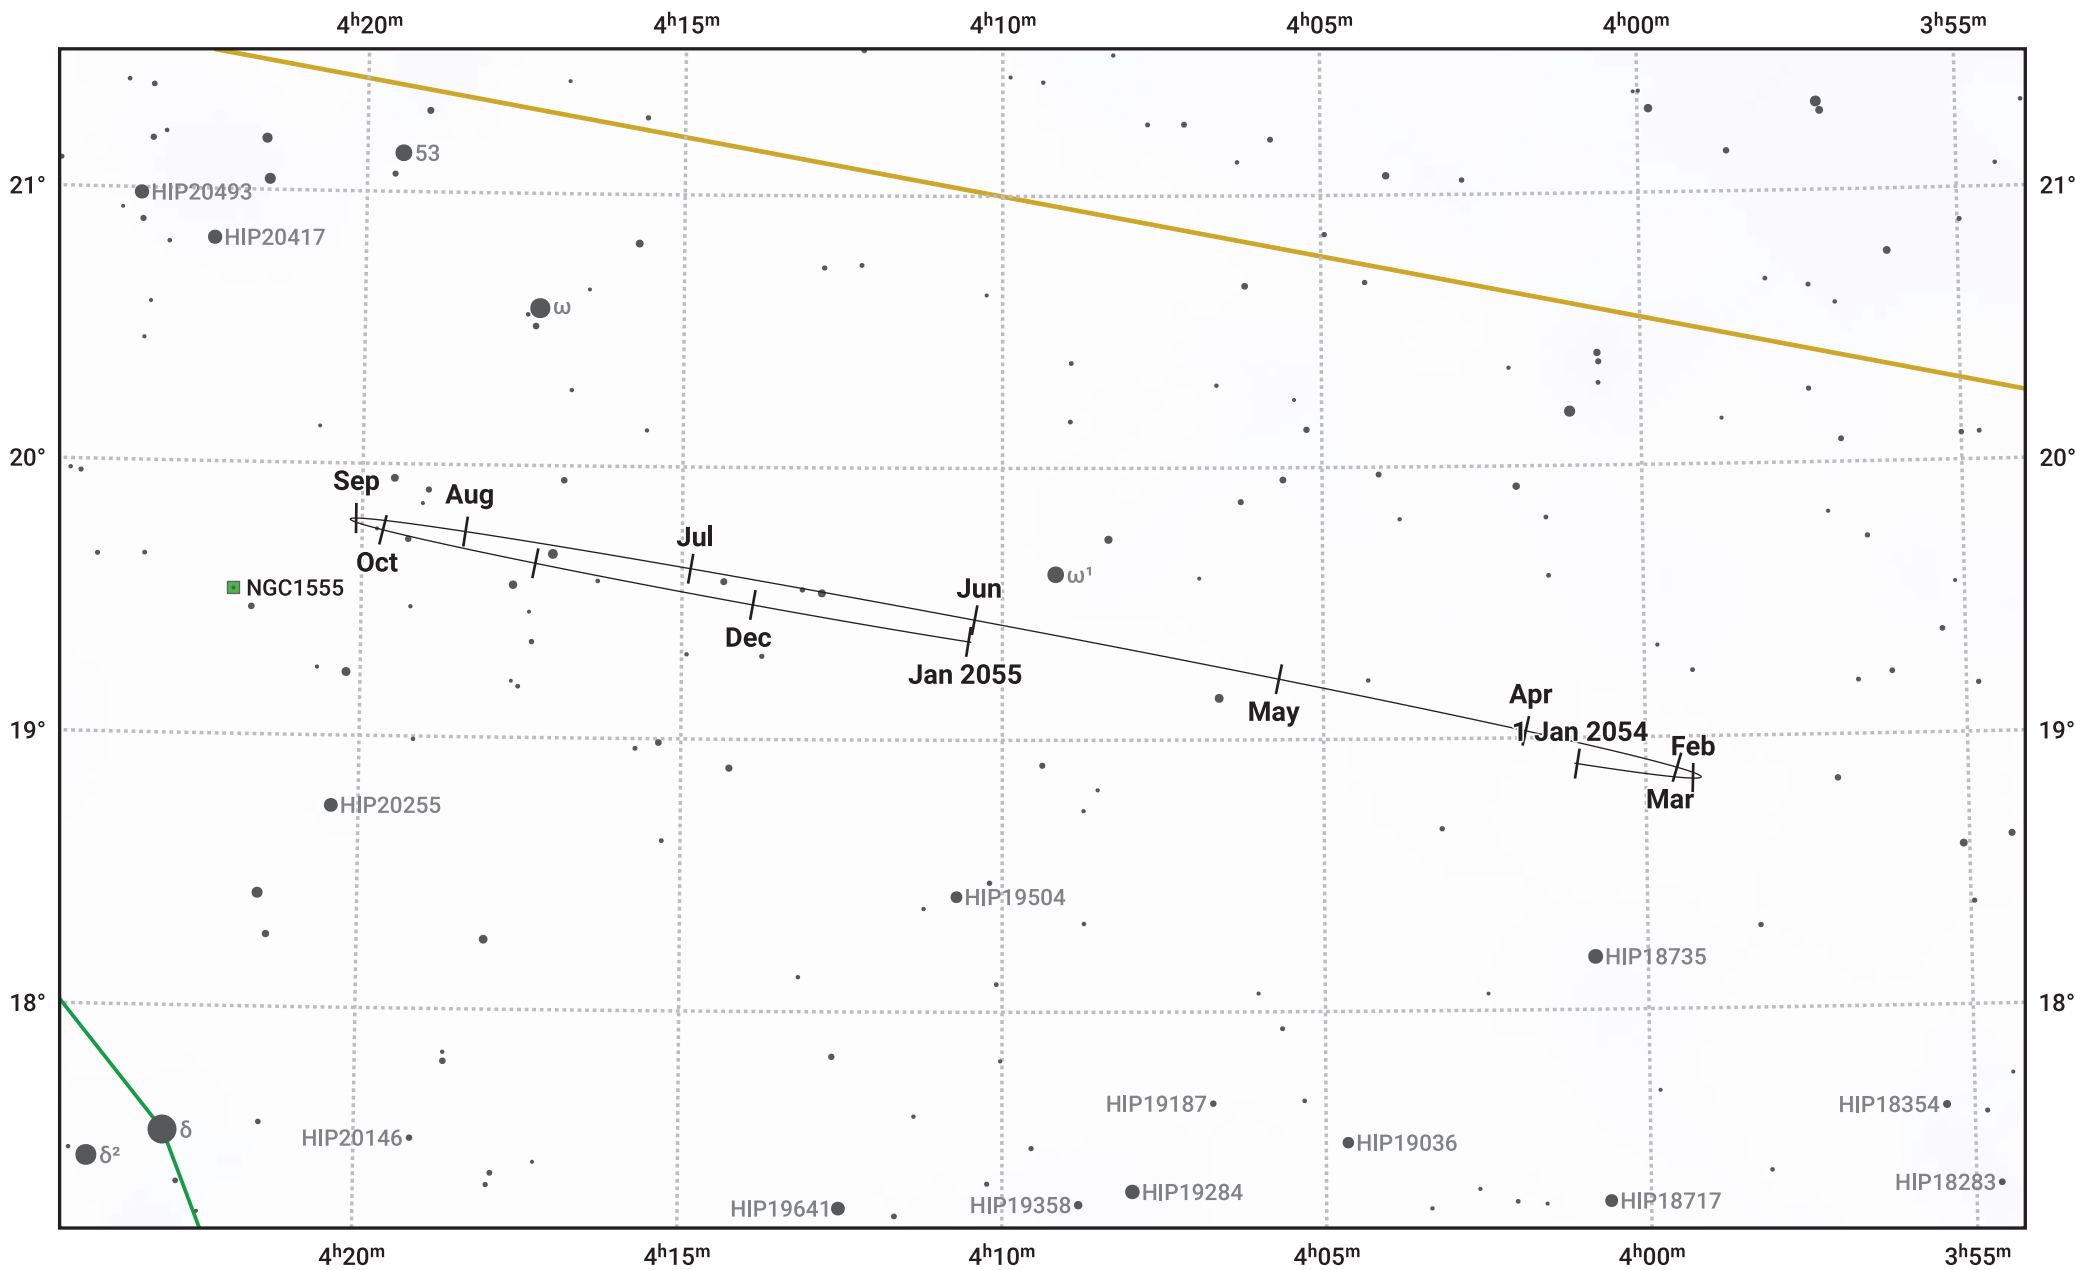

The path of Neptune in 2054

© Dominic Ford 2011–2024. Date markers placed at midnight UTC. Downloaded from <https://in-the-sky.org>

Magnitude scale: \bullet 10.0 \bullet 9.0 \bullet 8.0 \bullet 7.0 \bullet 6.0 \bullet 5.0 \bullet 4.0 \bullet 3.0

— Ecliptic Plane

■ Galaxy
 ■ Bright nebula
 ● Open cluster
 + Globular cluster

Date	Mag	Angular size
2054 Jan 1	7.8	2.4"
2054 Apr 1	7.9	2.2"
2054 Jul 1	7.9	2.2"
2054 Oct 1	7.8	2.3"
2055 Jan 1	7.8	2.4"