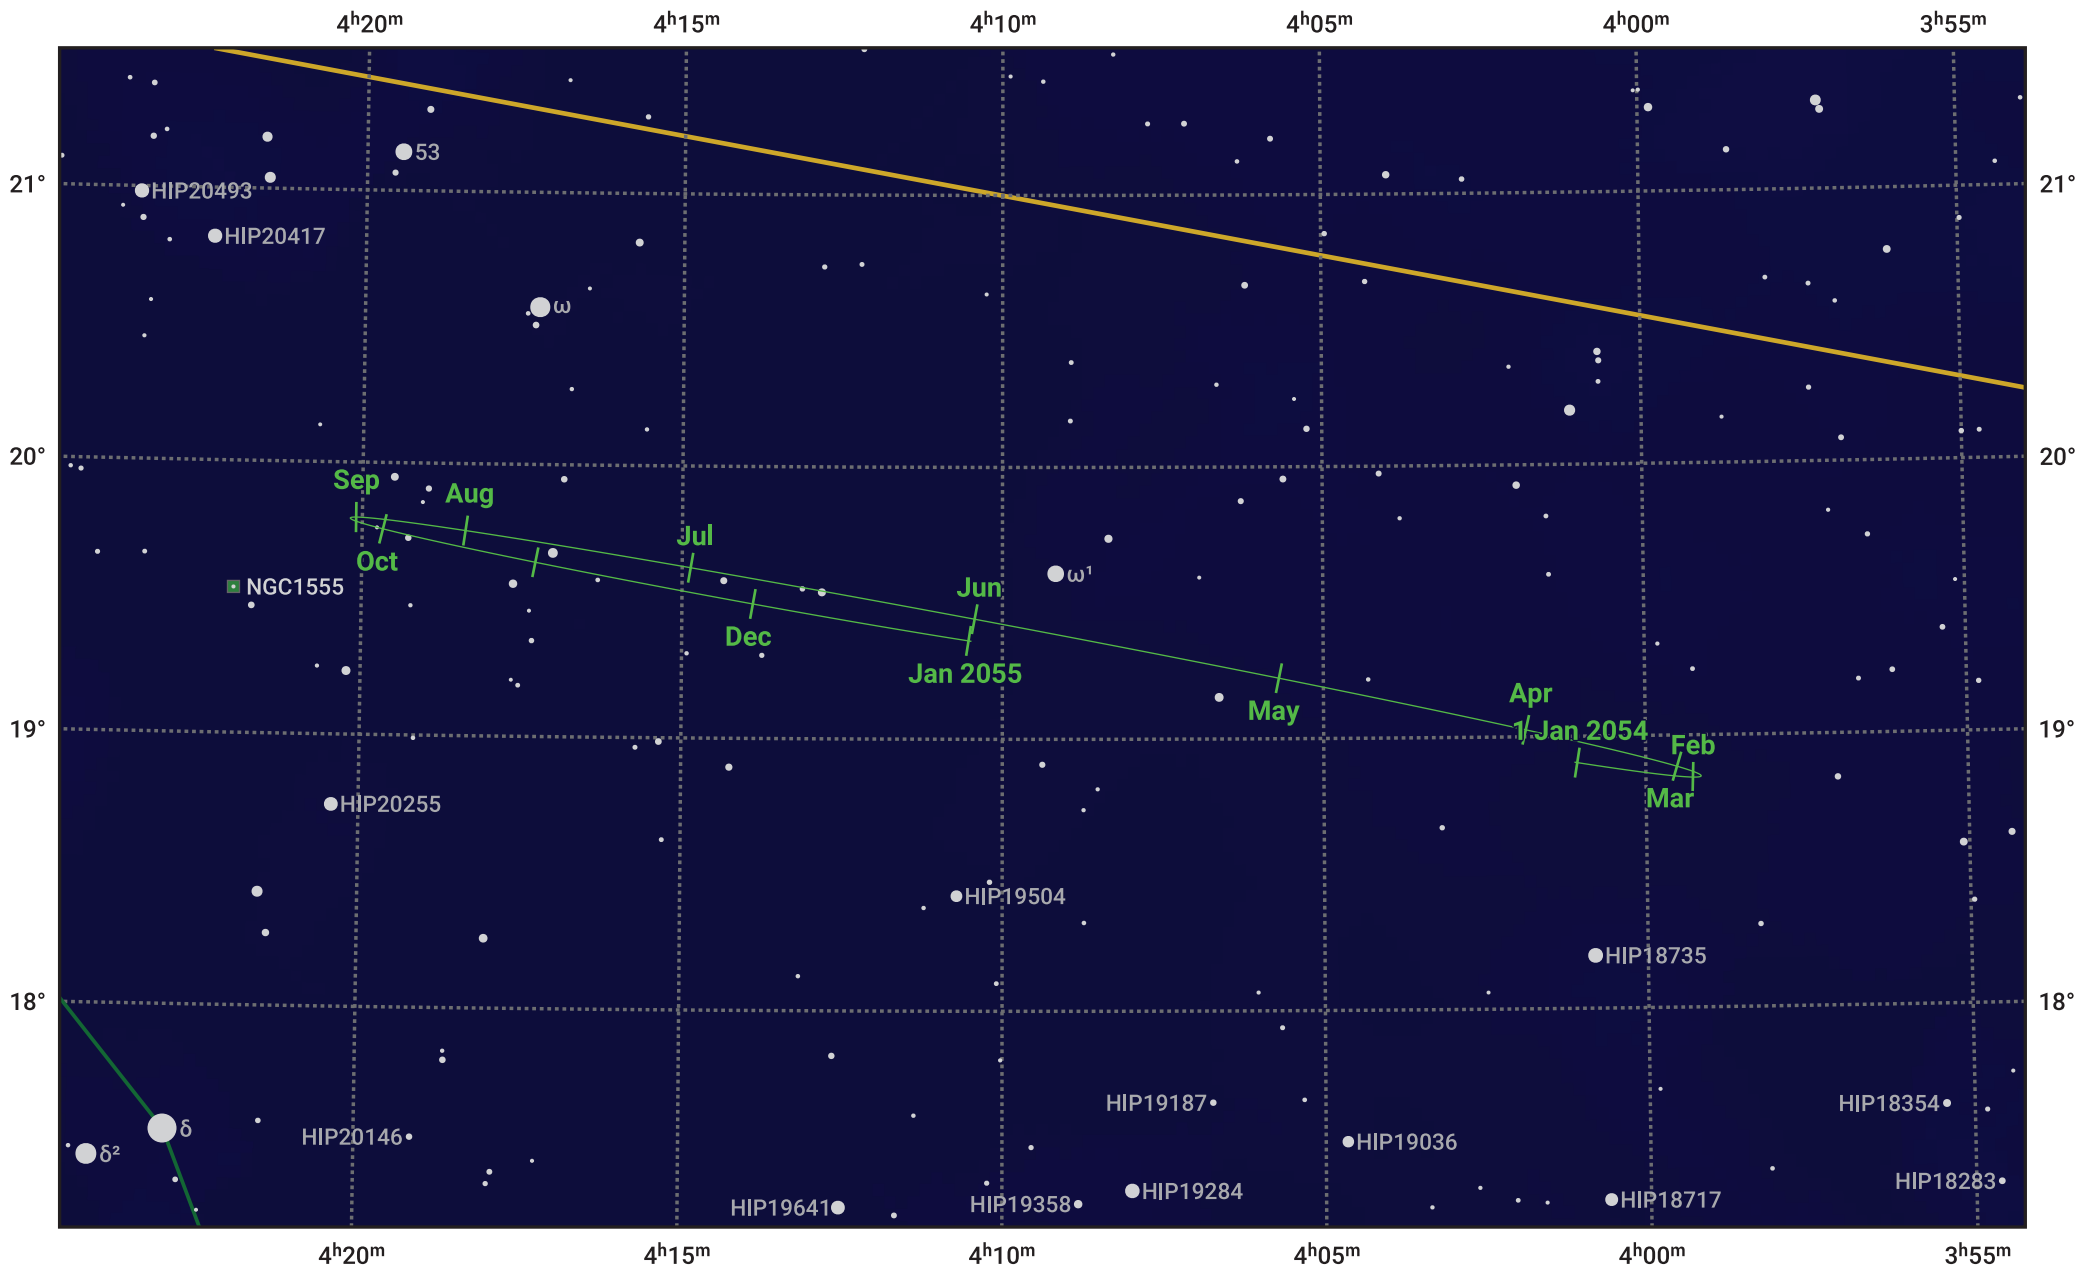

The path of Neptune in 2054

© Dominic Ford 2011–2024. Date markers placed at midnight UTC. Downloaded from <https://in-the-sky.org>

Magnitude scale: 10.0 9.0 8.0 7.0 6.0 5.0 4.0 3.0

— Ecliptic Plane

- Galaxy
- Bright nebula
- Open cluster
- Globular cluster

Date	Mag	Angular size
2054 Jan 1	7.8	2.4"
2054 Apr 1	7.9	2.2"
2054 Jul 1	7.9	2.2"
2054 Oct 1	7.8	2.3"
2055 Jan 1	7.8	2.4"