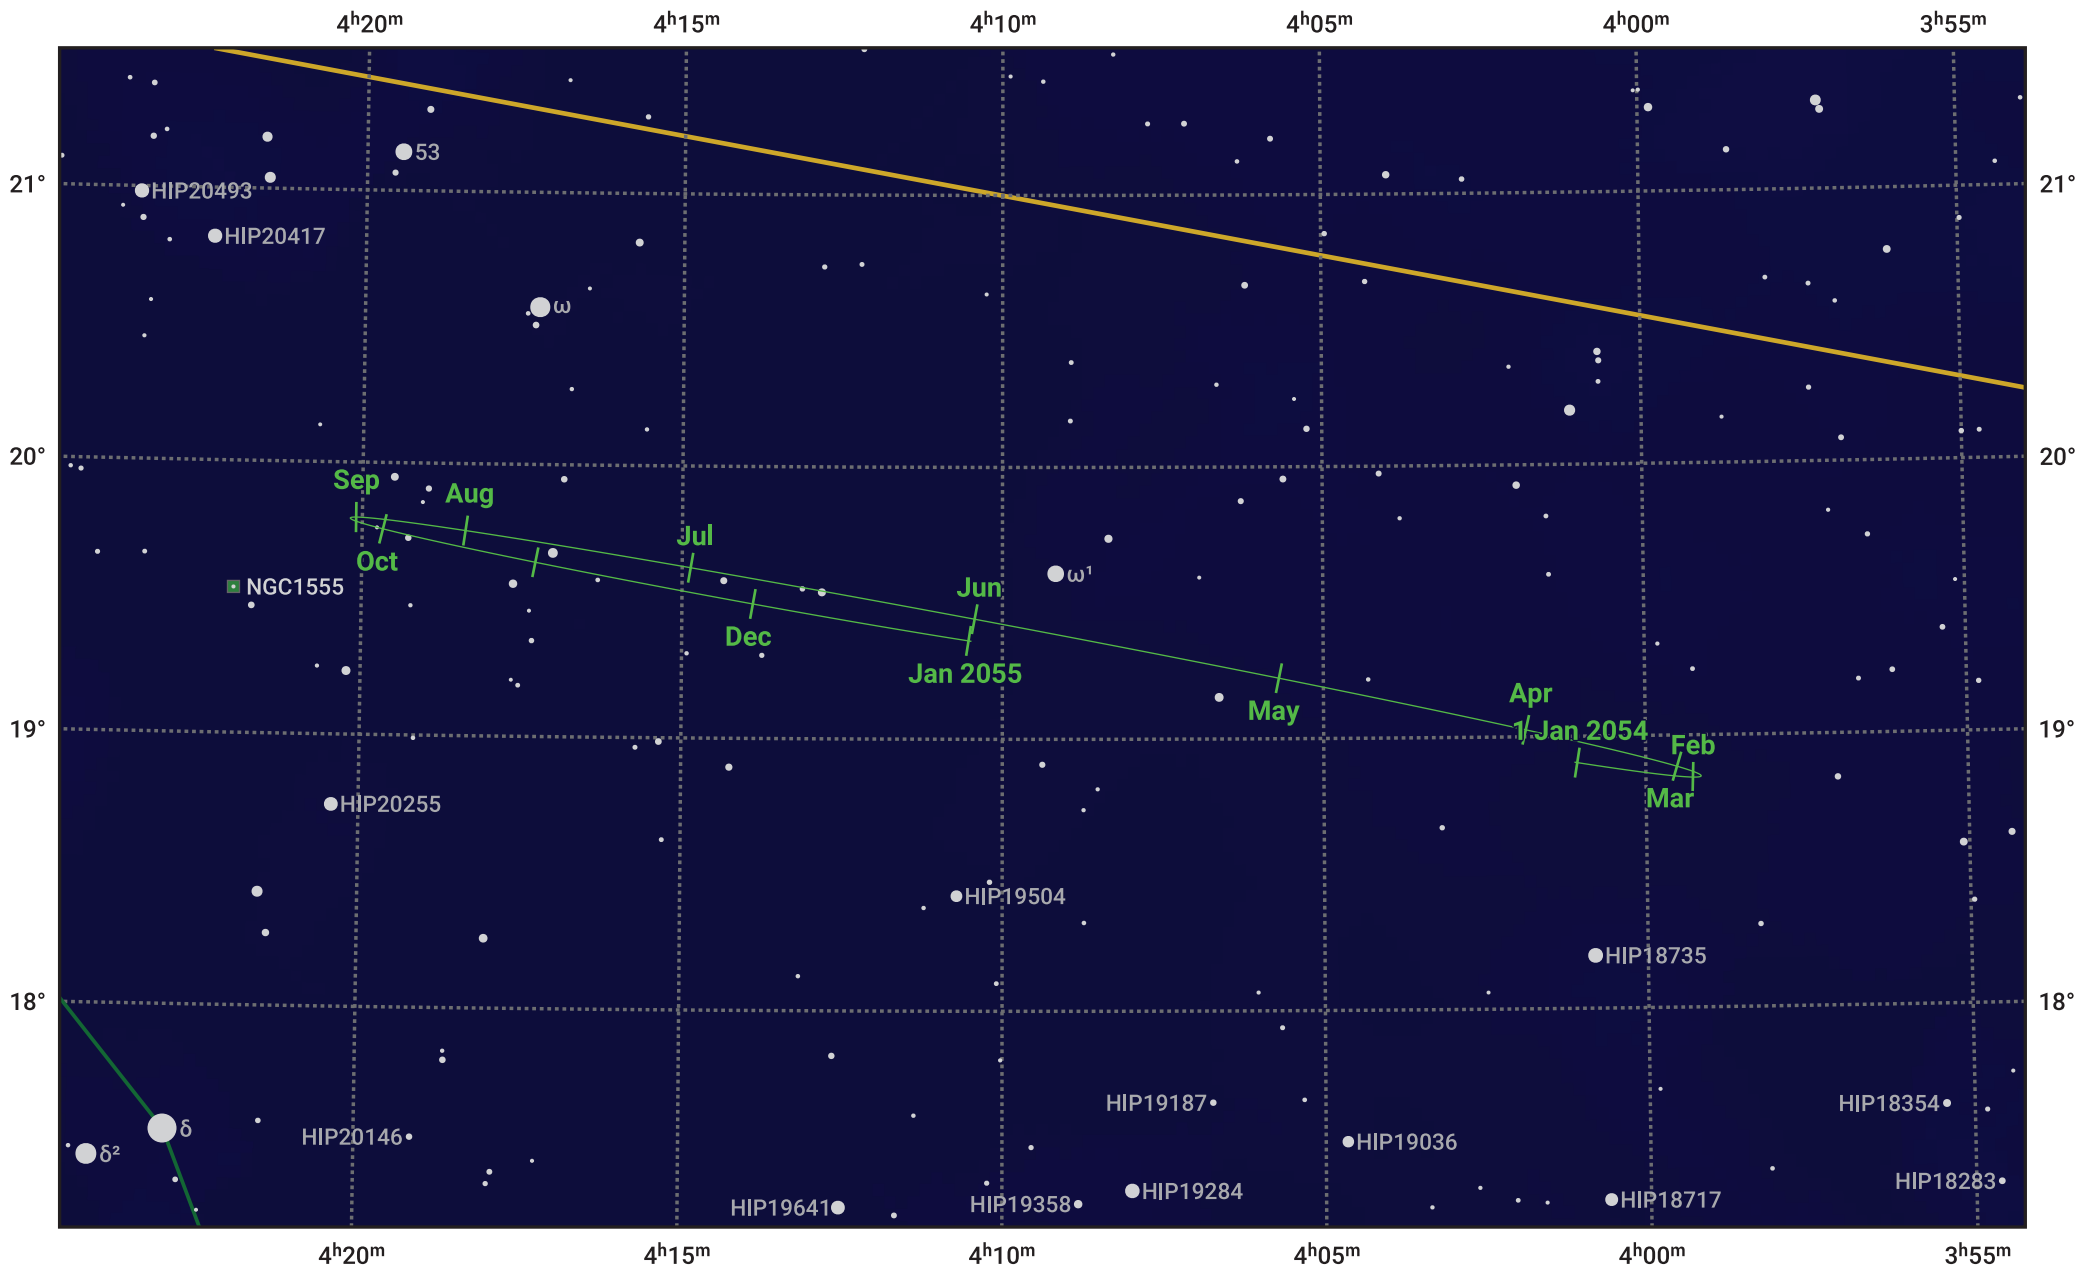

# The path of Neptune in 2054

© Dominic Ford 2011–2023. Date markers placed at midnight UTC. Downloaded from <https://in-the-sky.org>

Magnitude scale: 10.0 9.0 8.0 7.0 6.0 5.0 4.0 3.0

— Ecliptic Plane

- Galaxy
- Bright nebula
- Open cluster
- Globular cluster

Date	Mag	Angular size
2054 Jan 1	7.8	2.4"
2054 Apr 1	7.9	2.2"
2054 Jul 1	7.9	2.2"
2054 Oct 1	7.8	2.3"
2055 Jan 1	7.8	2.4"