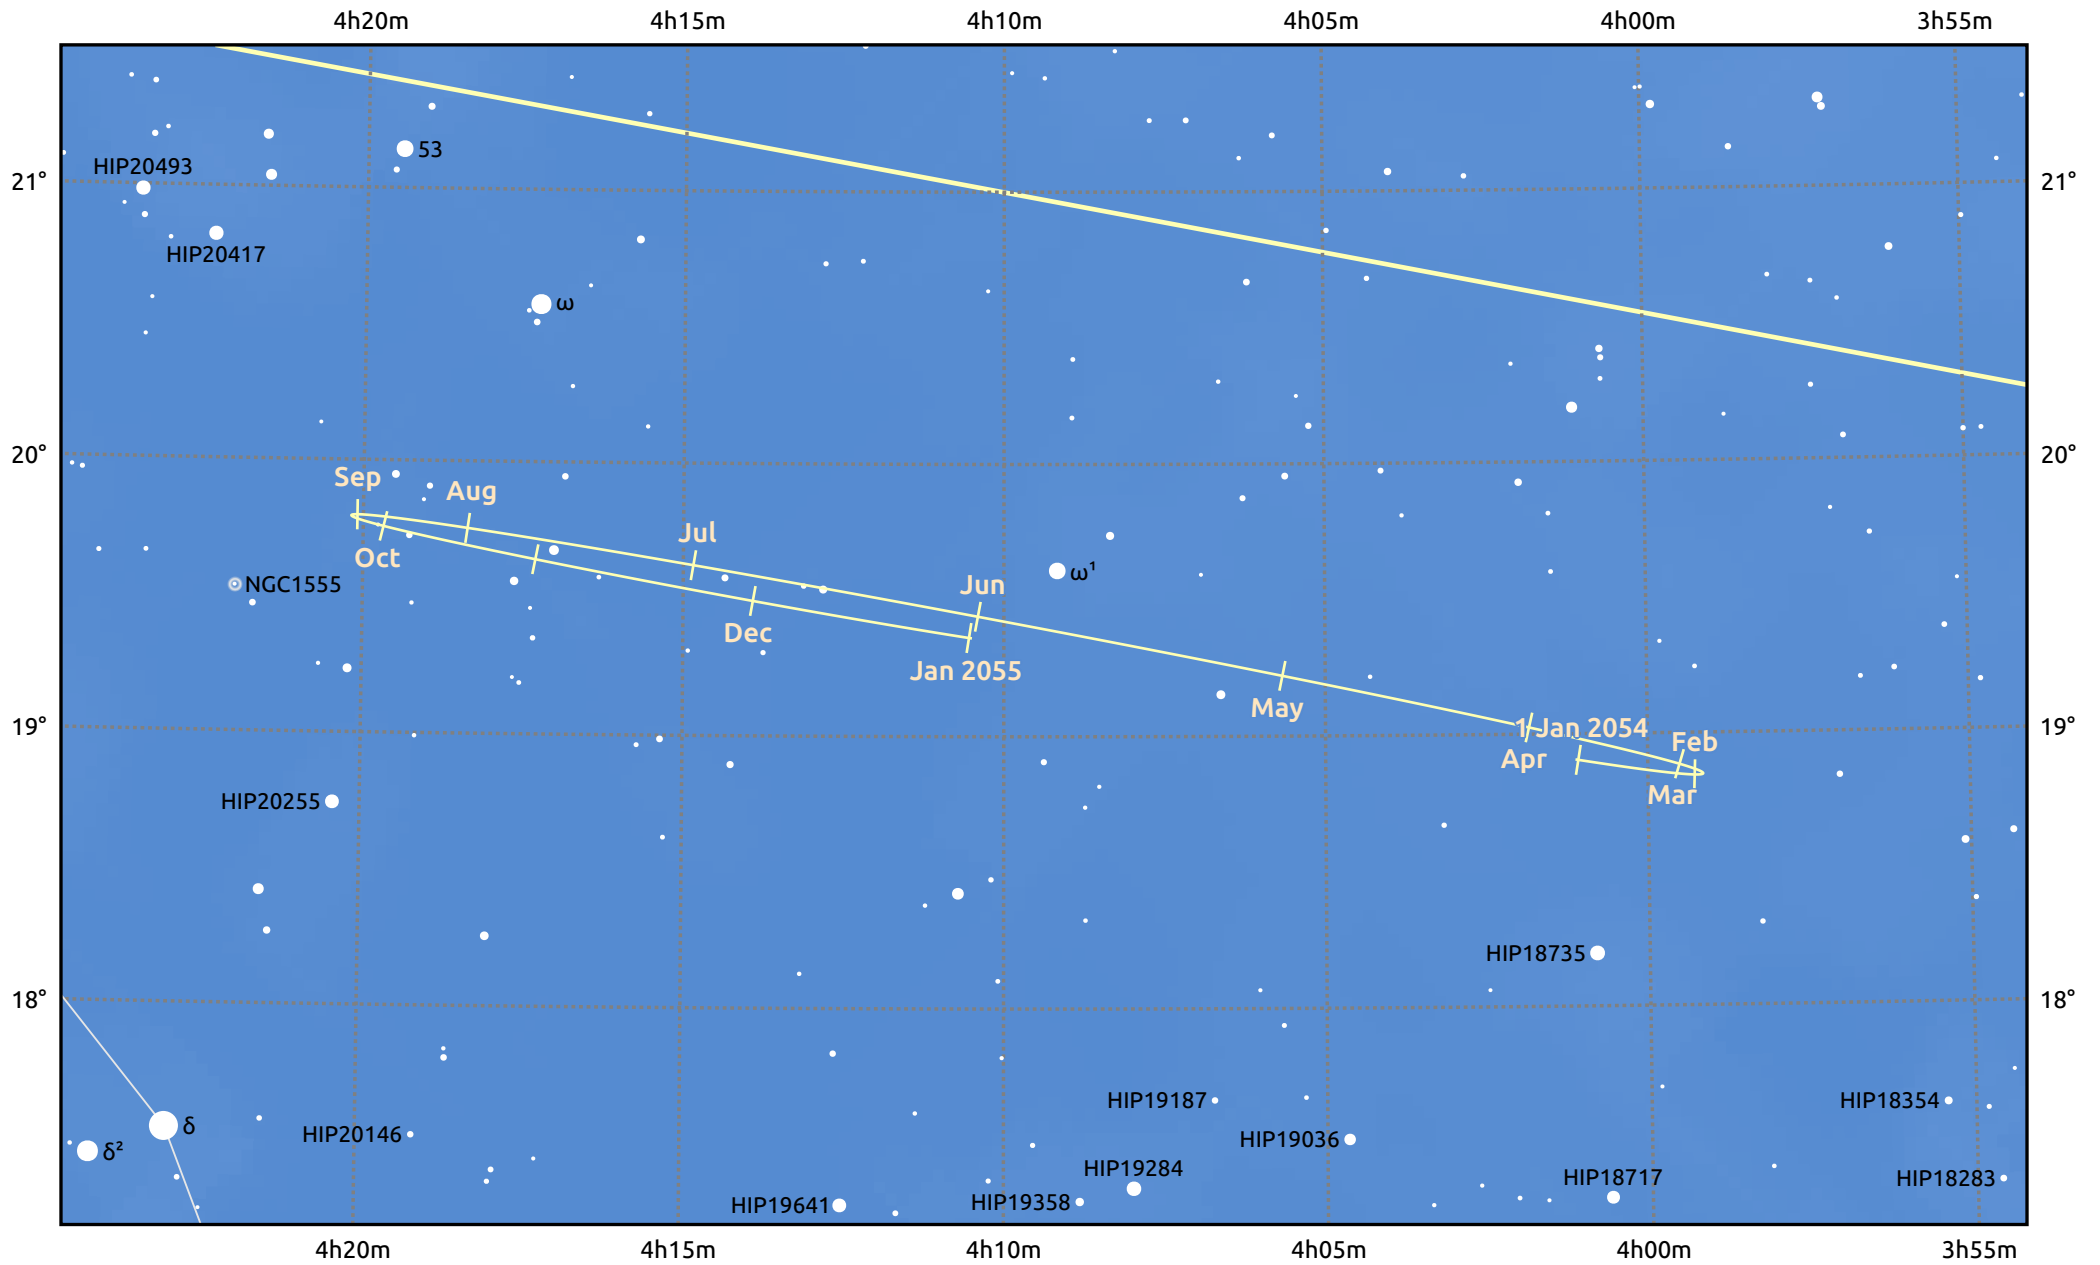

The path of Neptune in 2054

© Dominic Ford 2011–2025. Date markers placed at midnight UTC. Downloaded from <https://in-the-sky.org>

Magnitude scale: \bullet 10.0 \bullet 9.0 \bullet 8.0 \bullet 7.0 \bullet 6.0 \bullet 5.0 \bullet 4.0 \bullet 3.0

— Ecliptic Plane

◆ Galaxy ◆ Bright nebula ○ Open cluster ○ Globular cluster ◇ Planetary nebula

Date	Mag	Angular size
2054 Jan 1	7.8	2.4"
2054 Apr 1	7.9	2.2"
2054 Jul 1	7.9	2.2"
2054 Oct 1	7.8	2.3"
2055 Jan 1	7.8	2.4"