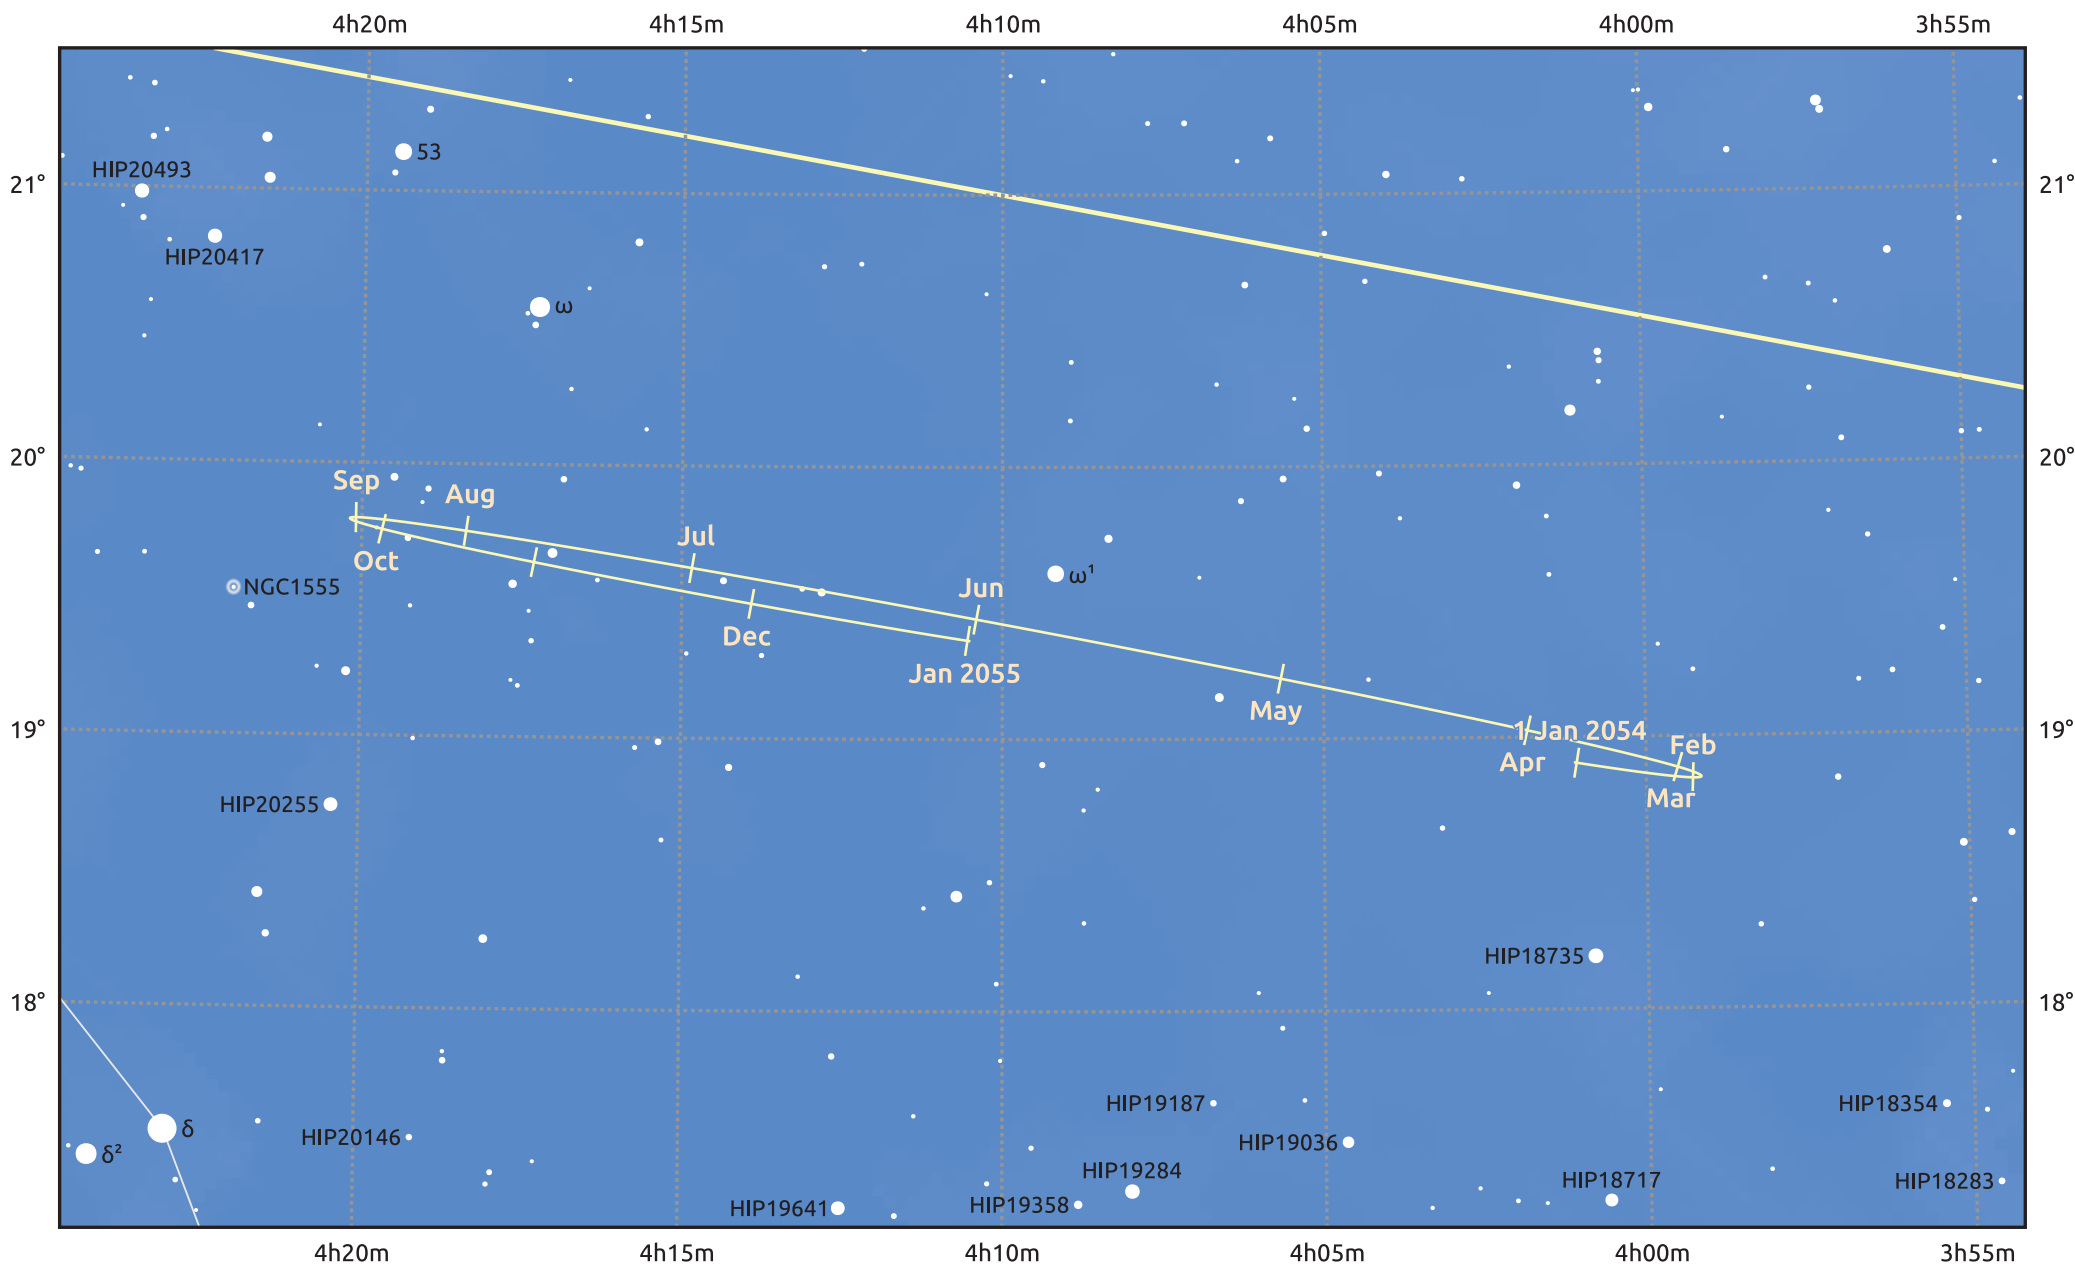

The path of Neptune in 2054

© Dominic Ford 2011–2025. Date markers placed at midnight UTC. Downloaded from <https://in-the-sky.org>

Magnitude scale: \bullet 10.0 \bullet 9.0 \bullet 8.0 \bullet 7.0 \bullet 6.0 \bullet 5.0 \bullet 4.0 \bullet 3.0

— Ecliptic Plane

Galaxy Bright nebula Open cluster Globular cluster Planetary nebula

Date	Mag	Angular size
2054 Jan 1	7.8	2.4"
2054 Apr 1	7.9	2.2"
2054 Jul 1	7.9	2.2"
2054 Oct 1	7.8	2.3"
2055 Jan 1	7.8	2.4"