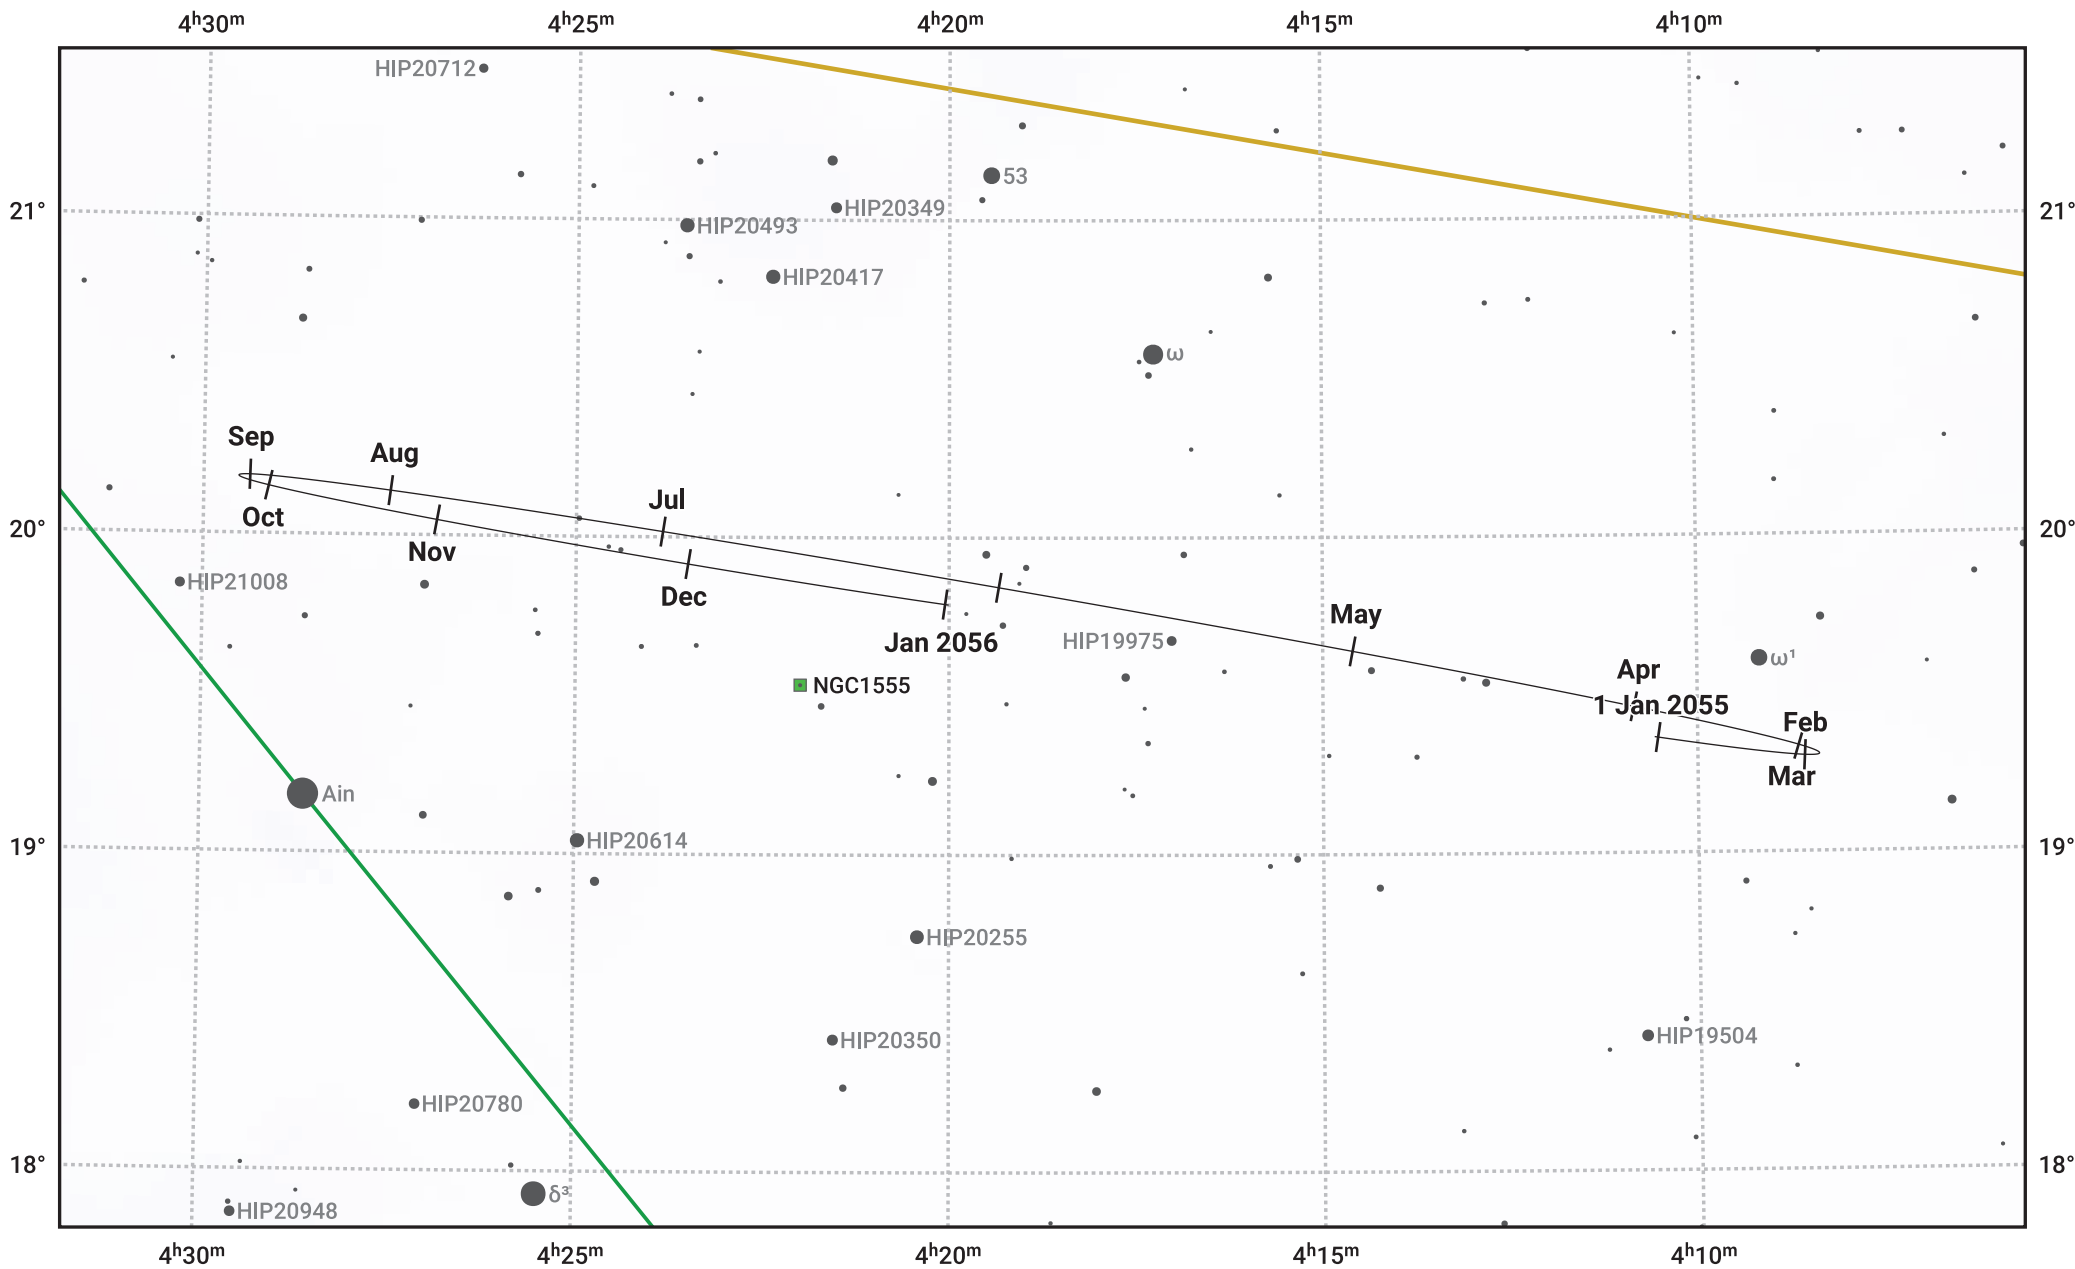

The path of Neptune in 2055

© Dominic Ford 2011–2024. Date markers placed at midnight UTC. Downloaded from <https://in-the-sky.org>

Magnitude scale: · 10.0 · 9.0 · 8.0 · 7.0 · 6.0 · 5.0 · 4.0 · 3.0

— Ecliptic Plane

- Galaxy
- Bright nebula
- Open cluster
- ⊕ Globular cluster

Date	Mag	Angular size
2055 Jan 1	7.8	2.4"
2055 Apr 1	7.9	2.2"
2055 Jul 1	7.9	2.2"
2055 Oct 1	7.8	2.3"
2056 Jan 1	7.8	2.4"