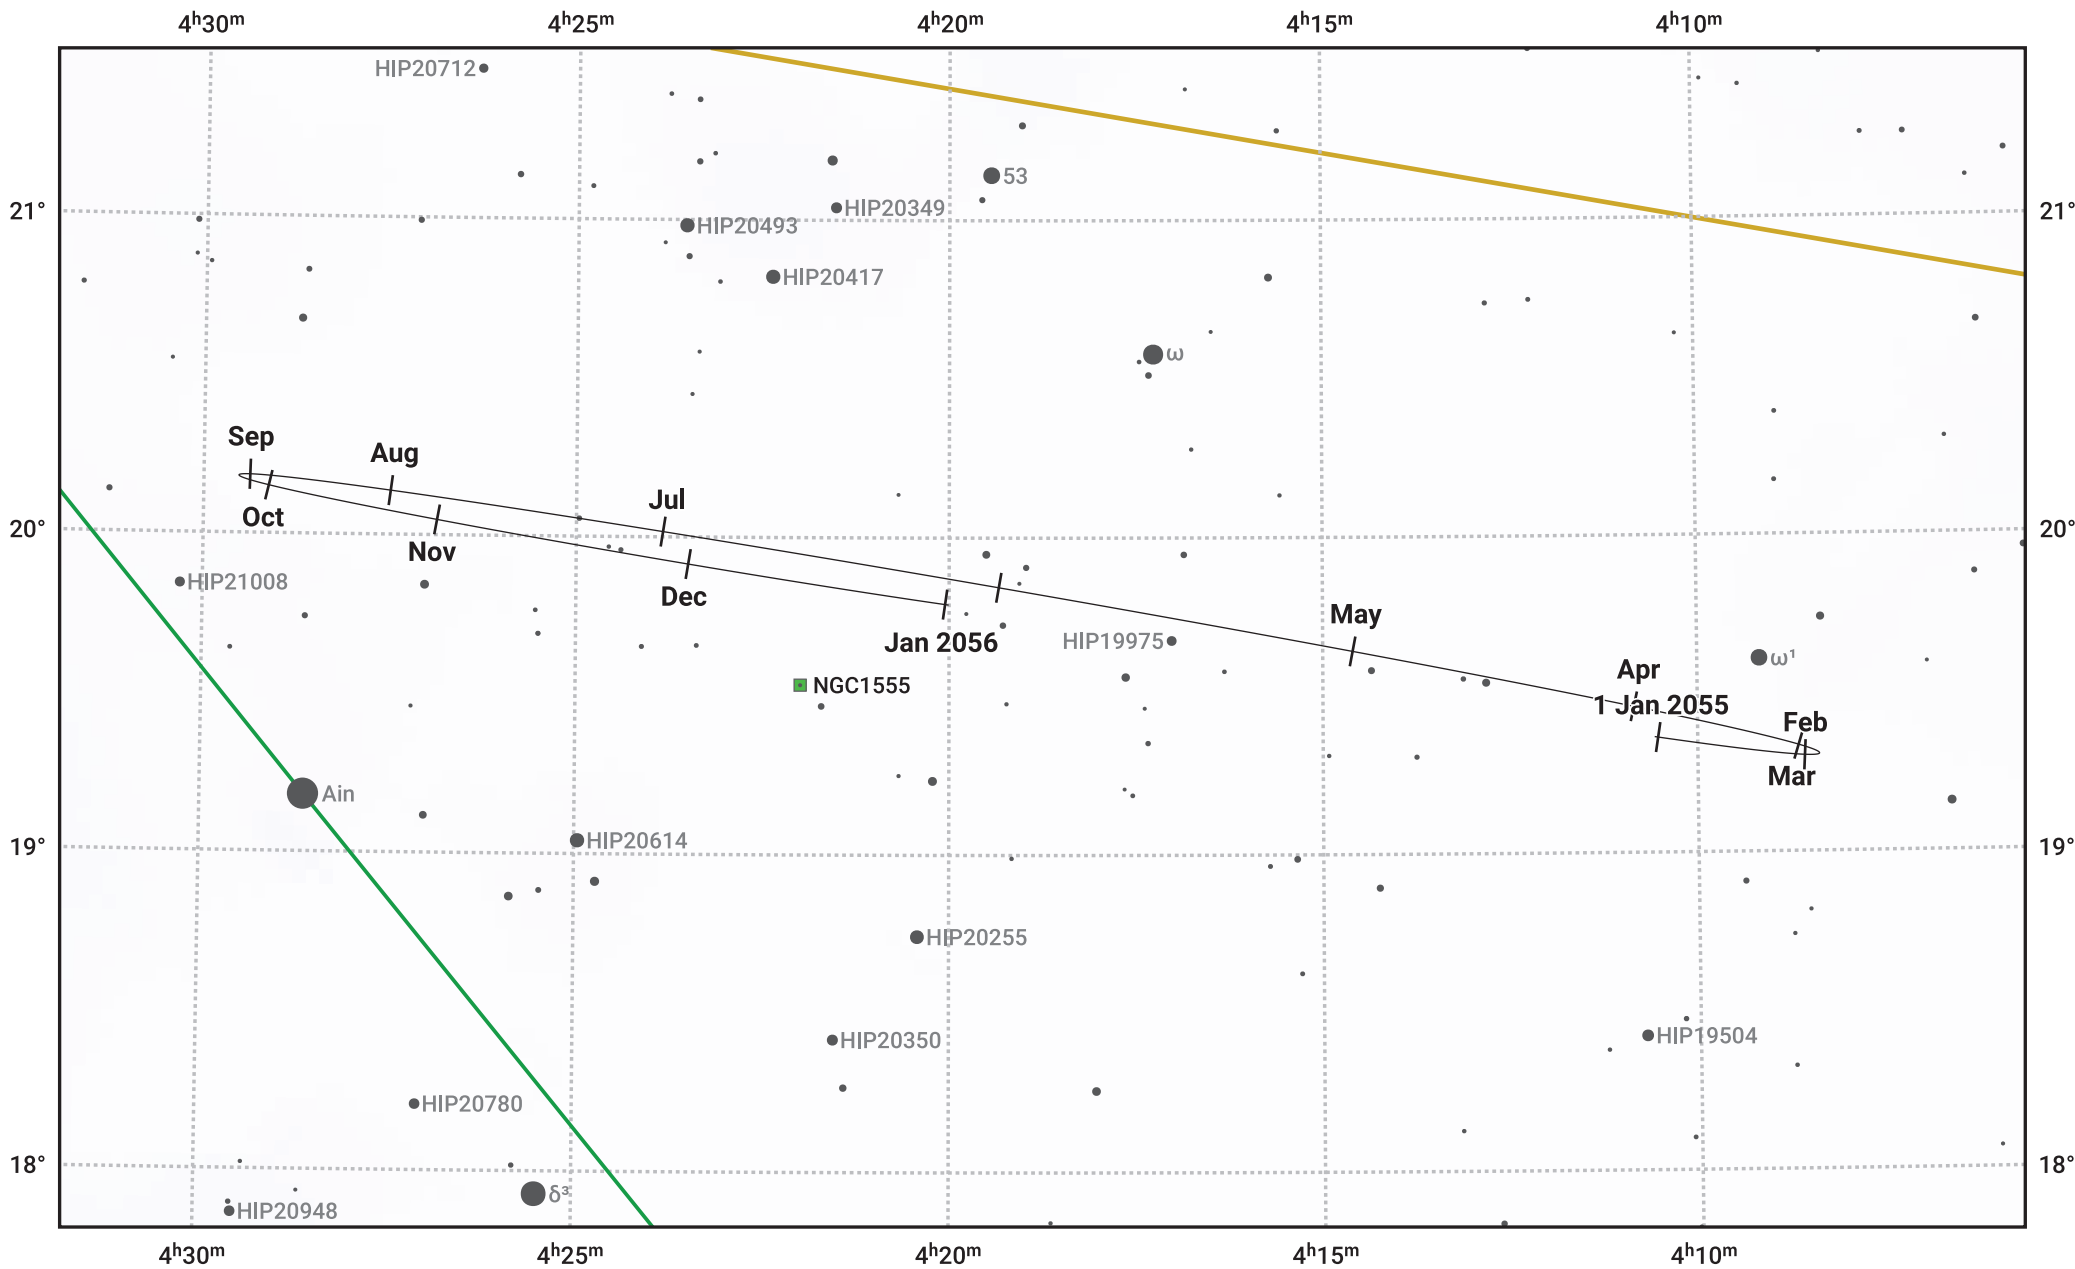

# The path of Neptune in 2055

© Dominic Ford 2011–2023. Date markers placed at midnight UTC. Downloaded from <https://in-the-sky.org>

Magnitude scale: · 10.0 · 9.0 · 8.0 · 7.0 · 6.0 ● 5.0 ● 4.0 ● 3.0

— Ecliptic Plane

- Galaxy
- Bright nebula
- Open cluster
- ⊕ Globular cluster

Date	Mag	Angular size
2055 Jan 1	7.8	2.4"
2055 Apr 1	7.9	2.2"
2055 Jul 1	7.9	2.2"
2055 Oct 1	7.8	2.3"
2056 Jan 1	7.8	2.4"