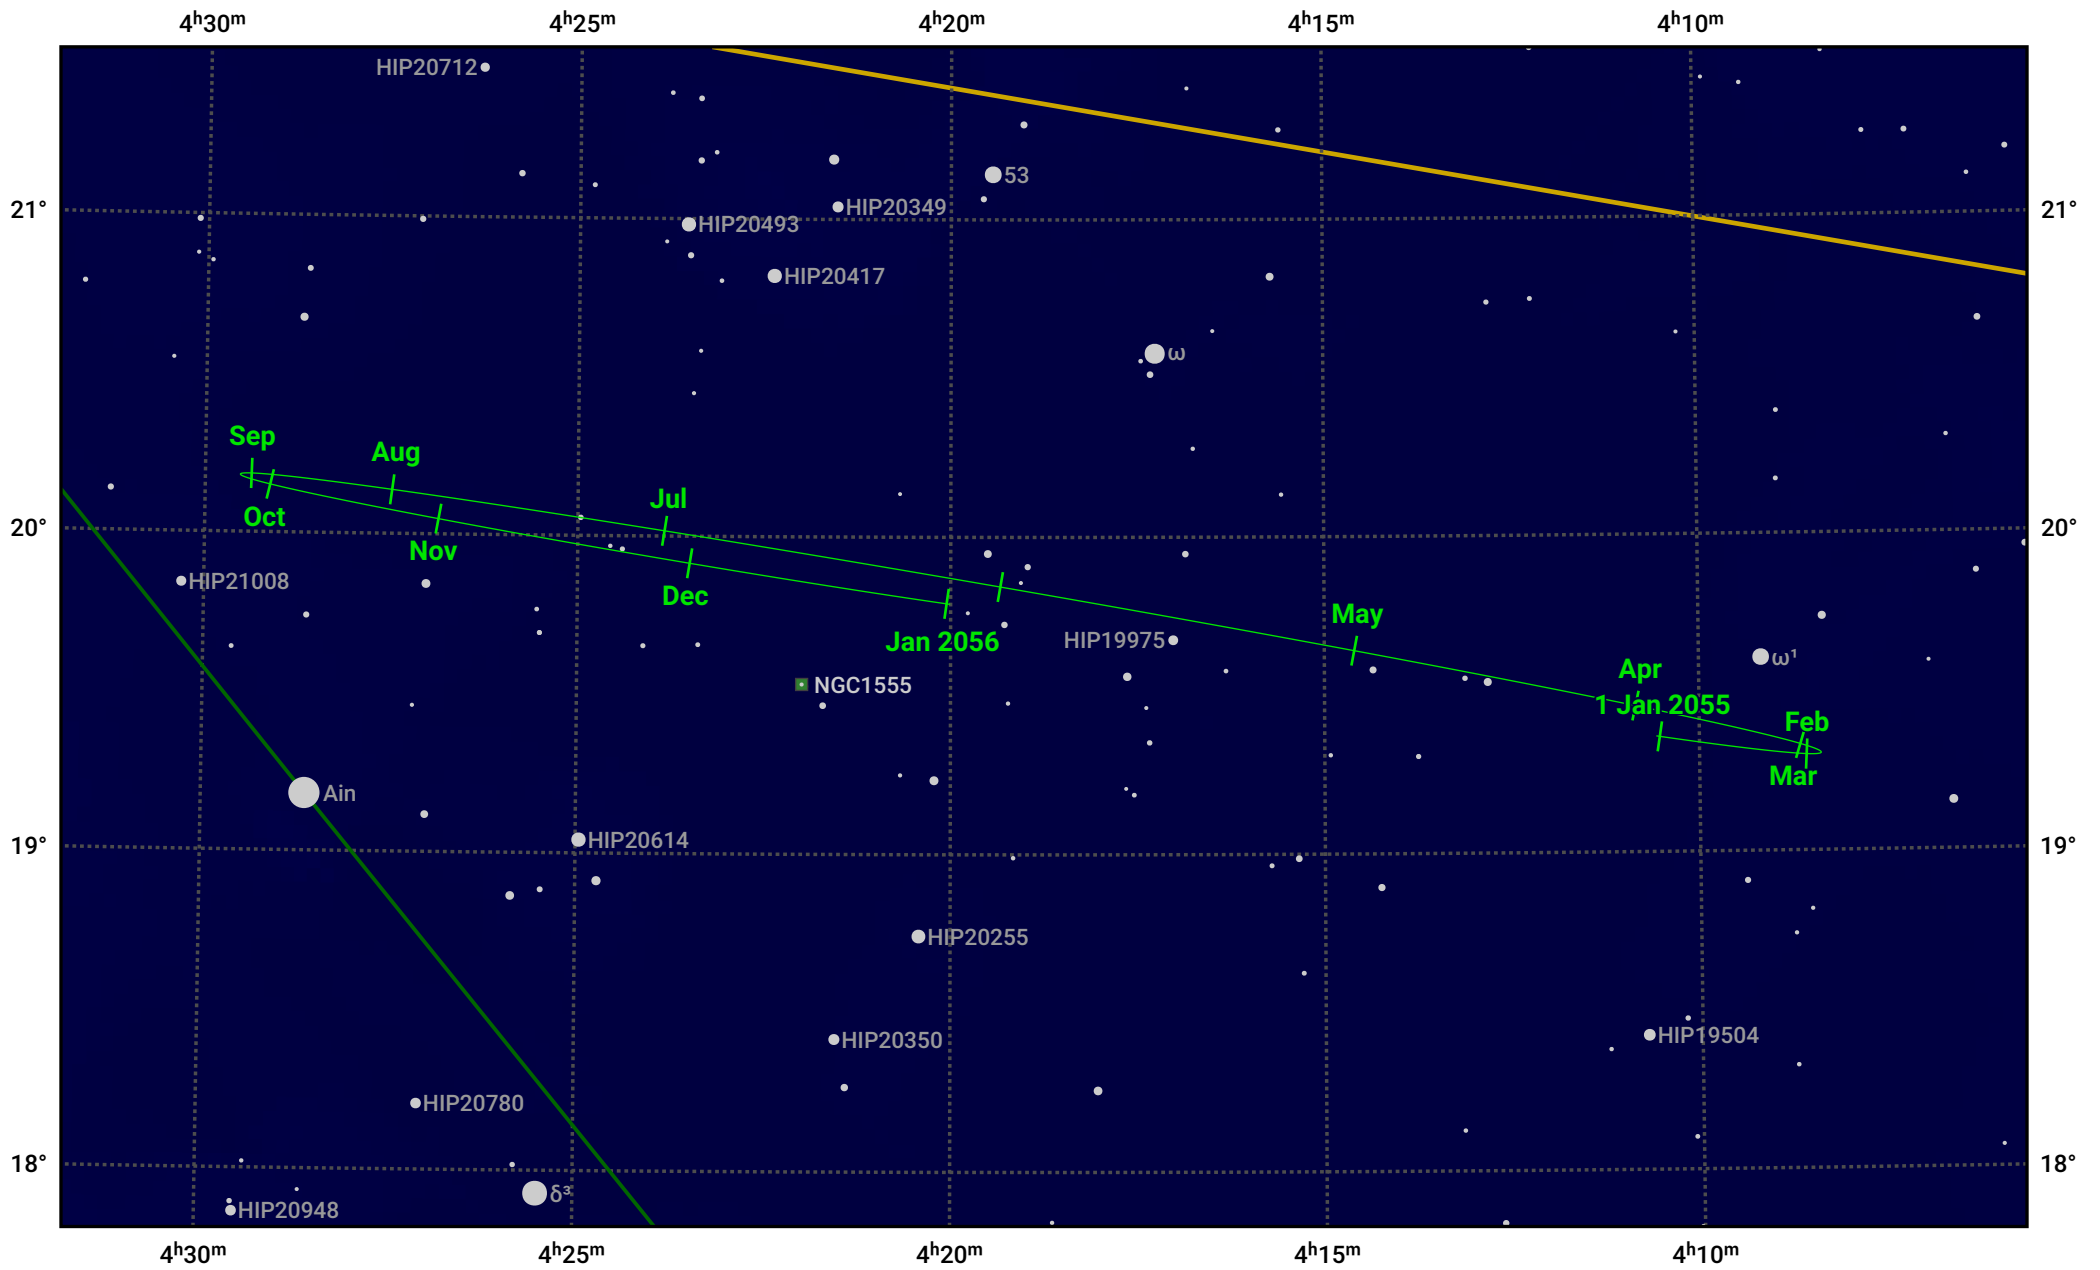

The path of Neptune in 2055

© Dominic Ford 2011–2024. Date markers placed at midnight UTC. Downloaded from <https://in-the-sky.org>

Magnitude scale: · 10.0 · 9.0 · 8.0 · 7.0 · 6.0 · 5.0 · 4.0 · 3.0

— Ecliptic Plane

● Galaxy
 ■ Bright nebula
 ● Open cluster
 ⊕ Globular cluster

Date	Mag	Angular size
2055 Jan 1	7.8	2.4"
2055 Apr 1	7.9	2.2"
2055 Jul 1	7.9	2.2"
2055 Oct 1	7.8	2.3"
2056 Jan 1	7.8	2.4"