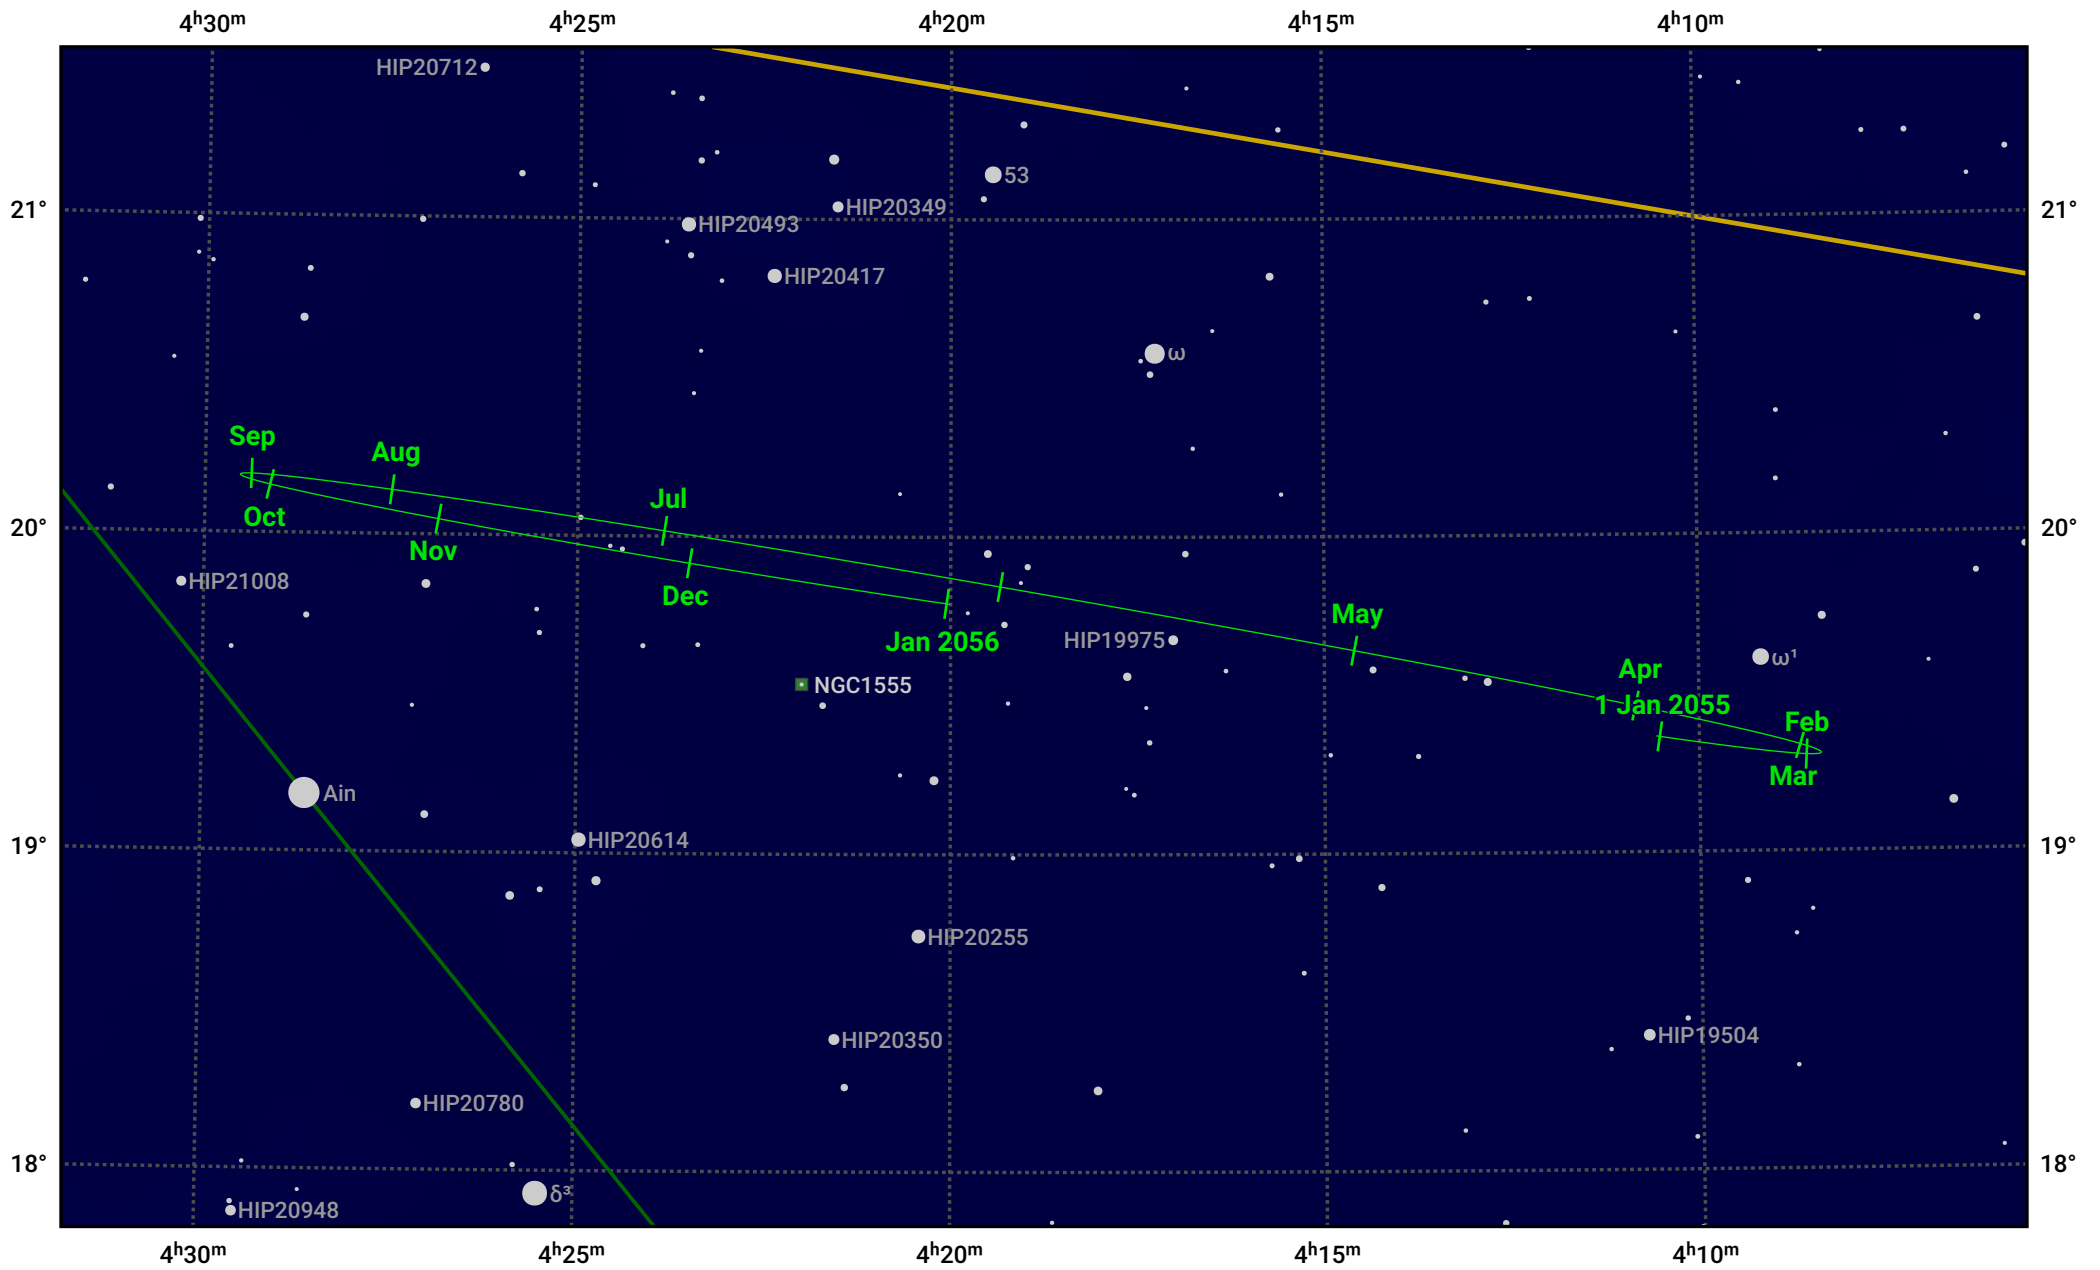

The path of Neptune in 2055

© Dominic Ford 2011–2023. Date markers placed at midnight UTC. Downloaded from <https://in-the-sky.org>

Magnitude scale: 10.0 9.0 8.0 7.0 6.0 5.0 4.0 3.0

Ecliptic Plane

Galaxy
 Bright nebula
 Open cluster
 Globular cluster

Date	Mag	Angular size
2055 Jan 1	7.8	2.4"
2055 Apr 1	7.9	2.2"
2055 Jul 1	7.9	2.2"
2055 Oct 1	7.8	2.3"
2056 Jan 1	7.8	2.4"