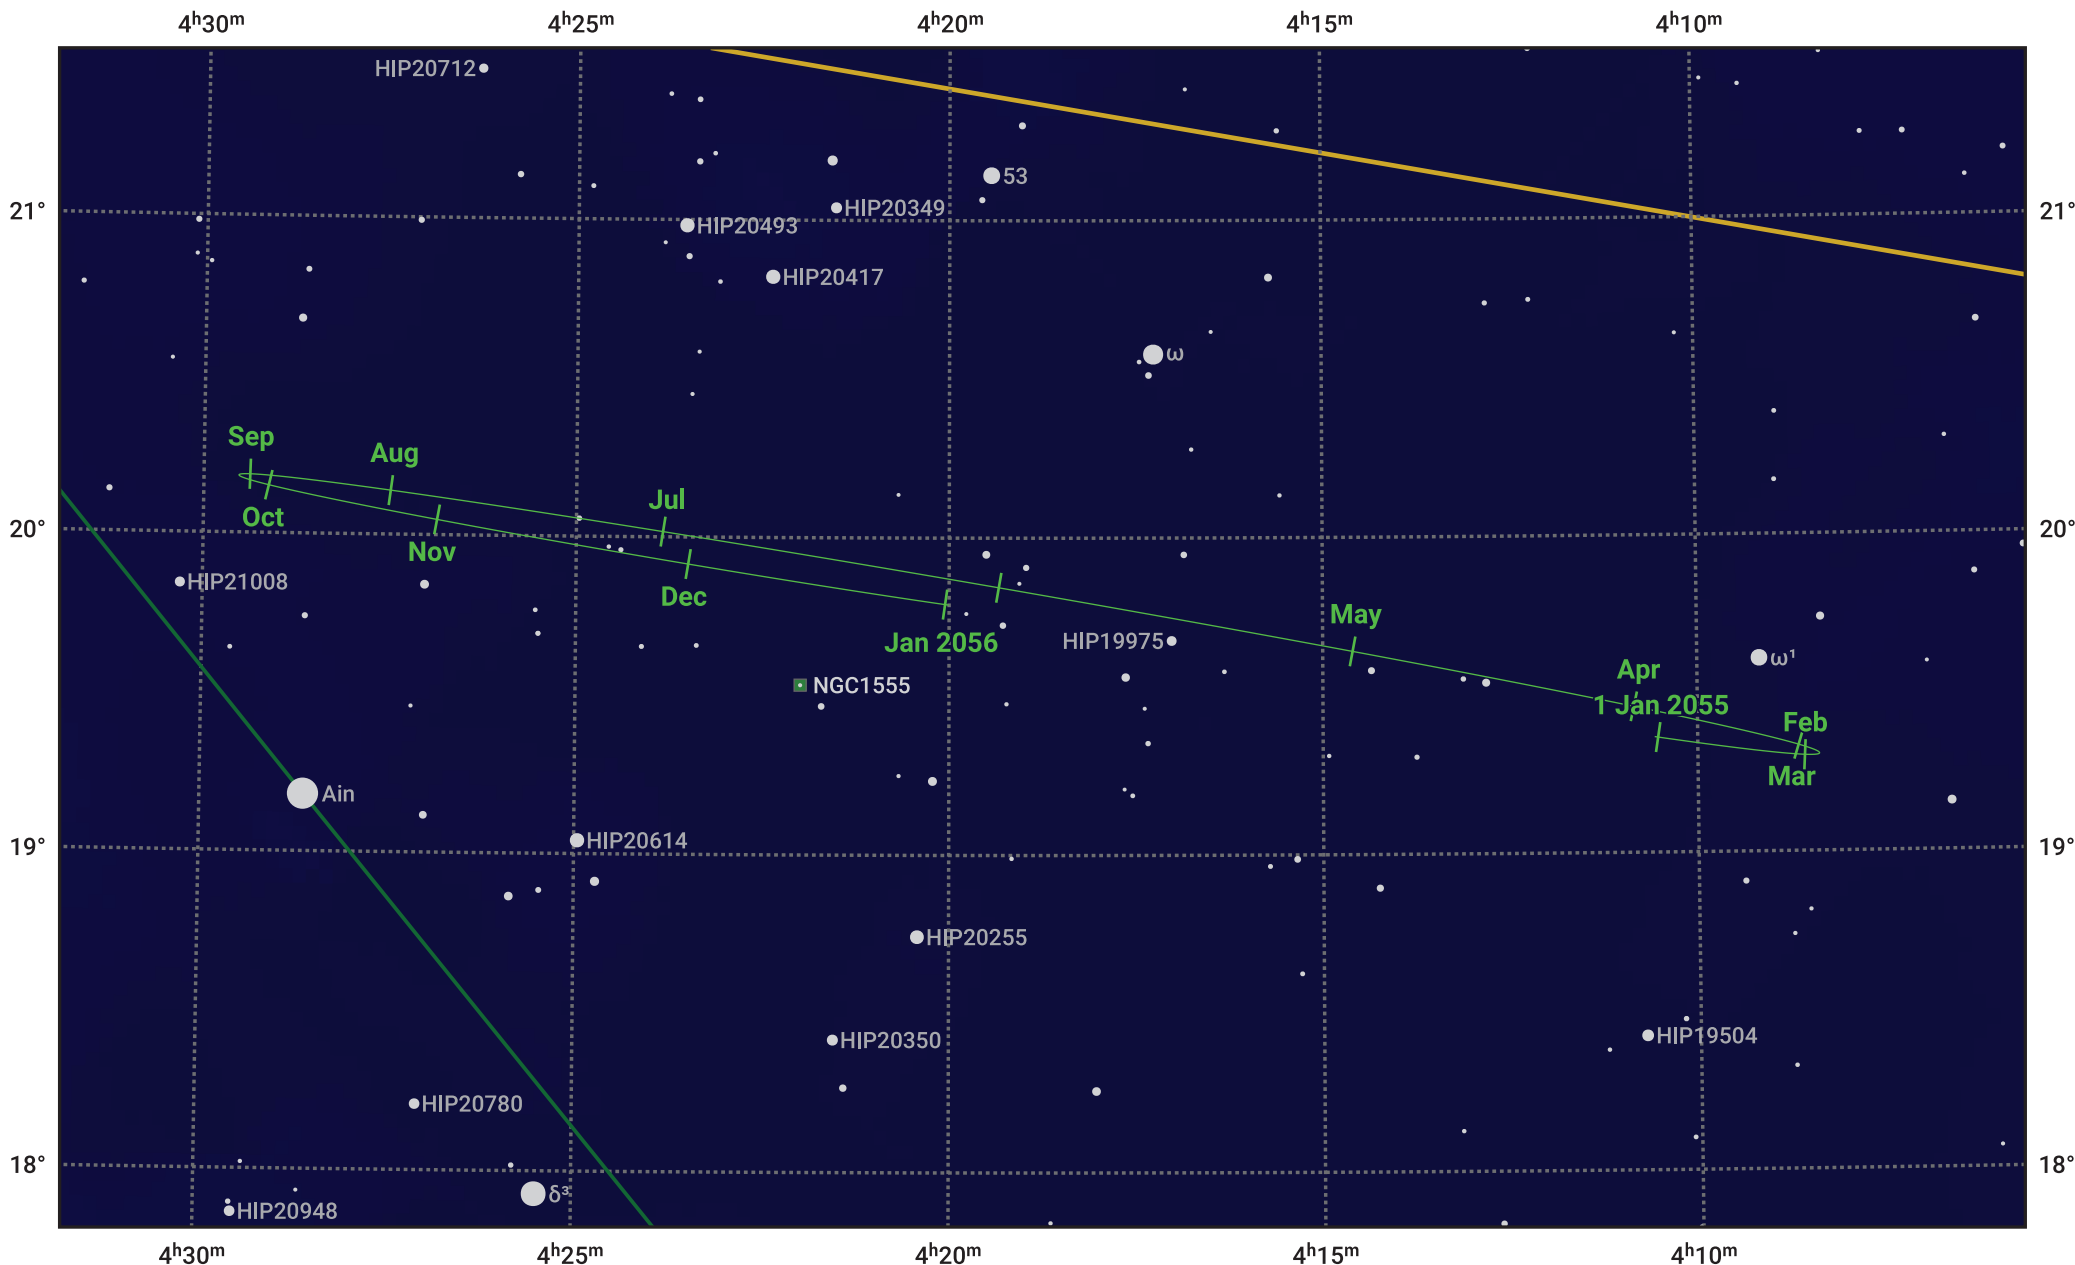

# The path of Neptune in 2055

© Dominic Ford 2011–2024. Date markers placed at midnight UTC. Downloaded from <https://in-the-sky.org>

Date	Mag	Angular size
2055 Jan 1	7.8	2.4"
2055 Apr 1	7.9	2.2"
2055 Jul 1	7.9	2.2"
2055 Oct 1	7.8	2.3"
2056 Jan 1	7.8	2.4"