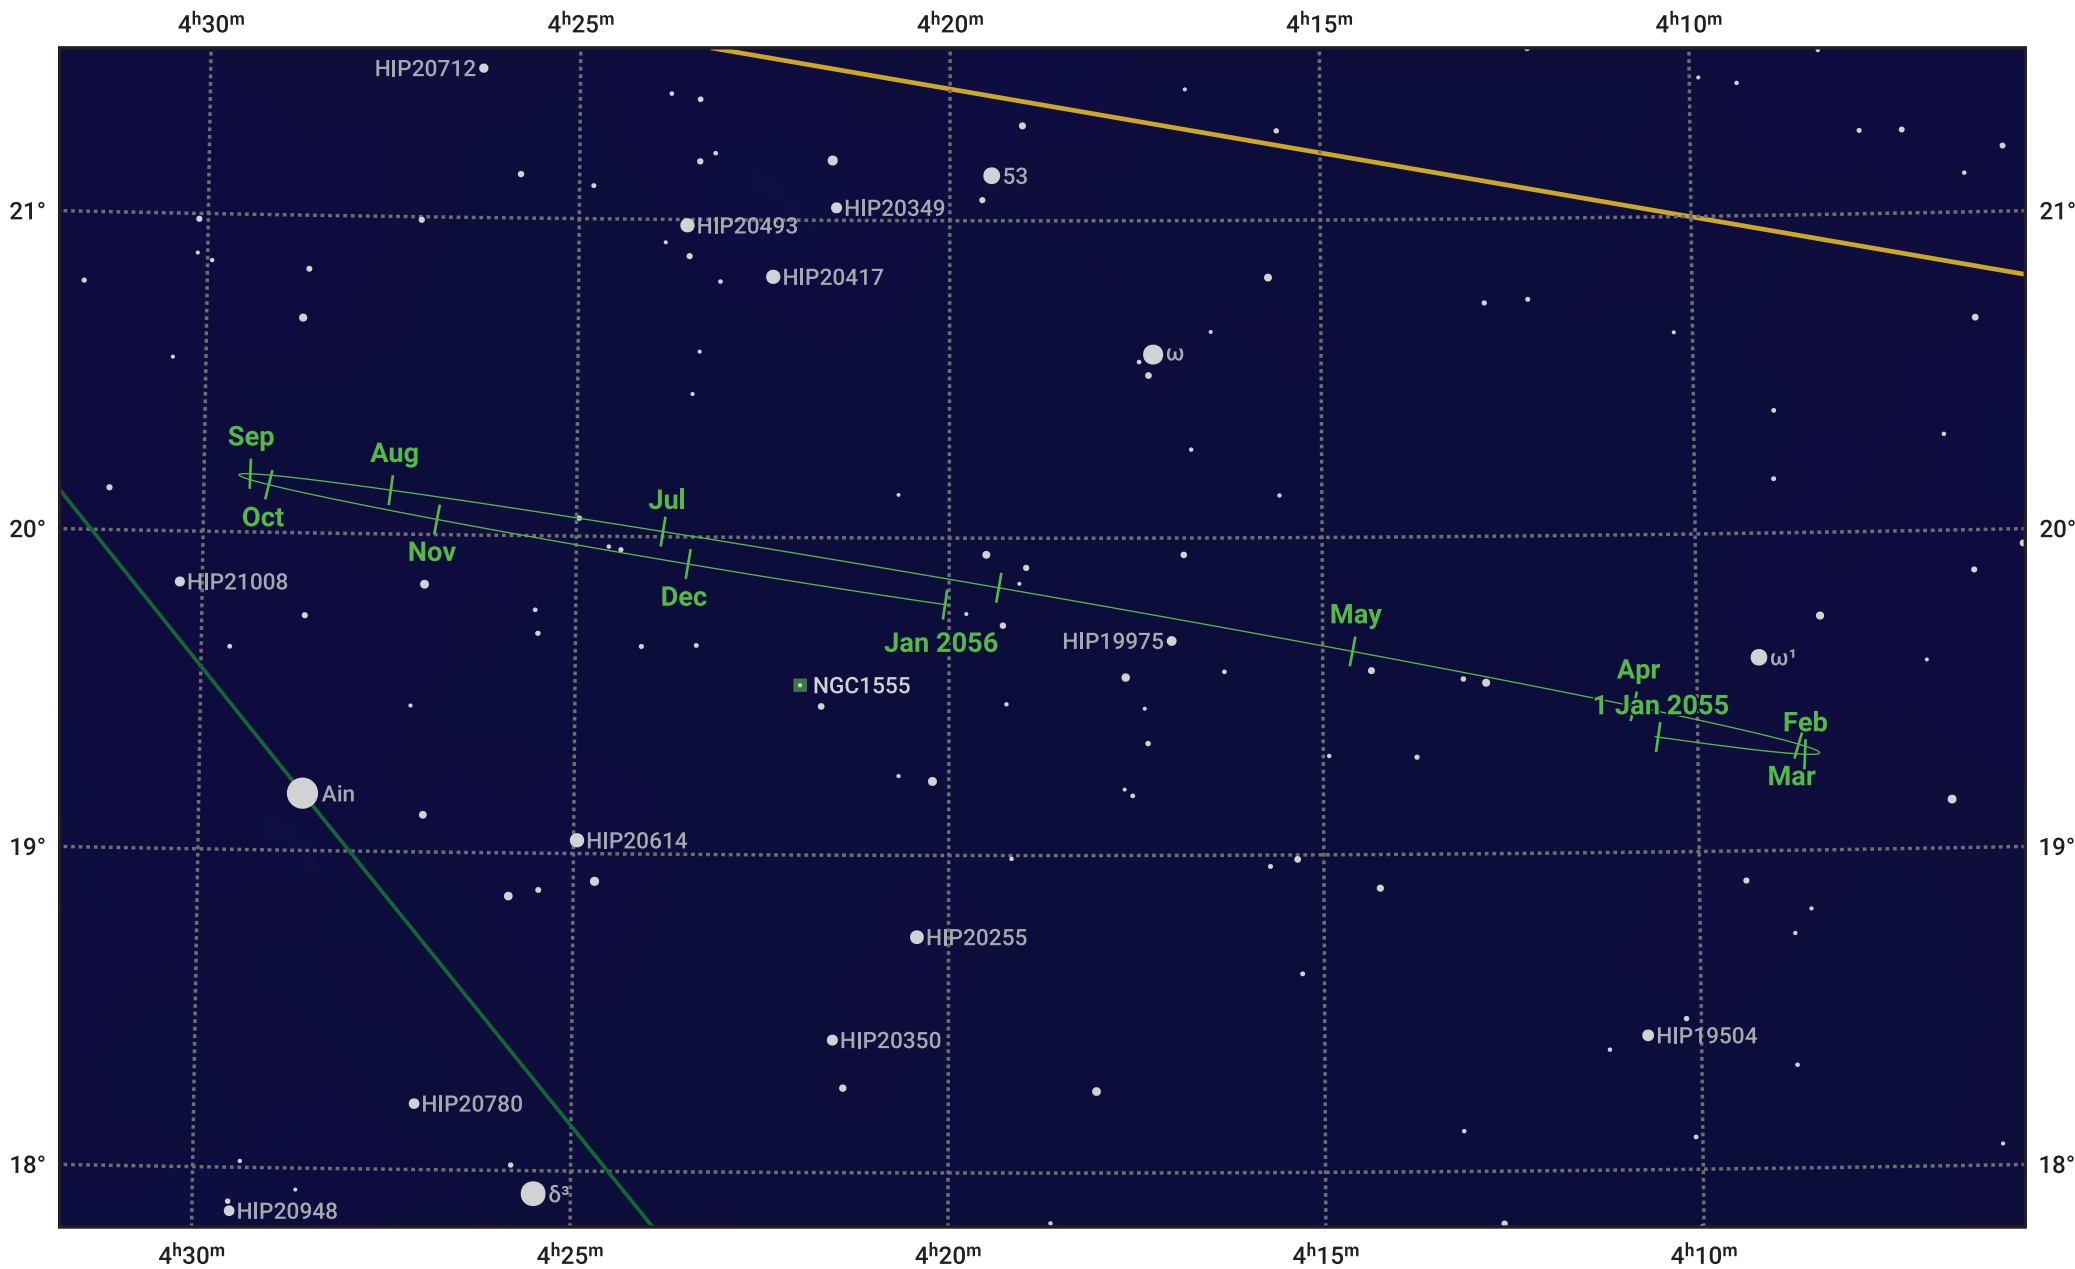

The path of Neptune in 2055

© Dominic Ford 2011–2023. Date markers placed at midnight UTC. Downloaded from <https://in-the-sky.org>

Magnitude scale: 10.0 9.0 8.0 7.0 6.0 5.0 4.0 3.0

— Ecliptic Plane

- Galaxy
- Bright nebula
- Open cluster
- ⊕ Globular cluster

Date	Mag	Angular size
2055 Jan 1	7.8	2.4"
2055 Apr 1	7.9	2.2"
2055 Jul 1	7.9	2.2"
2055 Oct 1	7.8	2.3"
2056 Jan 1	7.8	2.4"