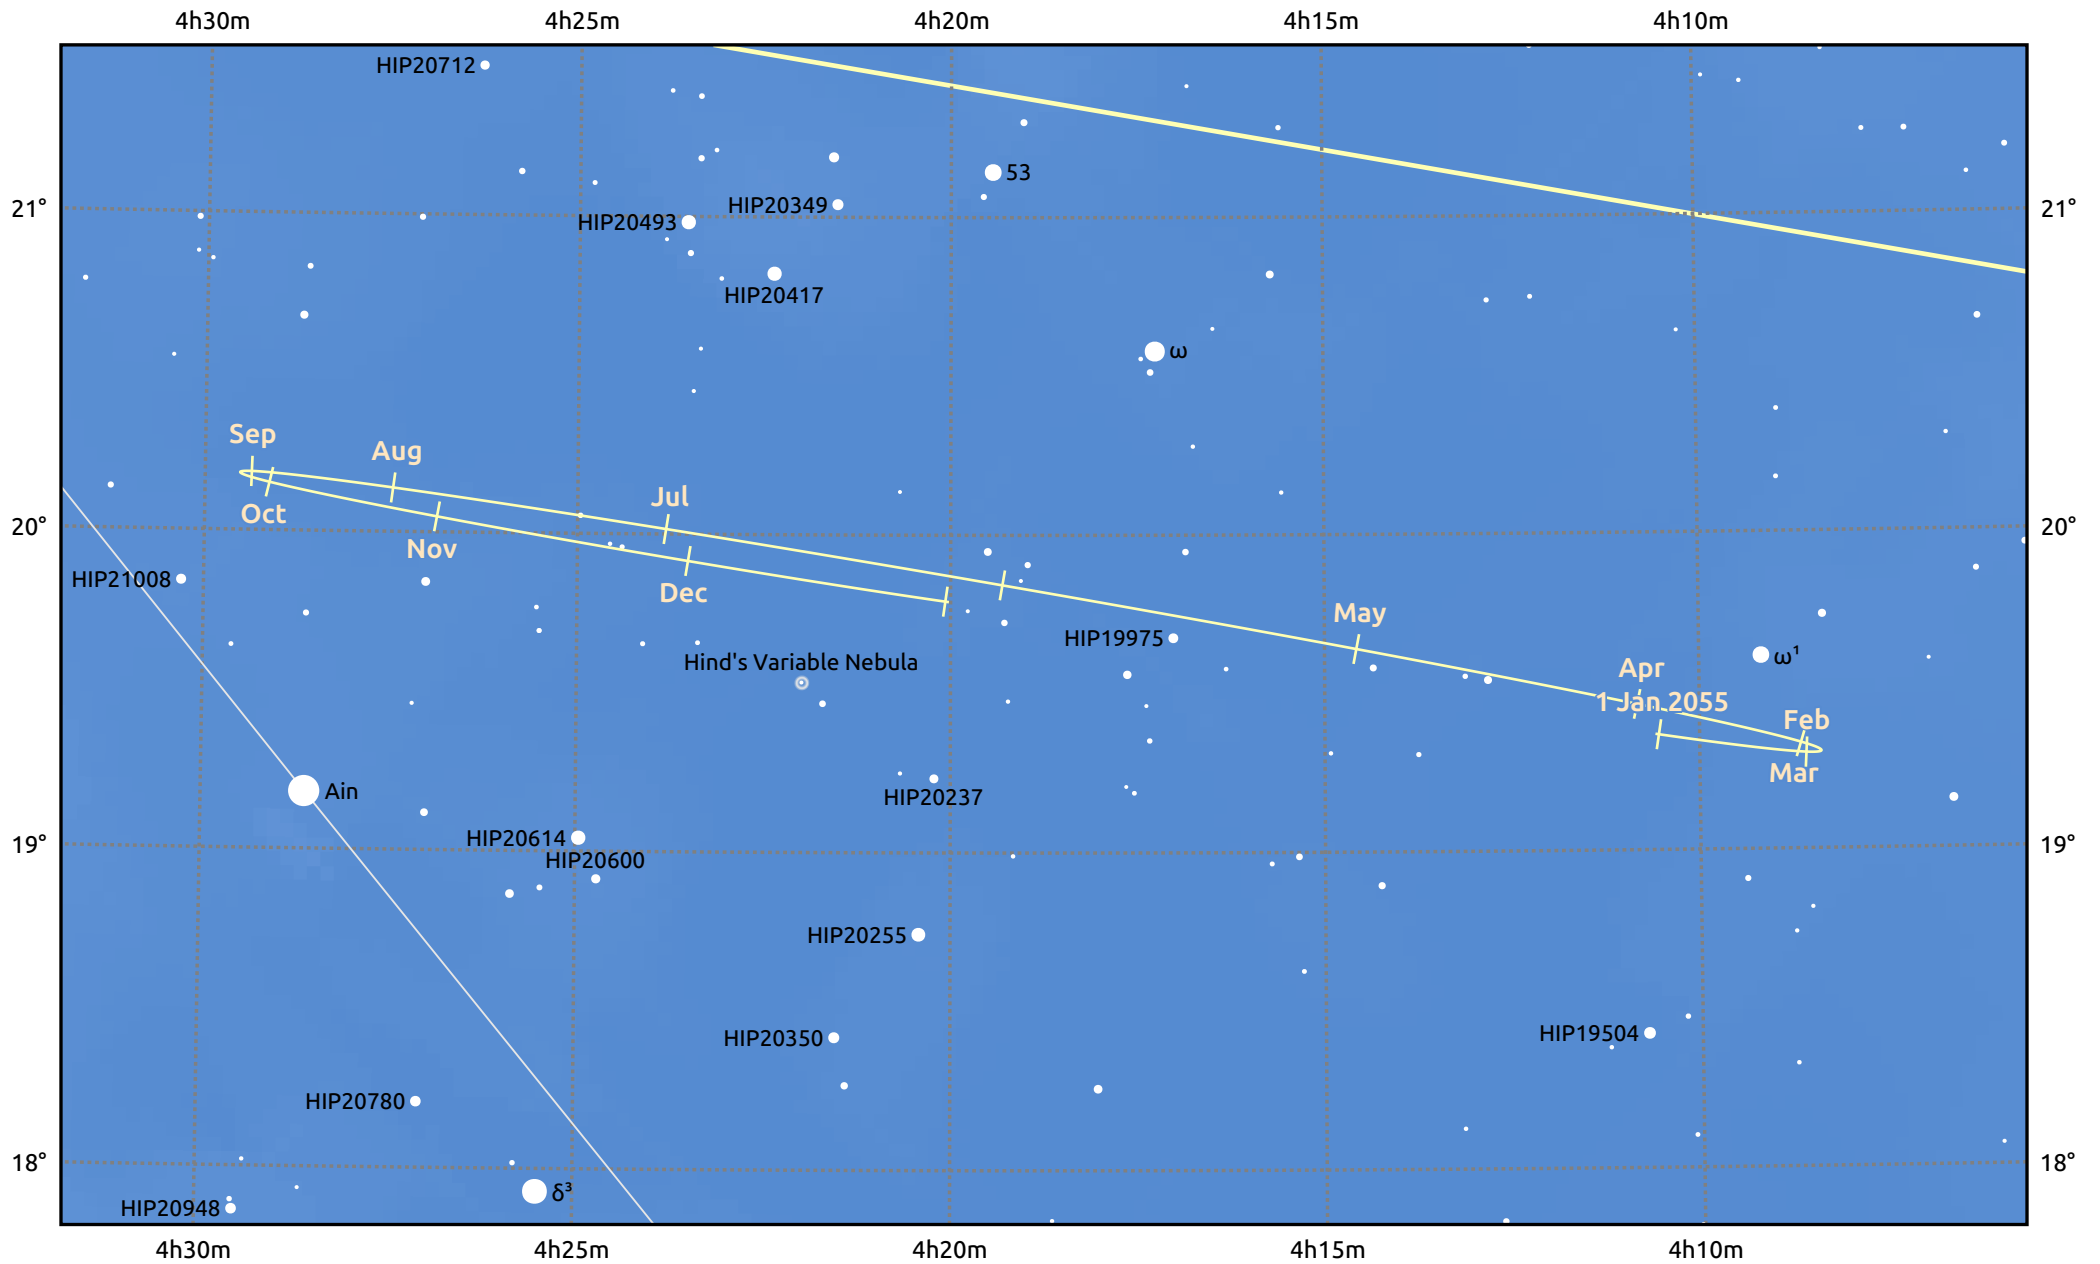

The path of Neptune in 2055

© Dominic Ford 2011–2025. Date markers placed at midnight UTC. Downloaded from <https://in-the-sky.org>

Magnitude scale: 10.0 9.0 8.0 7.0 6.0 5.0 4.0 3.0

Ecliptic Plane

Galaxy Bright nebula Open cluster Globular cluster Planetary nebula

Date	Mag	Angular size
2055 Jan 1	7.8	2.4"
2055 Apr 1	7.9	2.2"
2055 Jul 1	7.9	2.2"
2055 Oct 1	7.8	2.3"
2056 Jan 1	7.8	2.4"